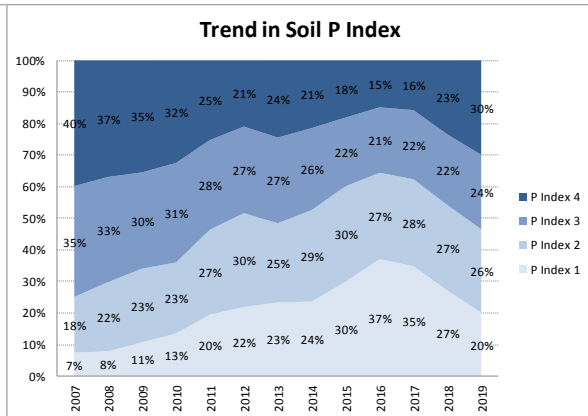

County	Limerick
Year	2019
Enterprise	All Farms
Number of Samples	3,385

County	Limerick
Year	2019
Enterprise	Drystock
Number of Samples	304