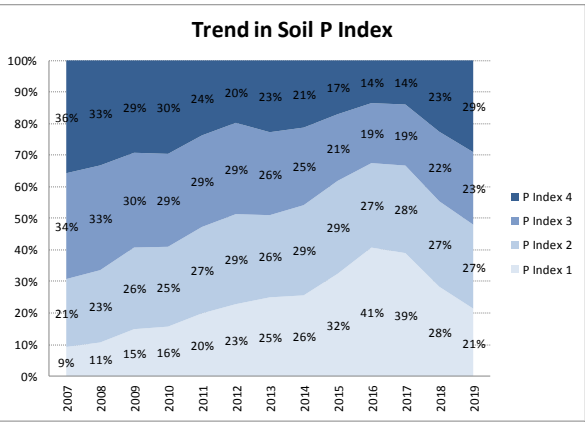

County	Limerick
Year	2019
Enterprise	All Farms
Number of Samples	3,385

County	Limerick
Year	2019
Enterprise	Drystock
Number of Samples	304