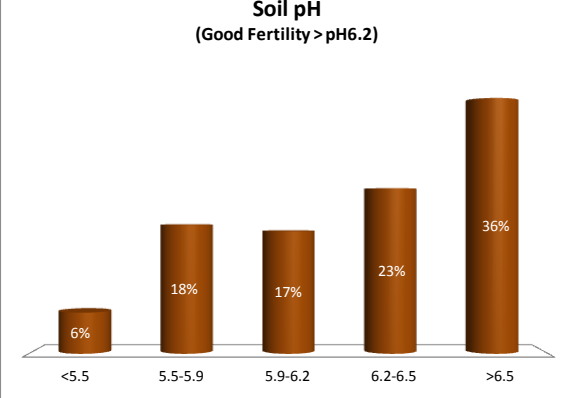

County	Limerick
Year	2019
Enterprise	All Farms
Number of Samples	3,385

County	Limerick
Year	2019
Enterprise	Drystock
Number of Samples	304