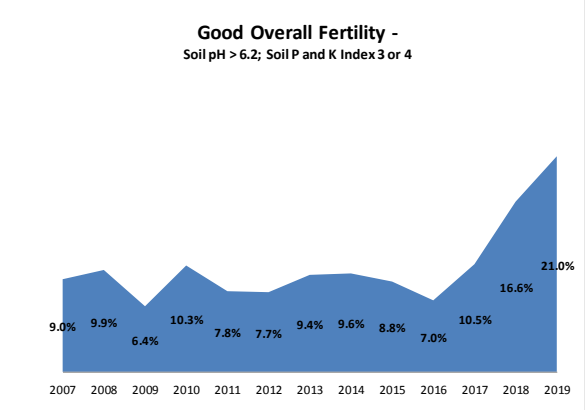

County	Limerick
Year	2019
Enterprise	All Farms
Number of Samples	3,385

County	Limerick
Year	2019
Enterprise	Drystock
Number of Samples	304