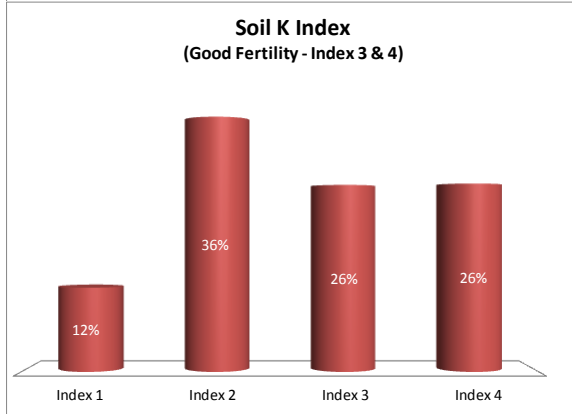

County	Limerick
Year	2019
Enterprise	All Farms
Number of Samples	3,385

County	Limerick
Year	2019
Enterprise	Drystock
Number of Samples	304