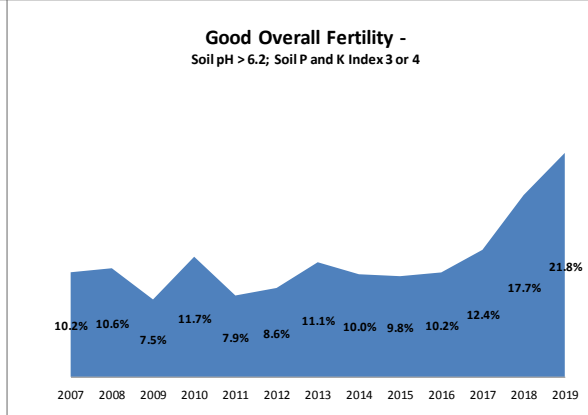

County	Limerick
Year	2019
Enterprise	All Farms
Number of Samples	3,385

County	Limerick
Year	2019
Enterprise	Drystock
Number of Samples	304