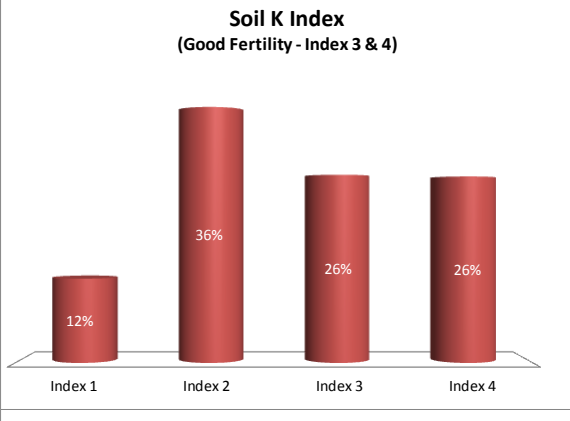

County	Limerick
Year	2019
Enterprise	All Farms
Number of Samples	3,385

County	Limerick
Year	2019
Enterprise	Drystock
Number of Samples	304