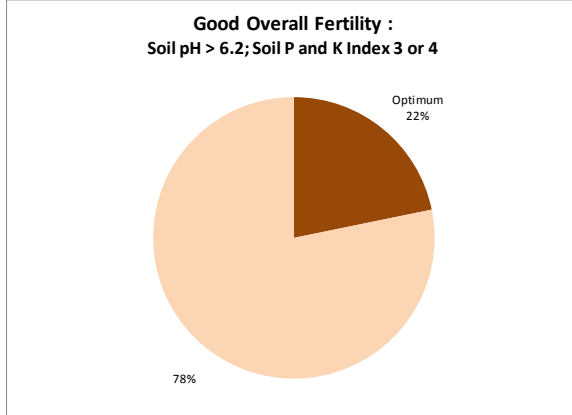

County	Limerick
Year	2019
Enterprise	All Farms
Number of Samples	3,385

County	Limerick
Year	2019
Enterprise	Drystock
Number of Samples	304