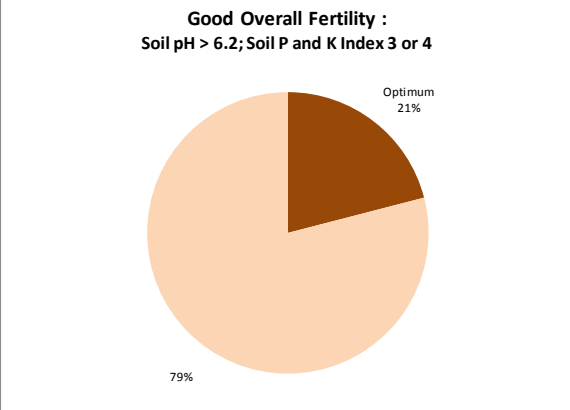

County	Limerick
Year	2019
Enterprise	All Farms
Number of Samples	3,385

County	Limerick
Year	2019
Enterprise	Drystock
Number of Samples	304