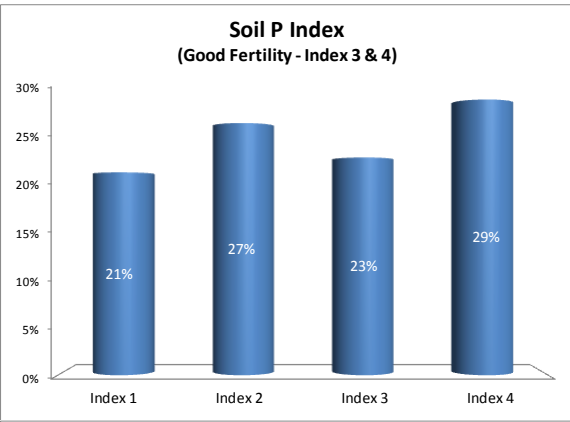

County	Limerick
Year	2019
Enterprise	All Farms
Number of Samples	3,385

County	Limerick
Year	2019
Enterprise	Drystock
Number of Samples	304