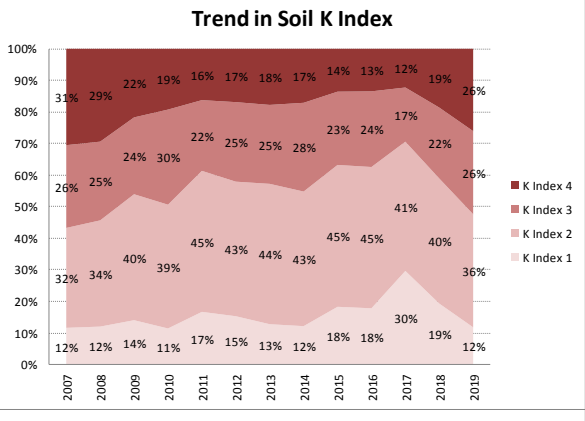

County	Limerick
Year	2019
Enterprise	All Farms
Number of Samples	3,385

County	Limerick
Year	2019
Enterprise	Drystock
Number of Samples	304