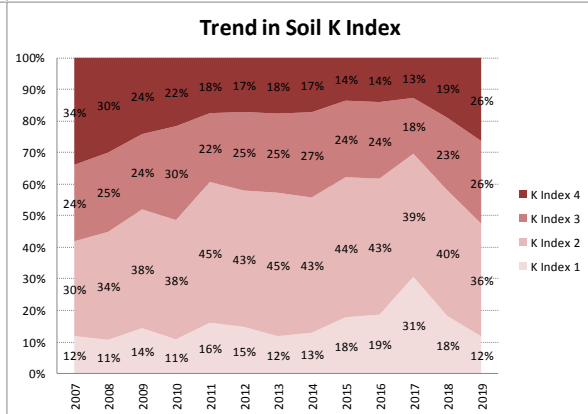

County	Limerick
Year	2019
Enterprise	All Farms
Number of Samples	3,385

County	Limerick
Year	2019
Enterprise	Drystock
Number of Samples	304