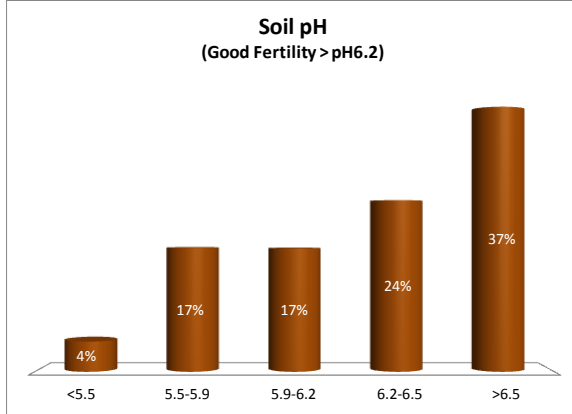

County	Limerick
Year	2019
Enterprise	All Farms
Number of Samples	3,385

County	Limerick
Year	2019
Enterprise	Drystock
Number of Samples	304