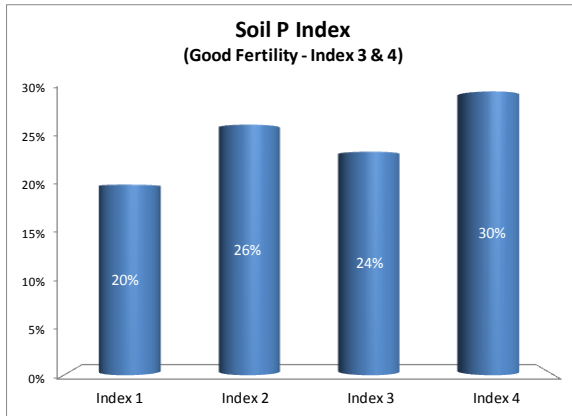

County	Limerick
Year	2019
Enterprise	All Farms
Number of Samples	3,385

County	Limerick
Year	2019
Enterprise	Drystock
Number of Samples	304