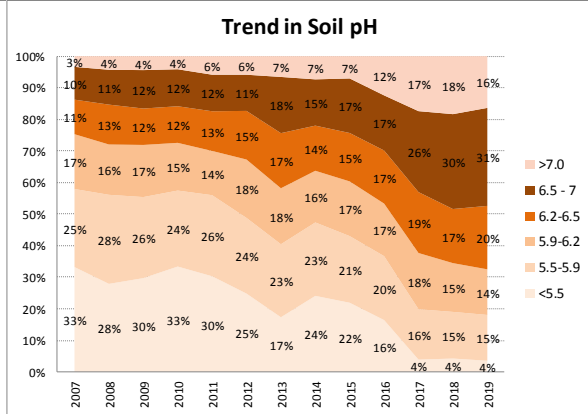

County	Limerick
Year	2019
Enterprise	All Farms
Number of Samples	3,385

County	Limerick
Year	2019
Enterprise	Drystock
Number of Samples	304