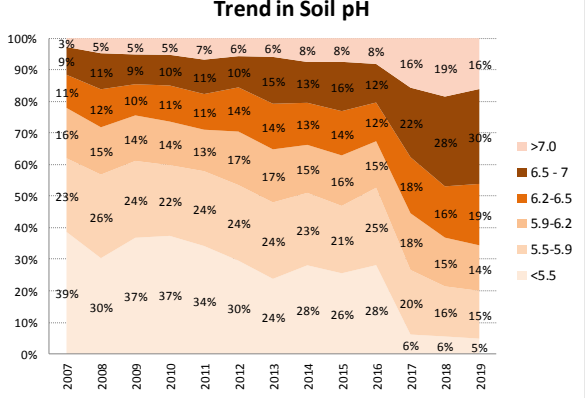

County	Limerick
Year	2019
Enterprise	All Farms
Number of Samples	3,385

County	Limerick
Year	2019
Enterprise	Drystock
Number of Samples	304