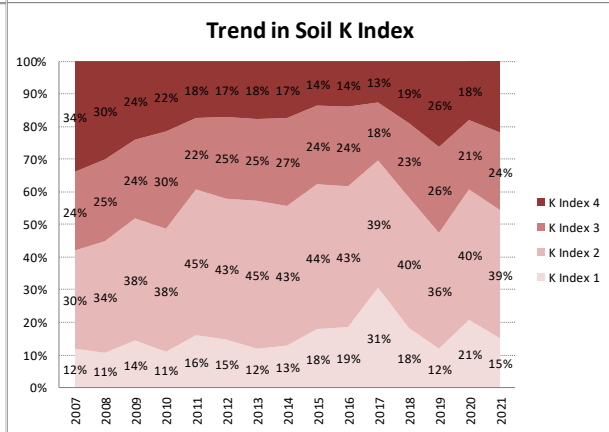

Soil Analysis Status and Trends

County	Limerick
Year	2021
Enterprise	Dairy
Number of Samples	2,508

Soil Analysis Status and Trends

County	Limerick
Year	2021
Enterprise	Drystock
Number of Samples	346