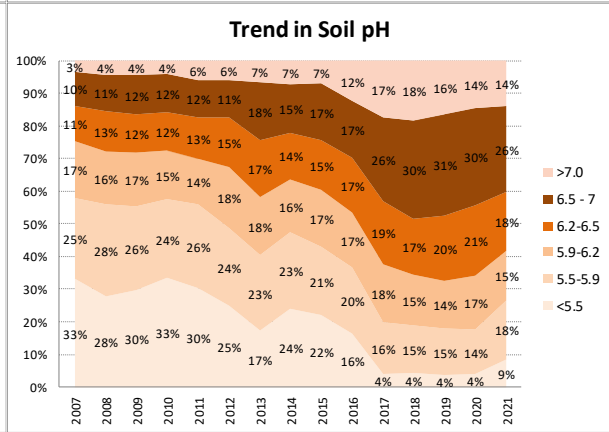

Soil Analysis Status and Trends

County	Limerick
Year	2021
Enterprise	Dairy
Number of Samples	2,508

Soil Analysis Status and Trends

County	Limerick
Year	2021
Enterprise	Drystock
Number of Samples	346