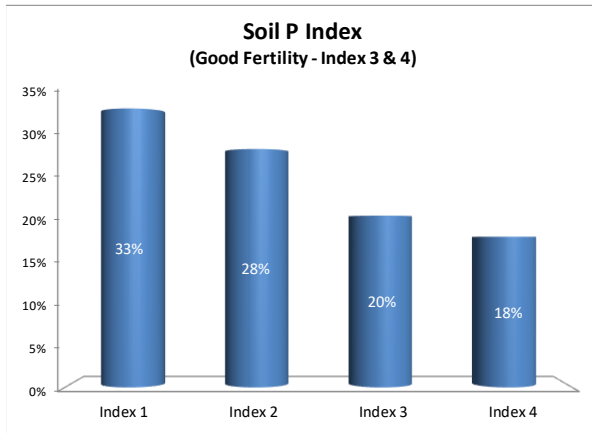

Soil Analysis Status and Trends

County	Limerick
Year	2021
Enterprise	Dairy
Number of Samples	2,508

Soil Analysis Status and Trends

County	Limerick
Year	2021
Enterprise	Drystock
Number of Samples	346