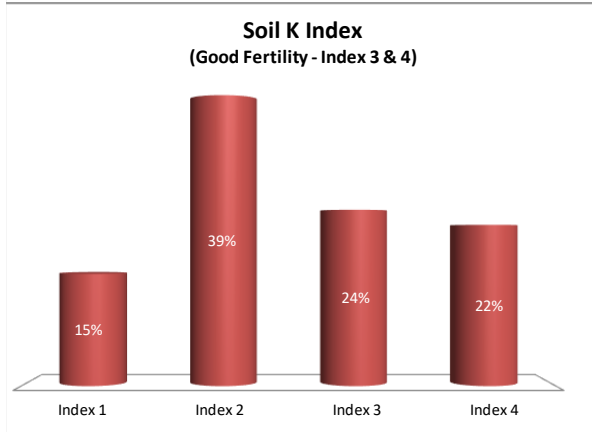

Soil Analysis Status and Trends

County	Limerick
Year	2021
Enterprise	Dairy
Number of Samples	2,508

Soil Analysis Status and Trends

County	Limerick
Year	2021
Enterprise	Drystock
Number of Samples	346