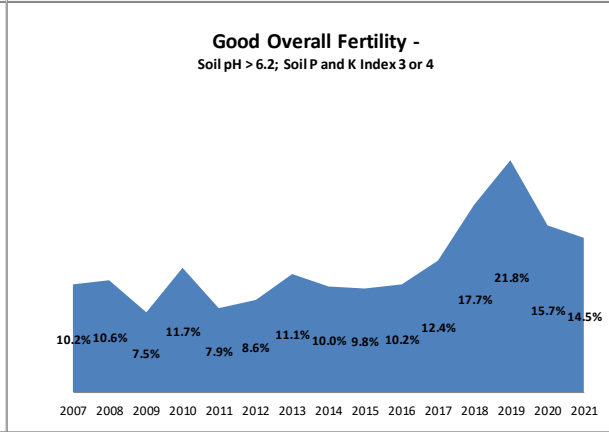

Soil Analysis Status and Trends

County	Limerick
Year	2021
Enterprise	Dairy
Number of Samples	2,508

Soil Analysis Status and Trends

County	Limerick
Year	2021
Enterprise	Drystock
Number of Samples	346