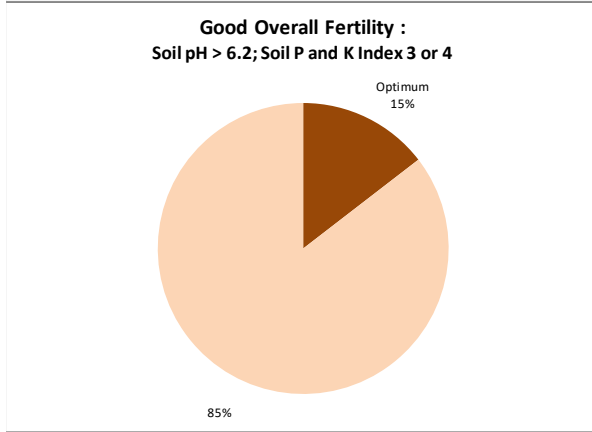

Soil Analysis Status and Trends

County	Limerick
Year	2021
Enterprise	Dairy
Number of Samples	2,508

Soil Analysis Status and Trends

County	Limerick
Year	2021
Enterprise	Drystock
Number of Samples	346