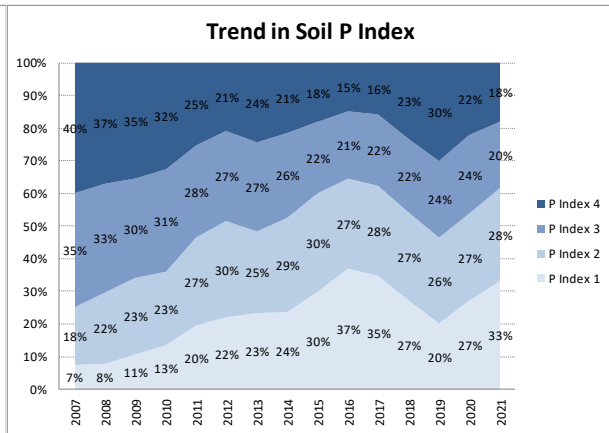

Soil Analysis Status and Trends

County	Limerick
Year	2021
Enterprise	Dairy
Number of Samples	2,508

Soil Analysis Status and Trends

County	Limerick
Year	2021
Enterprise	Drystock
Number of Samples	346