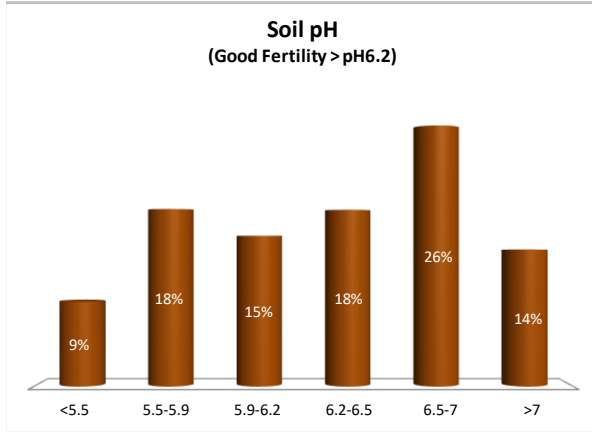

Soil Analysis Status and Trends

County	Limerick
Year	2021
Enterprise	Dairy
Number of Samples	2,508

Soil Analysis Status and Trends

County	Limerick
Year	2021
Enterprise	Drystock
Number of Samples	346