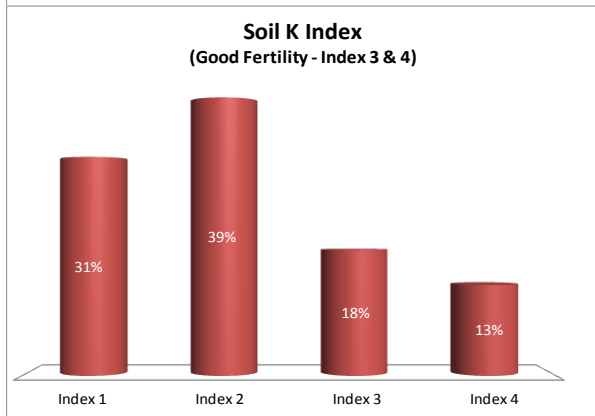

County	Limerick
Year	2017
Enterprise	Dairy
Number of Samples	2,310

County	Limerick
Year	2017
Enterprise	Drystock
Number of Samples	790