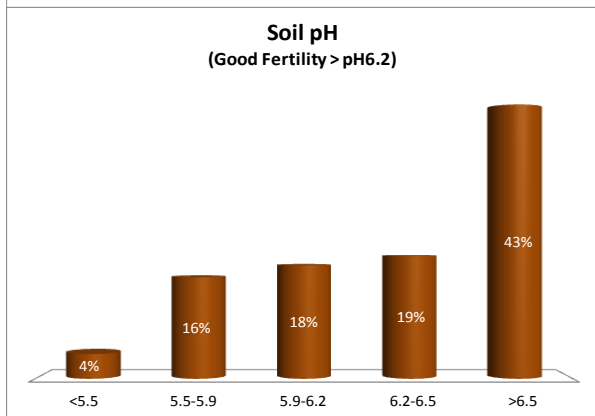

County	Limerick
Year	2017
Enterprise	Dairy
Number of Samples	2,310

County	Limerick
Year	2017
Enterprise	Drystock
Number of Samples	790