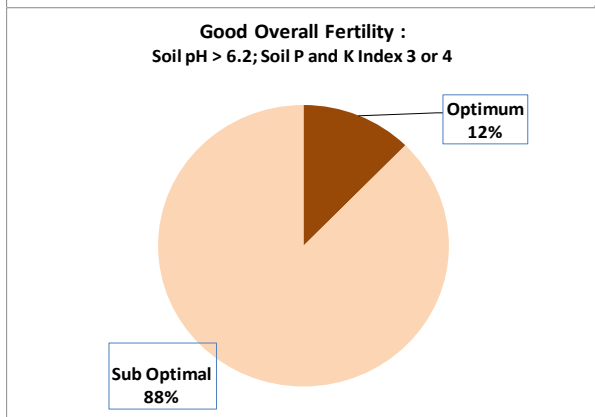

County	Limerick
Year	2017
Enterprise	Dairy
Number of Samples	2,310

County	Limerick
Year	2017
Enterprise	Drystock
Number of Samples	790