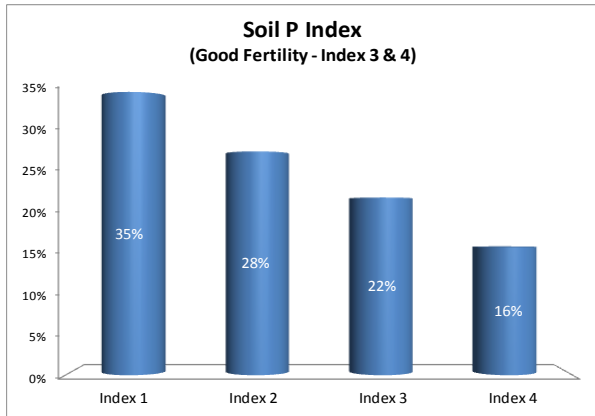

County	Limerick
Year	2017
Enterprise	Dairy
Number of Samples	2,310

County	Limerick
Year	2017
Enterprise	Drystock
Number of Samples	790