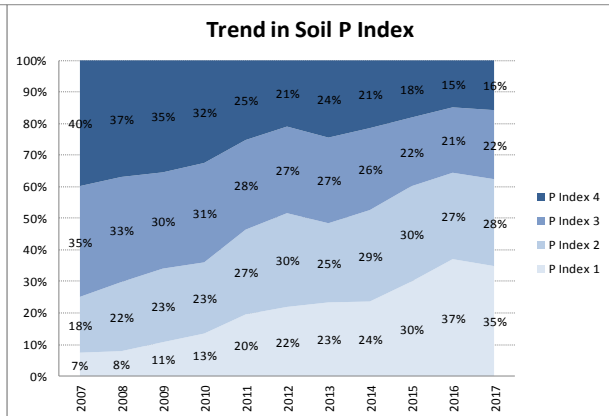

County	Limerick
Year	2017
Enterprise	Dairy
Number of Samples	2,310

County	Limerick
Year	2017
Enterprise	Drystock
Number of Samples	790