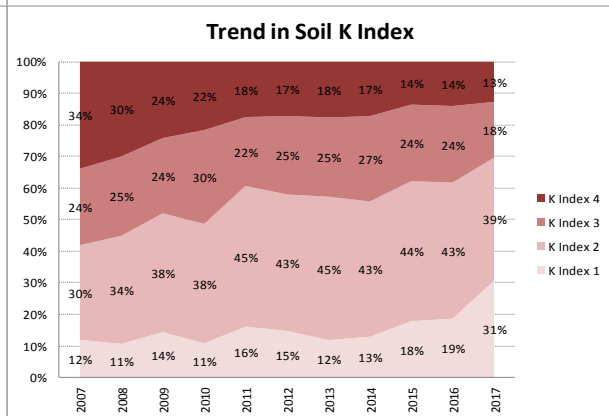

County	Limerick
Year	2017
Enterprise	Dairy
Number of Samples	2,310

County	Limerick
Year	2017
Enterprise	Drystock
Number of Samples	790