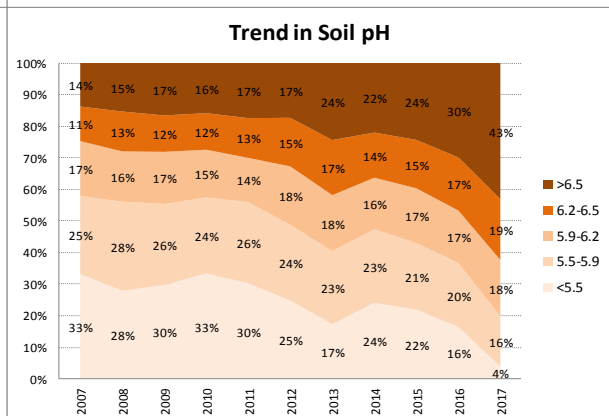

County	Limerick
Year	2017
Enterprise	Dairy
Number of Samples	2,310

County	Limerick
Year	2017
Enterprise	Drystock
Number of Samples	790