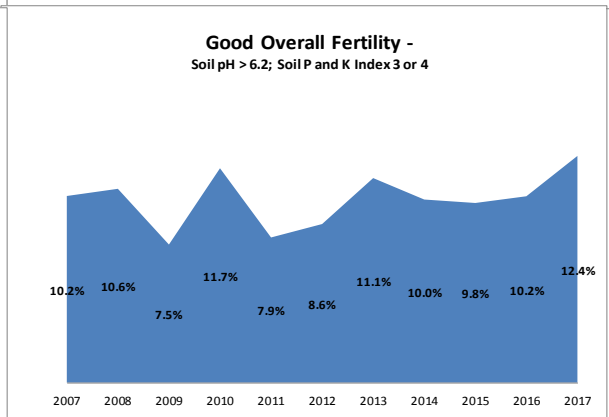

County	Limerick
Year	2017
Enterprise	Dairy
Number of Samples	2,310

County	Limerick
Year	2017
Enterprise	Drystock
Number of Samples	790