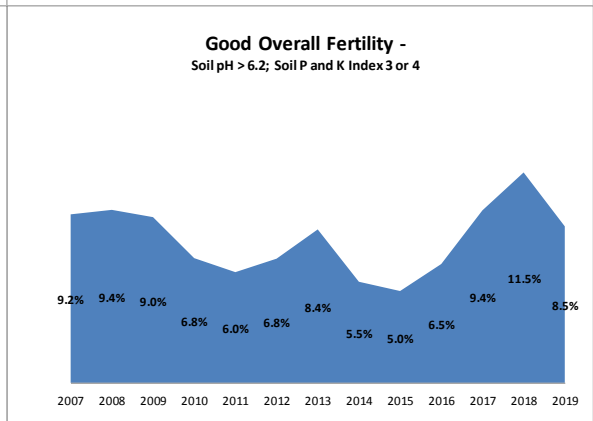

# Soil Analysis Status and Trends

County	Longford
Year	2019
Enterprise	All Farms
Number of Samples	161

# Soil Analysis Status and Trends

County	Longford
Year	2019
Enterprise	Drystock
Number of Samples	145