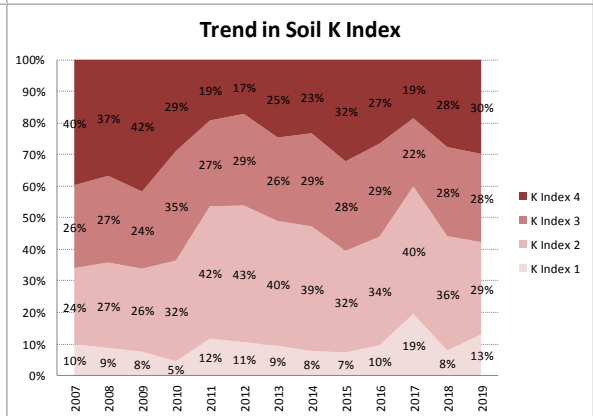

# Soil Analysis Status and Trends

County	Longford
Year	2019
Enterprise	All Farms
Number of Samples	161

# Soil Analysis Status and Trends

County	Longford
Year	2019
Enterprise	Drystock
Number of Samples	145