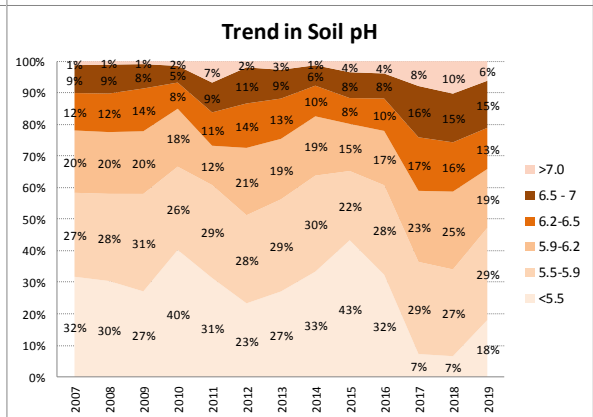

# Soil Analysis Status and Trends

County	Longford
Year	2019
Enterprise	All Farms
Number of Samples	161

# Soil Analysis Status and Trends

County	Longford
Year	2019
Enterprise	Drystock
Number of Samples	145