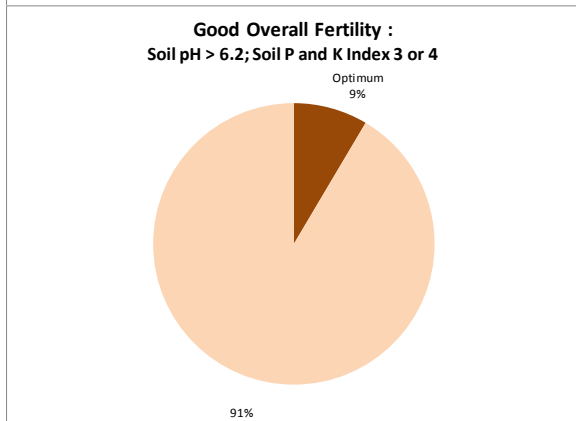

# Soil Analysis Status and Trends

County	Longford
Year	2019
Enterprise	All Farms
Number of Samples	161

# Soil Analysis Status and Trends

County	Longford
Year	2019
Enterprise	Drystock
Number of Samples	145