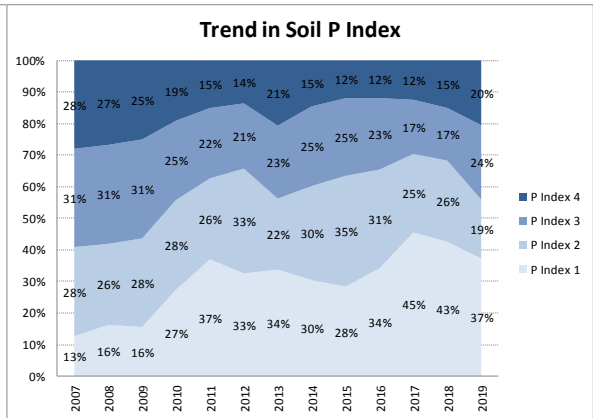

# Soil Analysis Status and Trends

County	Longford
Year	2019
Enterprise	All Farms
Number of Samples	161

# Soil Analysis Status and Trends

County	Longford
Year	2019
Enterprise	Drystock
Number of Samples	145