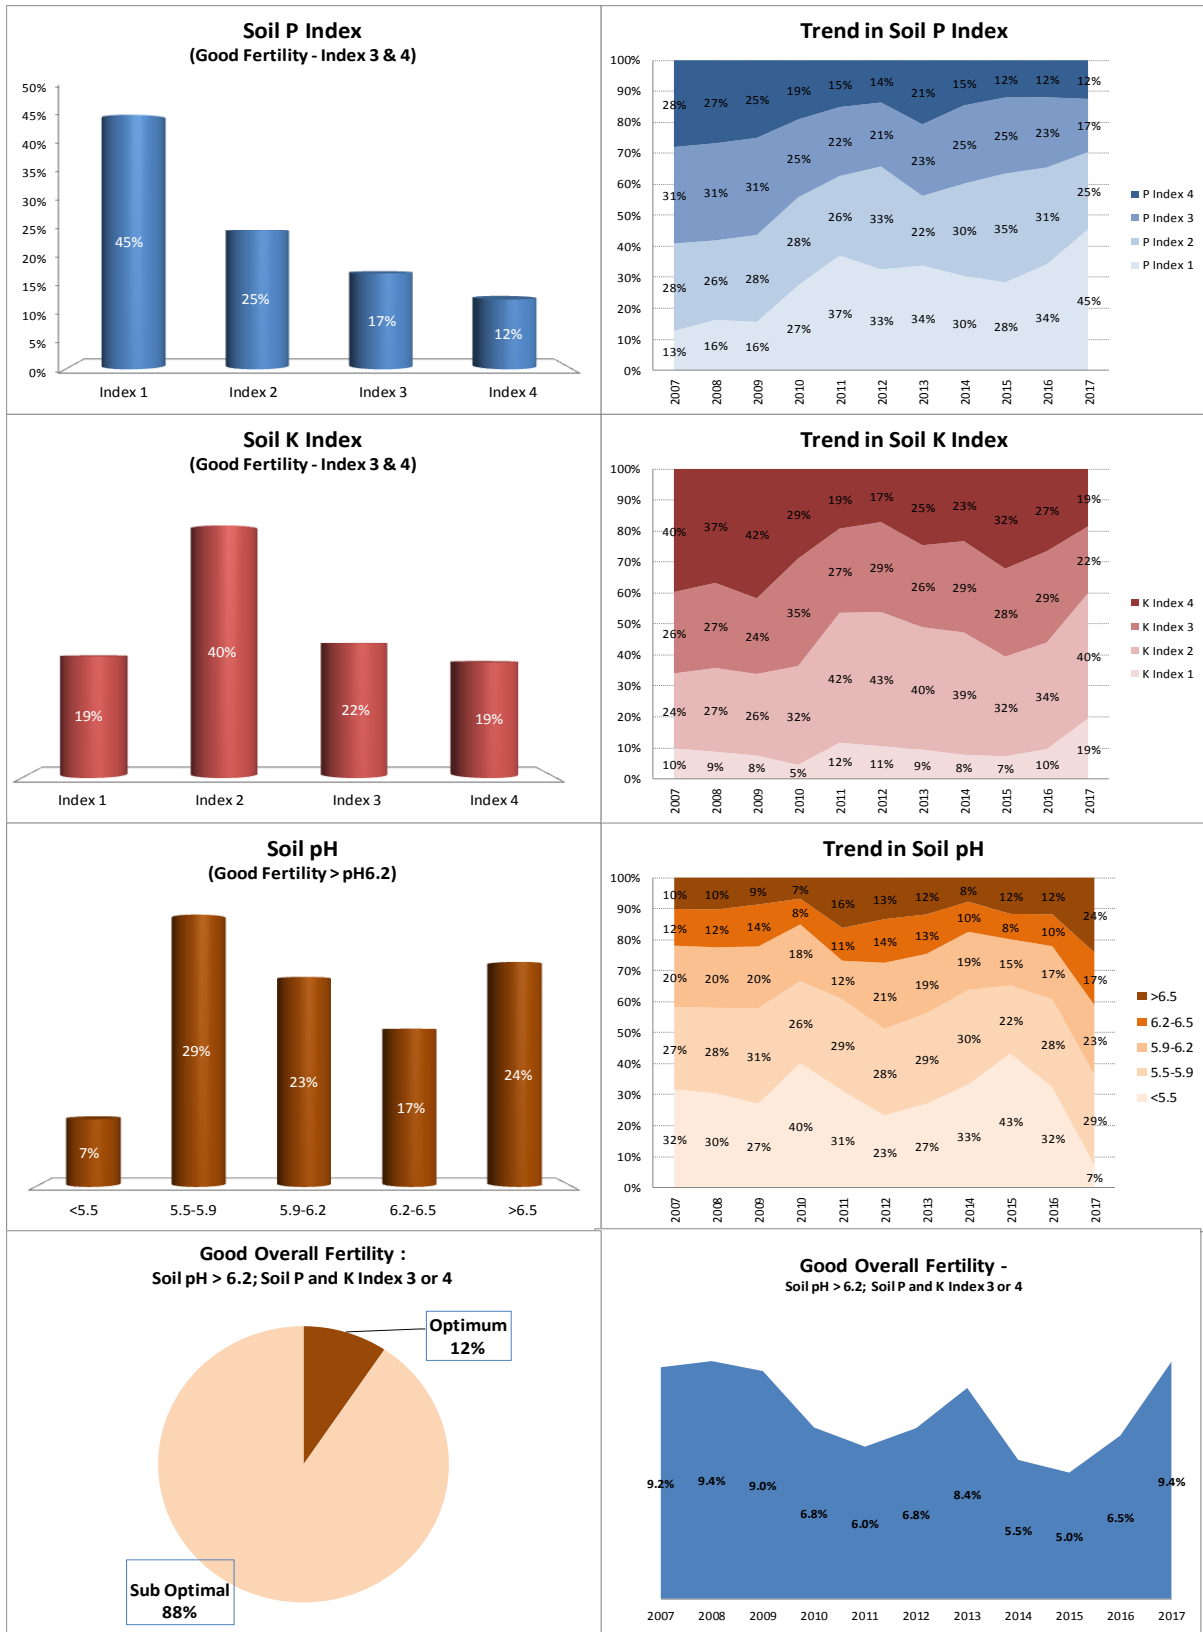

County	Longford
Year	2017
Enterprise	All Farms
Number of Samples	1,242

# Soil Analysis Status and Trends

County	Longford
Year	2017
Enterprise	Drystock
Number of Samples	1,176