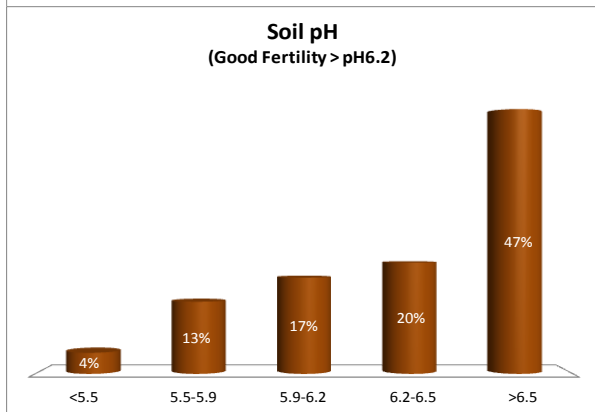

County	Louth
Year	2017
Enterprise	All Farms
Number of Samples	832

County	Louth
Year	2017
Enterprise	Dairy
Number of Samples	187

County	Louth
Year	2017
Enterprise	Drystock
Number of Samples	355