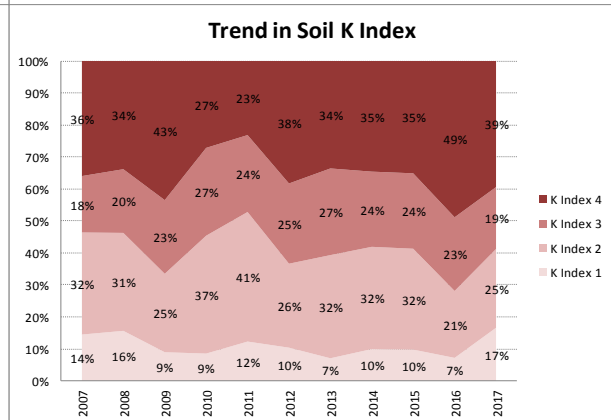

County	Louth
Year	2017
Enterprise	All Farms
Number of Samples	832

County	Louth
Year	2017
Enterprise	Dairy
Number of Samples	187

County	Louth
Year	2017
Enterprise	Drystock
Number of Samples	355