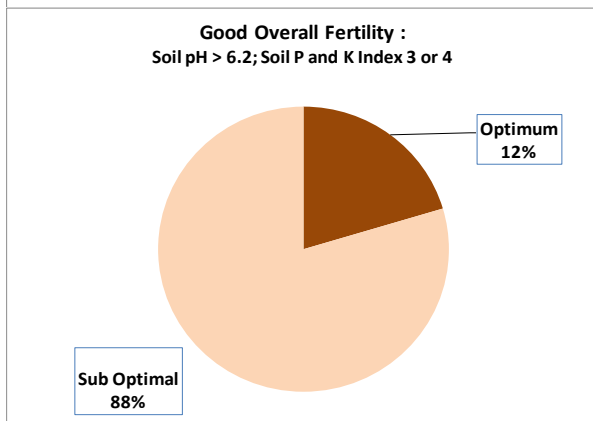

County	Louth
Year	2017
Enterprise	All Farms
Number of Samples	832

County	Louth
Year	2017
Enterprise	Dairy
Number of Samples	187

County	Louth
Year	2017
Enterprise	Drystock
Number of Samples	355