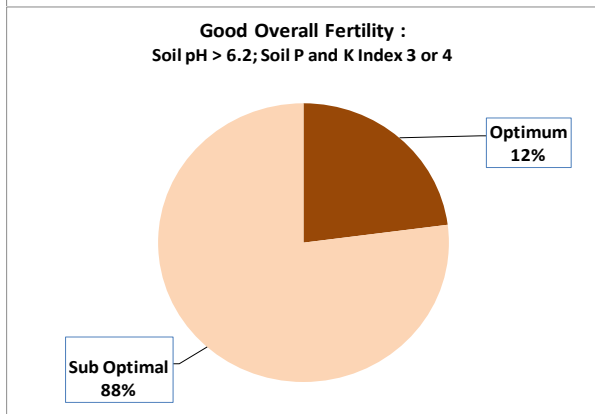

County	Louth
Year	2017
Enterprise	All Farms
Number of Samples	832

County	Louth
Year	2017
Enterprise	Dairy
Number of Samples	187

County	Louth
Year	2017
Enterprise	Drystock
Number of Samples	355