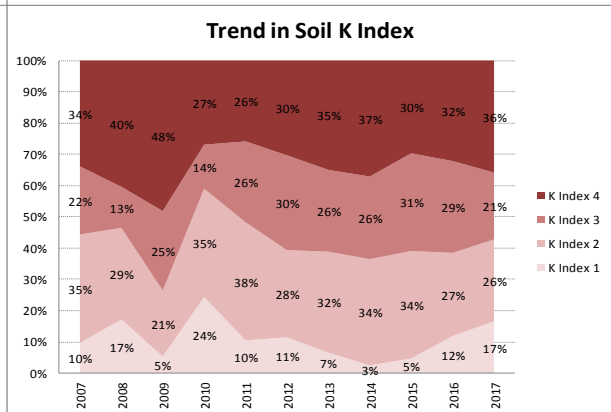

County	Louth
Year	2017
Enterprise	All Farms
Number of Samples	832

County	Louth
Year	2017
Enterprise	Dairy
Number of Samples	187

County	Louth
Year	2017
Enterprise	Drystock
Number of Samples	355