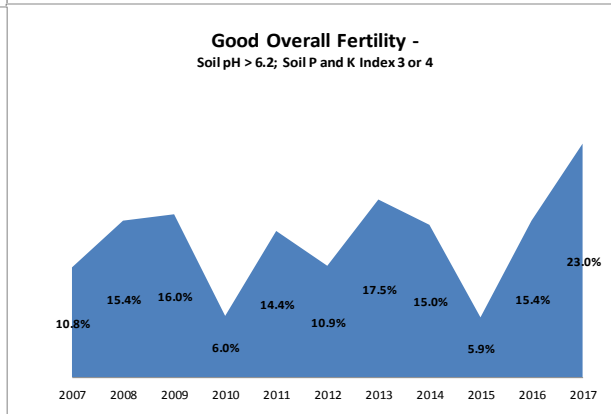

County	Louth
Year	2017
Enterprise	All Farms
Number of Samples	832

County	Louth
Year	2017
Enterprise	Dairy
Number of Samples	187

County	Louth
Year	2017
Enterprise	Drystock
Number of Samples	355