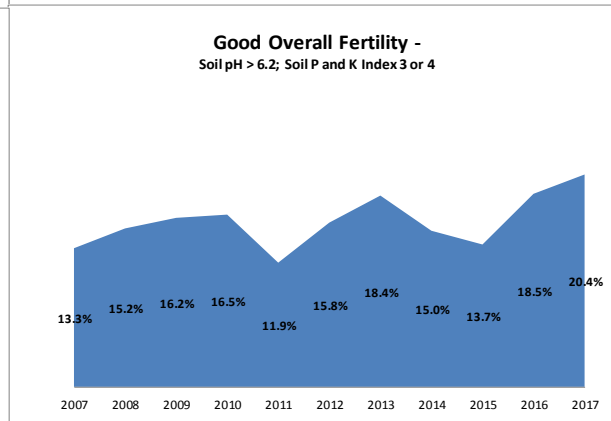

County	Louth
Year	2017
Enterprise	All Farms
Number of Samples	832

County	Louth
Year	2017
Enterprise	Dairy
Number of Samples	187

County	Louth
Year	2017
Enterprise	Drystock
Number of Samples	355