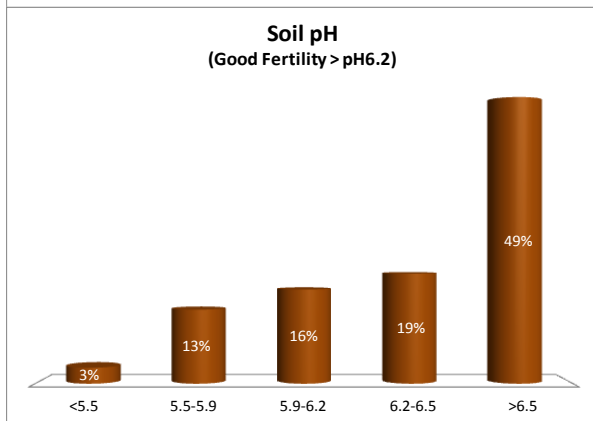

County	Louth
Year	2017
Enterprise	All Farms
Number of Samples	832

County	Louth
Year	2017
Enterprise	Dairy
Number of Samples	187

County	Louth
Year	2017
Enterprise	Drystock
Number of Samples	355