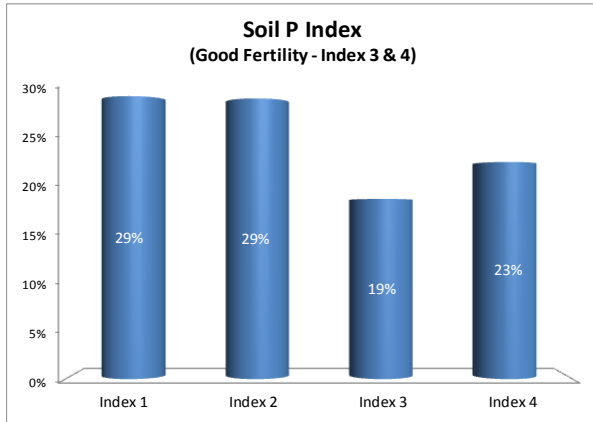

County	Louth
Year	2017
Enterprise	All Farms
Number of Samples	832

County	Louth
Year	2017
Enterprise	Dairy
Number of Samples	187

County	Louth
Year	2017
Enterprise	Drystock
Number of Samples	355