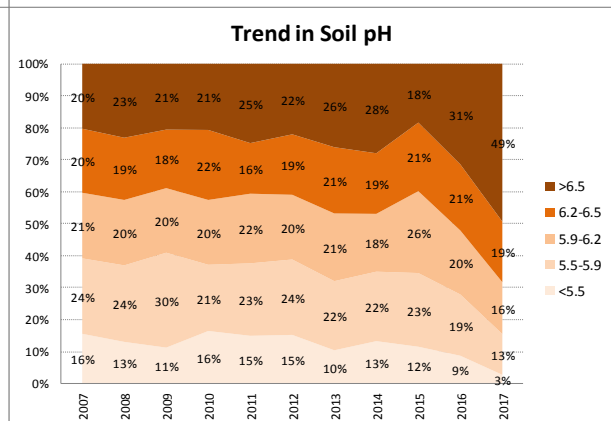

County	Louth
Year	2017
Enterprise	All Farms
Number of Samples	832

County	Louth
Year	2017
Enterprise	Dairy
Number of Samples	187

County	Louth
Year	2017
Enterprise	Drystock
Number of Samples	355