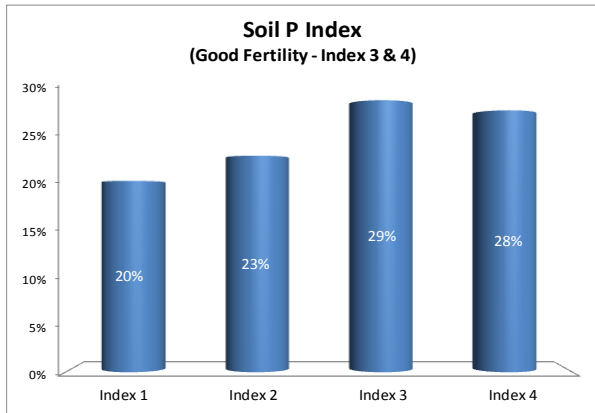

County	Louth
Year	2017
Enterprise	All Farms
Number of Samples	832

County	Louth
Year	2017
Enterprise	Dairy
Number of Samples	187

County	Louth
Year	2017
Enterprise	Drystock
Number of Samples	355