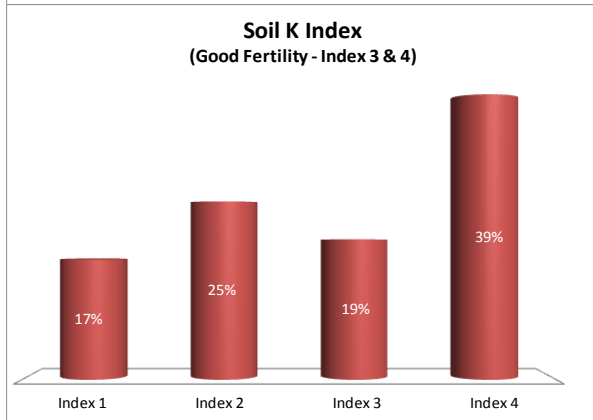

County	Louth
Year	2017
Enterprise	All Farms
Number of Samples	832

County	Louth
Year	2017
Enterprise	Dairy
Number of Samples	187

County	Louth
Year	2017
Enterprise	Drystock
Number of Samples	355