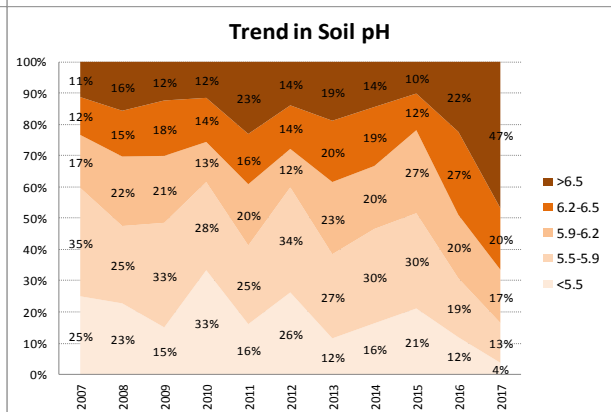

County	Louth
Year	2017
Enterprise	All Farms
Number of Samples	832

County	Louth
Year	2017
Enterprise	Dairy
Number of Samples	187

County	Louth
Year	2017
Enterprise	Drystock
Number of Samples	355