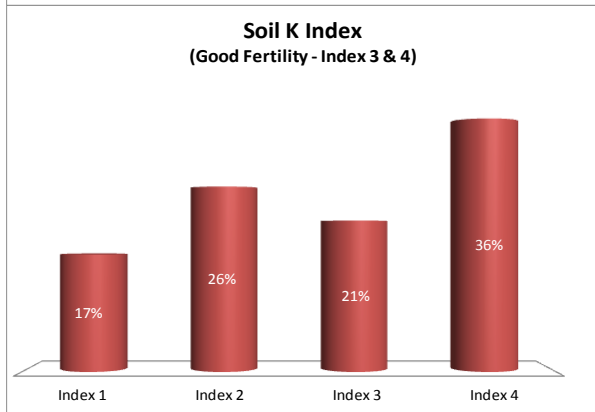

County	Louth
Year	2017
Enterprise	All Farms
Number of Samples	832

County	Louth
Year	2017
Enterprise	Dairy
Number of Samples	187

County	Louth
Year	2017
Enterprise	Drystock
Number of Samples	355