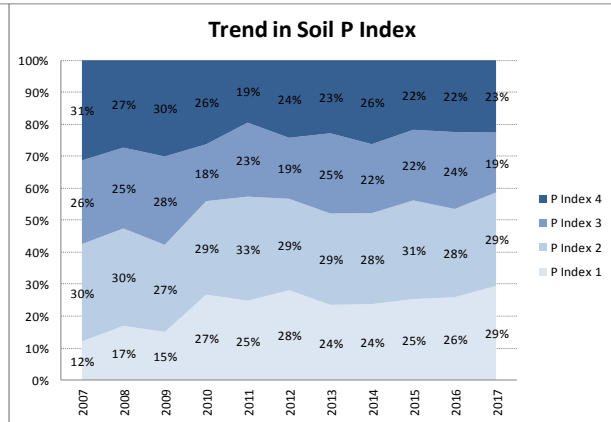

County	Louth
Year	2017
Enterprise	All Farms
Number of Samples	832

County	Louth
Year	2017
Enterprise	Dairy
Number of Samples	187

County	Louth
Year	2017
Enterprise	Drystock
Number of Samples	355