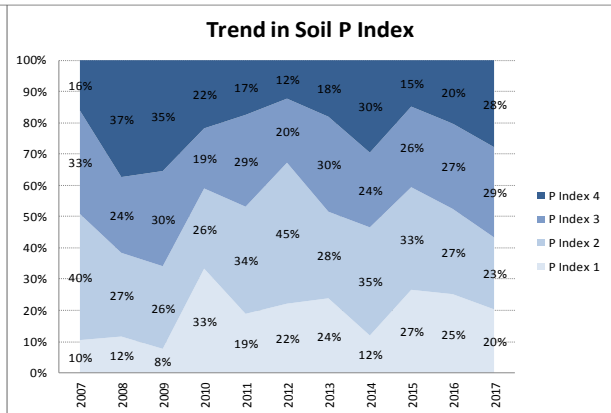

County	Louth
Year	2017
Enterprise	All Farms
Number of Samples	832

County	Louth
Year	2017
Enterprise	Dairy
Number of Samples	187

County	Louth
Year	2017
Enterprise	Drystock
Number of Samples	355