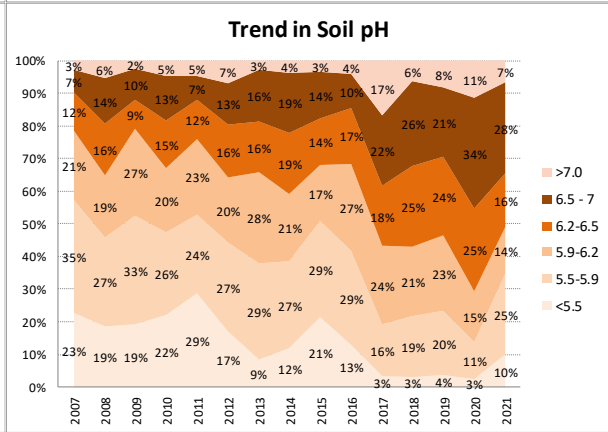

Soil Analysis Status and Trends

County	Mayo
Year	2021
Enterprise	Dairy
Number of Samples	182

Soil Analysis Status and Trends

County	Mayo
Year	2021
Enterprise	Drystock
Number of Samples	792