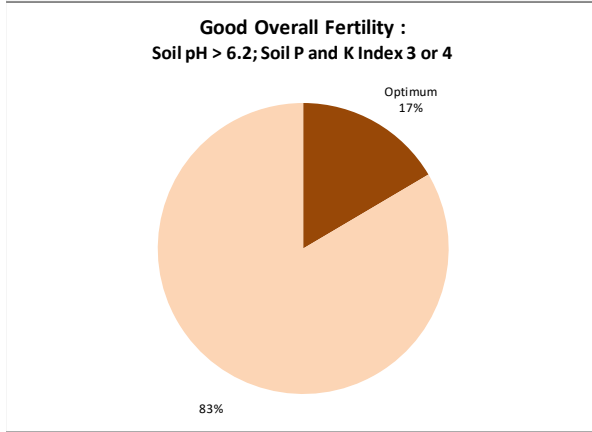

Soil Analysis Status and Trends

County	Mayo
Year	2021
Enterprise	Dairy
Number of Samples	182

Soil Analysis Status and Trends

County	Mayo
Year	2021
Enterprise	Drystock
Number of Samples	792