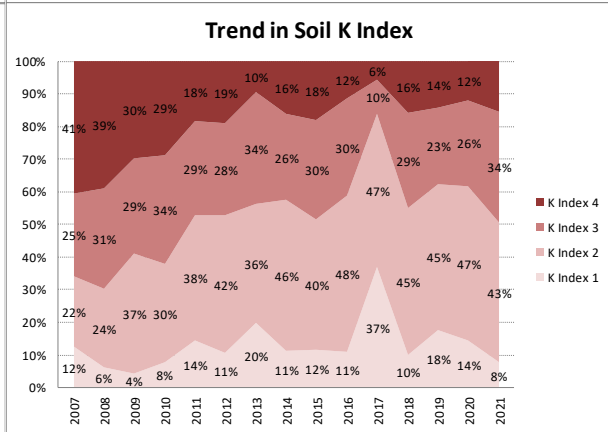

Soil Analysis Status and Trends

County	Mayo
Year	2021
Enterprise	Dairy
Number of Samples	182

Soil Analysis Status and Trends

County	Mayo
Year	2021
Enterprise	Drystock
Number of Samples	792