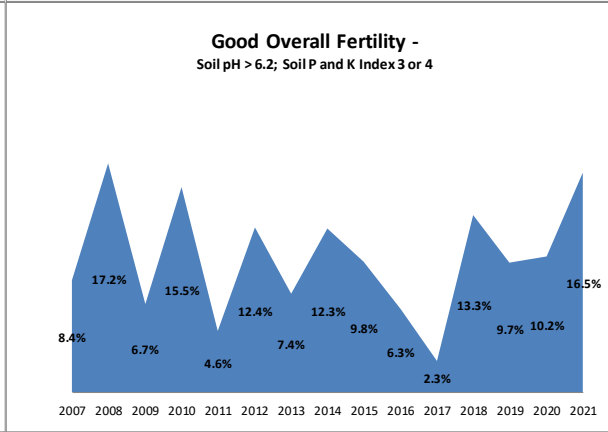

Soil Analysis Status and Trends

County	Mayo
Year	2021
Enterprise	Dairy
Number of Samples	182

Soil Analysis Status and Trends

County	Mayo
Year	2021
Enterprise	Drystock
Number of Samples	792