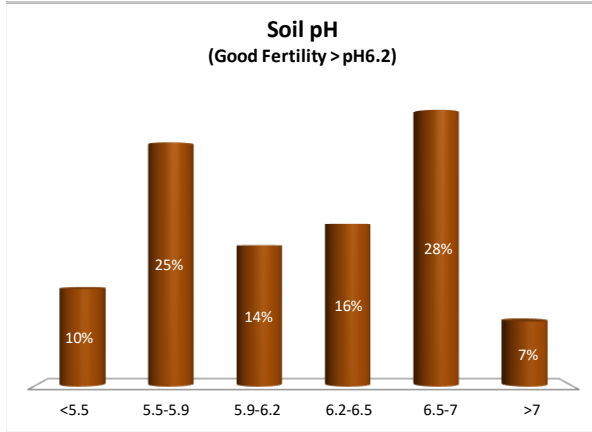

Soil Analysis Status and Trends

County	Mayo
Year	2021
Enterprise	Dairy
Number of Samples	182

Soil Analysis Status and Trends

County	Mayo
Year	2021
Enterprise	Drystock
Number of Samples	792