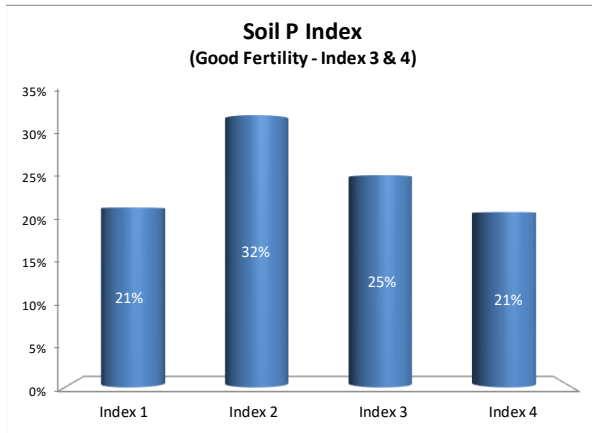

Soil Analysis Status and Trends

County	Mayo
Year	2021
Enterprise	Dairy
Number of Samples	182

Soil Analysis Status and Trends

County	Mayo
Year	2021
Enterprise	Drystock
Number of Samples	792