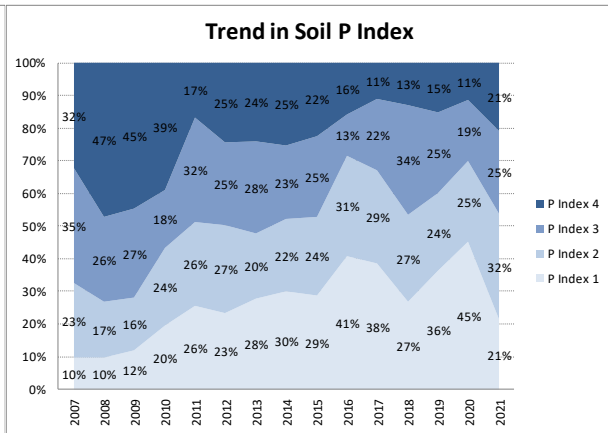

Soil Analysis Status and Trends

County	Mayo
Year	2021
Enterprise	Dairy
Number of Samples	182

Soil Analysis Status and Trends

County	Mayo
Year	2021
Enterprise	Drystock
Number of Samples	792