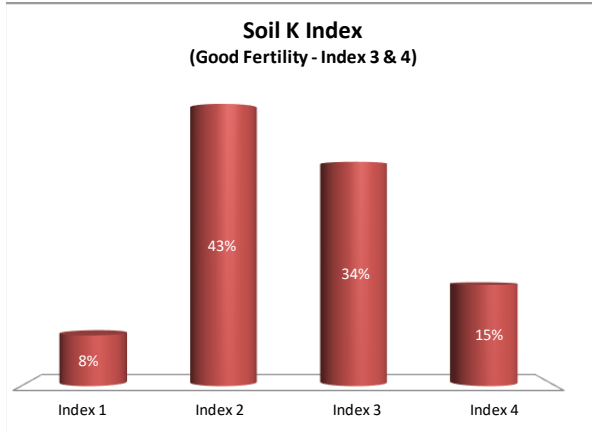

Soil Analysis Status and Trends

County	Mayo
Year	2021
Enterprise	Dairy
Number of Samples	182

Soil Analysis Status and Trends

County	Mayo
Year	2021
Enterprise	Drystock
Number of Samples	792