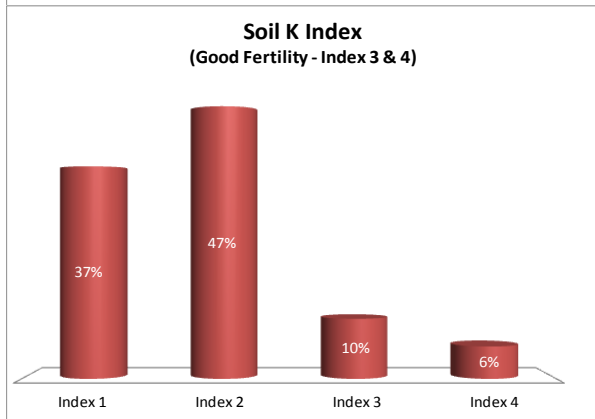

County	Mayo
Year	2017
Enterprise	Dairy
Number of Samples	125

County	Mayo
Year	2017
Enterprise	Drystock
Number of Samples	3,155