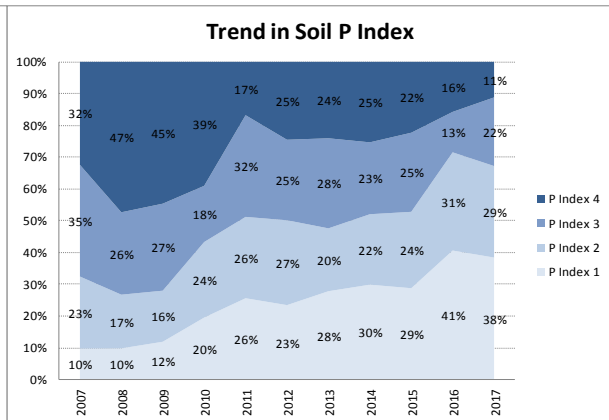

County	Mayo
Year	2017
Enterprise	Dairy
Number of Samples	125

County	Mayo
Year	2017
Enterprise	Drystock
Number of Samples	3,155