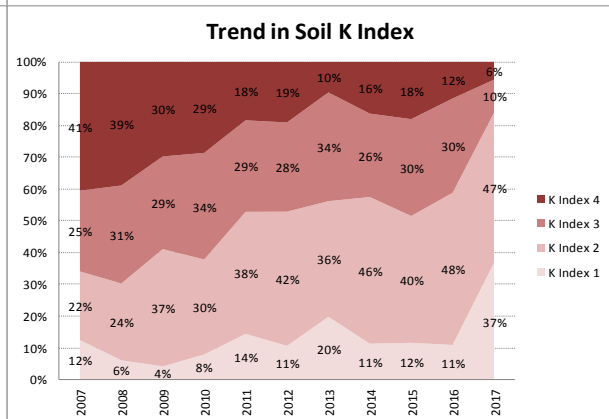

County	Mayo
Year	2017
Enterprise	Dairy
Number of Samples	125

County	Mayo
Year	2017
Enterprise	Drystock
Number of Samples	3,155