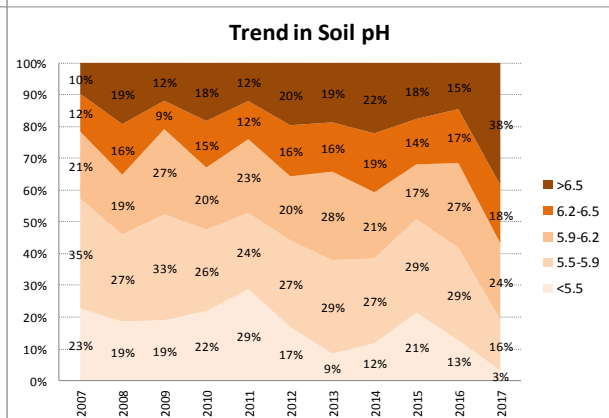

County	Mayo
Year	2017
Enterprise	Dairy
Number of Samples	125

County	Mayo
Year	2017
Enterprise	Drystock
Number of Samples	3,155