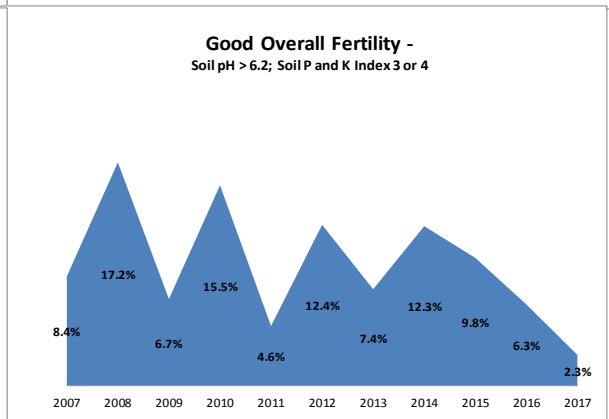

County	Mayo
Year	2017
Enterprise	Dairy
Number of Samples	125

County	Mayo
Year	2017
Enterprise	Drystock
Number of Samples	3,155