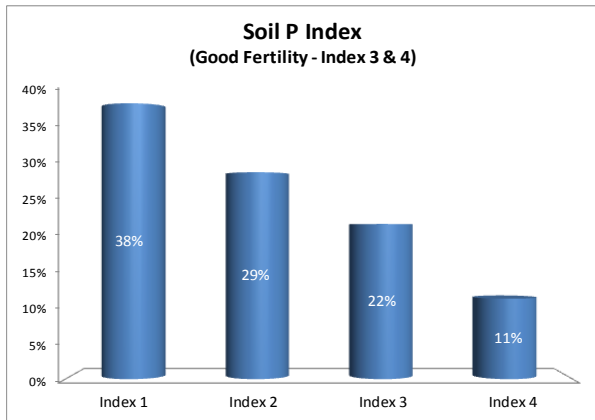

County	Mayo
Year	2017
Enterprise	Dairy
Number of Samples	125

County	Mayo
Year	2017
Enterprise	Drystock
Number of Samples	3,155