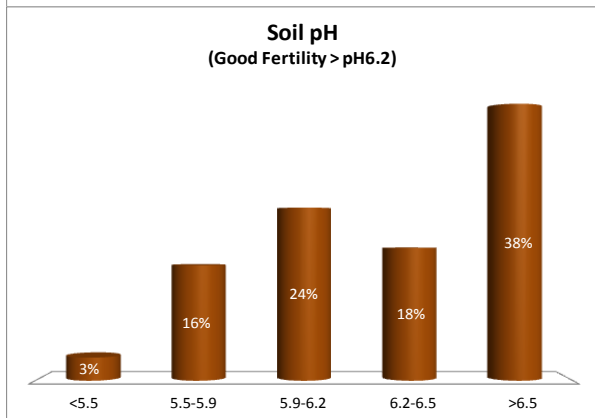

County	Mayo
Year	2017
Enterprise	Dairy
Number of Samples	125

County	Mayo
Year	2017
Enterprise	Drystock
Number of Samples	3,155