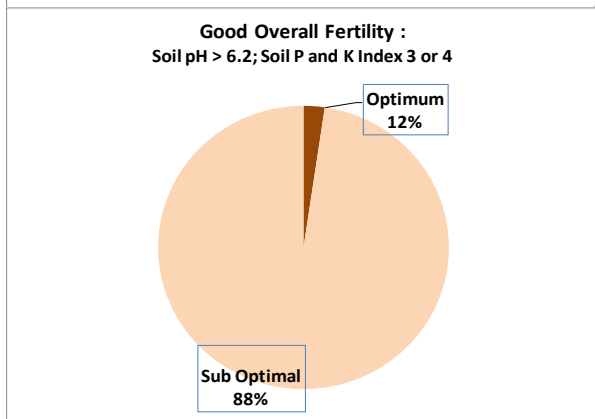

County	Mayo
Year	2017
Enterprise	Dairy
Number of Samples	125

County	Mayo
Year	2017
Enterprise	Drystock
Number of Samples	3,155