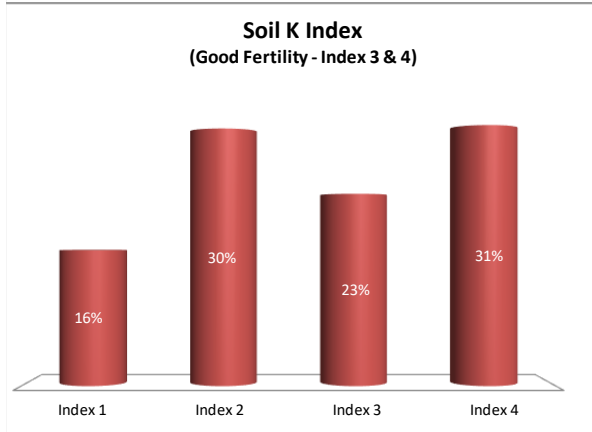

# Soil Analysis Status and Trends

County	Meath
Year	2021
Enterprise	Dairy
Number of Samples	655

# Soil Analysis Status and Trends

County	Meath
Year	2021
Enterprise	Drystock
Number of Samples	493