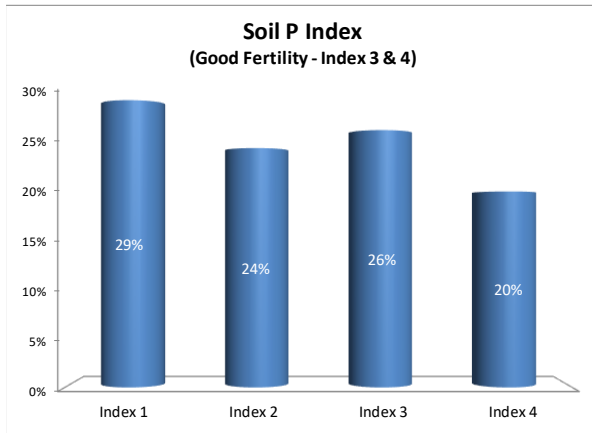

# Soil Analysis Status and Trends

County	Meath
Year	2021
Enterprise	All Farms
Number of Samples	1,271

# Soil Analysis Status and Trends

County	Meath
Year	2021
Enterprise	Dairy
Number of Samples	655