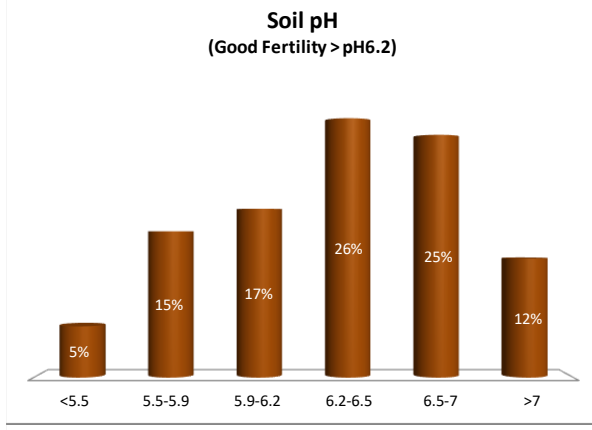

# Soil Analysis Status and Trends

County	Meath
Year	2021
Enterprise	Dairy
Number of Samples	655