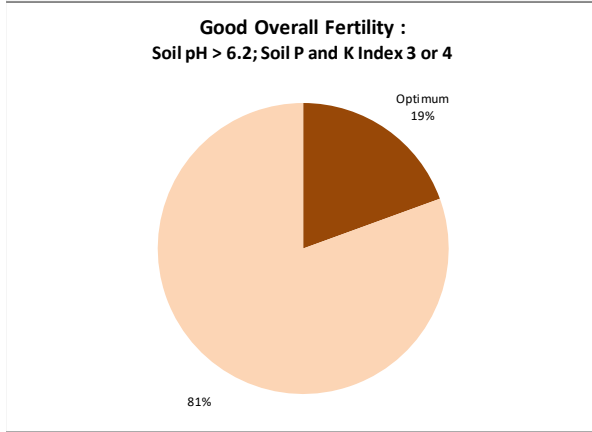

# Soil Analysis Status and Trends

County	Meath
Year	2021
Enterprise	Dairy
Number of Samples	655

# Soil Analysis Status and Trends

County	Meath
Year	2021
Enterprise	Drystock
Number of Samples	493