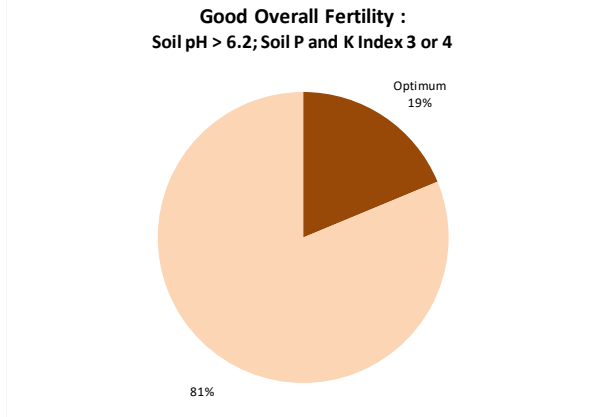

# Soil Analysis Status and Trends

County	Meath
Year	2021
Enterprise	All Farms
Number of Samples	1,271

# Soil Analysis Status and Trends

County	Meath
Year	2021
Enterprise	Dairy
Number of Samples	655