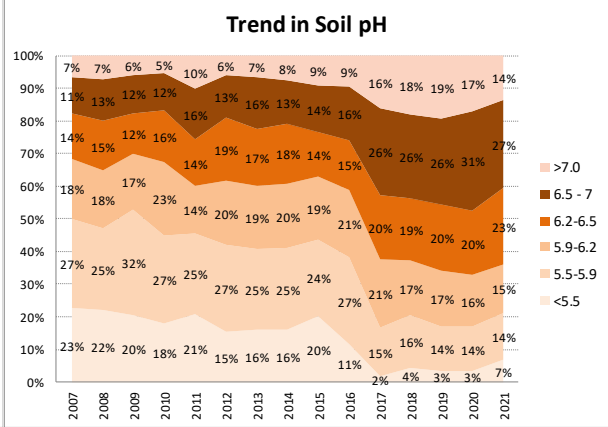

# Soil Analysis Status and Trends

County	Meath
Year	2021
Enterprise	All Farms
Number of Samples	1,271