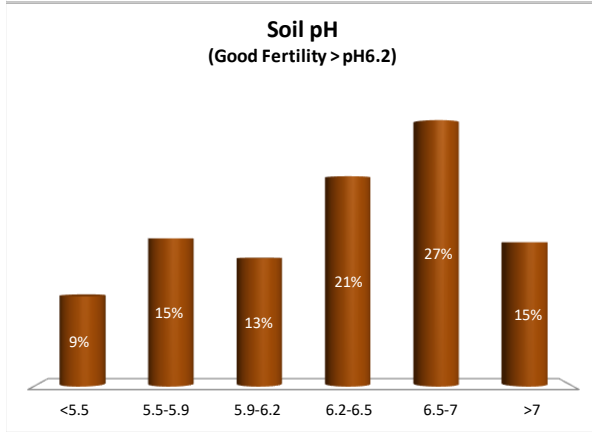

# Soil Analysis Status and Trends

County	Meath
Year	2021
Enterprise	Dairy
Number of Samples	655

# Soil Analysis Status and Trends

County	Meath
Year	2021
Enterprise	Drystock
Number of Samples	493