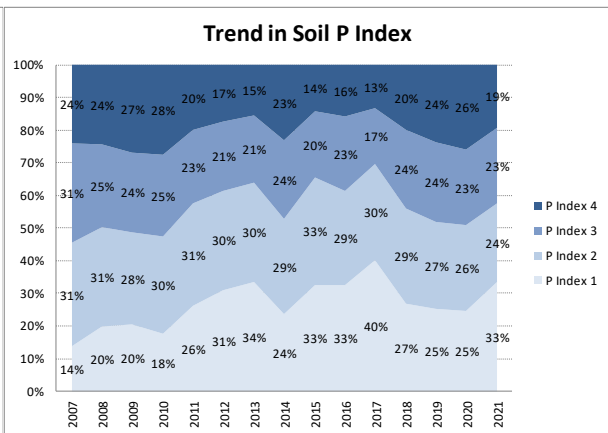

# Soil Analysis Status and Trends

County	Meath
Year	2021
Enterprise	All Farms
Number of Samples	1,271

# Soil Analysis Status and Trends

County	Meath
Year	2021
Enterprise	Dairy
Number of Samples	655