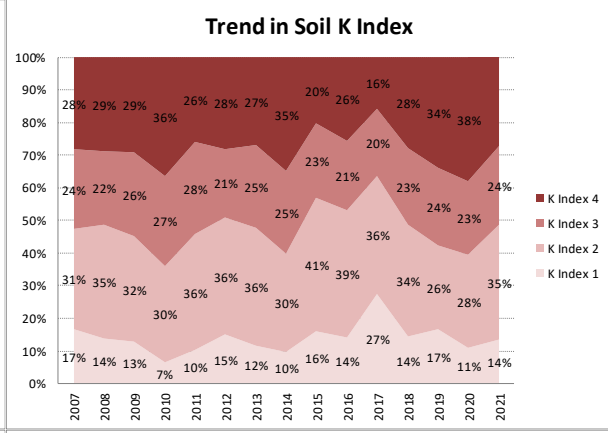

Soil Analysis Status and Trends

County	Meath
Year	2021
Enterprise	Dairy
Number of Samples	655