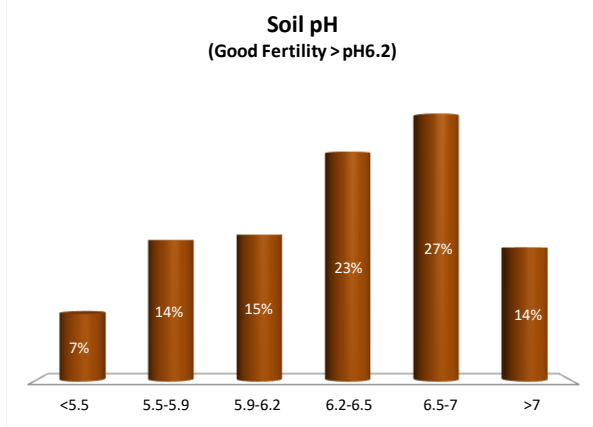

# Soil Analysis Status and Trends

County	Meath
Year	2021
Enterprise	Dairy
Number of Samples	655