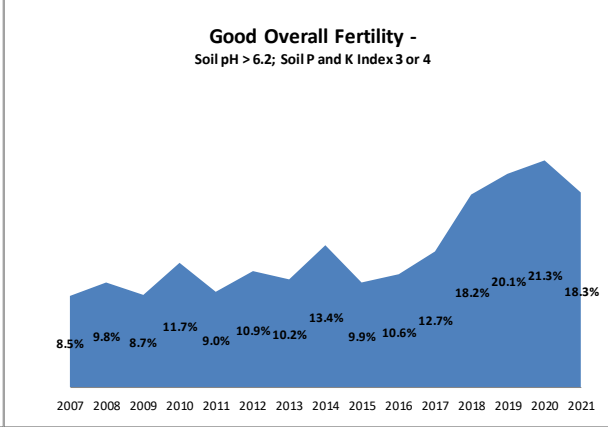

# Soil Analysis Status and Trends

County	Meath
Year	2021
Enterprise	All Farms
Number of Samples	1,271