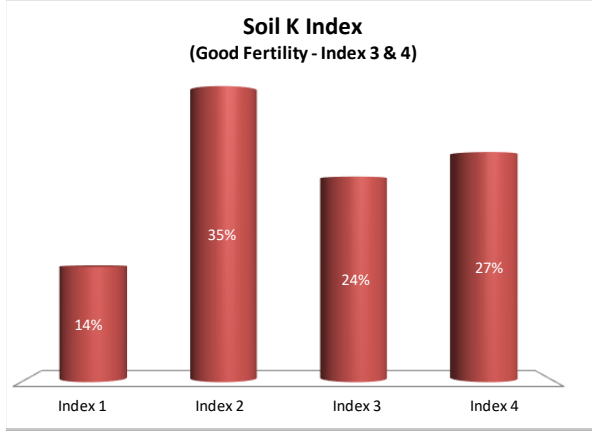

# Soil Analysis Status and Trends

County	Meath
Year	2021
Enterprise	All Farms
Number of Samples	1,271

# Soil Analysis Status and Trends

County	Meath
Year	2021
Enterprise	Dairy
Number of Samples	655