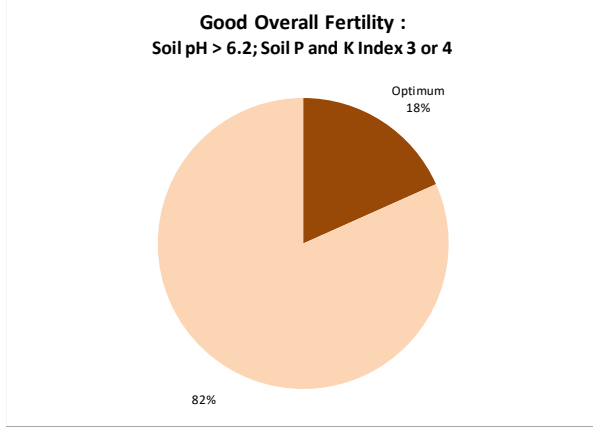

# Soil Analysis Status and Trends

County	Meath
Year	2021
Enterprise	All Farms
Number of Samples	1,271

# Soil Analysis Status and Trends

County	Meath
Year	2021
Enterprise	Dairy
Number of Samples	655