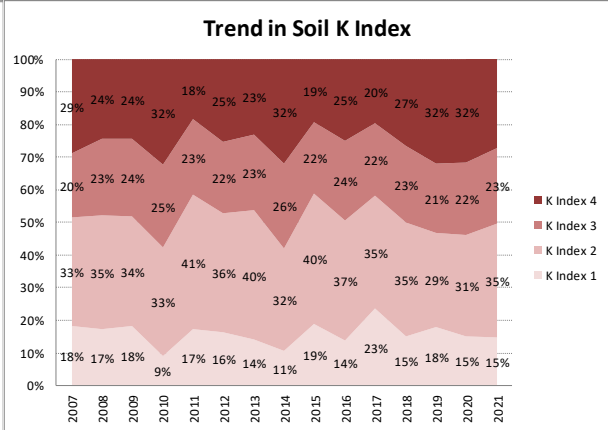

# Soil Analysis Status and Trends

County	Meath
Year	2021
Enterprise	All Farms
Number of Samples	1,271

# Soil Analysis Status and Trends

County	Meath
Year	2021
Enterprise	Dairy
Number of Samples	655