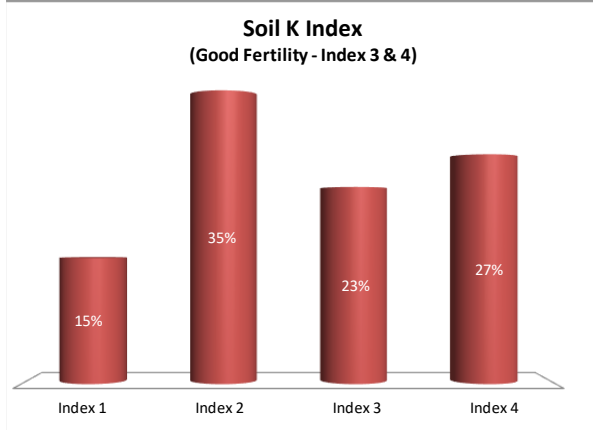

# Soil Analysis Status and Trends

County	Meath
Year	2021
Enterprise	All Farms
Number of Samples	1,271

# Soil Analysis Status and Trends

County	Meath
Year	2021
Enterprise	Dairy
Number of Samples	655