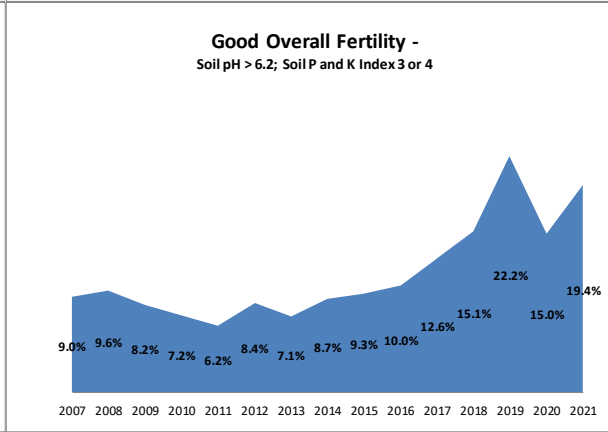

# Soil Analysis Status and Trends

County	Meath
Year	2021
Enterprise	Dairy
Number of Samples	655

# Soil Analysis Status and Trends

County	Meath
Year	2021
Enterprise	Drystock
Number of Samples	493