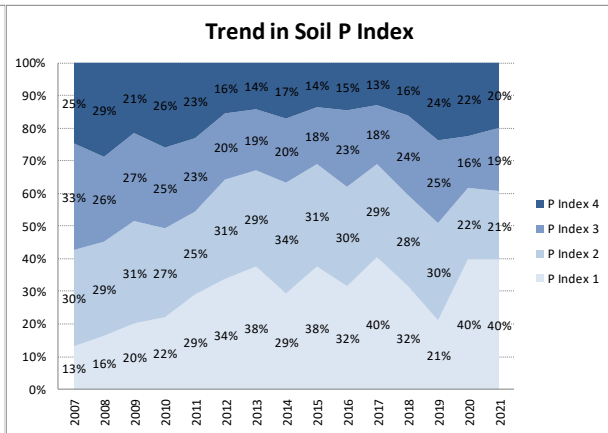

Soil Analysis Status and Trends

County	Meath
Year	2021
Enterprise	Drystock
Number of Samples	493