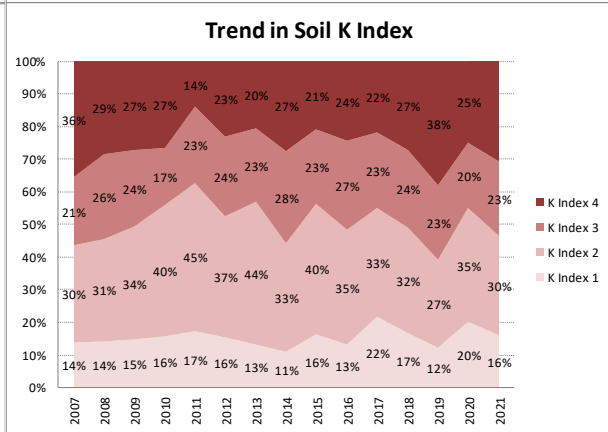

Soil Analysis Status and Trends

County	Meath
Year	2021
Enterprise	Drystock
Number of Samples	493