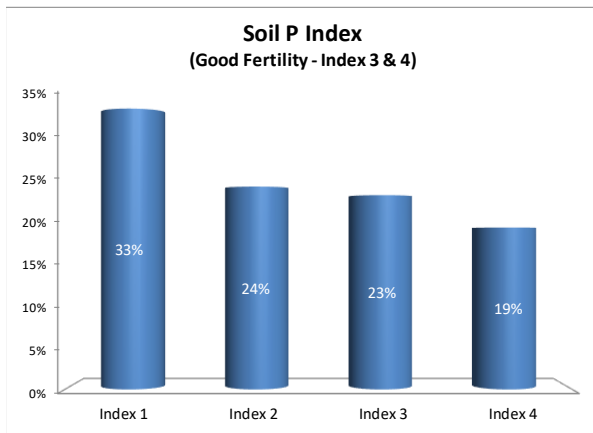

# Soil Analysis Status and Trends

County	Meath
Year	2021
Enterprise	All Farms
Number of Samples	1,271

# Soil Analysis Status and Trends

County	Meath
Year	2021
Enterprise	Dairy
Number of Samples	655