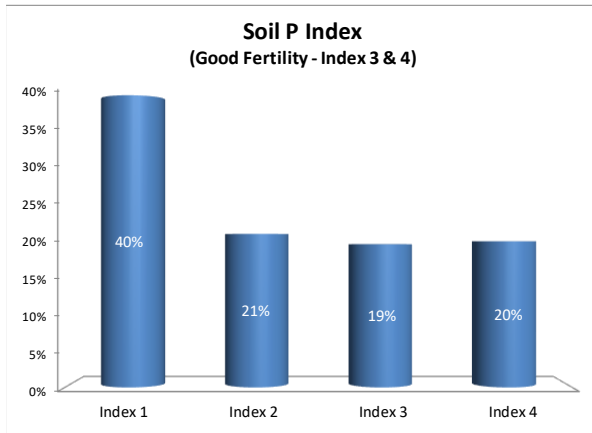

# Soil Analysis Status and Trends

County	Meath
Year	2021
Enterprise	Dairy
Number of Samples	655

# Soil Analysis Status and Trends

County	Meath
Year	2021
Enterprise	Drystock
Number of Samples	493