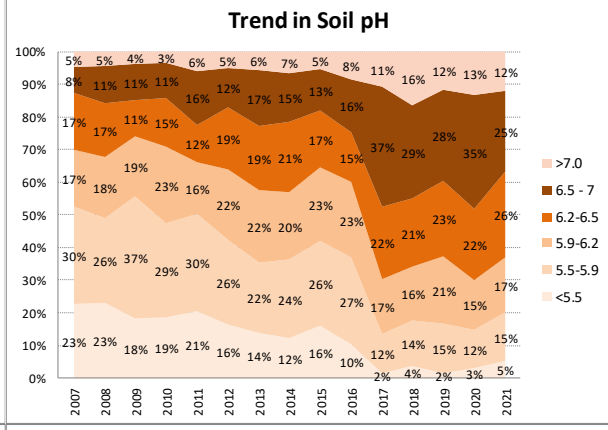

Soil Analysis Status and Trends

County	Meath
Year	2021
Enterprise	Dairy
Number of Samples	655