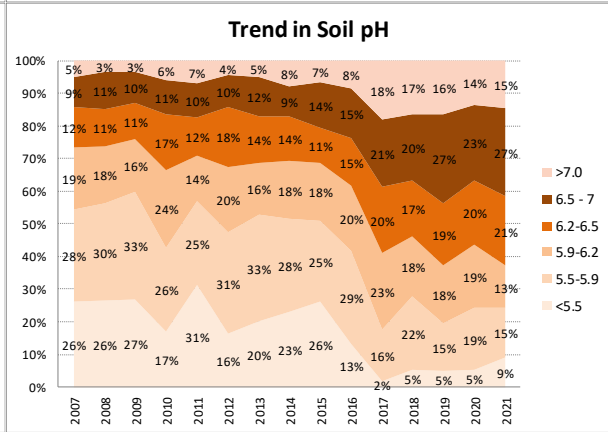

Soil Analysis Status and Trends

County	Meath
Year	2021
Enterprise	Drystock
Number of Samples	493