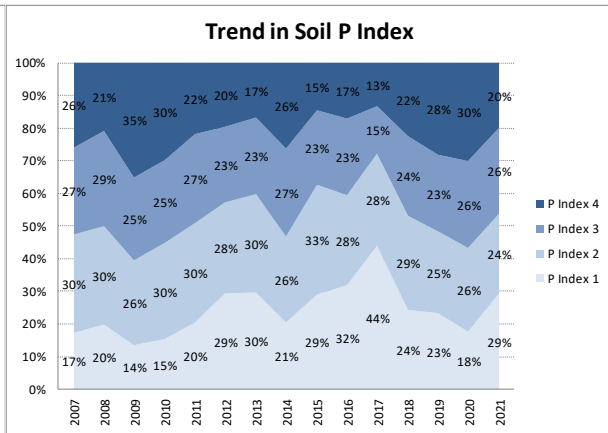

# Soil Analysis Status and Trends

County	Meath
Year	2021
Enterprise	All Farms
Number of Samples	1,271

# Soil Analysis Status and Trends

County	Meath
Year	2021
Enterprise	Dairy
Number of Samples	655