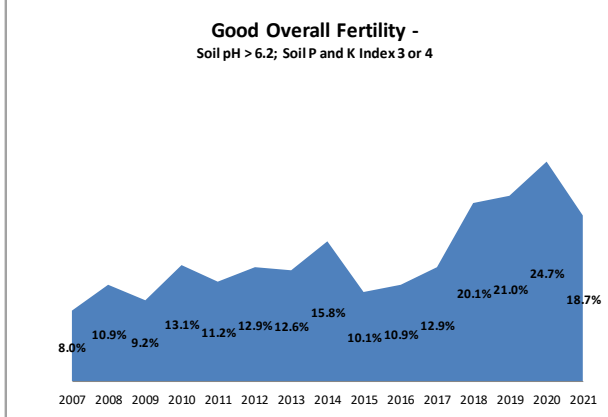

# Soil Analysis Status and Trends

County	Meath
Year	2021
Enterprise	All Farms
Number of Samples	1,271

# Soil Analysis Status and Trends

County	Meath
Year	2021
Enterprise	Dairy
Number of Samples	655