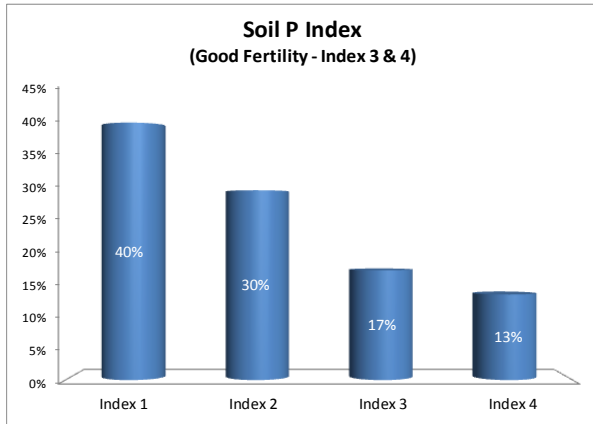

Soil Analysis Status and Trends

County	Meath
Year	2017
Enterprise	All Farms
Number of Samples	1,615

Soil Analysis Status and Trends

County	Meath
Year	2017
Enterprise	Dairy
Number of Samples	499