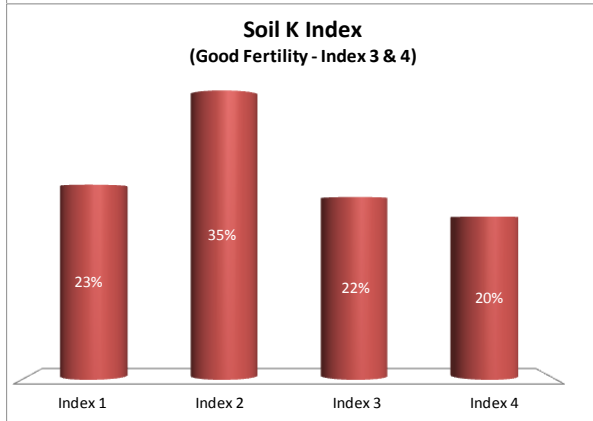

Soil Analysis Status and Trends

County	Meath
Year	2017
Enterprise	All Farms
Number of Samples	1,615

Soil Analysis Status and Trends

County	Meath
Year	2017
Enterprise	Dairy
Number of Samples	499