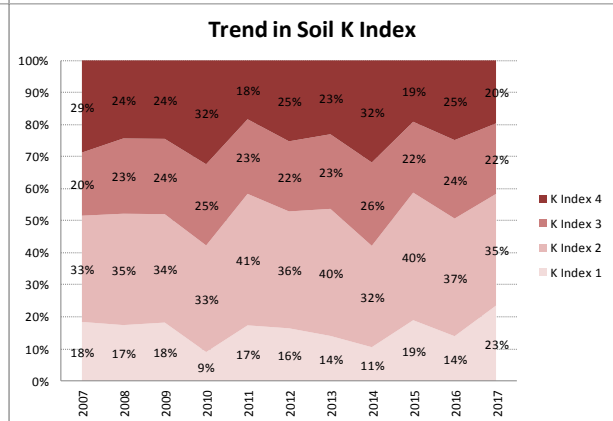

Soil Analysis Status and Trends

County	Meath
Year	2017
Enterprise	All Farms
Number of Samples	1,615

Soil Analysis Status and Trends

County	Meath
Year	2017
Enterprise	Dairy
Number of Samples	499