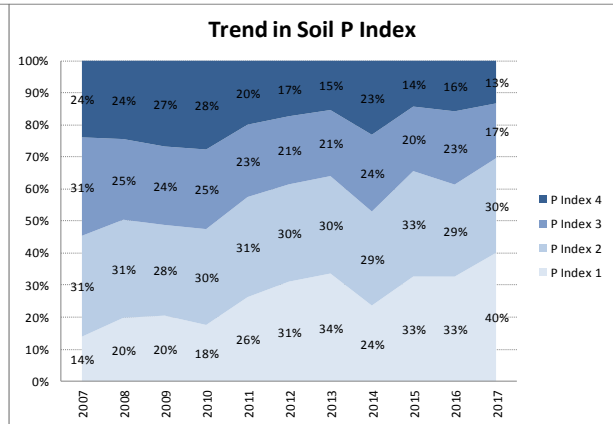

Soil Analysis Status and Trends

County	Meath
Year	2017
Enterprise	All Farms
Number of Samples	1,615

Soil Analysis Status and Trends

County	Meath
Year	2017
Enterprise	Dairy
Number of Samples	499