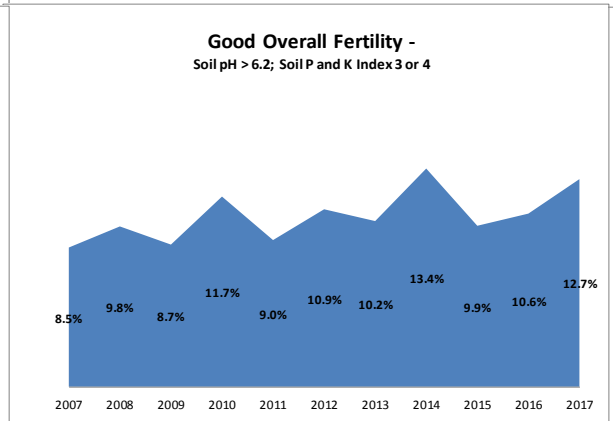

Soil Analysis Status and Trends

County	Meath
Year	2017
Enterprise	All Farms
Number of Samples	1,615

Soil Analysis Status and Trends

County	Meath
Year	2017
Enterprise	Dairy
Number of Samples	499