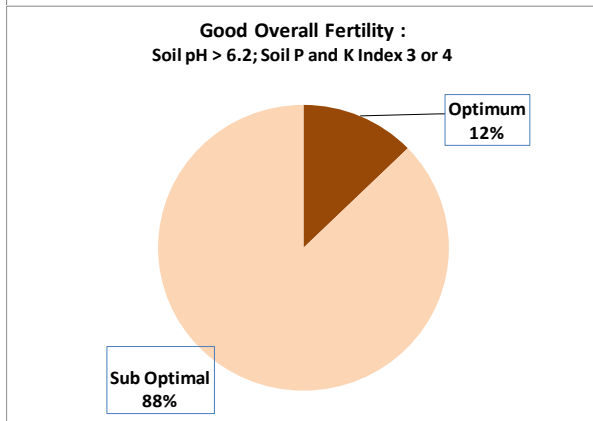

Soil Analysis Status and Trends

County	Meath
Year	2017
Enterprise	All Farms
Number of Samples	1,615

Soil Analysis Status and Trends

County	Meath
Year	2017
Enterprise	Dairy
Number of Samples	499