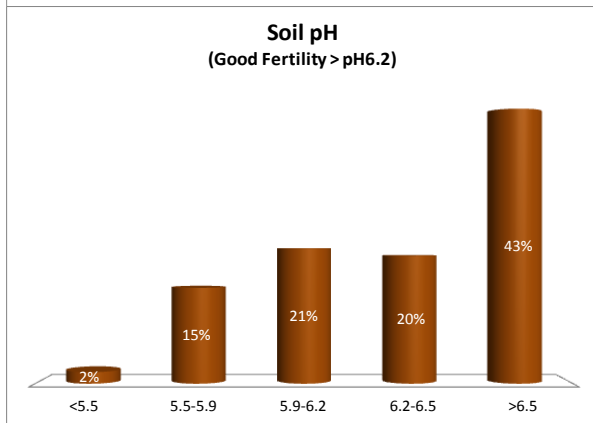

Soil Analysis Status and Trends

County	Meath
Year	2017
Enterprise	All Farms
Number of Samples	1,615

Soil Analysis Status and Trends

County	Meath
Year	2017
Enterprise	Dairy
Number of Samples	499