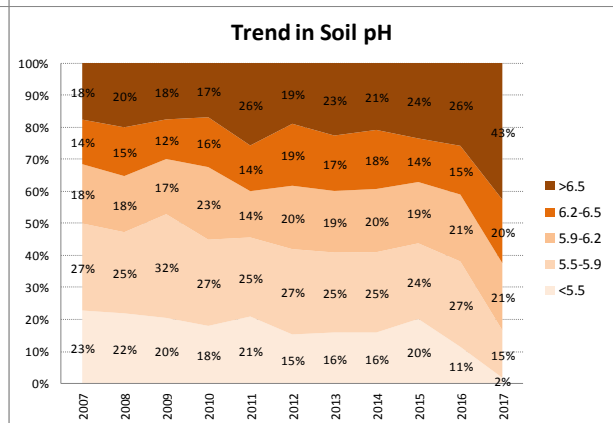

Soil Analysis Status and Trends

County	Meath
Year	2017
Enterprise	All Farms
Number of Samples	1,615

Soil Analysis Status and Trends

County	Meath
Year	2017
Enterprise	Dairy
Number of Samples	499