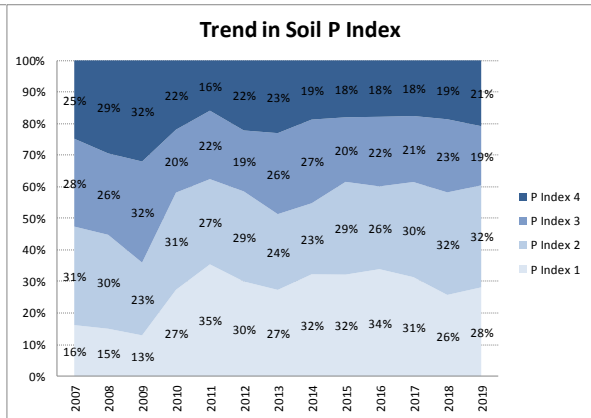

County	Monaghan
Year	2019
Enterprise	All Farms
Number of Samples	665

County	Monaghan
Year	2019
Enterprise	Dairy
Number of Samples	480

County	Monaghan
Year	2019
Enterprise	Drystock
Number of Samples	164