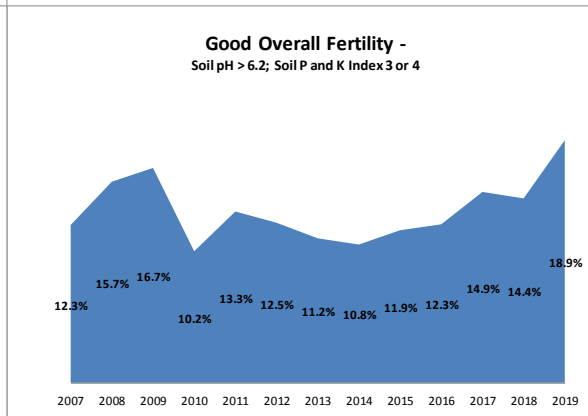

County	Monaghan
Year	2019
Enterprise	All Farms
Number of Samples	665

County	Monaghan
Year	2019
Enterprise	Dairy
Number of Samples	480

County	Monaghan
Year	2019
Enterprise	Drystock
Number of Samples	164