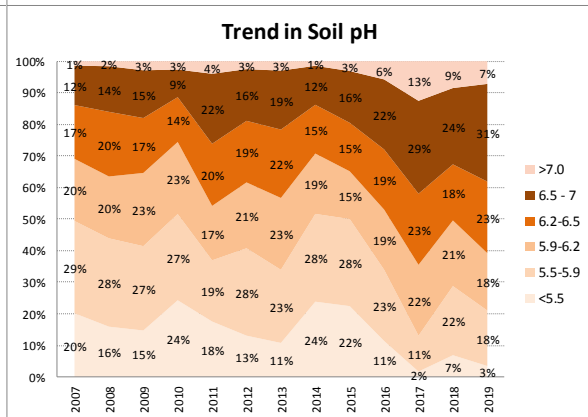

County	Monaghan
Year	2019
Enterprise	All Farms
Number of Samples	665

County	Monaghan
Year	2019
Enterprise	Dairy
Number of Samples	480

County	Monaghan
Year	2019
Enterprise	Drystock
Number of Samples	164