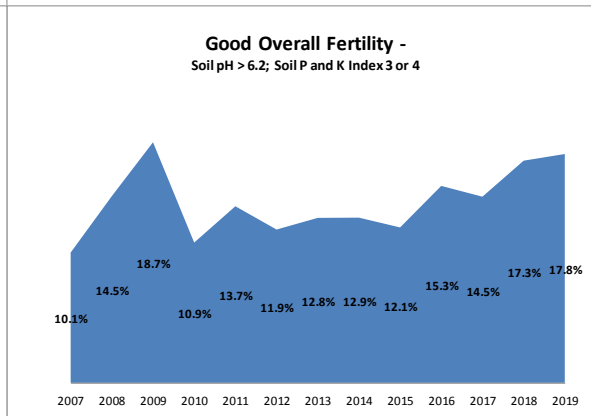

County	Monaghan
Year	2019
Enterprise	All Farms
Number of Samples	665

County	Monaghan
Year	2019
Enterprise	Dairy
Number of Samples	480

County	Monaghan
Year	2019
Enterprise	Drystock
Number of Samples	164