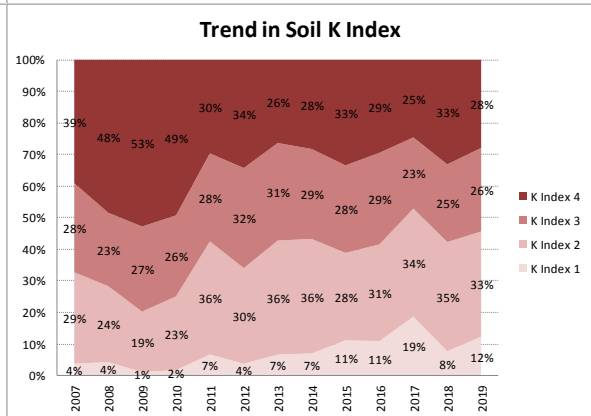

County	Monaghan
Year	2019
Enterprise	All Farms
Number of Samples	665

County	Monaghan
Year	2019
Enterprise	Dairy
Number of Samples	480

County	Monaghan
Year	2019
Enterprise	Drystock
Number of Samples	164