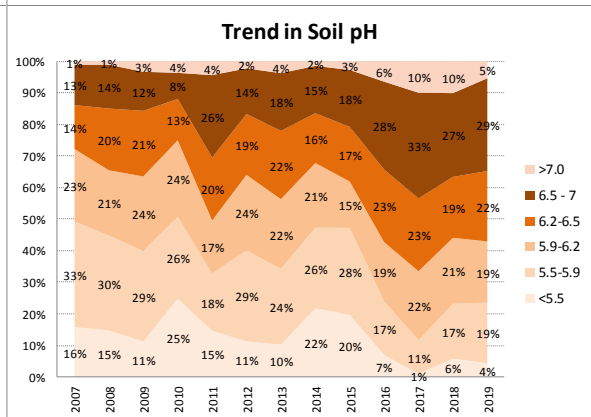

County	Monaghan
Year	2019
Enterprise	All Farms
Number of Samples	665

County	Monaghan
Year	2019
Enterprise	Dairy
Number of Samples	480

County	Monaghan
Year	2019
Enterprise	Drystock
Number of Samples	164