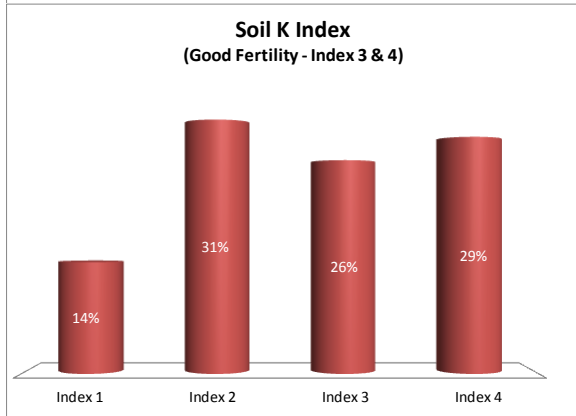

County	Monaghan
Year	2019
Enterprise	All Farms
Number of Samples	665

County	Monaghan
Year	2019
Enterprise	Dairy
Number of Samples	480

County	Monaghan
Year	2019
Enterprise	Drystock
Number of Samples	164