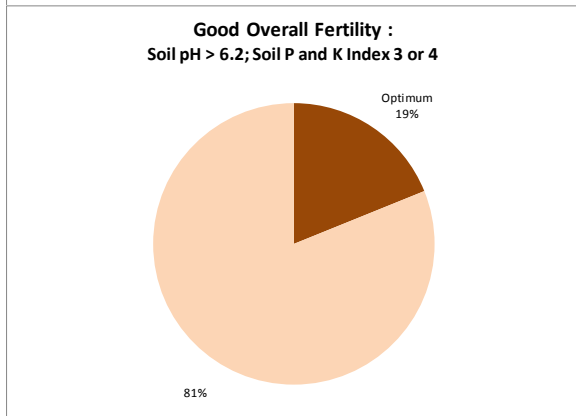

County	Monaghan
Year	2019
Enterprise	All Farms
Number of Samples	665

County	Monaghan
Year	2019
Enterprise	Dairy
Number of Samples	480

County	Monaghan
Year	2019
Enterprise	Drystock
Number of Samples	164