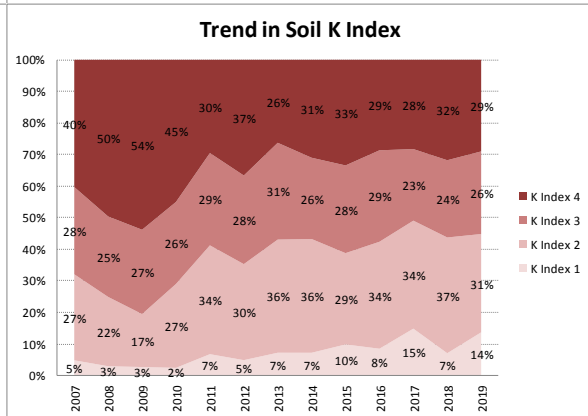

County	Monaghan
Year	2019
Enterprise	All Farms
Number of Samples	665

County	Monaghan
Year	2019
Enterprise	Dairy
Number of Samples	480

County	Monaghan
Year	2019
Enterprise	Drystock
Number of Samples	164