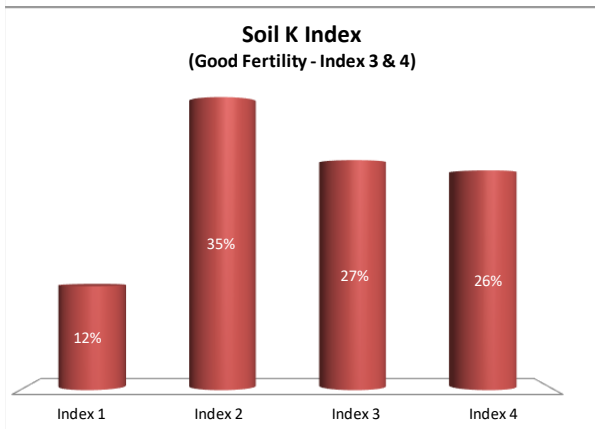

County	Monaghan
Year	2021
Enterprise	All Farms
Number of Samples	828

Soil Analysis Status and Trends

County	Monaghan
Year	2021
Enterprise	Dairy
Number of Samples	497

Soil Analysis Status and Trends

County	Monaghan
Year	2021
Enterprise	Drystock
Number of Samples	281