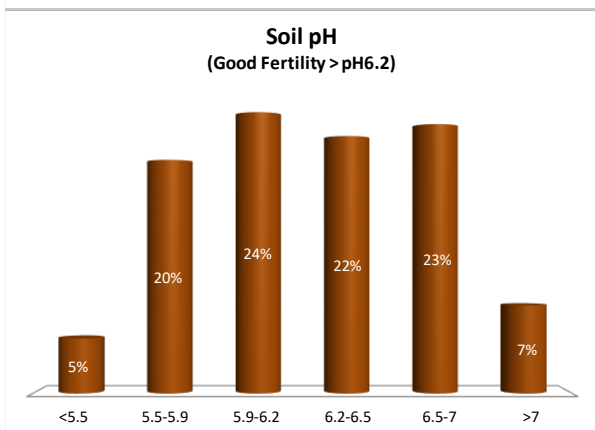

County	Monaghan
Year	2021
Enterprise	All Farms
Number of Samples	828

Soil Analysis Status and Trends

County	Monaghan
Year	2021
Enterprise	Dairy
Number of Samples	497

Soil Analysis Status and Trends

County	Monaghan
Year	2021
Enterprise	Drystock
Number of Samples	281