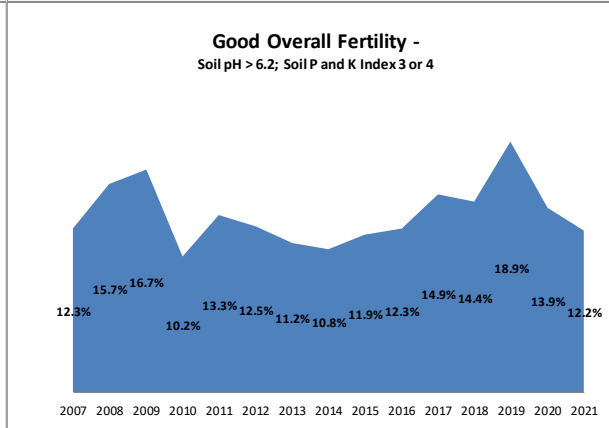

County	Monaghan
Year	2021
Enterprise	All Farms
Number of Samples	828

Soil Analysis Status and Trends

County	Monaghan
Year	2021
Enterprise	Dairy
Number of Samples	497

Soil Analysis Status and Trends

County	Monaghan
Year	2021
Enterprise	Drystock
Number of Samples	281