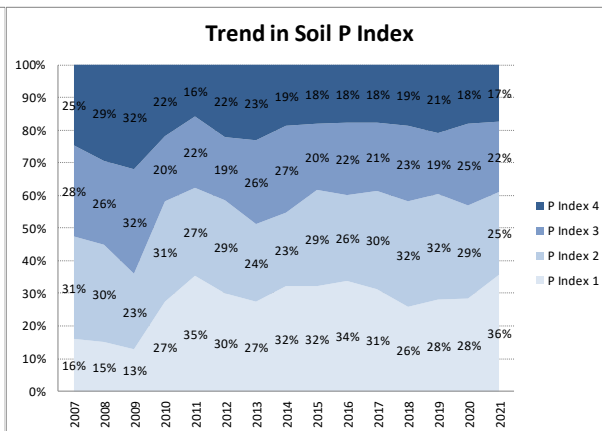

County	Monaghan
Year	2021
Enterprise	All Farms
Number of Samples	828

Soil Analysis Status and Trends

County	Monaghan
Year	2021
Enterprise	Dairy
Number of Samples	497

Soil Analysis Status and Trends

County	Monaghan
Year	2021
Enterprise	Drystock
Number of Samples	281