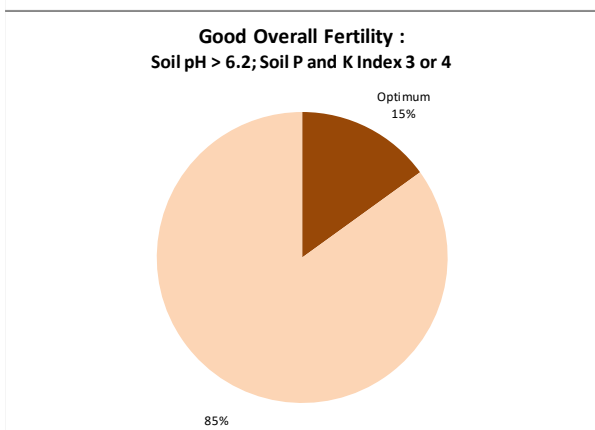

County	Monaghan
Year	2021
Enterprise	All Farms
Number of Samples	828

Soil Analysis Status and Trends

County	Monaghan
Year	2021
Enterprise	Dairy
Number of Samples	497

Soil Analysis Status and Trends

County	Monaghan
Year	2021
Enterprise	Drystock
Number of Samples	281