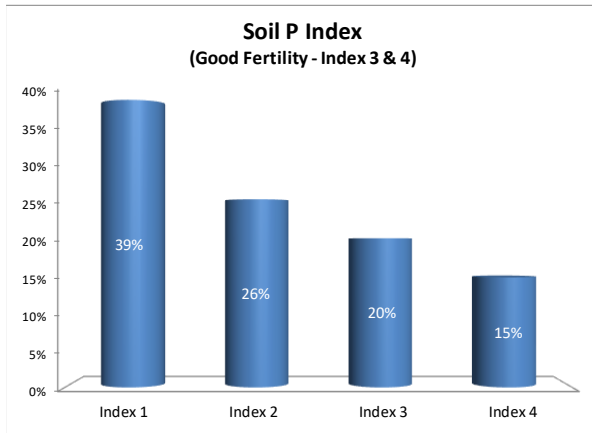

County	Monaghan
Year	2021
Enterprise	All Farms
Number of Samples	828

Soil Analysis Status and Trends

County	Monaghan
Year	2021
Enterprise	Dairy
Number of Samples	497

Soil Analysis Status and Trends

County	Monaghan
Year	2021
Enterprise	Drystock
Number of Samples	281