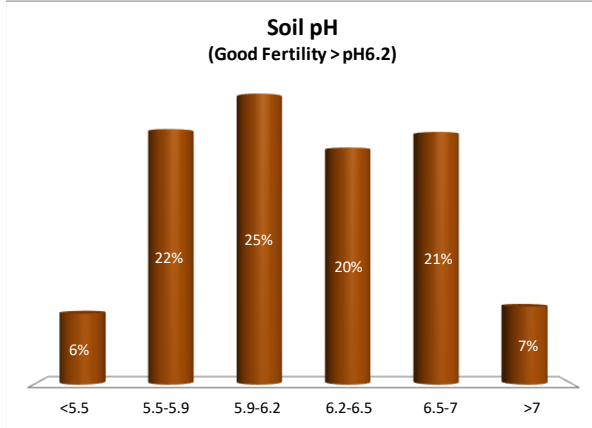

County	Monaghan
Year	2021
Enterprise	All Farms
Number of Samples	828

Soil Analysis Status and Trends

County	Monaghan
Year	2021
Enterprise	Dairy
Number of Samples	497

Soil Analysis Status and Trends

County	Monaghan
Year	2021
Enterprise	Drystock
Number of Samples	281