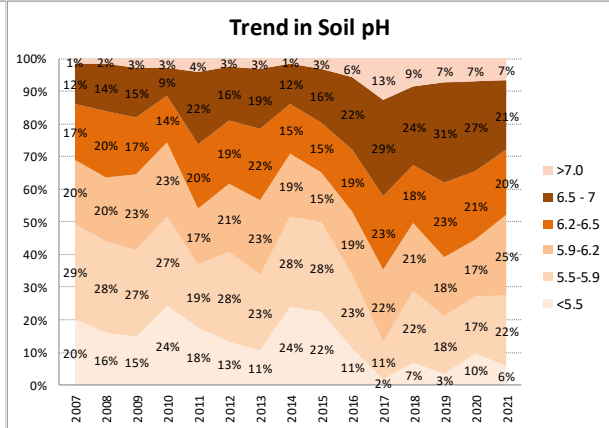

County	Monaghan
Year	2021
Enterprise	All Farms
Number of Samples	828

Soil Analysis Status and Trends

County	Monaghan
Year	2021
Enterprise	Dairy
Number of Samples	497

Soil Analysis Status and Trends

County	Monaghan
Year	2021
Enterprise	Drystock
Number of Samples	281