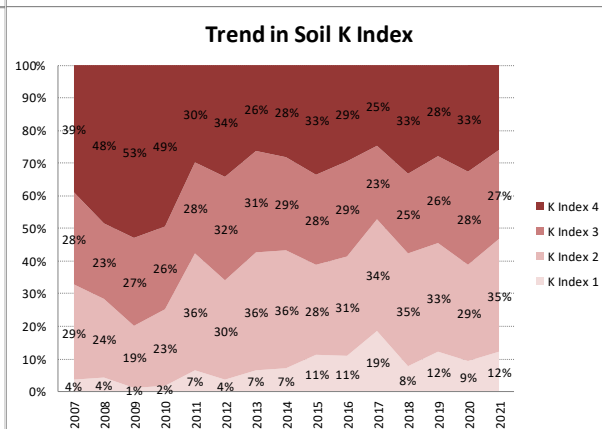

County	Monaghan
Year	2021
Enterprise	All Farms
Number of Samples	828

Soil Analysis Status and Trends

County	Monaghan
Year	2021
Enterprise	Dairy
Number of Samples	497

Soil Analysis Status and Trends

County	Monaghan
Year	2021
Enterprise	Drystock
Number of Samples	281