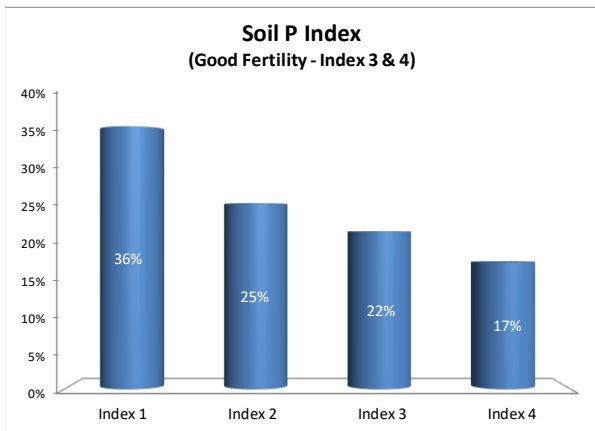

County	Monaghan
Year	2021
Enterprise	All Farms
Number of Samples	828

Soil Analysis Status and Trends

County	Monaghan
Year	2021
Enterprise	Dairy
Number of Samples	497

Soil Analysis Status and Trends

County	Monaghan
Year	2021
Enterprise	Drystock
Number of Samples	281