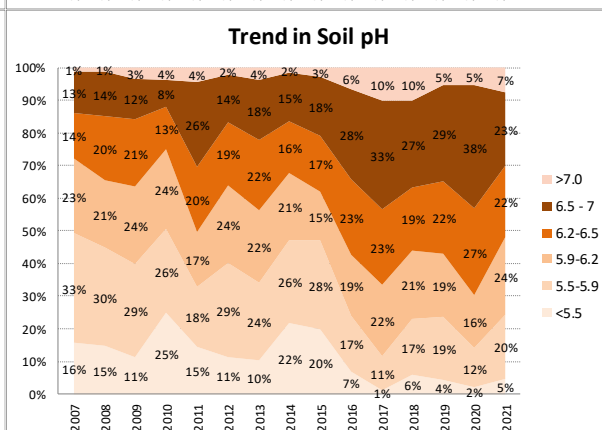

County	Monaghan
Year	2021
Enterprise	All Farms
Number of Samples	828

Soil Analysis Status and Trends

County	Monaghan
Year	2021
Enterprise	Dairy
Number of Samples	497

Soil Analysis Status and Trends

County	Monaghan
Year	2021
Enterprise	Drystock
Number of Samples	281