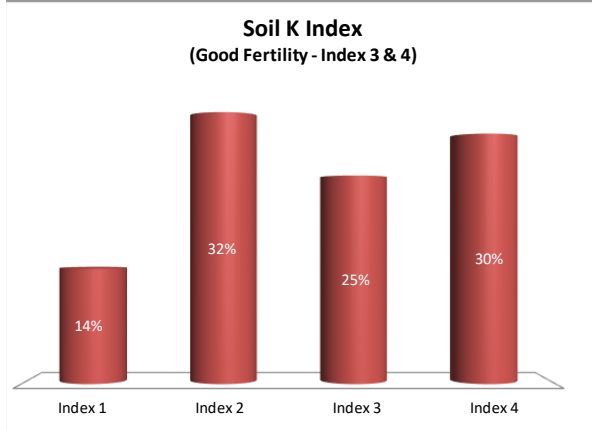

County	Monaghan
Year	2021
Enterprise	All Farms
Number of Samples	828

Soil Analysis Status and Trends

County	Monaghan
Year	2021
Enterprise	Dairy
Number of Samples	497

Soil Analysis Status and Trends

County	Monaghan
Year	2021
Enterprise	Drystock
Number of Samples	281