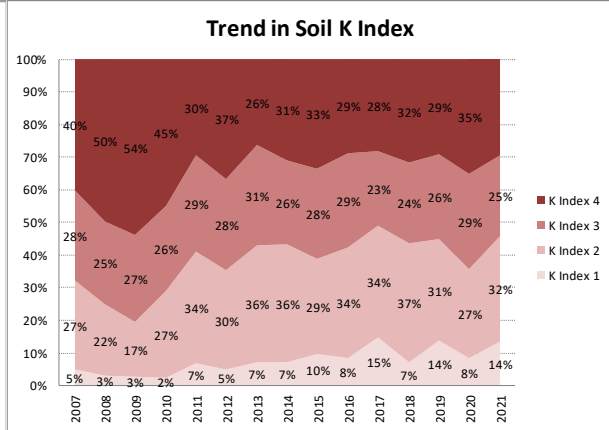

County	Monaghan
Year	2021
Enterprise	All Farms
Number of Samples	828

Soil Analysis Status and Trends

County	Monaghan
Year	2021
Enterprise	Dairy
Number of Samples	497

Soil Analysis Status and Trends

County	Monaghan
Year	2021
Enterprise	Drystock
Number of Samples	281