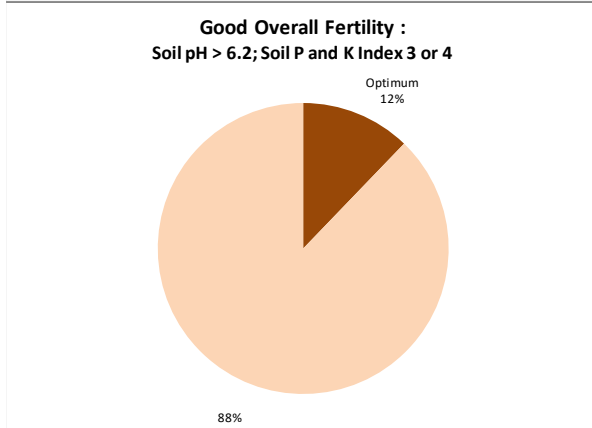

County	Monaghan
Year	2021
Enterprise	All Farms
Number of Samples	828

Soil Analysis Status and Trends

County	Monaghan
Year	2021
Enterprise	Dairy
Number of Samples	497

Soil Analysis Status and Trends

County	Monaghan
Year	2021
Enterprise	Drystock
Number of Samples	281