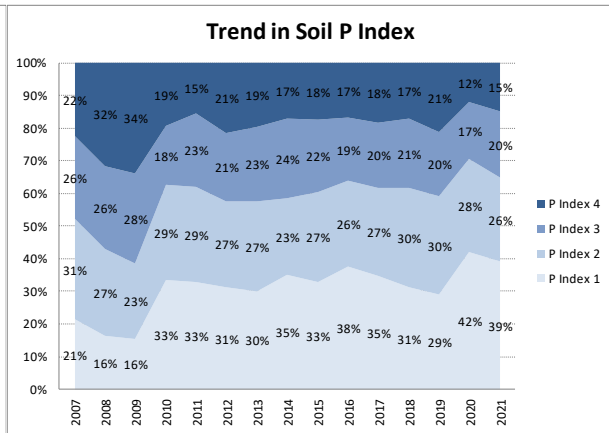

County	Monaghan
Year	2021
Enterprise	All Farms
Number of Samples	828

Soil Analysis Status and Trends

County	Monaghan
Year	2021
Enterprise	Dairy
Number of Samples	497

Soil Analysis Status and Trends

County	Monaghan
Year	2021
Enterprise	Drystock
Number of Samples	281