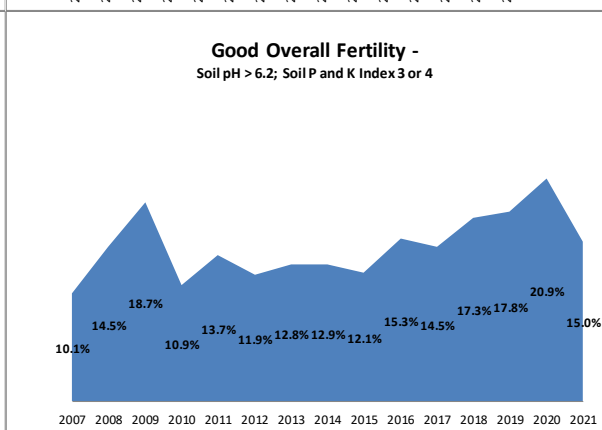

County	Monaghan
Year	2021
Enterprise	All Farms
Number of Samples	828

Soil Analysis Status and Trends

County	Monaghan
Year	2021
Enterprise	Dairy
Number of Samples	497

Soil Analysis Status and Trends

County	Monaghan
Year	2021
Enterprise	Drystock
Number of Samples	281