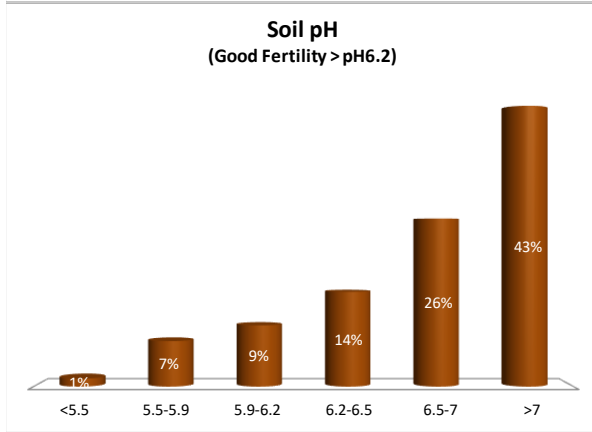

Soil Analysis Status and Trends

County	Offaly
Year	2021
Enterprise	All Farms
Number of Samples	333

Soil Analysis Status and Trends

County	Offaly
Year	2021
Enterprise	Dairy
Number of Samples	125

Soil Analysis Status and Trends