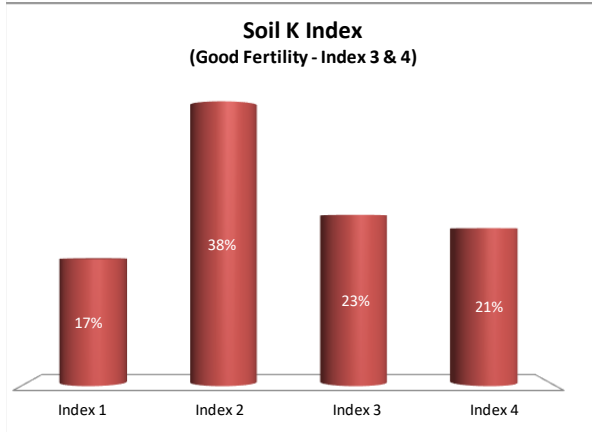

Soil Analysis Status and Trends

County	Offaly
Year	2021
Enterprise	All Farms
Number of Samples	333

Soil Analysis Status and Trends

County	Offaly
Year	2021
Enterprise	Dairy
Number of Samples	125

Soil Analysis Status and Trends