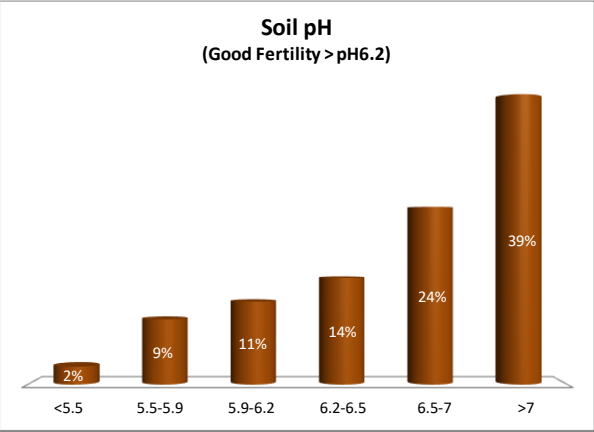

Soil Analysis Status and Trends

County	Offaly
Year	2021
Enterprise	All Farms
Number of Samples	333

Soil Analysis Status and Trends

County	Offaly
Year	2021
Enterprise	Dairy
Number of Samples	125

Soil Analysis Status and Trends