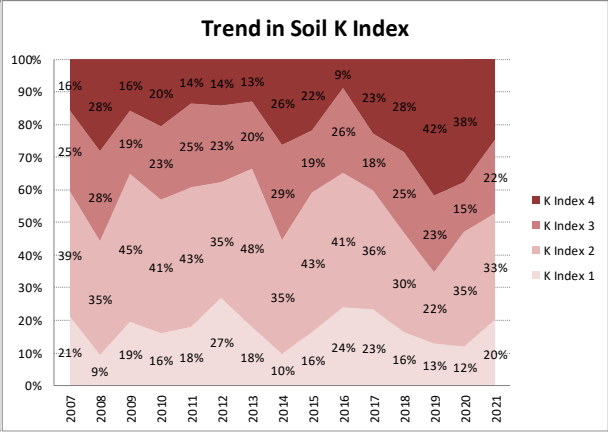

Soil Analysis Status and Trends

County	Offaly
Year	2021
Enterprise	All Farms
Number of Samples	333

Soil Analysis Status and Trends

County	Offaly
Year	2021
Enterprise	Dairy
Number of Samples	125

Soil Analysis Status and Trends