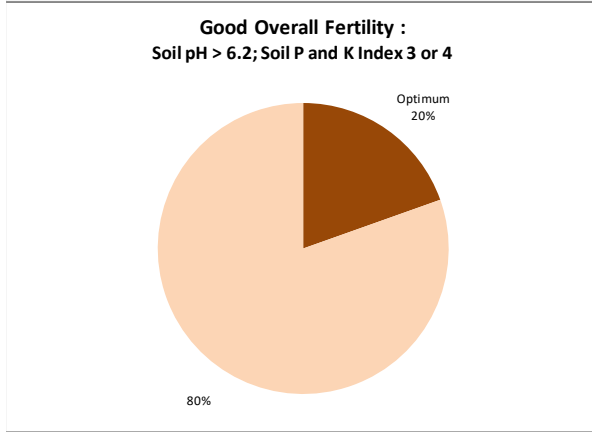

Soil Analysis Status and Trends

County	Offaly
Year	2021
Enterprise	All Farms
Number of Samples	333

Soil Analysis Status and Trends

County	Offaly
Year	2021
Enterprise	Dairy
Number of Samples	125

Soil Analysis Status and Trends