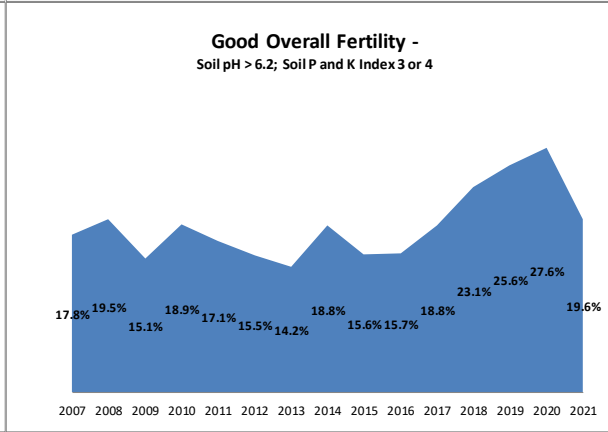

Soil Analysis Status and Trends

County	Offaly
Year	2021
Enterprise	All Farms
Number of Samples	333

Soil Analysis Status and Trends

County	Offaly
Year	2021
Enterprise	Dairy
Number of Samples	125

Soil Analysis Status and Trends