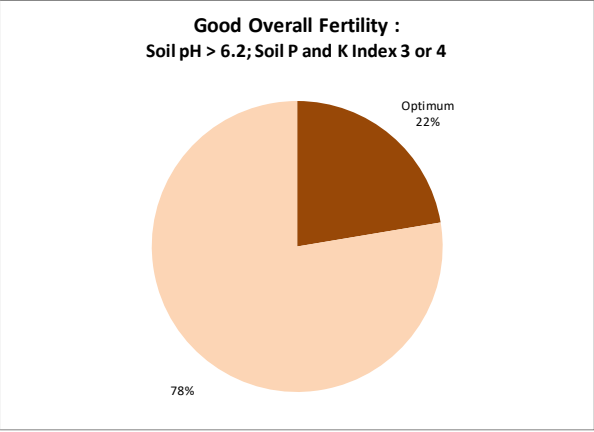

Soil Analysis Status and Trends

County	Offaly
Year	2021
Enterprise	All Farms
Number of Samples	333

Soil Analysis Status and Trends

County	Offaly
Year	2021
Enterprise	Dairy
Number of Samples	125

Soil Analysis Status and Trends