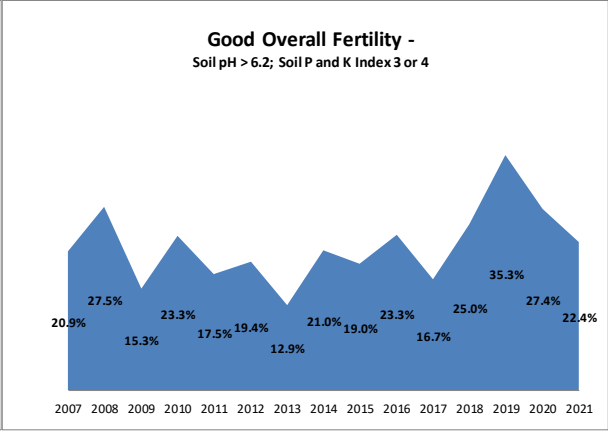

Soil Analysis Status and Trends

County	Offaly
Year	2021
Enterprise	All Farms
Number of Samples	333

Soil Analysis Status and Trends

County	Offaly
Year	2021
Enterprise	Dairy
Number of Samples	125

Soil Analysis Status and Trends