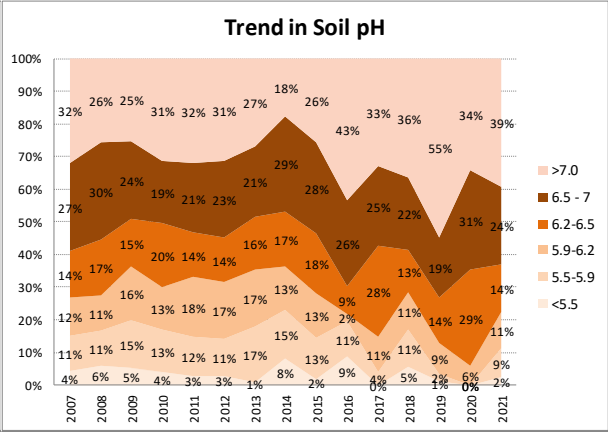

Soil Analysis Status and Trends

County	Offaly
Year	2021
Enterprise	All Farms
Number of Samples	333

Soil Analysis Status and Trends

County	Offaly
Year	2021
Enterprise	Dairy
Number of Samples	125

Soil Analysis Status and Trends