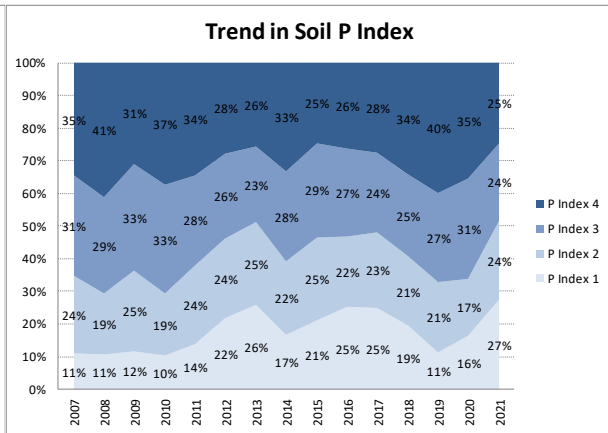

Soil Analysis Status and Trends

County	Offaly
Year	2021
Enterprise	All Farms
Number of Samples	333

Soil Analysis Status and Trends

County	Offaly
Year	2021
Enterprise	Dairy
Number of Samples	125

Soil Analysis Status and Trends