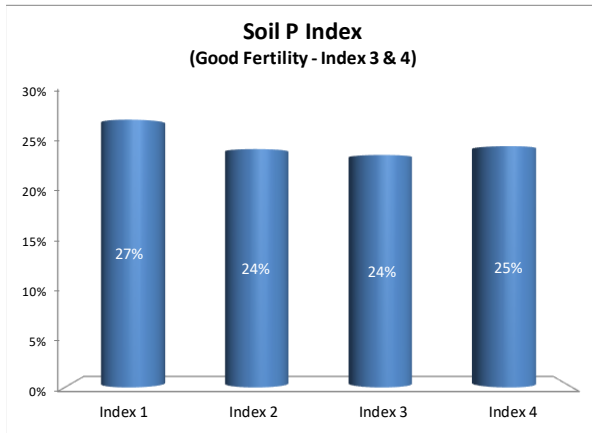

Soil Analysis Status and Trends

County	Offaly
Year	2021
Enterprise	All Farms
Number of Samples	333

Soil Analysis Status and Trends

County	Offaly
Year	2021
Enterprise	Dairy
Number of Samples	125

Soil Analysis Status and Trends