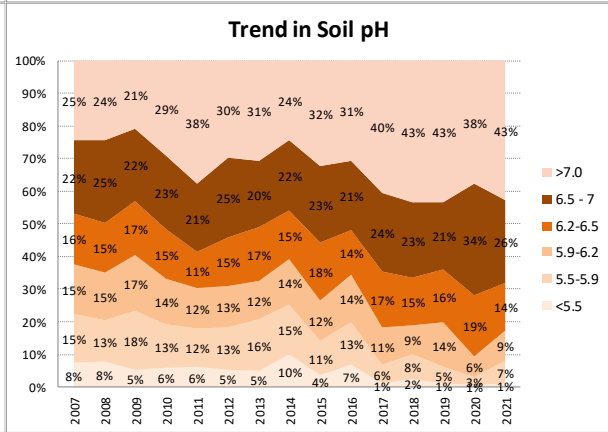

Soil Analysis Status and Trends

County	Offaly
Year	2021
Enterprise	All Farms
Number of Samples	333

Soil Analysis Status and Trends

County	Offaly
Year	2021
Enterprise	Dairy
Number of Samples	125

Soil Analysis Status and Trends