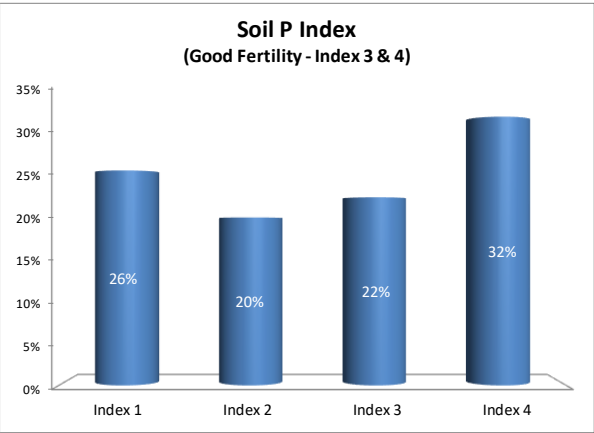

Soil Analysis Status and Trends

County	Offaly
Year	2021
Enterprise	All Farms
Number of Samples	333

Soil Analysis Status and Trends

County	Offaly
Year	2021
Enterprise	Dairy
Number of Samples	125

Soil Analysis Status and Trends