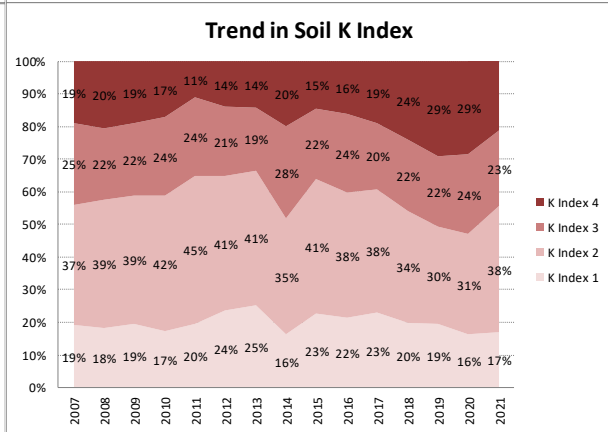

Soil Analysis Status and Trends

County	Offaly
Year	2021
Enterprise	All Farms
Number of Samples	333

Soil Analysis Status and Trends

County	Offaly
Year	2021
Enterprise	Dairy
Number of Samples	125

Soil Analysis Status and Trends