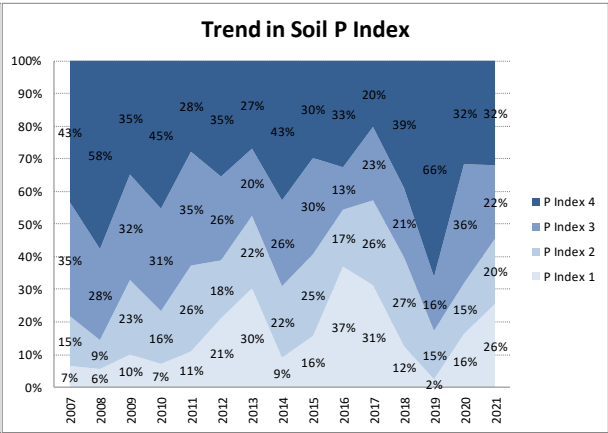

Soil Analysis Status and Trends

County	Offaly
Year	2021
Enterprise	All Farms
Number of Samples	333

Soil Analysis Status and Trends

County	Offaly
Year	2021
Enterprise	Dairy
Number of Samples	125

Soil Analysis Status and Trends