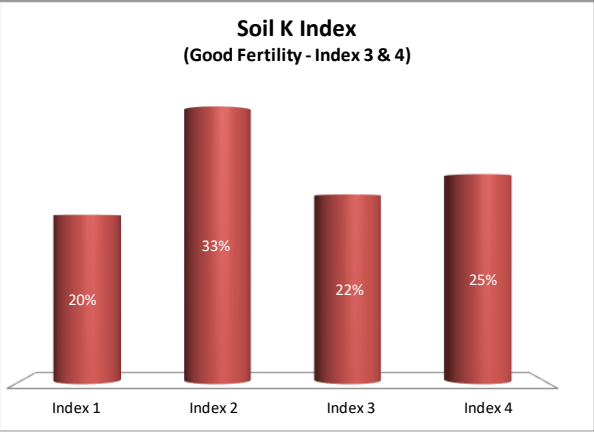

Soil Analysis Status and Trends

County	Offaly
Year	2021
Enterprise	All Farms
Number of Samples	333

Soil Analysis Status and Trends

County	Offaly
Year	2021
Enterprise	Dairy
Number of Samples	125

Soil Analysis Status and Trends