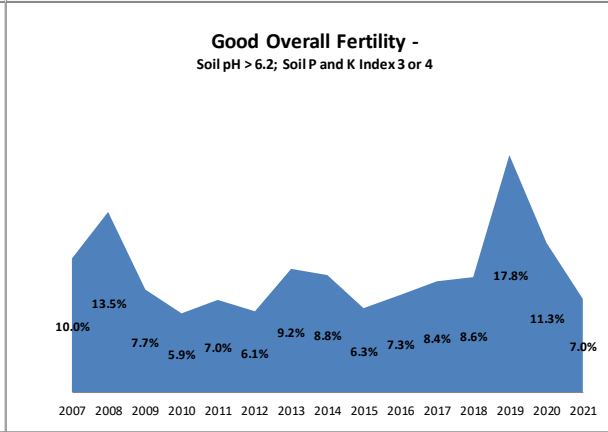

# Soil Analysis Status and Trends

County	Roscommon
Year	2021
Enterprise	All Farms
Number of Samples	331