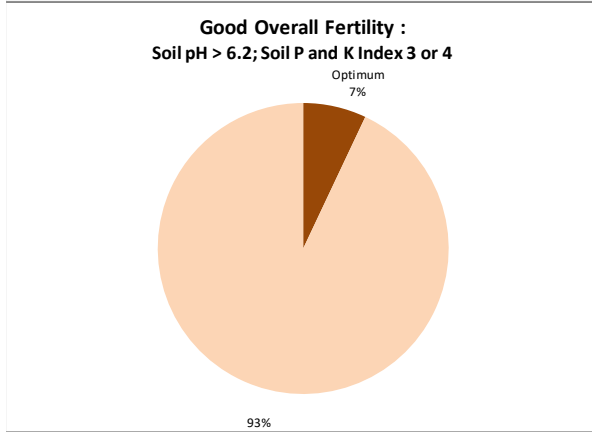

# Soil Analysis Status and Trends

County	Roscommon
Year	2021
Enterprise	All Farms
Number of Samples	331