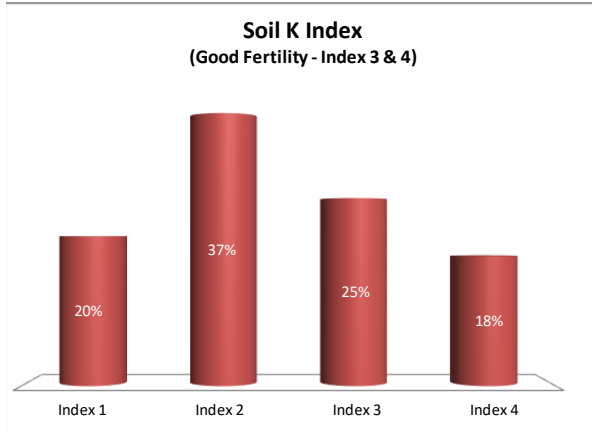

# Soil Analysis Status and Trends

County	Roscommon
Year	2021
Enterprise	All Farms
Number of Samples	331