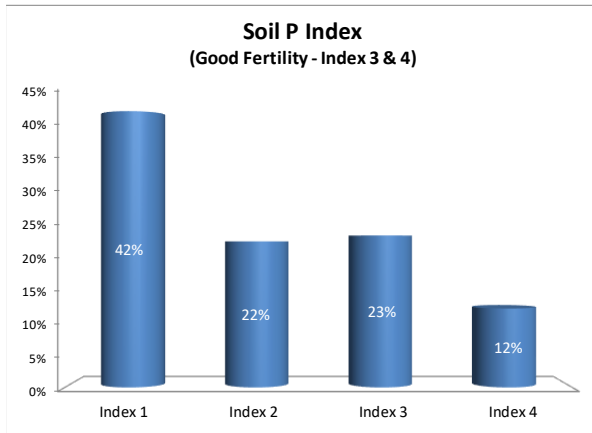

# Soil Analysis Status and Trends

County	Roscommon
Year	2021
Enterprise	All Farms
Number of Samples	331