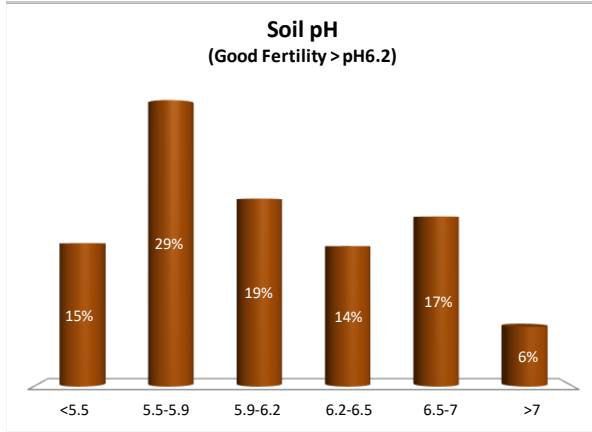

# Soil Analysis Status and Trends

County	Roscommon
Year	2021
Enterprise	All Farms
Number of Samples	331