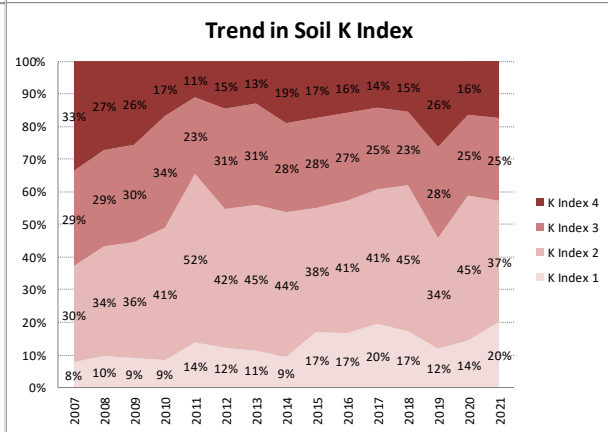

# Soil Analysis Status and Trends

County	Roscommon
Year	2021
Enterprise	All Farms
Number of Samples	331