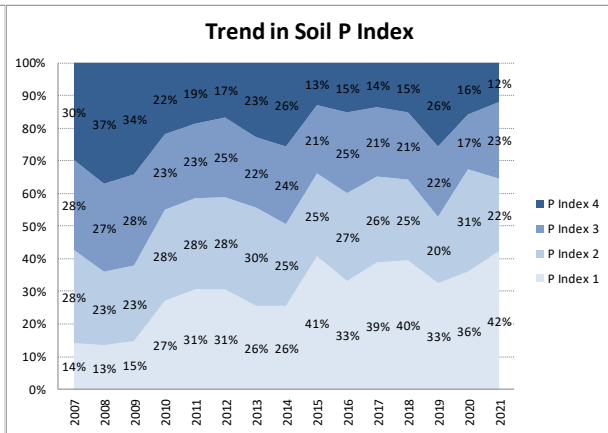

# Soil Analysis Status and Trends

County	Roscommon
Year	2021
Enterprise	All Farms
Number of Samples	331