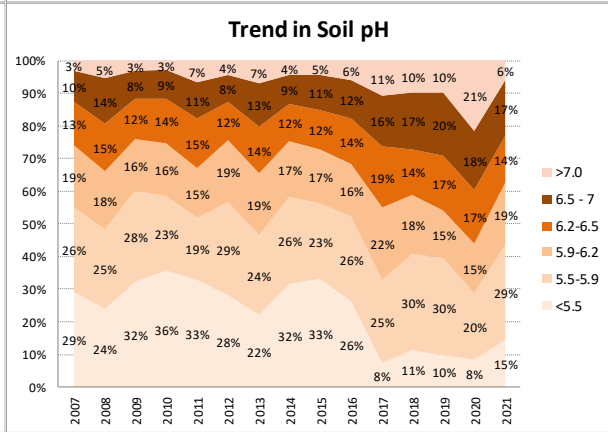

# Soil Analysis Status and Trends

County	Roscommon
Year	2021
Enterprise	All Farms
Number of Samples	331