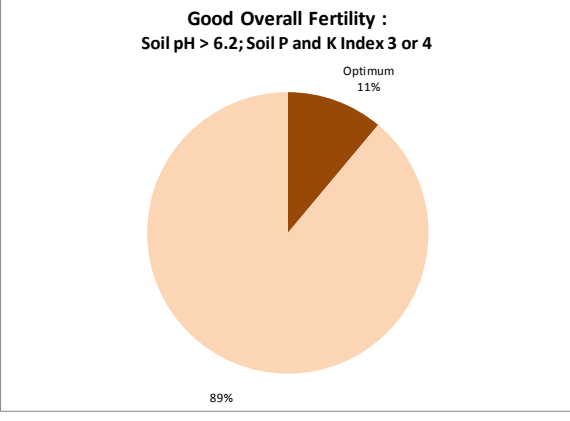

County	Sligo
Year	2019
Enterprise	All Farms
Number of Samples	391

County	Sligo
Year	2019
Enterprise	Drystock
Number of Samples	157