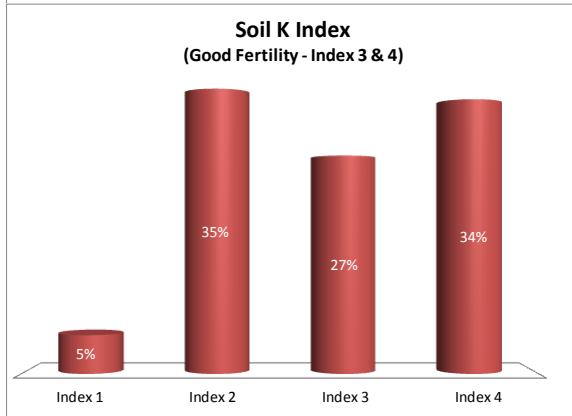

County	Sligo
Year	2019
Enterprise	All Farms
Number of Samples	391

County	Sligo
Year	2019
Enterprise	Drystock
Number of Samples	157