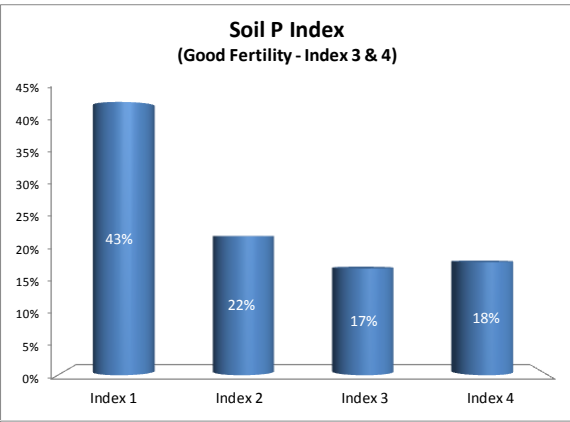

County	Sligo
Year	2019
Enterprise	All Farms
Number of Samples	391

County	Sligo
Year	2019
Enterprise	Drystock
Number of Samples	157