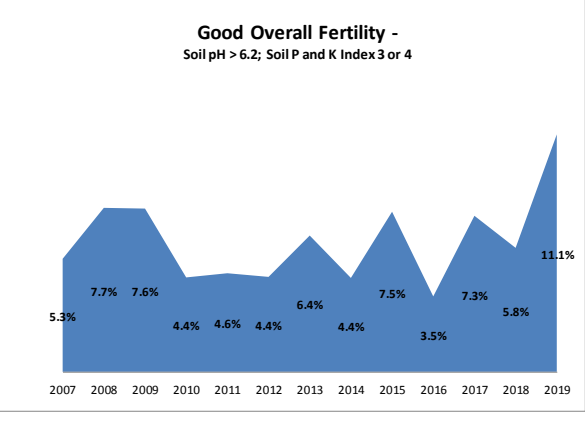

County	Sligo
Year	2019
Enterprise	All Farms
Number of Samples	391

County	Sligo
Year	2019
Enterprise	Drystock
Number of Samples	157