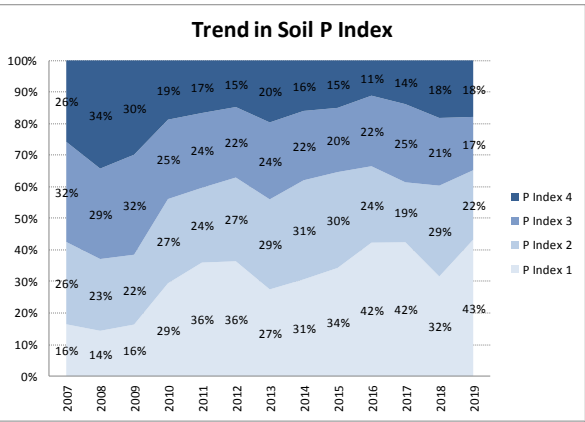

County	Sligo
Year	2019
Enterprise	All Farms
Number of Samples	391

County	Sligo
Year	2019
Enterprise	Drystock
Number of Samples	157