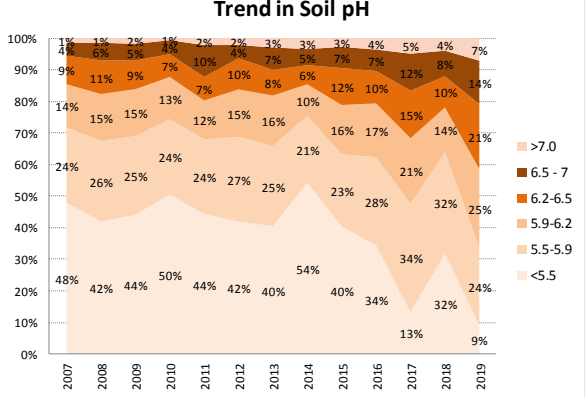

County	Sligo
Year	2019
Enterprise	All Farms
Number of Samples	391

County	Sligo
Year	2019
Enterprise	Drystock
Number of Samples	157