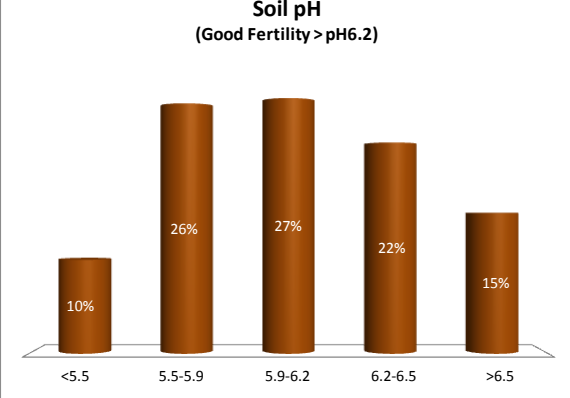

County	Sligo
Year	2019
Enterprise	All Farms
Number of Samples	391

County	Sligo
Year	2019
Enterprise	Drystock
Number of Samples	157