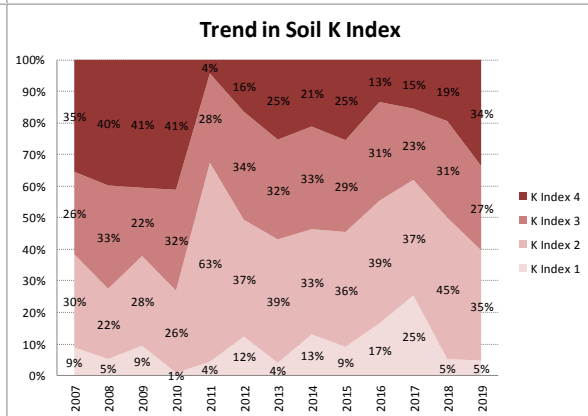

County	Sligo
Year	2019
Enterprise	All Farms
Number of Samples	391

County	Sligo
Year	2019
Enterprise	Drystock
Number of Samples	157