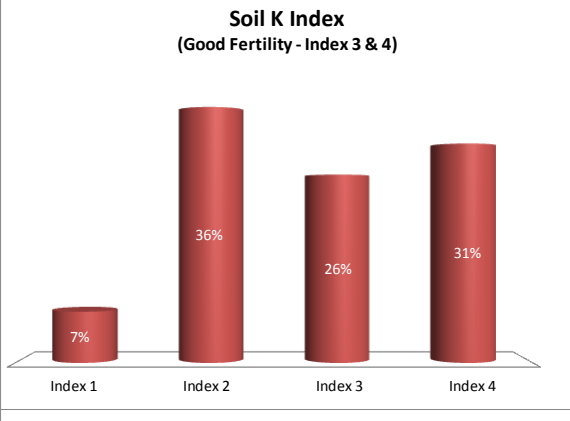

County	Sligo
Year	2019
Enterprise	All Farms
Number of Samples	391

County	Sligo
Year	2019
Enterprise	Drystock
Number of Samples	157