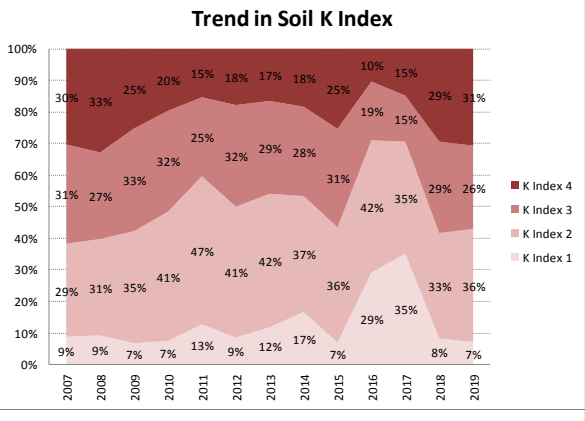

County	Sligo
Year	2019
Enterprise	All Farms
Number of Samples	391

County	Sligo
Year	2019
Enterprise	Drystock
Number of Samples	157