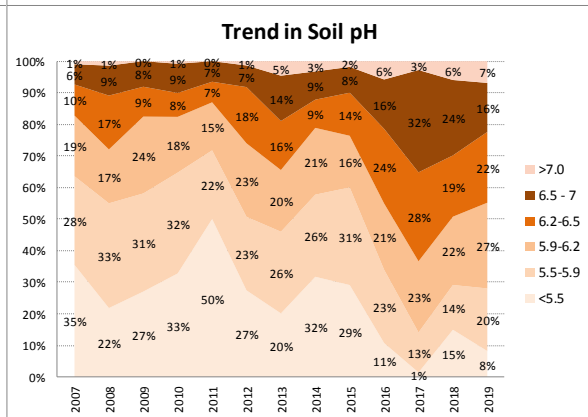

County	Sligo
Year	2019
Enterprise	All Farms
Number of Samples	391

County	Sligo
Year	2019
Enterprise	Drystock
Number of Samples	157