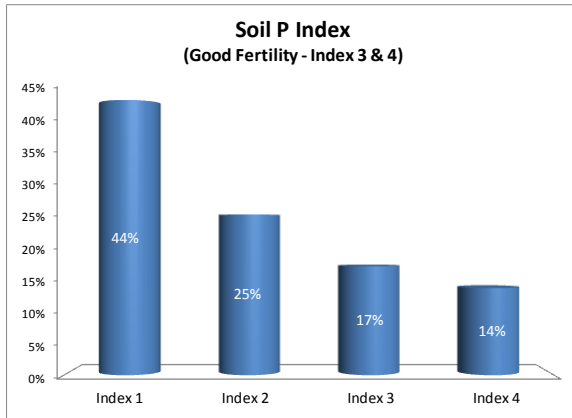

County	Sligo
Year	2019
Enterprise	All Farms
Number of Samples	391

County	Sligo
Year	2019
Enterprise	Drystock
Number of Samples	157