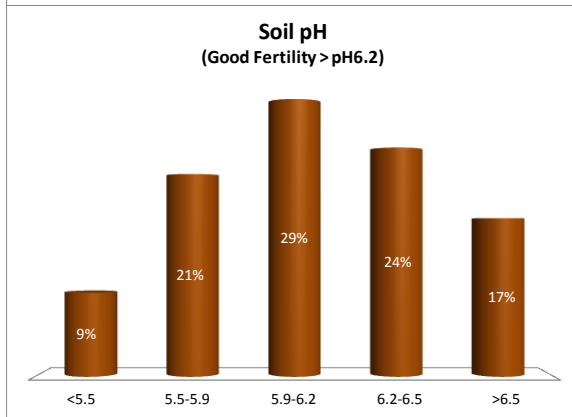

County	Sligo
Year	2019
Enterprise	All Farms
Number of Samples	391

County	Sligo
Year	2019
Enterprise	Drystock
Number of Samples	157