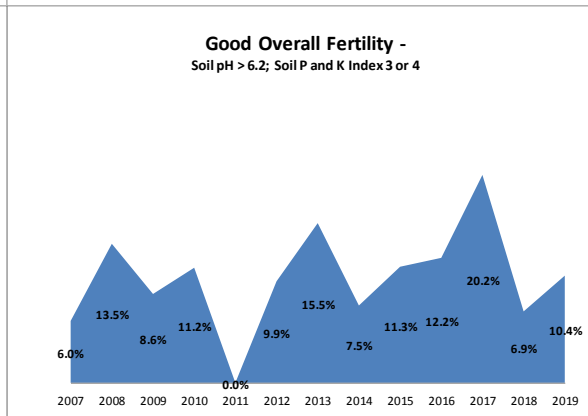

County	Sligo
Year	2019
Enterprise	All Farms
Number of Samples	391

County	Sligo
Year	2019
Enterprise	Drystock
Number of Samples	157