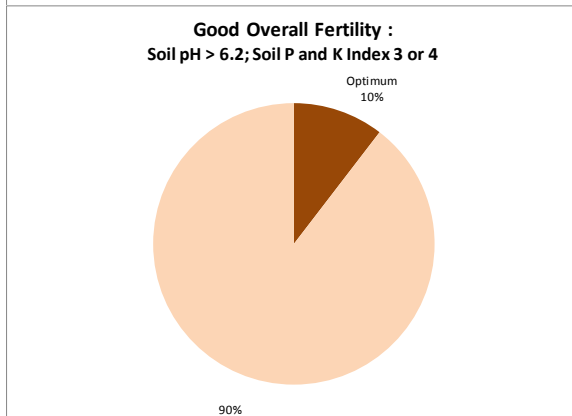

County	Sligo
Year	2019
Enterprise	All Farms
Number of Samples	391

County	Sligo
Year	2019
Enterprise	Drystock
Number of Samples	157