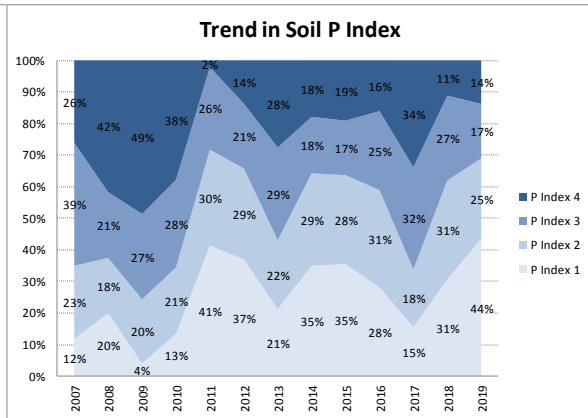

County	Sligo
Year	2019
Enterprise	All Farms
Number of Samples	391

County	Sligo
Year	2019
Enterprise	Drystock
Number of Samples	157