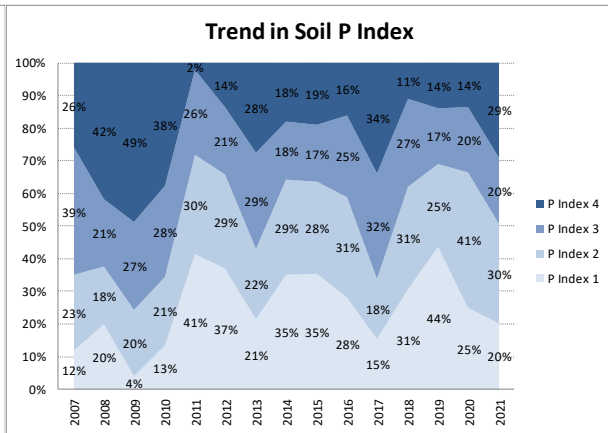

# Soil Analysis Status and Trends

County	Sligo
Year	2021
Enterprise	All Farms
Number of Samples	300

# Soil Analysis Status and Trends

County	Sligo
Year	2021
Enterprise	Dairy
Number of Samples	148