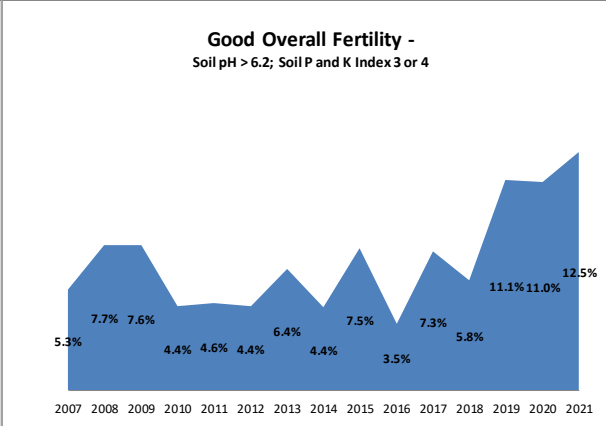

# Soil Analysis Status and Trends

County	Sligo
Year	2021
Enterprise	All Farms
Number of Samples	300

# Soil Analysis Status and Trends

County	Sligo
Year	2021
Enterprise	Dairy
Number of Samples	148