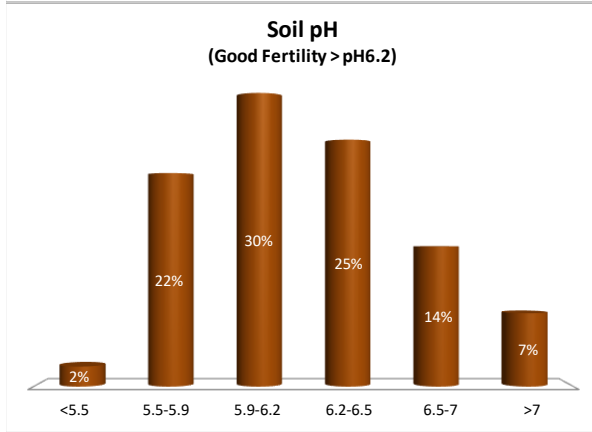

# Soil Analysis Status and Trends

County	Sligo
Year	2021
Enterprise	All Farms
Number of Samples	300

# Soil Analysis Status and Trends

County	Sligo
Year	2021
Enterprise	Dairy
Number of Samples	148