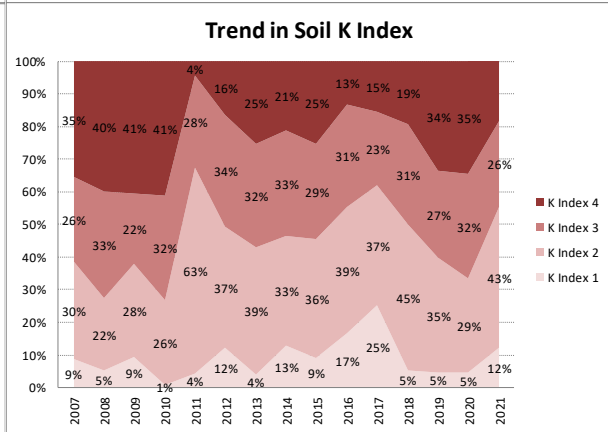

# Soil Analysis Status and Trends

County	Sligo
Year	2021
Enterprise	All Farms
Number of Samples	300

# Soil Analysis Status and Trends

County	Sligo
Year	2021
Enterprise	Dairy
Number of Samples	148