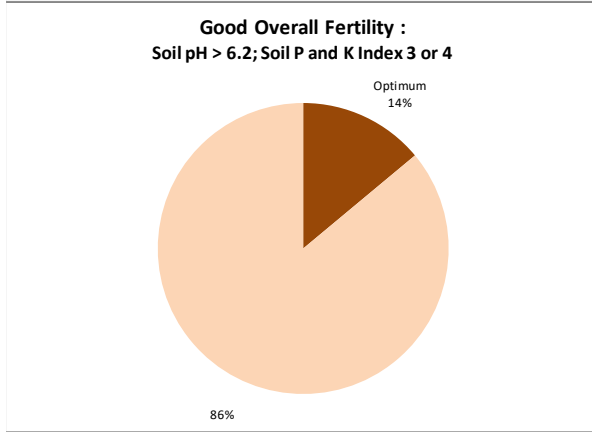

# Soil Analysis Status and Trends

County	Sligo
Year	2021
Enterprise	All Farms
Number of Samples	300

# Soil Analysis Status and Trends

County	Sligo
Year	2021
Enterprise	Dairy
Number of Samples	148