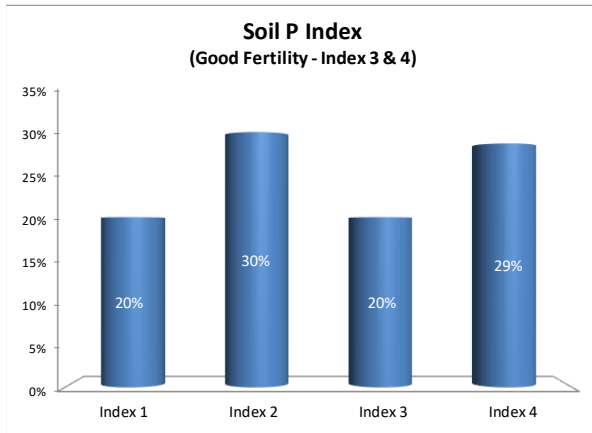

# Soil Analysis Status and Trends

County	Sligo
Year	2021
Enterprise	All Farms
Number of Samples	300

# Soil Analysis Status and Trends

County	Sligo
Year	2021
Enterprise	Dairy
Number of Samples	148