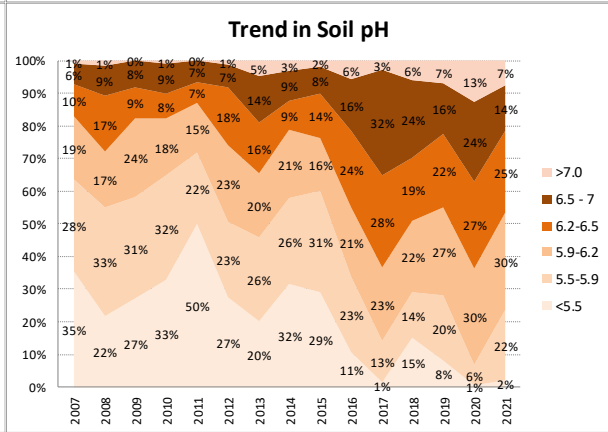

# Soil Analysis Status and Trends

County	Sligo
Year	2021
Enterprise	All Farms
Number of Samples	300

# Soil Analysis Status and Trends

County	Sligo
Year	2021
Enterprise	Dairy
Number of Samples	148