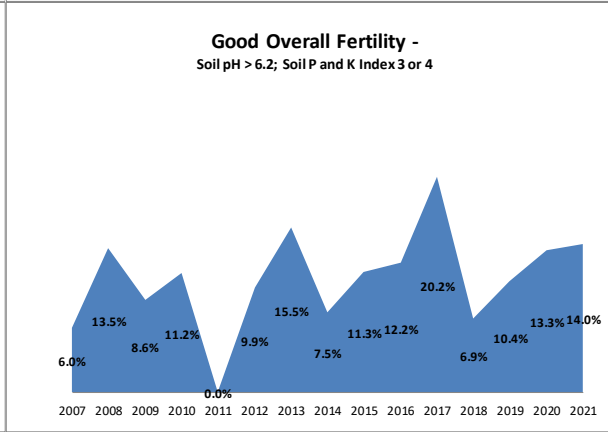

# Soil Analysis Status and Trends

County	Sligo
Year	2021
Enterprise	All Farms
Number of Samples	300

# Soil Analysis Status and Trends

County	Sligo
Year	2021
Enterprise	Dairy
Number of Samples	148