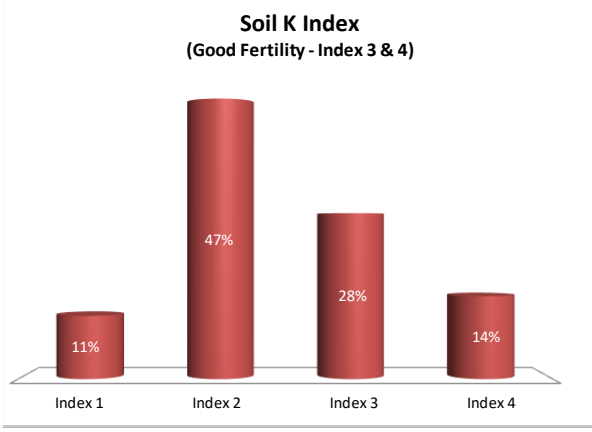

# Soil Analysis Status and Trends

County	Sligo
Year	2021
Enterprise	All Farms
Number of Samples	300

# Soil Analysis Status and Trends

County	Sligo
Year	2021
Enterprise	Dairy
Number of Samples	148