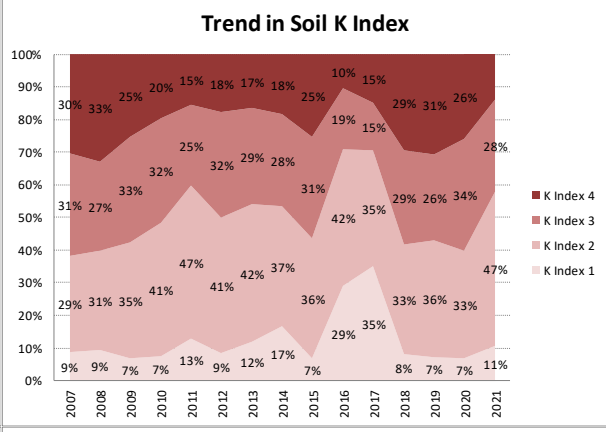

# Soil Analysis Status and Trends

County	Sligo
Year	2021
Enterprise	All Farms
Number of Samples	300

# Soil Analysis Status and Trends

County	Sligo
Year	2021
Enterprise	Dairy
Number of Samples	148