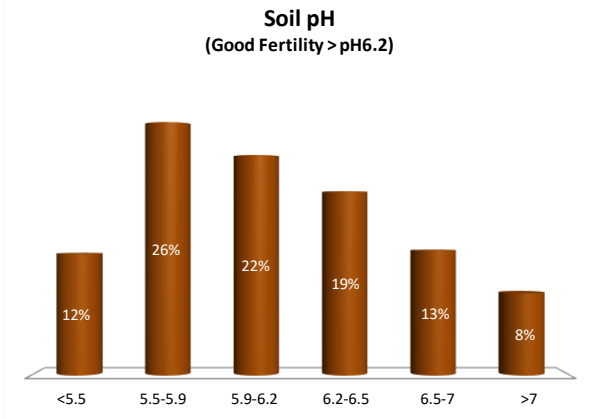

# Soil Analysis Status and Trends

County	Sligo
Year	2021
Enterprise	All Farms
Number of Samples	300

# Soil Analysis Status and Trends

County	Sligo
Year	2021
Enterprise	Dairy
Number of Samples	148