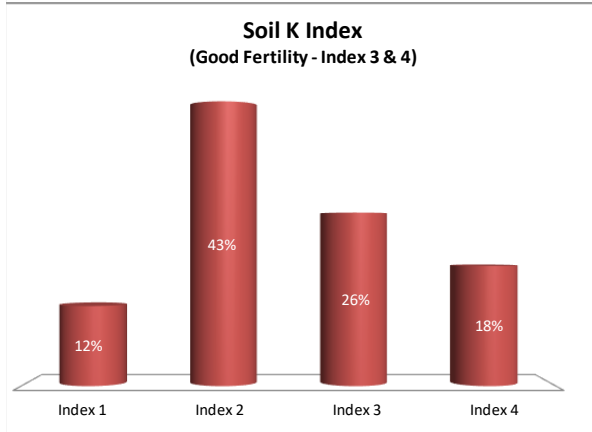

# Soil Analysis Status and Trends

County	Sligo
Year	2021
Enterprise	All Farms
Number of Samples	300

# Soil Analysis Status and Trends

County	Sligo
Year	2021
Enterprise	Dairy
Number of Samples	148