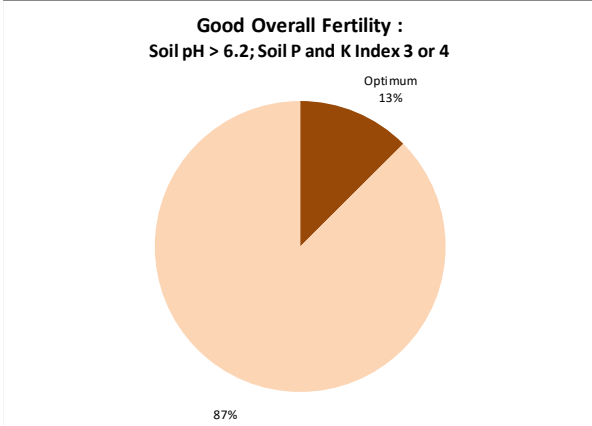

# Soil Analysis Status and Trends

County	Sligo
Year	2021
Enterprise	All Farms
Number of Samples	300

# Soil Analysis Status and Trends

County	Sligo
Year	2021
Enterprise	Dairy
Number of Samples	148