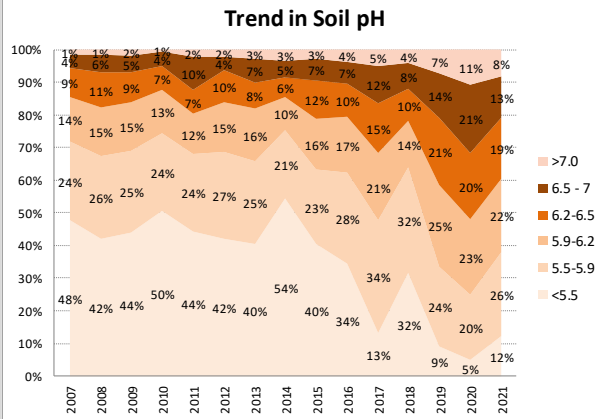

# Soil Analysis Status and Trends

County	Sligo
Year	2021
Enterprise	All Farms
Number of Samples	300

# Soil Analysis Status and Trends

County	Sligo
Year	2021
Enterprise	Dairy
Number of Samples	148