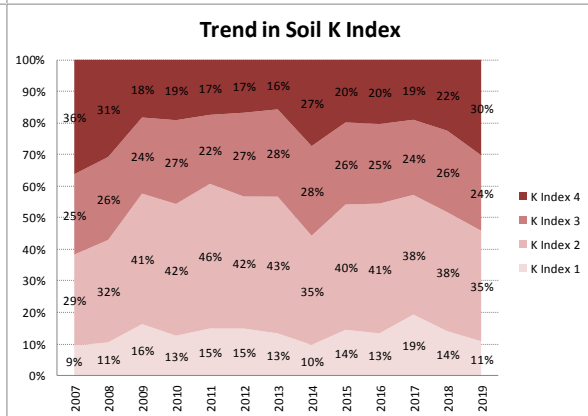

| | |
|-------------------|-----------|
| County | Tipperary |
| Year | 2019 |
| Enterprise | All Farms |
| Number of Samples | 2,245 |

| | |
|-------------------|-----------|
| County | Tipperary |
| Year | 2019 |
| Enterprise | Drystock |
| Number of Samples | 596 |