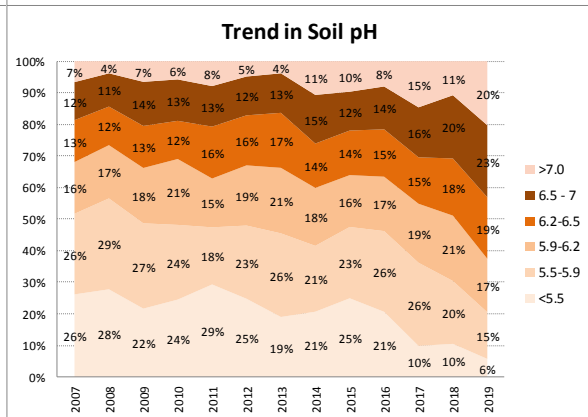

| | |
|-------------------|-----------|
| County | Tipperary |
| Year | 2019 |
| Enterprise | All Farms |
| Number of Samples | 2,245 |

| | |
|-------------------|-----------|
| County | Tipperary |
| Year | 2019 |
| Enterprise | Drystock |
| Number of Samples | 596 |