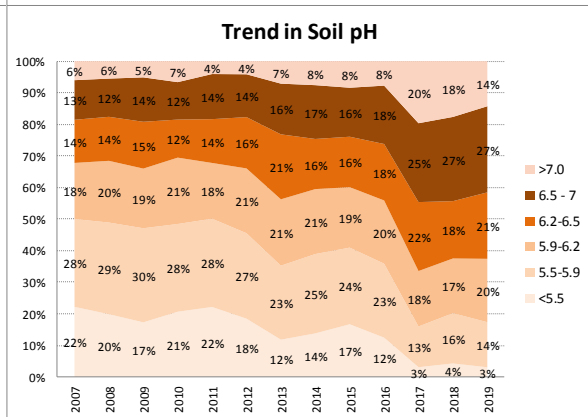

| | |
|-------------------|-----------|
| County | Tipperary |
| Year | 2019 |
| Enterprise | All Farms |
| Number of Samples | 2,245 |

| | |
|-------------------|-----------|
| County | Tipperary |
| Year | 2019 |
| Enterprise | Drystock |
| Number of Samples | 596 |