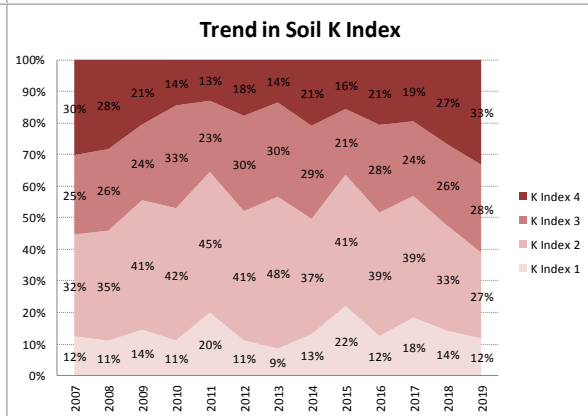

| | |
|-------------------|-----------|
| County | Tipperary |
| Year | 2019 |
| Enterprise | All Farms |
| Number of Samples | 2,245 |

| | |
|-------------------|-----------|
| County | Tipperary |
| Year | 2019 |
| Enterprise | Drystock |
| Number of Samples | 596 |