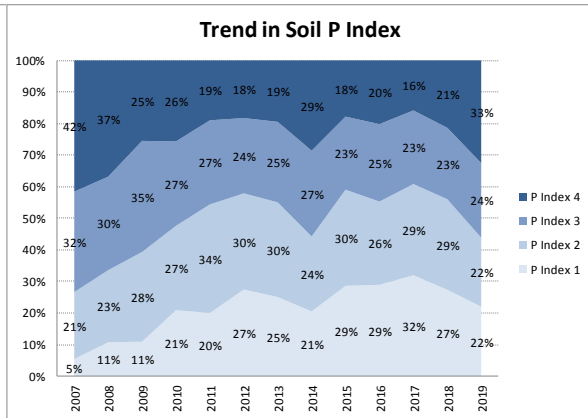

| | |
|-------------------|-----------|
| County | Tipperary |
| Year | 2019 |
| Enterprise | All Farms |
| Number of Samples | 2,245 |

| | |
|-------------------|-----------|
| County | Tipperary |
| Year | 2019 |
| Enterprise | Drystock |
| Number of Samples | 596 |