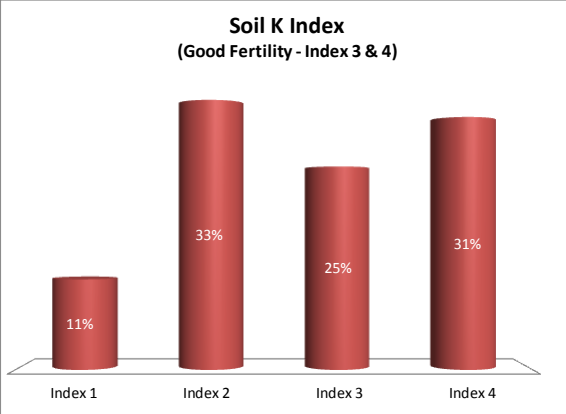

| | |
|-------------------|-----------|
| County | Tipperary |
| Year | 2019 |
| Enterprise | All Farms |
| Number of Samples | 2,245 |

| | |
|-------------------|-----------|
| County | Tipperary |
| Year | 2019 |
| Enterprise | Drystock |
| Number of Samples | 596 |