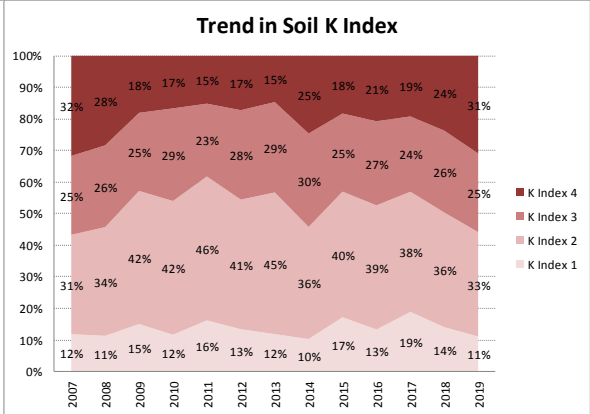

| | |
|-------------------|-----------|
| County | Tipperary |
| Year | 2019 |
| Enterprise | All Farms |
| Number of Samples | 2,245 |

| | |
|-------------------|-----------|
| County | Tipperary |
| Year | 2019 |
| Enterprise | Drystock |
| Number of Samples | 596 |