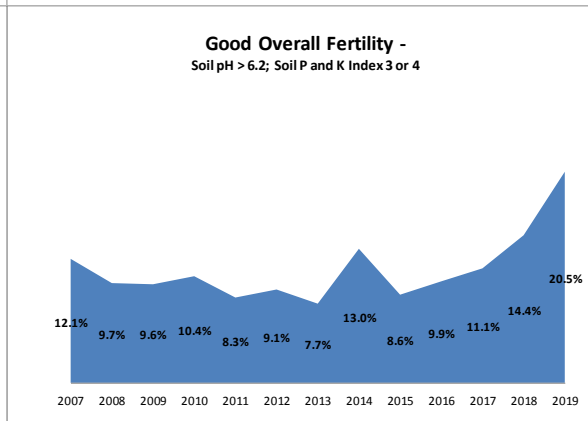

| | |
|-------------------|-----------|
| County | Tipperary |
| Year | 2019 |
| Enterprise | All Farms |
| Number of Samples | 2,245 |

| | |
|-------------------|-----------|
| County | Tipperary |
| Year | 2019 |
| Enterprise | Drystock |
| Number of Samples | 596 |