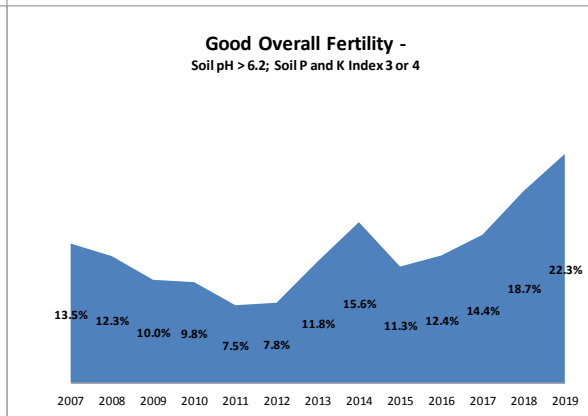

| | |
|-------------------|-----------|
| County | Tipperary |
| Year | 2019 |
| Enterprise | All Farms |
| Number of Samples | 2,245 |

| | |
|-------------------|-----------|
| County | Tipperary |
| Year | 2019 |
| Enterprise | Drystock |
| Number of Samples | 596 |