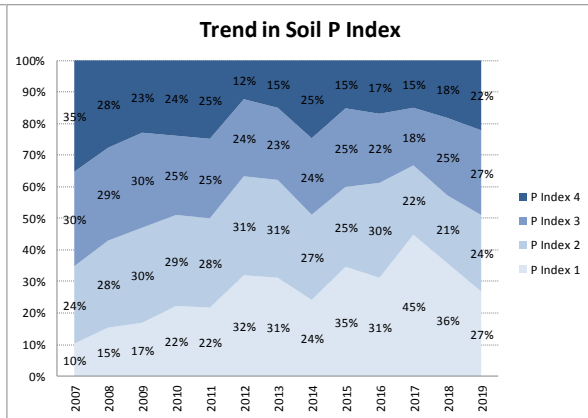

| | |
|-------------------|-----------|
| County | Tipperary |
| Year | 2019 |
| Enterprise | All Farms |
| Number of Samples | 2,245 |

| | |
|-------------------|-----------|
| County | Tipperary |
| Year | 2019 |
| Enterprise | Drystock |
| Number of Samples | 596 |