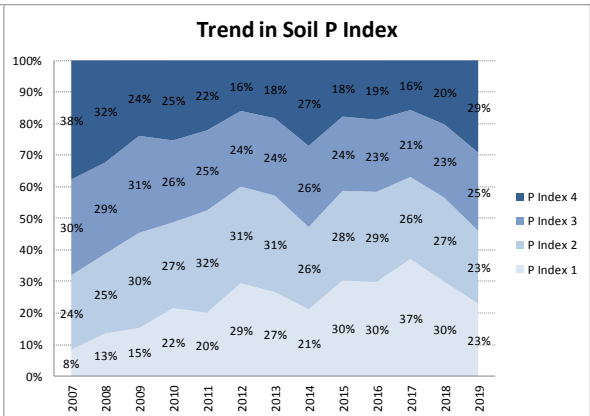

| | |
|-------------------|-----------|
| County | Tipperary |
| Year | 2019 |
| Enterprise | All Farms |
| Number of Samples | 2,245 |

| | |
|-------------------|-----------|
| County | Tipperary |
| Year | 2019 |
| Enterprise | Drystock |
| Number of Samples | 596 |