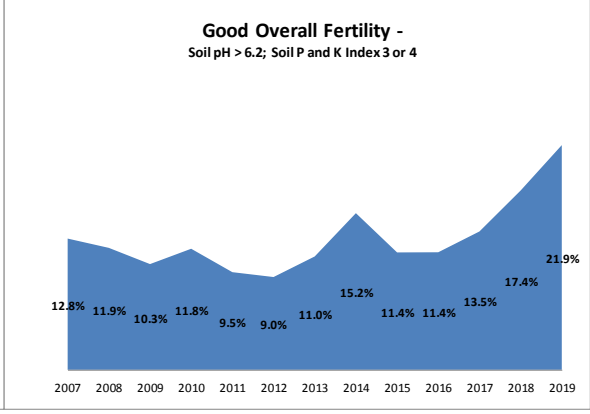

| | |
|-------------------|-----------|
| County | Tipperary |
| Year | 2019 |
| Enterprise | All Farms |
| Number of Samples | 2,245 |

| | |
|-------------------|-----------|
| County | Tipperary |
| Year | 2019 |
| Enterprise | Drystock |
| Number of Samples | 596 |