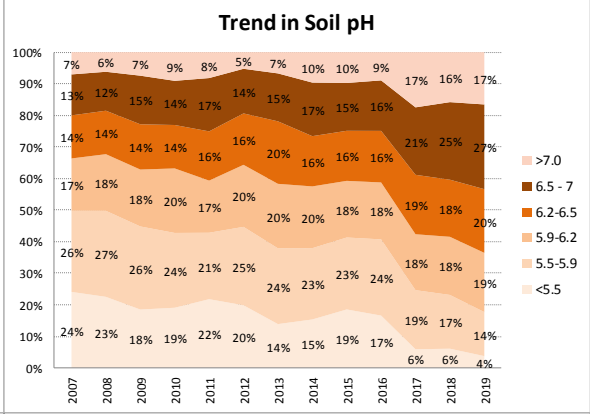

| | |
|-------------------|-----------|
| County | Tipperary |
| Year | 2019 |
| Enterprise | All Farms |
| Number of Samples | 2,245 |

| | |
|-------------------|-----------|
| County | Tipperary |
| Year | 2019 |
| Enterprise | Drystock |
| Number of Samples | 596 |