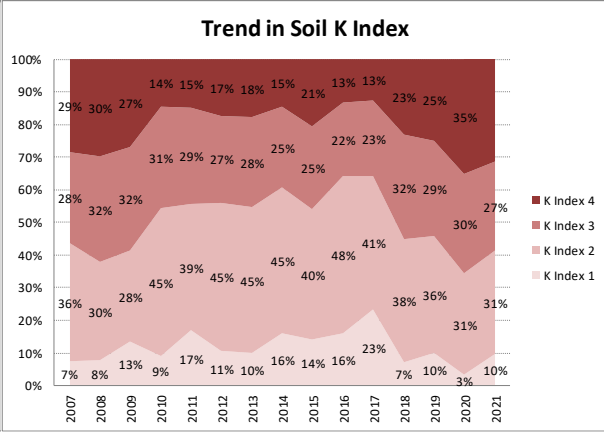

# Soil Analysis Status and Trends

County	Waterford
Year	2021
Enterprise	Dairy
Number of Samples	778

# Soil Analysis Status and Trends

County	Waterford
Year	2021
Enterprise	Drystock
Number of Samples	139