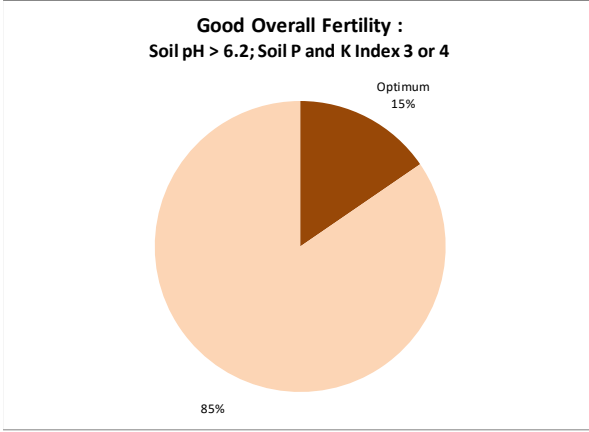

# Soil Analysis Status and Trends

County	Waterford
Year	2021
Enterprise	Dairy
Number of Samples	778

# Soil Analysis Status and Trends

County	Waterford
Year	2021
Enterprise	Drystock
Number of Samples	139