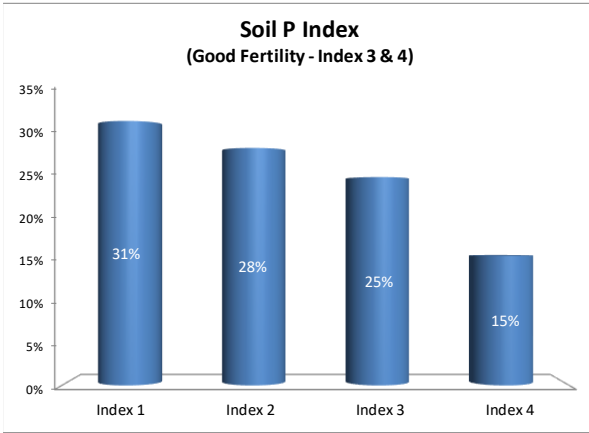

# Soil Analysis Status and Trends

County	Waterford
Year	2021
Enterprise	Dairy
Number of Samples	778

# Soil Analysis Status and Trends

County	Waterford
Year	2021
Enterprise	Drystock
Number of Samples	139