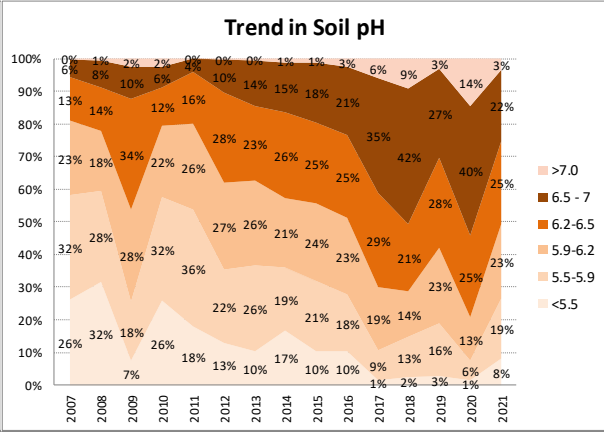

# Soil Analysis Status and Trends

County	Waterford
Year	2021
Enterprise	Dairy
Number of Samples	778

# Soil Analysis Status and Trends

County	Waterford
Year	2021
Enterprise	Drystock
Number of Samples	139