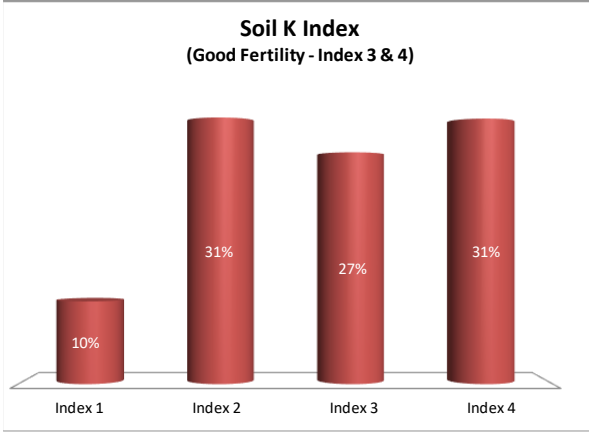

# Soil Analysis Status and Trends

County	Waterford
Year	2021
Enterprise	Dairy
Number of Samples	778

# Soil Analysis Status and Trends

County	Waterford
Year	2021
Enterprise	Drystock
Number of Samples	139