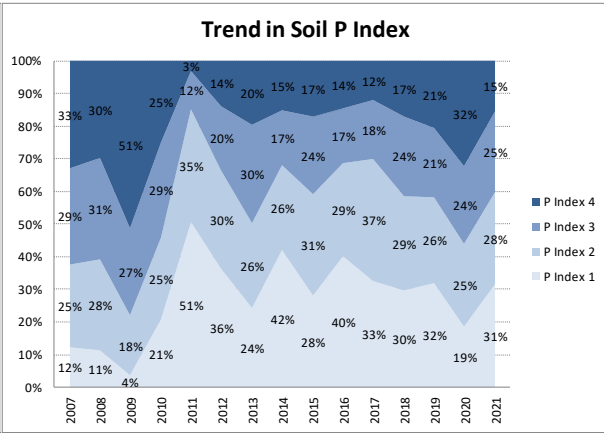

# Soil Analysis Status and Trends

County	Waterford
Year	2021
Enterprise	Dairy
Number of Samples	778

# Soil Analysis Status and Trends

County	Waterford
Year	2021
Enterprise	Drystock
Number of Samples	139