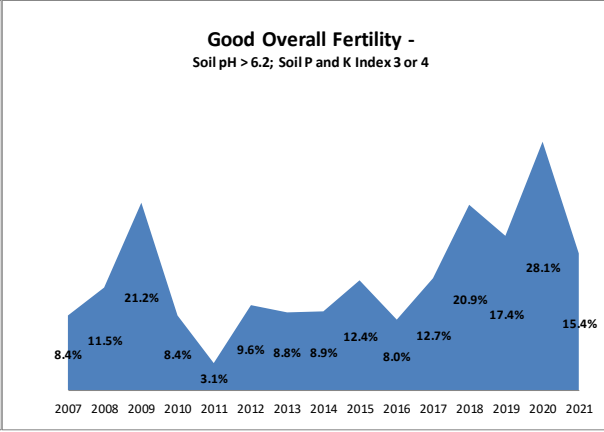

# Soil Analysis Status and Trends

County	Waterford
Year	2021
Enterprise	Dairy
Number of Samples	778

# Soil Analysis Status and Trends

County	Waterford
Year	2021
Enterprise	Drystock
Number of Samples	139