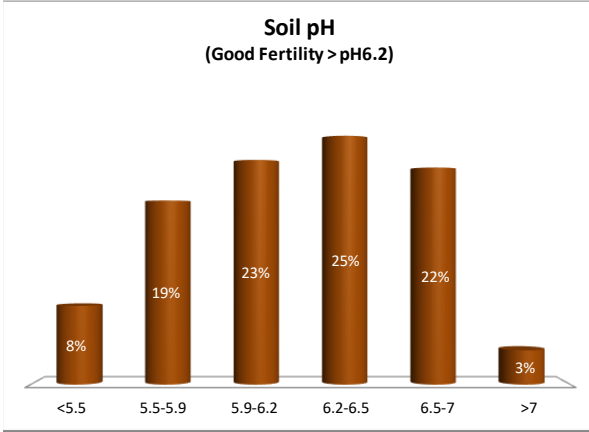

# Soil Analysis Status and Trends

County	Waterford
Year	2021
Enterprise	Dairy
Number of Samples	778

# Soil Analysis Status and Trends

County	Waterford
Year	2021
Enterprise	Drystock
Number of Samples	139