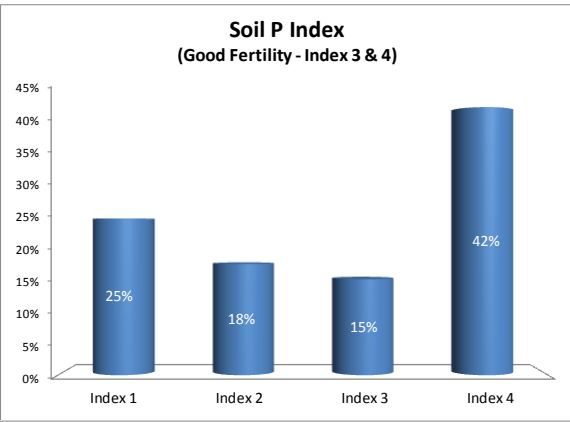

County	Westmeath
Year	2019
Enterprise	Dairy
Number of Samples	125

County	Westmeath
Year	2019
Enterprise	Drystock
Number of Samples	174

County	Westmeath
Year	2019
Enterprise	Tillage
Number of Samples	57

Caution - Graphics based on low sample number