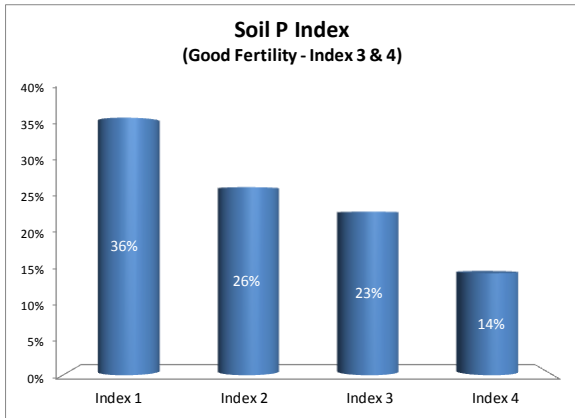

County	Westmeath
Year	2019
Enterprise	Dairy
Number of Samples	125

County	Westmeath
Year	2019
Enterprise	Drystock
Number of Samples	174

County	Westmeath
Year	2019
Enterprise	Tillage
Number of Samples	57

Caution - Graphics based on low sample number