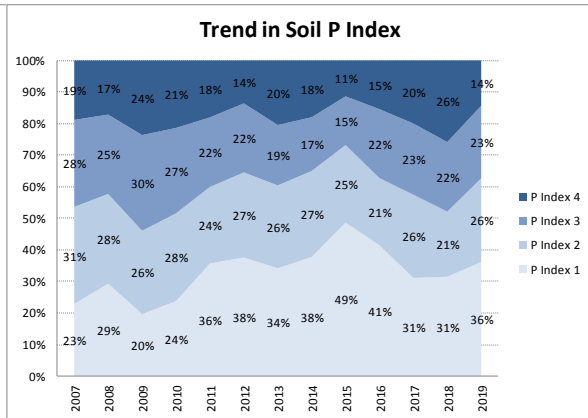

County	Westmeath
Year	2019
Enterprise	Dairy
Number of Samples	125

County	Westmeath
Year	2019
Enterprise	Drystock
Number of Samples	174

County	Westmeath
Year	2019
Enterprise	Tillage
Number of Samples	57

Caution - Graphics based on low sample number