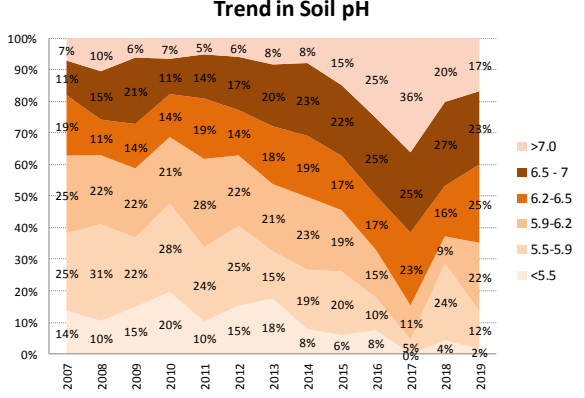

County	Westmeath
Year	2019
Enterprise	Dairy
Number of Samples	125

County	Westmeath
Year	2019
Enterprise	Drystock
Number of Samples	174

County	Westmeath
Year	2019
Enterprise	Tillage
Number of Samples	57

Caution - Graphics based on low sample number