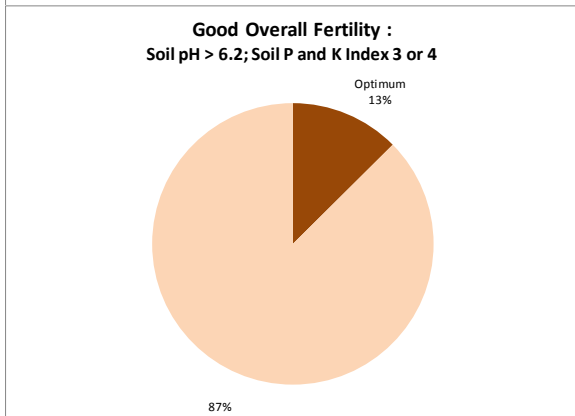

County	Westmeath
Year	2019
Enterprise	Dairy
Number of Samples	125

County	Westmeath
Year	2019
Enterprise	Drystock
Number of Samples	174

County	Westmeath
Year	2019
Enterprise	Tillage
Number of Samples	57

Caution - Graphics based on low sample number