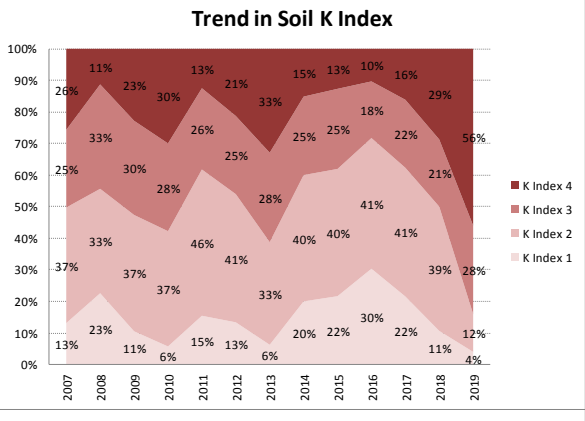

County	Westmeath
Year	2019
Enterprise	Dairy
Number of Samples	125

County	Westmeath
Year	2019
Enterprise	Drystock
Number of Samples	174

County	Westmeath
Year	2019
Enterprise	Tillage
Number of Samples	57

Caution - Graphics based on low sample number