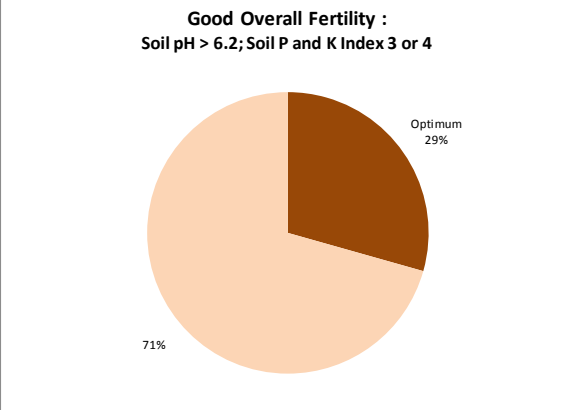

County	Westmeath
Year	2019
Enterprise	Dairy
Number of Samples	125

County	Westmeath
Year	2019
Enterprise	Drystock
Number of Samples	174

County	Westmeath
Year	2019
Enterprise	Tillage
Number of Samples	57

Caution - Graphics based on low sample number