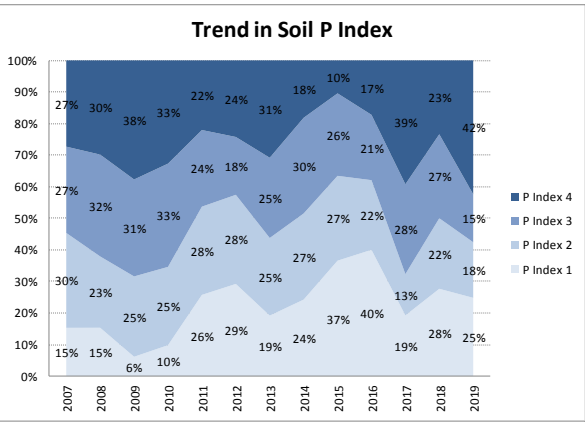

County	Westmeath
Year	2019
Enterprise	Dairy
Number of Samples	125

County	Westmeath
Year	2019
Enterprise	Drystock
Number of Samples	174

County	Westmeath
Year	2019
Enterprise	Tillage
Number of Samples	57

Caution - Graphics based on low sample number