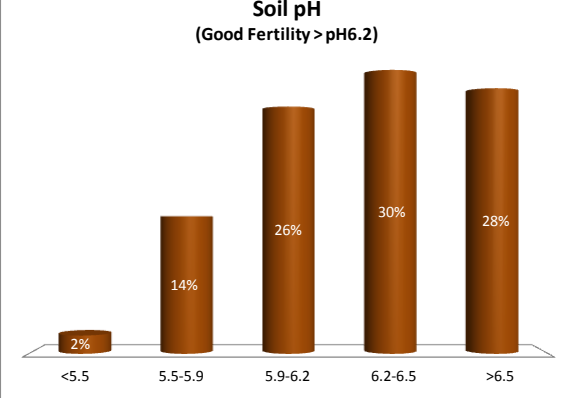

County	Westmeath
Year	2019
Enterprise	Dairy
Number of Samples	125

County	Westmeath
Year	2019
Enterprise	Drystock
Number of Samples	174

County	Westmeath
Year	2019
Enterprise	Tillage
Number of Samples	57

Caution - Graphics based on low sample number