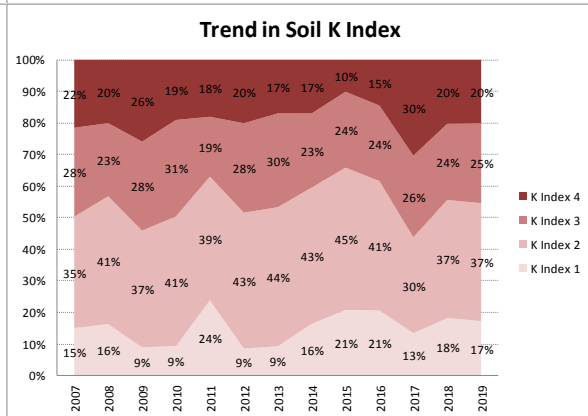

County	Westmeath
Year	2019
Enterprise	Dairy
Number of Samples	125

County	Westmeath
Year	2019
Enterprise	Drystock
Number of Samples	174

County	Westmeath
Year	2019
Enterprise	Tillage
Number of Samples	57

Caution - Graphics based on low sample number