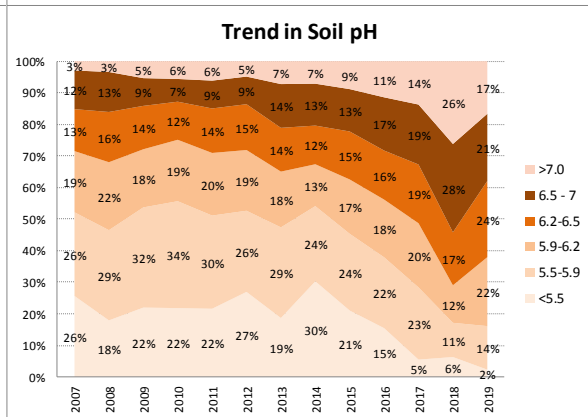

County	Westmeath
Year	2019
Enterprise	Dairy
Number of Samples	125

County	Westmeath
Year	2019
Enterprise	Drystock
Number of Samples	174

County	Westmeath
Year	2019
Enterprise	Tillage
Number of Samples	57

Caution - Graphics based on low sample number