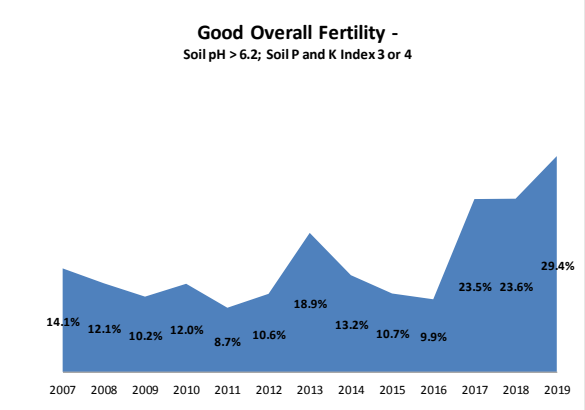

County	Westmeath
Year	2019
Enterprise	Dairy
Number of Samples	125

County	Westmeath
Year	2019
Enterprise	Drystock
Number of Samples	174

County	Westmeath
Year	2019
Enterprise	Tillage
Number of Samples	57

Caution - Graphics based on low sample number