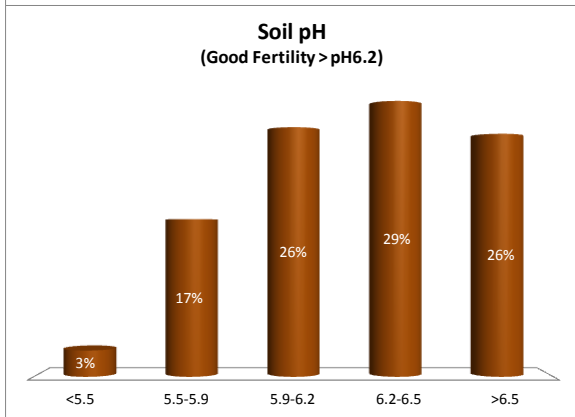

County	Westmeath
Year	2019
Enterprise	Dairy
Number of Samples	125

County	Westmeath
Year	2019
Enterprise	Drystock
Number of Samples	174

County	Westmeath
Year	2019
Enterprise	Tillage
Number of Samples	57

Caution - Graphics based on low sample number