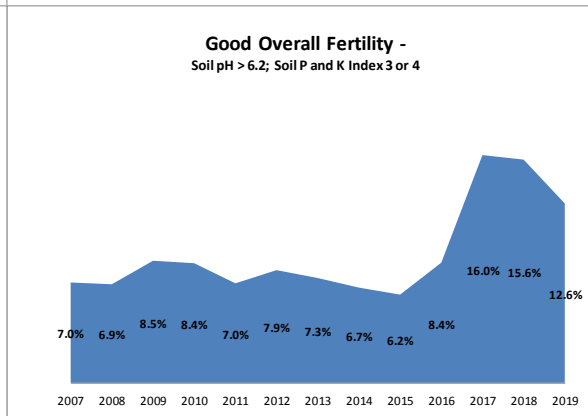

County	Westmeath
Year	2019
Enterprise	Dairy
Number of Samples	125

County	Westmeath
Year	2019
Enterprise	Drystock
Number of Samples	174

County	Westmeath
Year	2019
Enterprise	Tillage
Number of Samples	57

Caution - Graphics based on low sample number