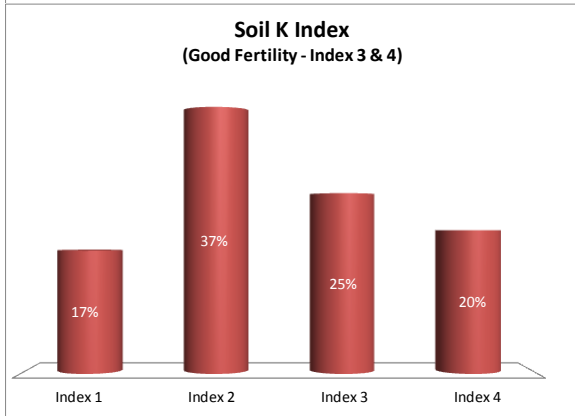

County	Westmeath
Year	2019
Enterprise	Dairy
Number of Samples	125

County	Westmeath
Year	2019
Enterprise	Drystock
Number of Samples	174

County	Westmeath
Year	2019
Enterprise	Tillage
Number of Samples	57

Caution - Graphics based on low sample number