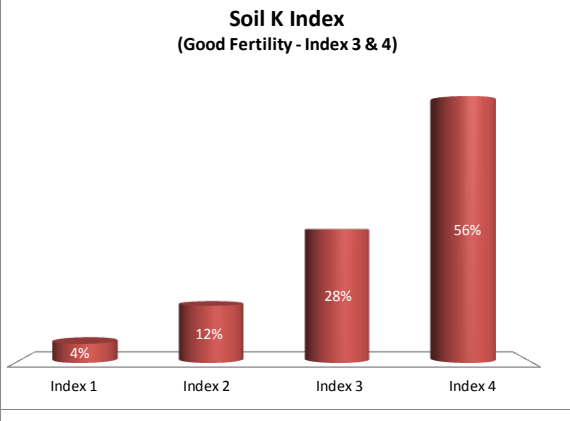

County	Westmeath
Year	2019
Enterprise	Dairy
Number of Samples	125

County	Westmeath
Year	2019
Enterprise	Drystock
Number of Samples	174

County	Westmeath
Year	2019
Enterprise	Tillage
Number of Samples	57

Caution - Graphics based on low sample number