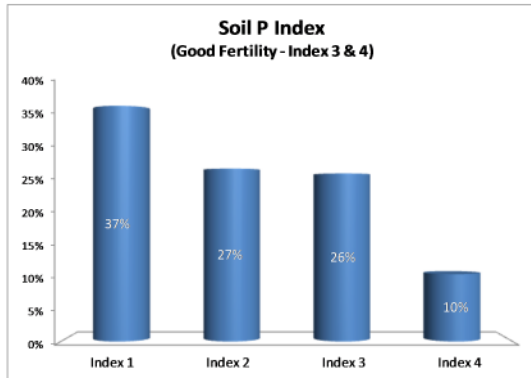

Soil Analysis Status and Trends

County	Westmeath
Year	2015
Enterprise	All Farms
Number of Samples	565

Soil Analysis Status and Trends

County	Westmeath
Year	2015
Enterprise	Drystock
Number of Samples	395