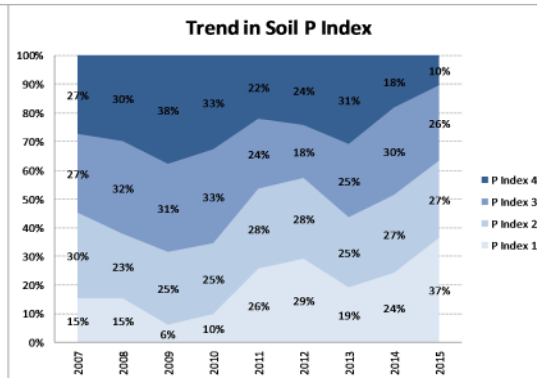

Soil Analysis Status and Trends

County	Westmeath
Year	2015
Enterprise	All Farms
Number of Samples	565

Soil Analysis Status and Trends

County	Westmeath
Year	2015
Enterprise	Drystock
Number of Samples	395