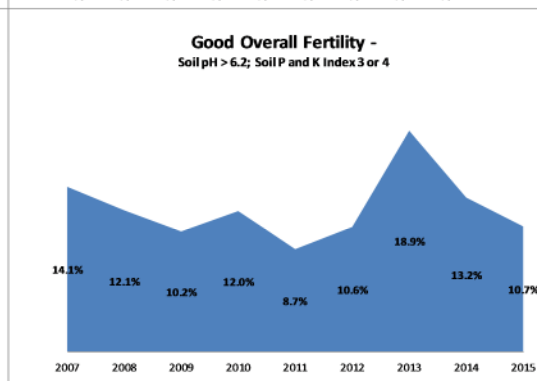

Soil Analysis Status and Trends

County	Westmeath
Year	2015
Enterprise	All Farms
Number of Samples	565

Soil Analysis Status and Trends

County	Westmeath
Year	2015
Enterprise	Drystock
Number of Samples	395