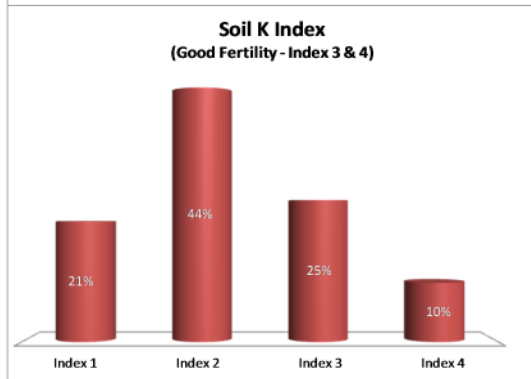

Soil Analysis Status and Trends

County	Westmeath
Year	2015
Enterprise	All Farms
Number of Samples	565

Soil Analysis Status and Trends

County	Westmeath
Year	2015
Enterprise	Drystock
Number of Samples	395