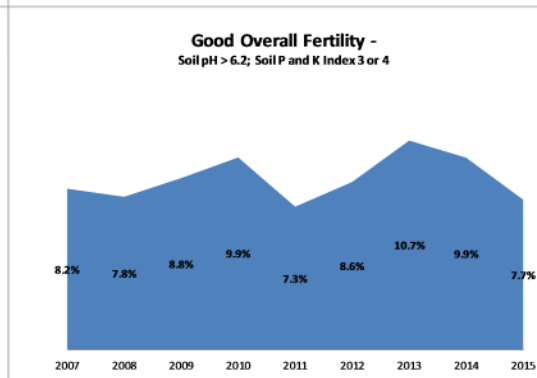

Soil Analysis Status and Trends

County	Westmeath
Year	2015
Enterprise	All Farms
Number of Samples	565

Soil Analysis Status and Trends

County	Westmeath
Year	2015
Enterprise	Drystock
Number of Samples	395