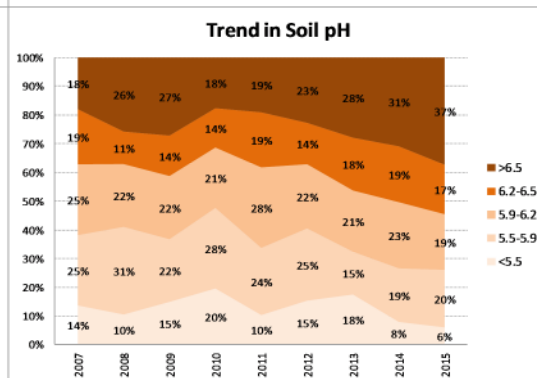

Soil Analysis Status and Trends

County	Westmeath
Year	2015
Enterprise	All Farms
Number of Samples	565

Soil Analysis Status and Trends

County	Westmeath
Year	2015
Enterprise	Drystock
Number of Samples	395