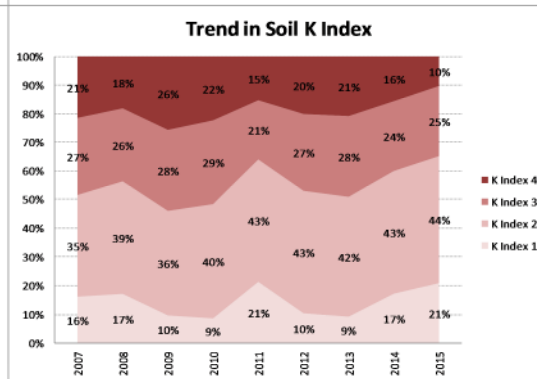

Soil Analysis Status and Trends

County	Westmeath
Year	2015
Enterprise	All Farms
Number of Samples	565

Soil Analysis Status and Trends

County	Westmeath
Year	2015
Enterprise	Drystock
Number of Samples	395