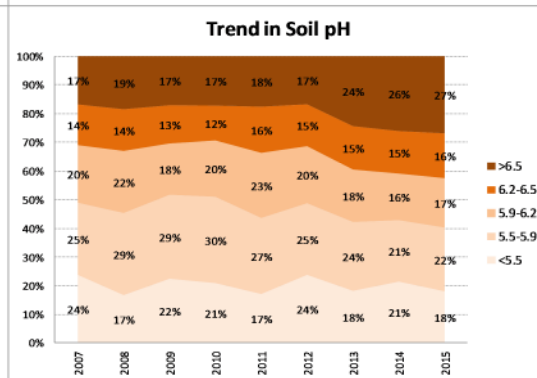

Soil Analysis Status and Trends

County	Westmeath
Year	2015
Enterprise	All Farms
Number of Samples	565

Soil Analysis Status and Trends

County	Westmeath
Year	2015
Enterprise	Drystock
Number of Samples	395