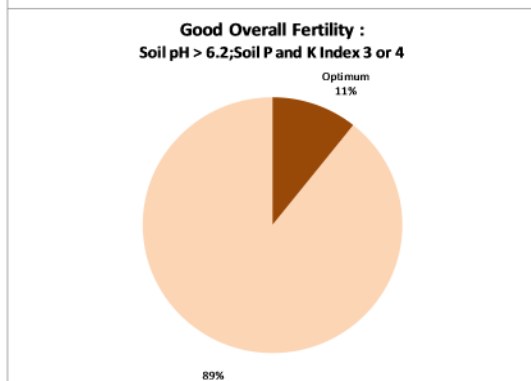

Soil Analysis Status and Trends

County	Westmeath
Year	2015
Enterprise	All Farms
Number of Samples	565

Soil Analysis Status and Trends

County	Westmeath
Year	2015
Enterprise	Drystock
Number of Samples	395