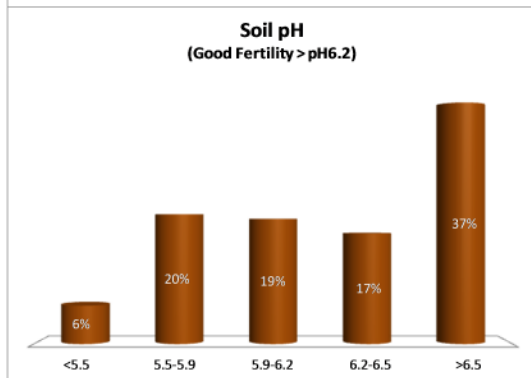

Soil Analysis Status and Trends

County	Westmeath
Year	2015
Enterprise	All Farms
Number of Samples	565

Soil Analysis Status and Trends

County	Westmeath
Year	2015
Enterprise	Drystock
Number of Samples	395