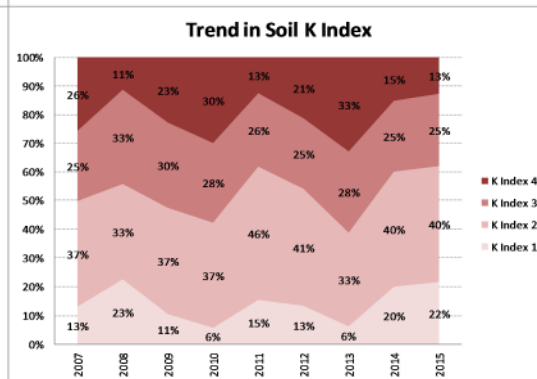

Soil Analysis Status and Trends

County	Westmeath
Year	2015
Enterprise	All Farms
Number of Samples	565

Soil Analysis Status and Trends

County	Westmeath
Year	2015
Enterprise	Drystock
Number of Samples	395