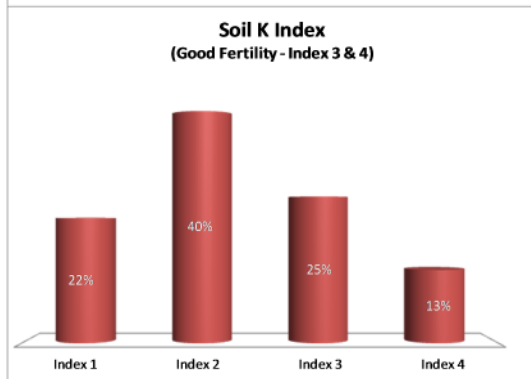

Soil Analysis Status and Trends

County	Westmeath
Year	2015
Enterprise	All Farms
Number of Samples	565

Soil Analysis Status and Trends

County	Westmeath
Year	2015
Enterprise	Drystock
Number of Samples	395