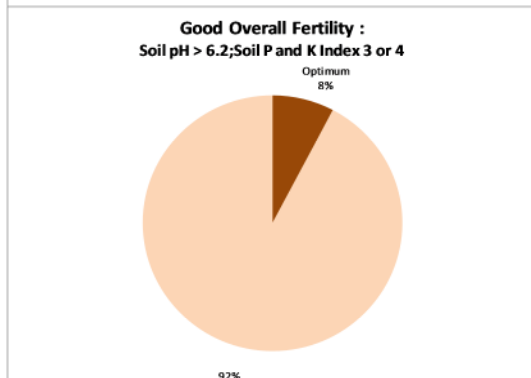

Soil Analysis Status and Trends

County	Westmeath
Year	2015
Enterprise	All Farms
Number of Samples	565

Soil Analysis Status and Trends

County	Westmeath
Year	2015
Enterprise	Drystock
Number of Samples	395