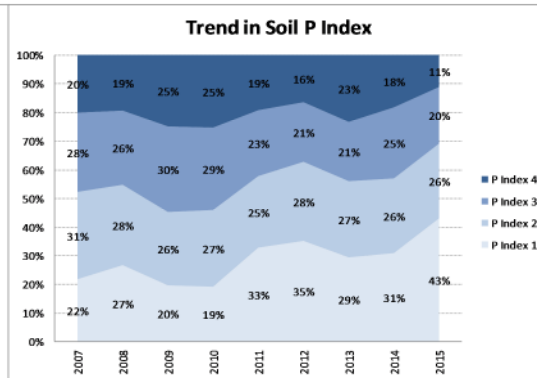

Soil Analysis Status and Trends

County	Westmeath
Year	2015
Enterprise	All Farms
Number of Samples	565

Soil Analysis Status and Trends

County	Westmeath
Year	2015
Enterprise	Drystock
Number of Samples	395