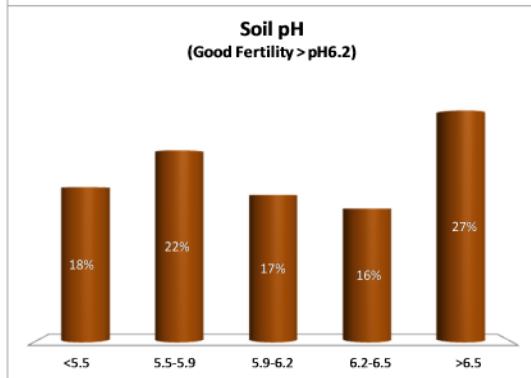

Soil Analysis Status and Trends

County	Westmeath
Year	2015
Enterprise	All Farms
Number of Samples	565

Soil Analysis Status and Trends

County	Westmeath
Year	2015
Enterprise	Drystock
Number of Samples	395