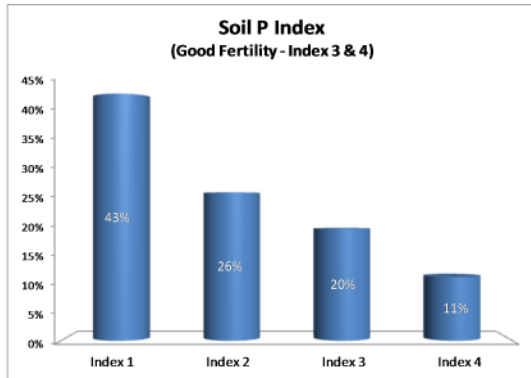

Soil Analysis Status and Trends

County	Westmeath
Year	2015
Enterprise	All Farms
Number of Samples	565

Soil Analysis Status and Trends

County	Westmeath
Year	2015
Enterprise	Drystock
Number of Samples	395