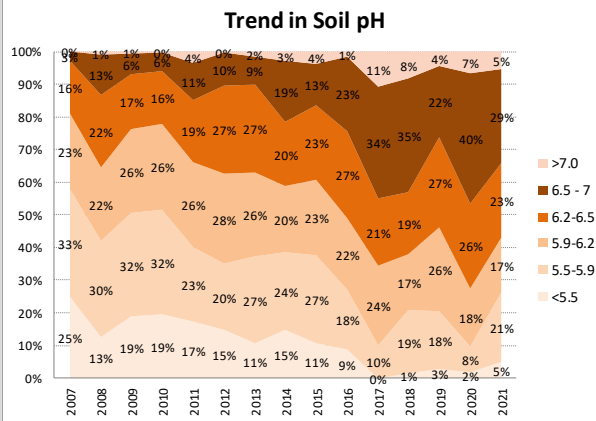

Soil Analysis Status and Trends

County	Wicklow
Year	2021
Enterprise	Dairy
Number of Samples	446

Soil Analysis Status and Trends

County	Wicklow
Year	2021
Enterprise	Drystock
Number of Samples	345

Soil Analysis Status and Trends

County	Wicklow
Year	2021
Enterprise	Tillage
Number of Samples	86

Caution - Graphics based on low sample number