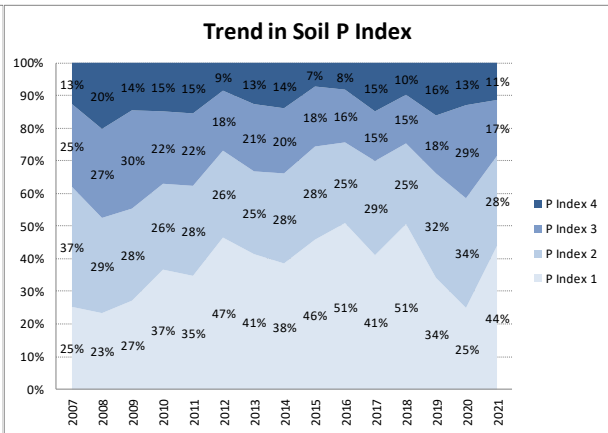

Soil Analysis Status and Trends

County	Wicklow
Year	2021
Enterprise	Dairy
Number of Samples	446

Soil Analysis Status and Trends

County	Wicklow
Year	2021
Enterprise	Drystock
Number of Samples	345

Soil Analysis Status and Trends

County	Wicklow
Year	2021
Enterprise	Tillage
Number of Samples	86

Caution - Graphics based on low sample number