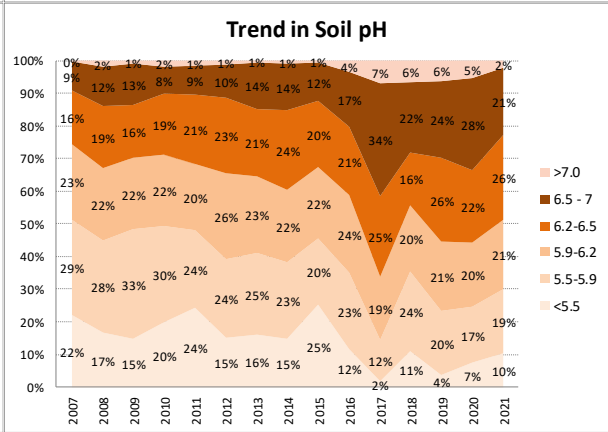

Soil Analysis Status and Trends

County	Wicklow
Year	2021
Enterprise	Dairy
Number of Samples	446

Soil Analysis Status and Trends

County	Wicklow
Year	2021
Enterprise	Drystock
Number of Samples	345

Soil Analysis Status and Trends

County	Wicklow
Year	2021
Enterprise	Tillage
Number of Samples	86

Caution - Graphics based on low sample number