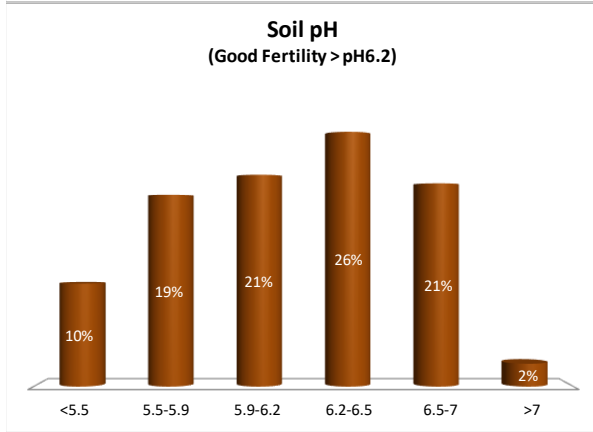

Soil Analysis Status and Trends

County	Wicklow
Year	2021
Enterprise	Dairy
Number of Samples	446

Soil Analysis Status and Trends

County	Wicklow
Year	2021
Enterprise	Drystock
Number of Samples	345

Soil Analysis Status and Trends

County	Wicklow
Year	2021
Enterprise	Tillage
Number of Samples	86

Caution - Graphics based on low sample number