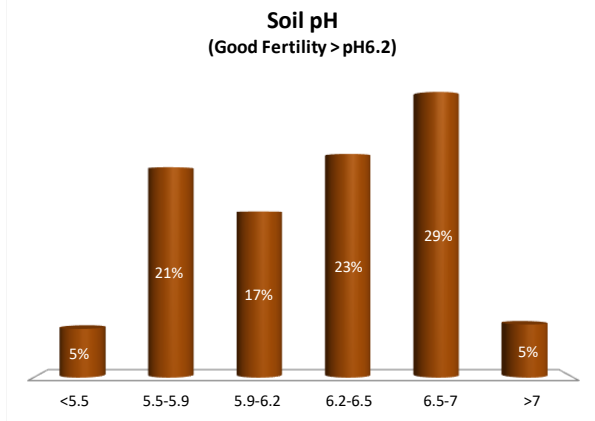

Soil Analysis Status and Trends

County	Wicklow
Year	2021
Enterprise	Dairy
Number of Samples	446

Soil Analysis Status and Trends

County	Wicklow
Year	2021
Enterprise	Drystock
Number of Samples	345

Soil Analysis Status and Trends

County	Wicklow
Year	2021
Enterprise	Tillage
Number of Samples	86

Caution - Graphics based on low sample number