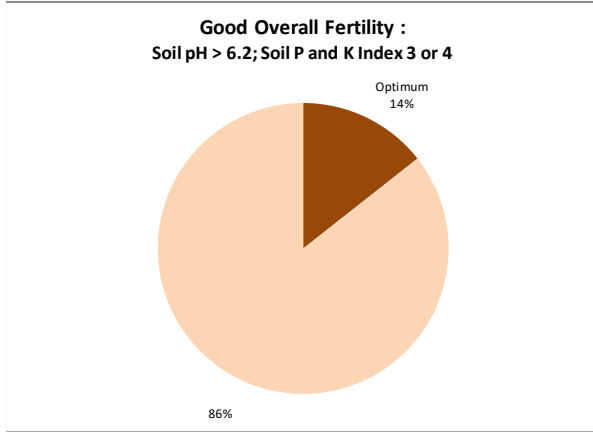

Soil Analysis Status and Trends

County	Wicklow
Year	2021
Enterprise	Dairy
Number of Samples	446

Soil Analysis Status and Trends

County	Wicklow
Year	2021
Enterprise	Drystock
Number of Samples	345

Soil Analysis Status and Trends

County	Wicklow
Year	2021
Enterprise	Tillage
Number of Samples	86

Caution - Graphics based on low sample number