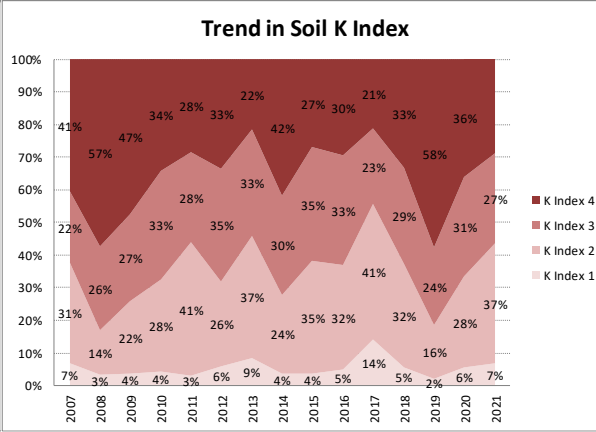

Soil Analysis Status and Trends

County	Wicklow
Year	2021
Enterprise	Dairy
Number of Samples	446

Soil Analysis Status and Trends

County	Wicklow
Year	2021
Enterprise	Drystock
Number of Samples	345

Soil Analysis Status and Trends

County	Wicklow
Year	2021
Enterprise	Tillage
Number of Samples	86

Caution - Graphics based on low sample number