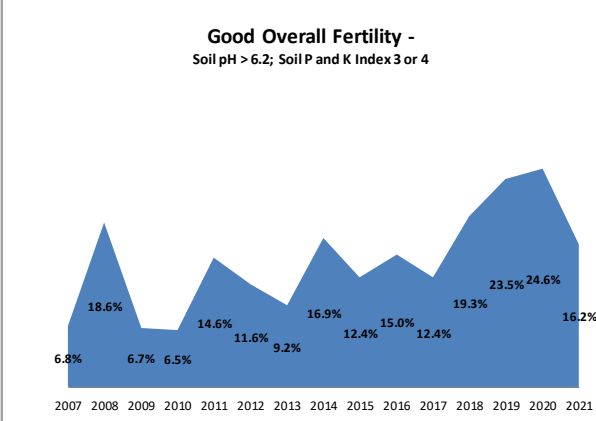

Soil Analysis Status and Trends

County	Wicklow
Year	2021
Enterprise	Dairy
Number of Samples	446

Soil Analysis Status and Trends

County	Wicklow
Year	2021
Enterprise	Drystock
Number of Samples	345

Soil Analysis Status and Trends

County	Wicklow
Year	2021
Enterprise	Tillage
Number of Samples	86

Caution - Graphics based on low sample number