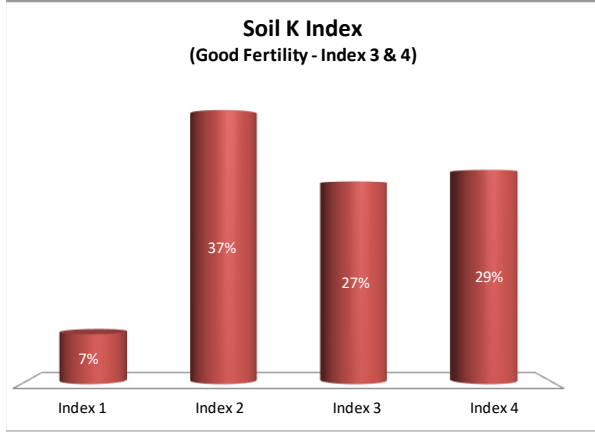

Soil Analysis Status and Trends

County	Wicklow
Year	2021
Enterprise	Dairy
Number of Samples	446

Soil Analysis Status and Trends

County	Wicklow
Year	2021
Enterprise	Drystock
Number of Samples	345

Soil Analysis Status and Trends

County	Wicklow
Year	2021
Enterprise	Tillage
Number of Samples	86

Caution - Graphics based on low sample number