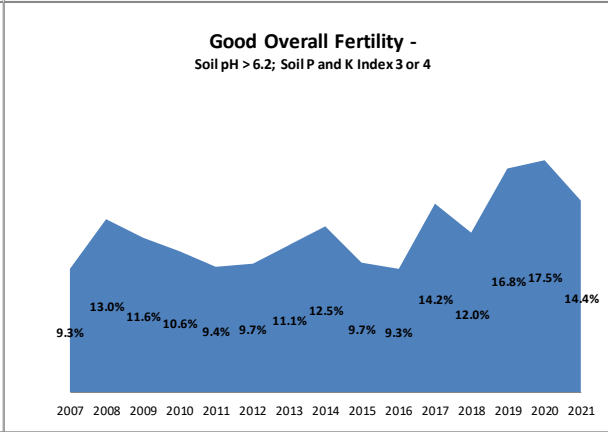

Soil Analysis Status and Trends

County	Wicklow
Year	2021
Enterprise	Dairy
Number of Samples	446

Soil Analysis Status and Trends

County	Wicklow
Year	2021
Enterprise	Drystock
Number of Samples	345

Soil Analysis Status and Trends

County	Wicklow
Year	2021
Enterprise	Tillage
Number of Samples	86

Caution - Graphics based on low sample number