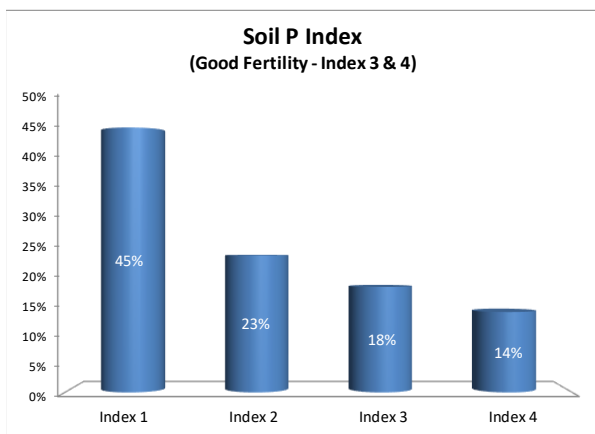

Soil Analysis Status and Trends

County	Wicklow
Year	2021
Enterprise	Dairy
Number of Samples	446

Soil Analysis Status and Trends

County	Wicklow
Year	2021
Enterprise	Drystock
Number of Samples	345

Soil Analysis Status and Trends

County	Wicklow
Year	2021
Enterprise	Tillage
Number of Samples	86

Caution - Graphics based on low sample number