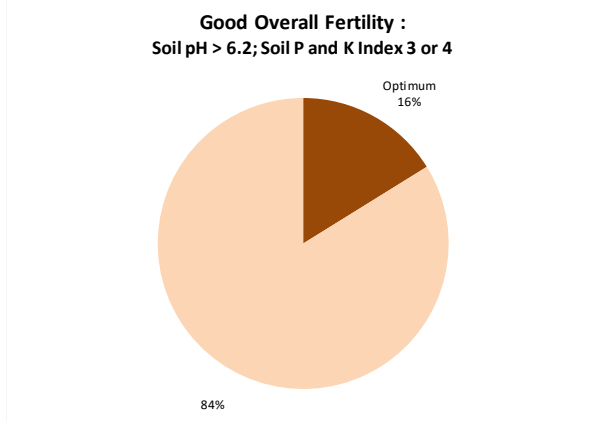

Soil Analysis Status and Trends

County	Wicklow
Year	2021
Enterprise	Dairy
Number of Samples	446

Soil Analysis Status and Trends

County	Wicklow
Year	2021
Enterprise	Drystock
Number of Samples	345

Soil Analysis Status and Trends

County	Wicklow
Year	2021
Enterprise	Tillage
Number of Samples	86

Caution - Graphics based on low sample number