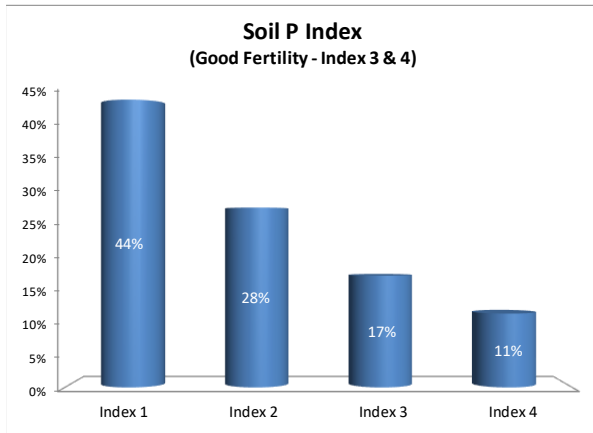

Soil Analysis Status and Trends

County	Wicklow
Year	2021
Enterprise	Dairy
Number of Samples	446

Soil Analysis Status and Trends

County	Wicklow
Year	2021
Enterprise	Drystock
Number of Samples	345

Soil Analysis Status and Trends

County	Wicklow
Year	2021
Enterprise	Tillage
Number of Samples	86

Caution - Graphics based on low sample number