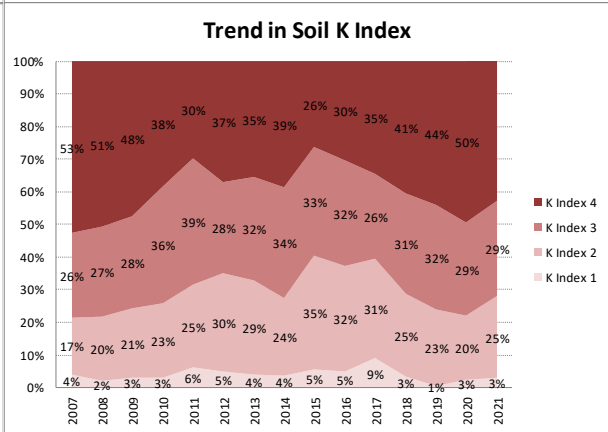

Soil Analysis Status and Trends

County	Wicklow
Year	2021
Enterprise	Dairy
Number of Samples	446

Soil Analysis Status and Trends

County	Wicklow
Year	2021
Enterprise	Drystock
Number of Samples	345

Soil Analysis Status and Trends

County	Wicklow
Year	2021
Enterprise	Tillage
Number of Samples	86

Caution - Graphics based on low sample number