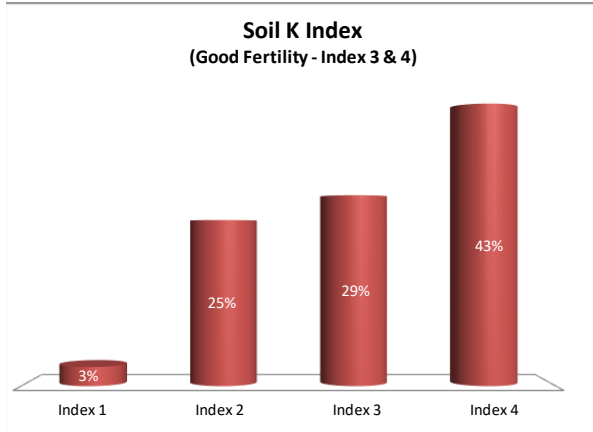

Soil Analysis Status and Trends

County	Wicklow
Year	2021
Enterprise	Dairy
Number of Samples	446

Soil Analysis Status and Trends

County	Wicklow
Year	2021
Enterprise	Drystock
Number of Samples	345

Soil Analysis Status and Trends

County	Wicklow
Year	2021
Enterprise	Tillage
Number of Samples	86

Caution - Graphics based on low sample number