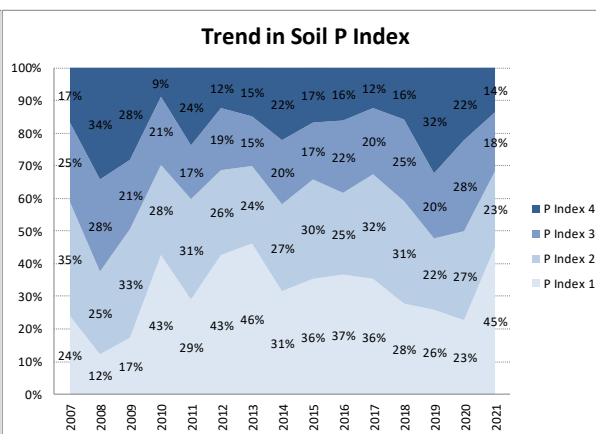

Soil Analysis Status and Trends

County	Wicklow
Year	2021
Enterprise	Dairy
Number of Samples	446

Soil Analysis Status and Trends

County	Wicklow
Year	2021
Enterprise	Drystock
Number of Samples	345

Soil Analysis Status and Trends

County	Wicklow
Year	2021
Enterprise	Tillage
Number of Samples	86

Caution - Graphics based on low sample number