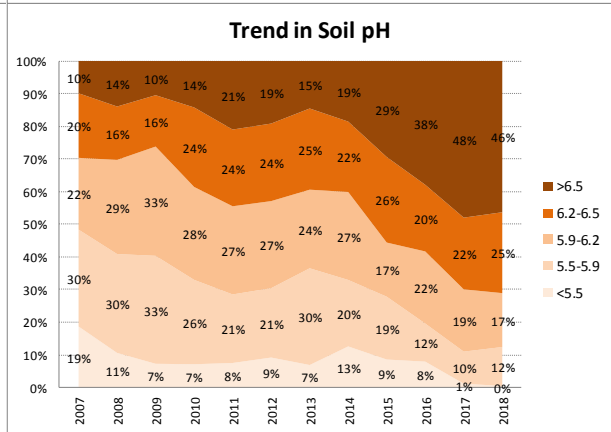

Soil Analysis Status and Trends

County	Carlow
Year	2018
Enterprise	All Farms
Number of Samples	732

Soil Analysis Status and Trends

County	Carlow
Year	2018
Enterprise	Dairy
Number of Samples	218

Soil Analysis Status and Trends

County	Carlow
Year	2018
Enterprise	Drystock
Number of Samples	314

Soil Analysis Status and Trends

County	Carlow
Year	2018
Enterprise	Tillage
Number of Samples	178