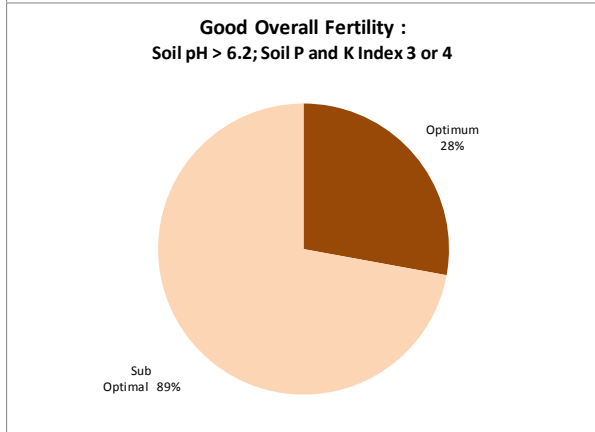

Soil Analysis Status and Trends

County	Carlow
Year	2018
Enterprise	All Farms
Number of Samples	732

Soil Analysis Status and Trends

County	Carlow
Year	2018
Enterprise	Dairy
Number of Samples	218

Soil Analysis Status and Trends

County	Carlow
Year	2018
Enterprise	Drystock
Number of Samples	314

Soil Analysis Status and Trends

County	Carlow
Year	2018
Enterprise	Tillage
Number of Samples	178