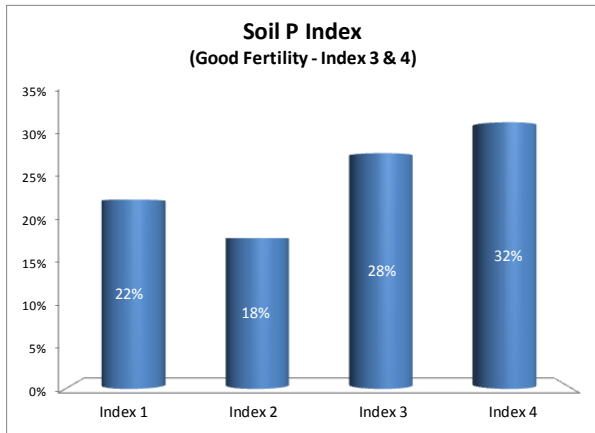

Soil Analysis Status and Trends

County	Carlow
Year	2018
Enterprise	All Farms
Number of Samples	732

Soil Analysis Status and Trends

County	Carlow
Year	2018
Enterprise	Dairy
Number of Samples	218

Soil Analysis Status and Trends

County	Carlow
Year	2018
Enterprise	Drystock
Number of Samples	314

Soil Analysis Status and Trends

County	Carlow
Year	2018
Enterprise	Tillage
Number of Samples	178