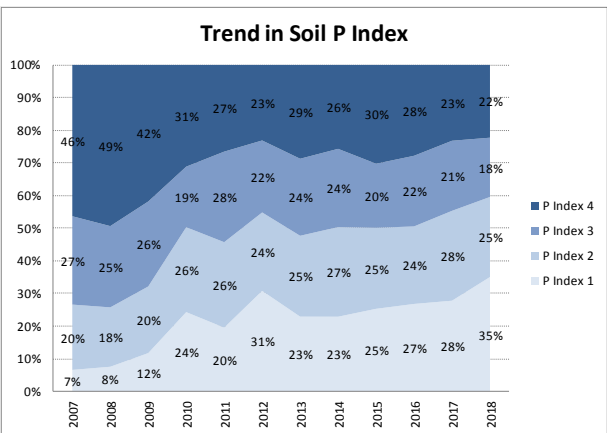

Soil Analysis Status and Trends

County	Carlow
Year	2018
Enterprise	All Farms
Number of Samples	732

Soil Analysis Status and Trends

County	Carlow
Year	2018
Enterprise	Dairy
Number of Samples	218

Soil Analysis Status and Trends

County	Carlow
Year	2018
Enterprise	Drystock
Number of Samples	314

Soil Analysis Status and Trends

County	Carlow
Year	2018
Enterprise	Tillage
Number of Samples	178