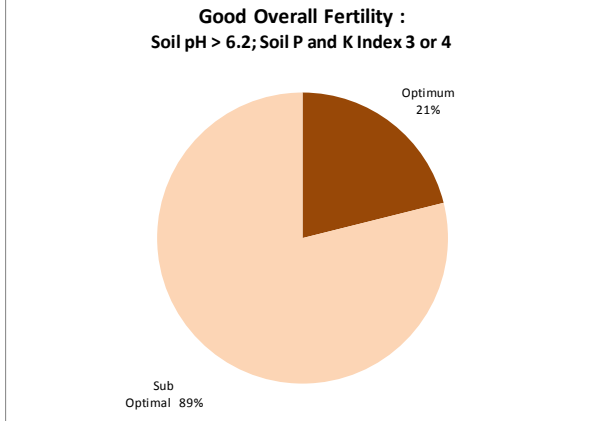

Soil Analysis Status and Trends

County	Carlow
Year	2018
Enterprise	All Farms
Number of Samples	732

Soil Analysis Status and Trends

County	Carlow
Year	2018
Enterprise	Dairy
Number of Samples	218

Soil Analysis Status and Trends

County	Carlow
Year	2018
Enterprise	Drystock
Number of Samples	314

Soil Analysis Status and Trends

County	Carlow
Year	2018
Enterprise	Tillage
Number of Samples	178