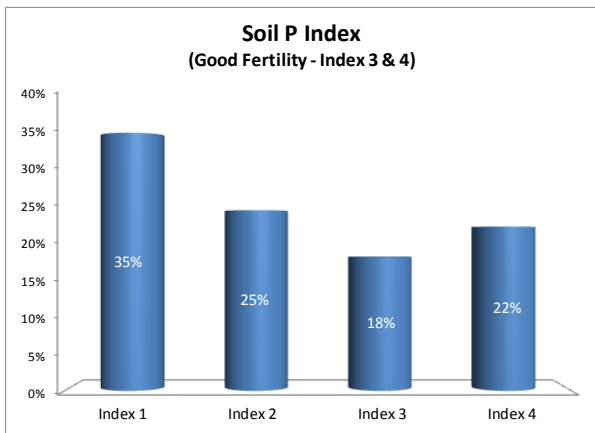

Soil Analysis Status and Trends

County	Carlow
Year	2018
Enterprise	All Farms
Number of Samples	732

Soil Analysis Status and Trends

County	Carlow
Year	2018
Enterprise	Dairy
Number of Samples	218

Soil Analysis Status and Trends

County	Carlow
Year	2018
Enterprise	Drystock
Number of Samples	314

Soil Analysis Status and Trends

County	Carlow
Year	2018
Enterprise	Tillage
Number of Samples	178