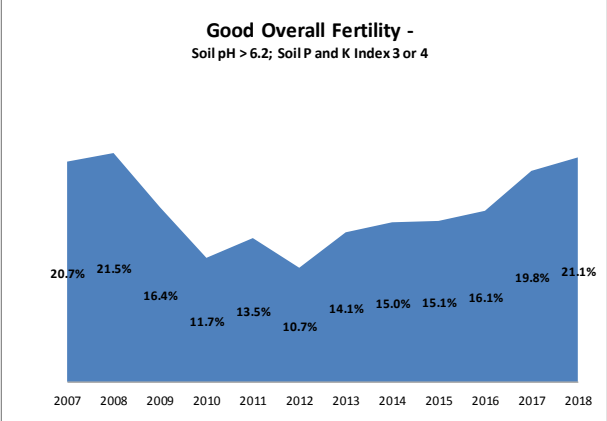

Soil Analysis Status and Trends

County	Carlow
Year	2018
Enterprise	All Farms
Number of Samples	732

Soil Analysis Status and Trends

County	Carlow
Year	2018
Enterprise	Dairy
Number of Samples	218

Soil Analysis Status and Trends

County	Carlow
Year	2018
Enterprise	Drystock
Number of Samples	314

Soil Analysis Status and Trends

County	Carlow
Year	2018
Enterprise	Tillage
Number of Samples	178