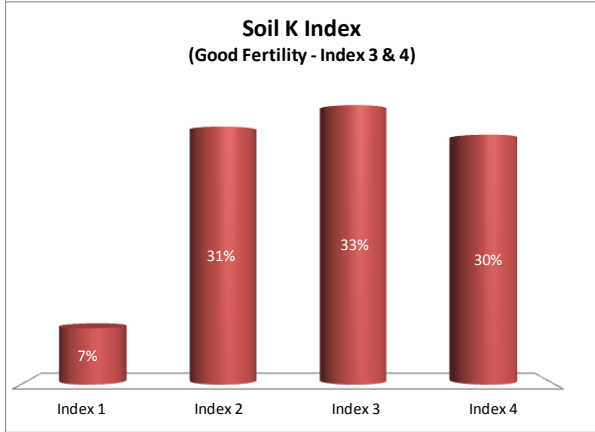

Soil Analysis Status and Trends

County	Carlow
Year	2018
Enterprise	All Farms
Number of Samples	732

Soil Analysis Status and Trends

County	Carlow
Year	2018
Enterprise	Dairy
Number of Samples	218

Soil Analysis Status and Trends

County	Carlow
Year	2018
Enterprise	Drystock
Number of Samples	314

Soil Analysis Status and Trends

County	Carlow
Year	2018
Enterprise	Tillage
Number of Samples	178