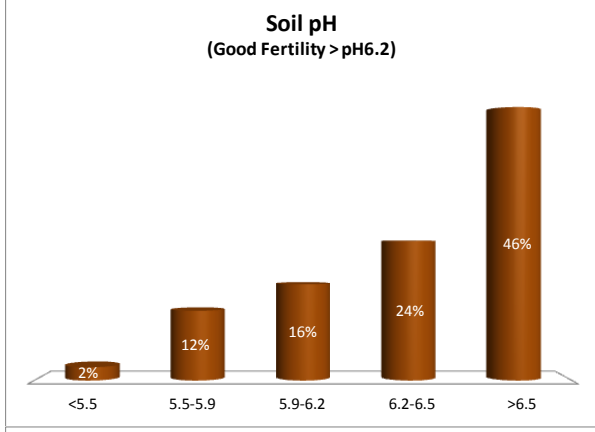

Soil Analysis Status and Trends

County	Carlow
Year	2018
Enterprise	All Farms
Number of Samples	732

Soil Analysis Status and Trends

County	Carlow
Year	2018
Enterprise	Dairy
Number of Samples	218

Soil Analysis Status and Trends

County	Carlow
Year	2018
Enterprise	Drystock
Number of Samples	314

Soil Analysis Status and Trends

County	Carlow
Year	2018
Enterprise	Tillage
Number of Samples	178