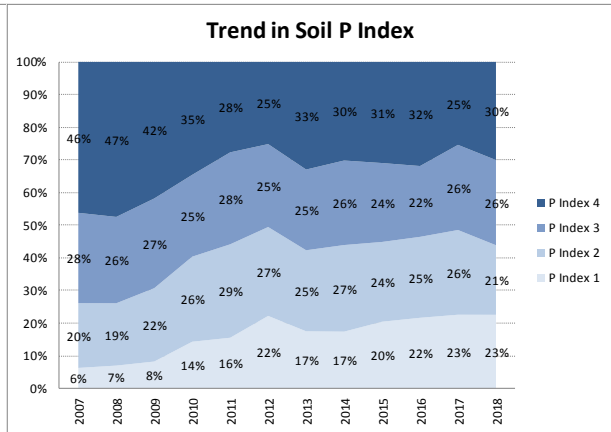

Soil Analysis Status and Trends

County	Carlow
Year	2018
Enterprise	All Farms
Number of Samples	732

Soil Analysis Status and Trends

County	Carlow
Year	2018
Enterprise	Dairy
Number of Samples	218

Soil Analysis Status and Trends

County	Carlow
Year	2018
Enterprise	Drystock
Number of Samples	314

Soil Analysis Status and Trends

County	Carlow
Year	2018
Enterprise	Tillage
Number of Samples	178