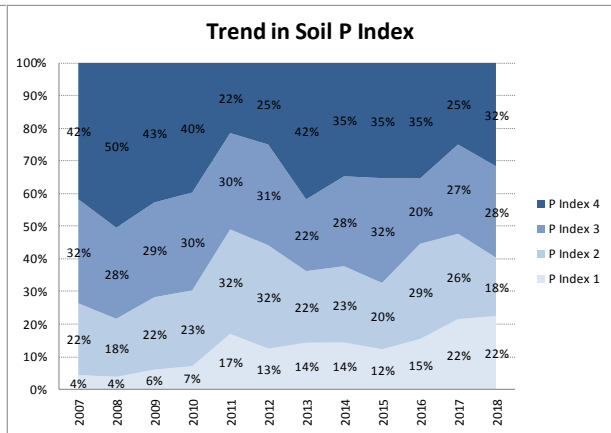

Soil Analysis Status and Trends

County	Carlow
Year	2018
Enterprise	All Farms
Number of Samples	732

Soil Analysis Status and Trends

County	Carlow
Year	2018
Enterprise	Dairy
Number of Samples	218

Soil Analysis Status and Trends

County	Carlow
Year	2018
Enterprise	Drystock
Number of Samples	314

Soil Analysis Status and Trends

County	Carlow
Year	2018
Enterprise	Tillage
Number of Samples	178