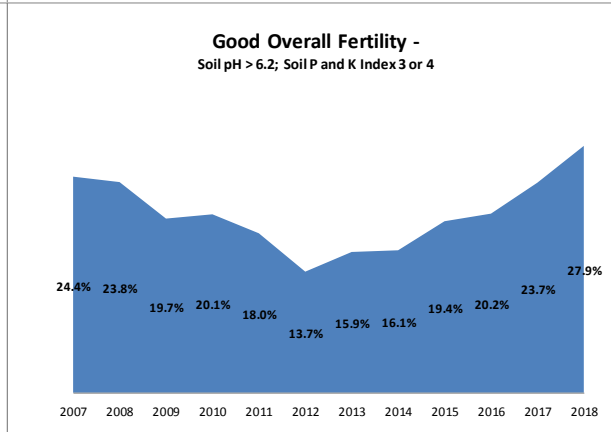

Soil Analysis Status and Trends

County	Carlow
Year	2018
Enterprise	All Farms
Number of Samples	732

Soil Analysis Status and Trends

County	Carlow
Year	2018
Enterprise	Dairy
Number of Samples	218

Soil Analysis Status and Trends

County	Carlow
Year	2018
Enterprise	Drystock
Number of Samples	314

Soil Analysis Status and Trends

County	Carlow
Year	2018
Enterprise	Tillage
Number of Samples	178