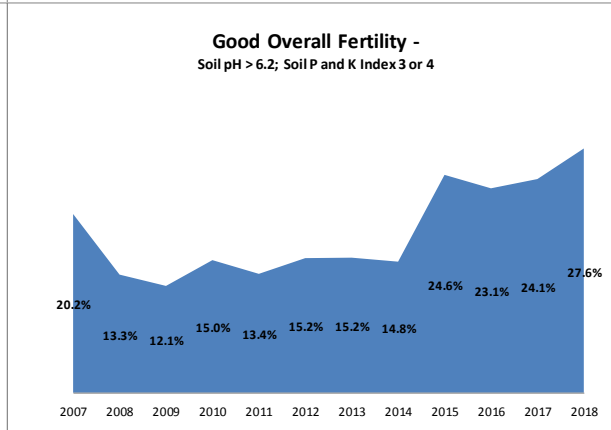

Soil Analysis Status and Trends

County	Carlow
Year	2018
Enterprise	All Farms
Number of Samples	732

Soil Analysis Status and Trends

County	Carlow
Year	2018
Enterprise	Dairy
Number of Samples	218

Soil Analysis Status and Trends

County	Carlow
Year	2018
Enterprise	Drystock
Number of Samples	314

Soil Analysis Status and Trends

County	Carlow
Year	2018
Enterprise	Tillage
Number of Samples	178