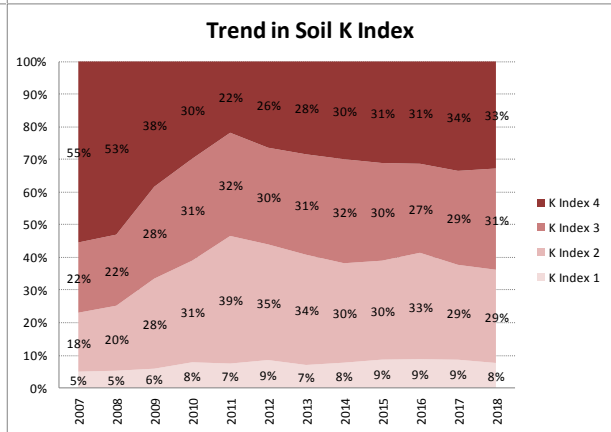

Soil Analysis Status and Trends

County	Carlow
Year	2018
Enterprise	All Farms
Number of Samples	732

Soil Analysis Status and Trends

County	Carlow
Year	2018
Enterprise	Dairy
Number of Samples	218

Soil Analysis Status and Trends

County	Carlow
Year	2018
Enterprise	Drystock
Number of Samples	314

Soil Analysis Status and Trends

County	Carlow
Year	2018
Enterprise	Tillage
Number of Samples	178