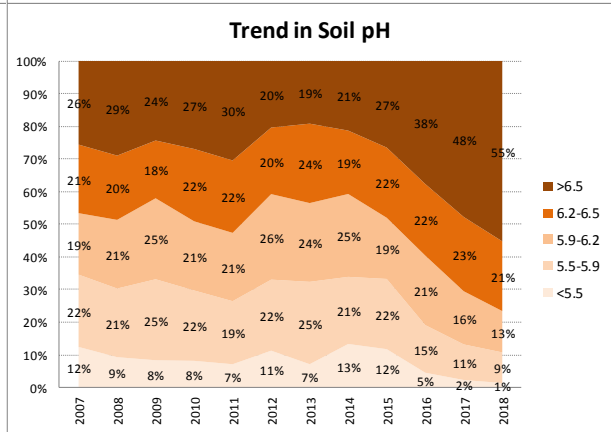

Soil Analysis Status and Trends

County	Carlow
Year	2018
Enterprise	All Farms
Number of Samples	732

Soil Analysis Status and Trends

County	Carlow
Year	2018
Enterprise	Dairy
Number of Samples	218

Soil Analysis Status and Trends

County	Carlow
Year	2018
Enterprise	Drystock
Number of Samples	314

Soil Analysis Status and Trends

County	Carlow
Year	2018
Enterprise	Tillage
Number of Samples	178