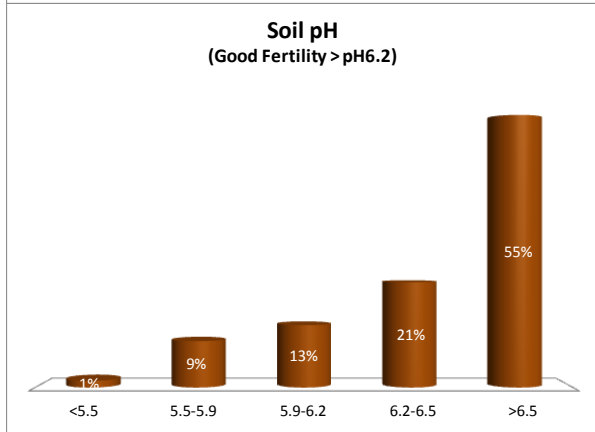

Soil Analysis Status and Trends

County	Carlow
Year	2018
Enterprise	All Farms
Number of Samples	732

Soil Analysis Status and Trends

County	Carlow
Year	2018
Enterprise	Dairy
Number of Samples	218

Soil Analysis Status and Trends

County	Carlow
Year	2018
Enterprise	Drystock
Number of Samples	314

Soil Analysis Status and Trends

County	Carlow
Year	2018
Enterprise	Tillage
Number of Samples	178