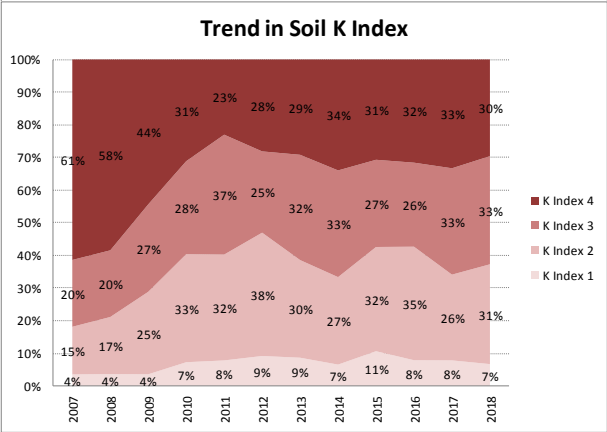

Soil Analysis Status and Trends

County	Carlow
Year	2018
Enterprise	All Farms
Number of Samples	732

Soil Analysis Status and Trends

County	Carlow
Year	2018
Enterprise	Dairy
Number of Samples	218

Soil Analysis Status and Trends

County	Carlow
Year	2018
Enterprise	Drystock
Number of Samples	314

Soil Analysis Status and Trends

County	Carlow
Year	2018
Enterprise	Tillage
Number of Samples	178