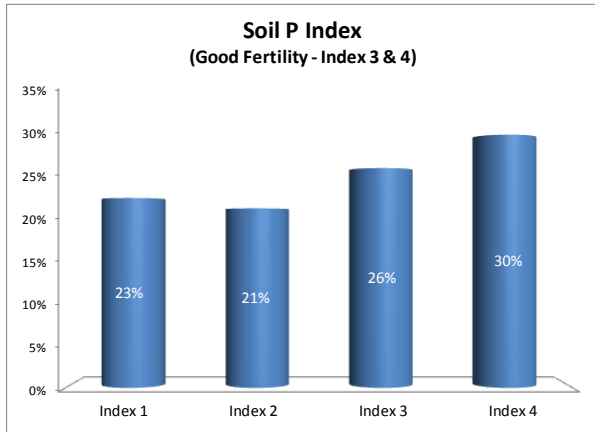

Soil Analysis Status and Trends

County	Carlow
Year	2018
Enterprise	All Farms
Number of Samples	732

Soil Analysis Status and Trends

County	Carlow
Year	2018
Enterprise	Dairy
Number of Samples	218

Soil Analysis Status and Trends

County	Carlow
Year	2018
Enterprise	Drystock
Number of Samples	314

Soil Analysis Status and Trends

County	Carlow
Year	2018
Enterprise	Tillage
Number of Samples	178