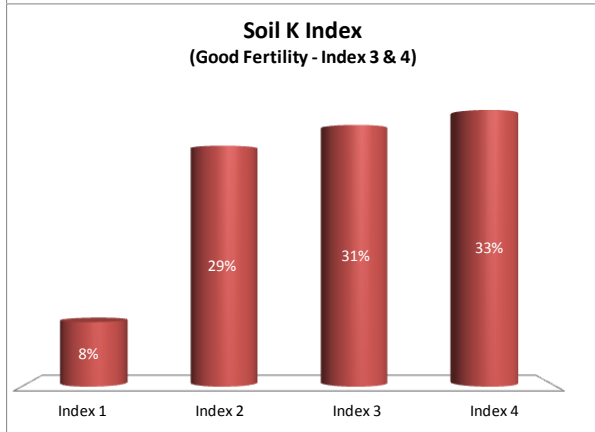

Soil Analysis Status and Trends

County	Carlow
Year	2018
Enterprise	All Farms
Number of Samples	732

Soil Analysis Status and Trends

County	Carlow
Year	2018
Enterprise	Dairy
Number of Samples	218

Soil Analysis Status and Trends

County	Carlow
Year	2018
Enterprise	Drystock
Number of Samples	314

Soil Analysis Status and Trends

County	Carlow
Year	2018
Enterprise	Tillage
Number of Samples	178