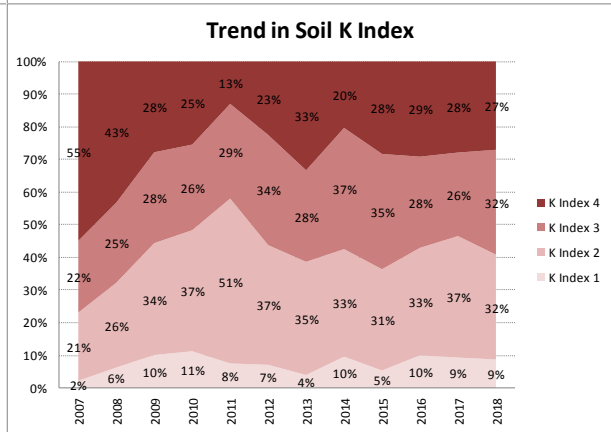

Soil Analysis Status and Trends

County	Carlow
Year	2018
Enterprise	All Farms
Number of Samples	732

Soil Analysis Status and Trends

County	Carlow
Year	2018
Enterprise	Dairy
Number of Samples	218

Soil Analysis Status and Trends

County	Carlow
Year	2018
Enterprise	Drystock
Number of Samples	314

Soil Analysis Status and Trends

County	Carlow
Year	2018
Enterprise	Tillage
Number of Samples	178