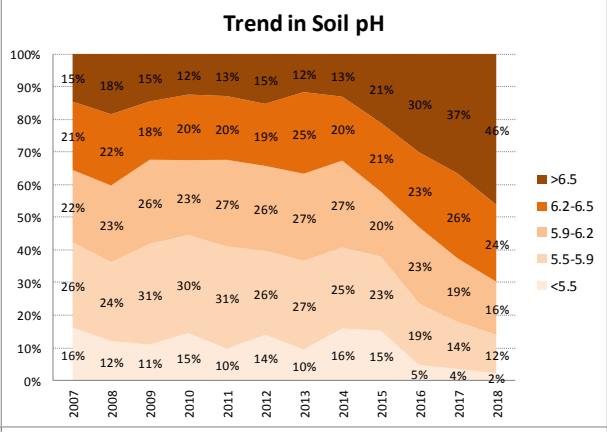

Soil Analysis Status and Trends

County	Carlow
Year	2018
Enterprise	All Farms
Number of Samples	732

Soil Analysis Status and Trends

County	Carlow
Year	2018
Enterprise	Dairy
Number of Samples	218

Soil Analysis Status and Trends

County	Carlow
Year	2018
Enterprise	Drystock
Number of Samples	314

Soil Analysis Status and Trends

County	Carlow
Year	2018
Enterprise	Tillage
Number of Samples	178