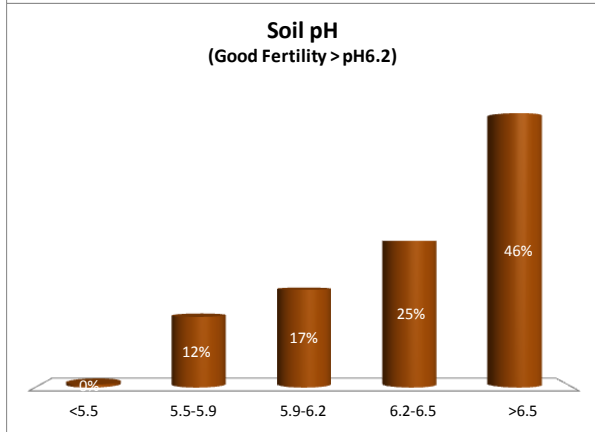

Soil Analysis Status and Trends

County	Carlow
Year	2018
Enterprise	All Farms
Number of Samples	732

Soil Analysis Status and Trends

County	Carlow
Year	2018
Enterprise	Dairy
Number of Samples	218

Soil Analysis Status and Trends

County	Carlow
Year	2018
Enterprise	Drystock
Number of Samples	314

Soil Analysis Status and Trends

County	Carlow
Year	2018
Enterprise	Tillage
Number of Samples	178