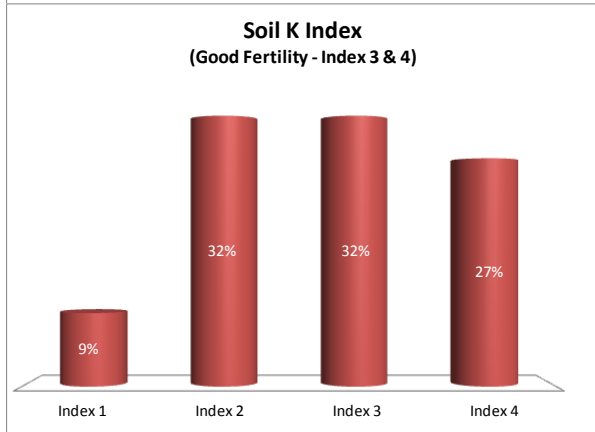

Soil Analysis Status and Trends

County	Carlow
Year	2018
Enterprise	All Farms
Number of Samples	732

Soil Analysis Status and Trends

County	Carlow
Year	2018
Enterprise	Dairy
Number of Samples	218

Soil Analysis Status and Trends

County	Carlow
Year	2018
Enterprise	Drystock
Number of Samples	314

Soil Analysis Status and Trends

County	Carlow
Year	2018
Enterprise	Tillage
Number of Samples	178