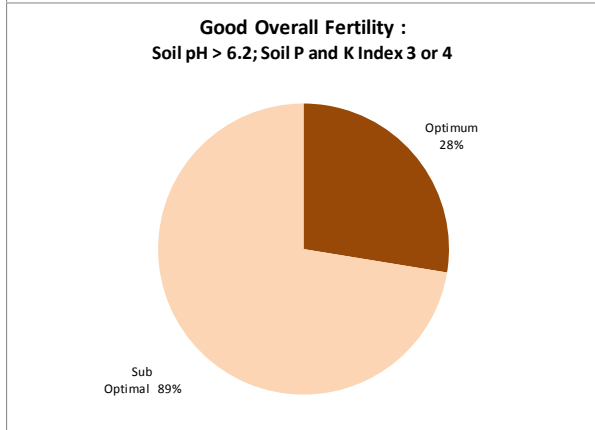

Soil Analysis Status and Trends

County	Carlow
Year	2018
Enterprise	All Farms
Number of Samples	732

Soil Analysis Status and Trends

County	Carlow
Year	2018
Enterprise	Dairy
Number of Samples	218

Soil Analysis Status and Trends

County	Carlow
Year	2018
Enterprise	Drystock
Number of Samples	314

Soil Analysis Status and Trends

County	Carlow
Year	2018
Enterprise	Tillage
Number of Samples	178