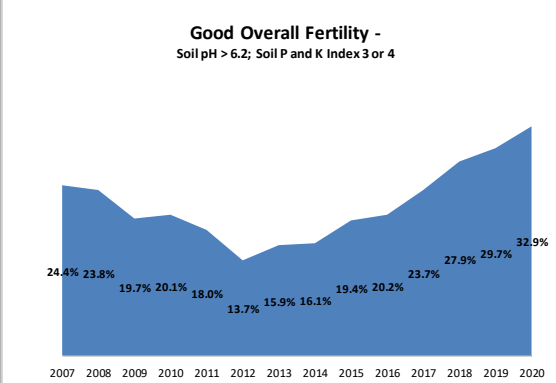

Soil Analysis Status and Trends

County	Carlow
Year	2020
Enterprise	All Farms
Number of Samples	332

Soil Analysis Status and Trends

County	Carlow
Year	2020
Enterprise	Dairy
Number of Samples	186

Soil Analysis Status and Trends