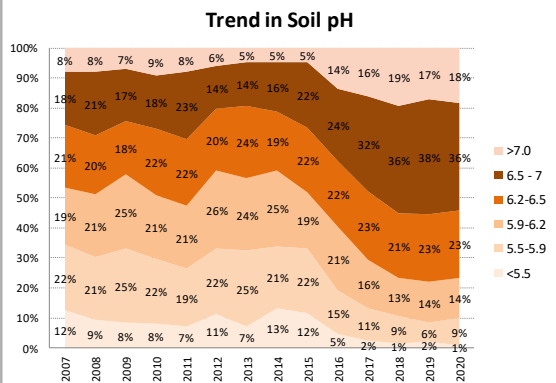

Soil Analysis Status and Trends

County	Carlow
Year	2020
Enterprise	All Farms
Number of Samples	332

Soil Analysis Status and Trends

County	Carlow
Year	2020
Enterprise	Dairy
Number of Samples	186

Soil Analysis Status and Trends