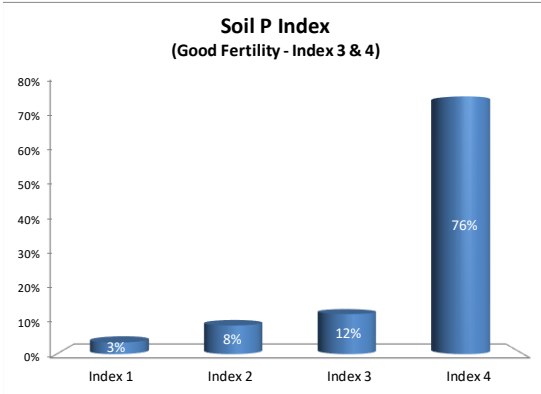

Soil Analysis Status and Trends

County	Carlow
Year	2020
Enterprise	All Farms
Number of Samples	332

Soil Analysis Status and Trends

County	Carlow
Year	2020
Enterprise	Dairy
Number of Samples	186

Soil Analysis Status and Trends

County	Carlow
Year	2020
Enterprise	Drystock
Number of Samples	59

Caution - Graphics based on low sample number

Soil Analysis Status and Trends

County	Carlow
Year	2020
Enterprise	Tillage
Number of Samples	82

Caution - Graphics based on low sample number