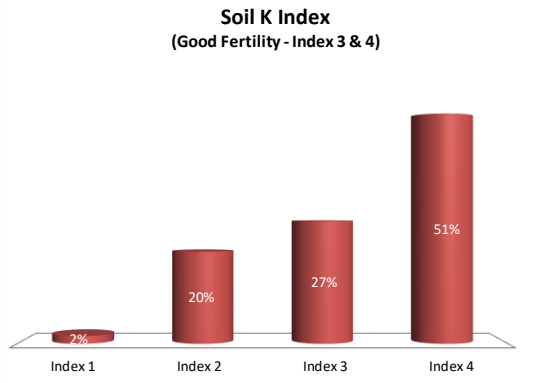

Soil Analysis Status and Trends

County	Carlow
Year	2020
Enterprise	All Farms
Number of Samples	332

Soil Analysis Status and Trends

County	Carlow
Year	2020
Enterprise	Dairy
Number of Samples	186

Soil Analysis Status and Trends

County	Carlow
Year	2020
Enterprise	Drystock
Number of Samples	59

Caution - Graphics based on low sample number

Soil Analysis Status and Trends

County	Carlow
Year	2020
Enterprise	Tillage
Number of Samples	82

Caution - Graphics based on low sample number