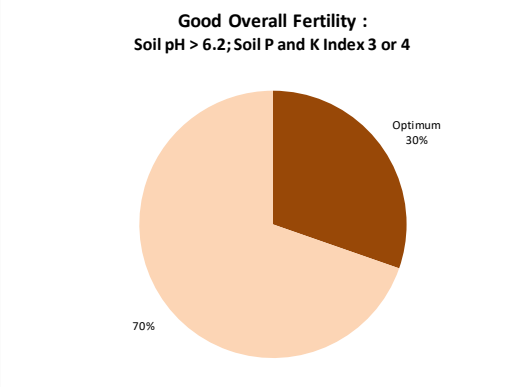

Soil Analysis Status and Trends

County	Carlow
Year	2020
Enterprise	All Farms
Number of Samples	332

Soil Analysis Status and Trends

County	Carlow
Year	2020
Enterprise	Dairy
Number of Samples	186

Soil Analysis Status and Trends

County	Carlow
Year	2020
Enterprise	Drystock
Number of Samples	59

Caution - Graphics based on low sample number

Soil Analysis Status and Trends

County	Carlow
Year	2020
Enterprise	Tillage
Number of Samples	82

Caution - Graphics based on low sample number