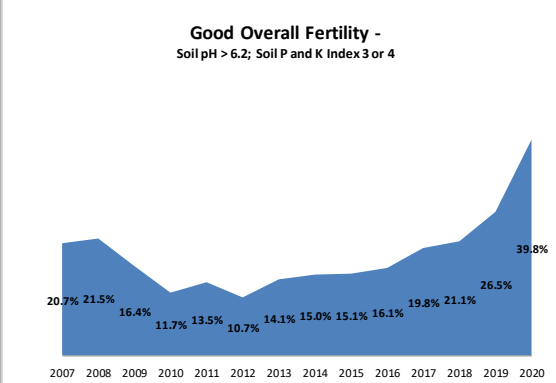

Soil Analysis Status and Trends

County	Carlow
Year	2020
Enterprise	Drystock
Number of Samples	59

Caution - Graphics based on low sample number