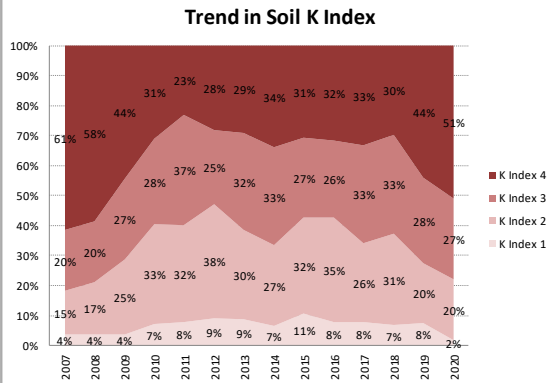

Soil Analysis Status and Trends

County	Carlow
Year	2020
Enterprise	All Farms
Number of Samples	332

Soil Analysis Status and Trends

County	Carlow
Year	2020
Enterprise	Dairy
Number of Samples	186

Soil Analysis Status and Trends

County	Carlow
Year	2020
Enterprise	Drystock
Number of Samples	59

Caution - Graphics based on low sample number

Soil Analysis Status and Trends

County	Carlow
Year	2020
Enterprise	Tillage
Number of Samples	82