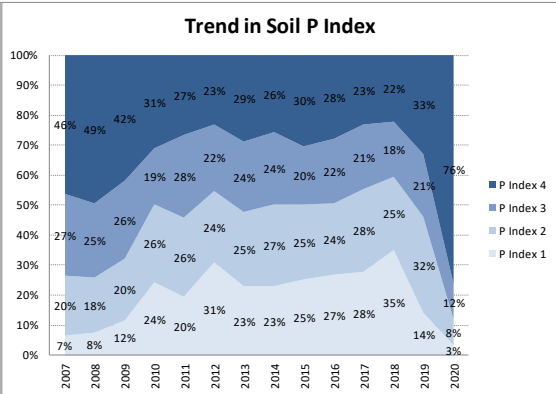

Soil Analysis Status and Trends

County	Carlow
Year	2020
Enterprise	All Farms
Number of Samples	332

Soil Analysis Status and Trends

County	Carlow
Year	2020
Enterprise	Dairy
Number of Samples	186

Soil Analysis Status and Trends

County	Carlow
Year	2020
Enterprise	Drystock
Number of Samples	59

Caution - Graphics based on low sample number

Soil Analysis Status and Trends

County	Carlow
Year	2020
Enterprise	Tillage
Number of Samples	82