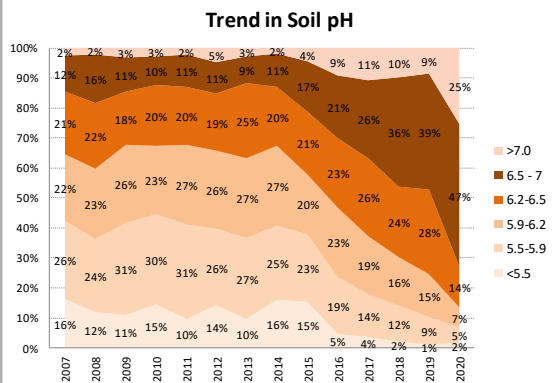

Soil Analysis Status and Trends

County	Carlow
Year	2020
Enterprise	Drystock
Number of Samples	59

Caution - Graphics based on low sample number