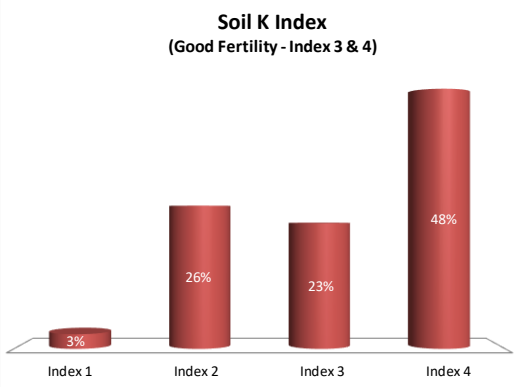

Soil Analysis Status and Trends

County	Carlow
Year	2020
Enterprise	All Farms
Number of Samples	332

Soil Analysis Status and Trends

County	Carlow
Year	2020
Enterprise	Dairy
Number of Samples	186

Soil Analysis Status and Trends

County	Carlow
Year	2020
Enterprise	Drystock
Number of Samples	59

Caution - Graphics based on low sample number

Soil Analysis Status and Trends

County	Carlow
Year	2020
Enterprise	Tillage
Number of Samples	82

Caution - Graphics based on low sample number