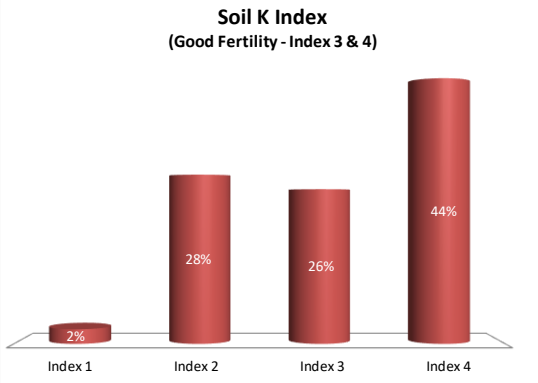

Soil Analysis Status and Trends

County	Carlow
Year	2020
Enterprise	All Farms
Number of Samples	332

Soil Analysis Status and Trends

County	Carlow
Year	2020
Enterprise	Dairy
Number of Samples	186

Soil Analysis Status and Trends

County	Carlow
Year	2020
Enterprise	Drystock
Number of Samples	59

Caution - Graphics based on low sample number

Soil Analysis Status and Trends

County	Carlow
Year	2020
Enterprise	Tillage
Number of Samples	82

Caution - Graphics based on low sample number