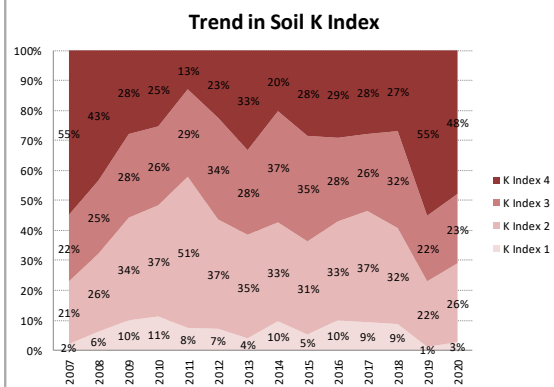

Soil Analysis Status and Trends

County	Carlow
Year	2020
Enterprise	All Farms
Number of Samples	332

Soil Analysis Status and Trends

County	Carlow
Year	2020
Enterprise	Dairy
Number of Samples	186

Soil Analysis Status and Trends

County	Carlow
Year	2020
Enterprise	Drystock
Number of Samples	59

Caution - Graphics based on low sample number

Soil Analysis Status and Trends

County	Carlow
Year	2020
Enterprise	Tillage
Number of Samples	82