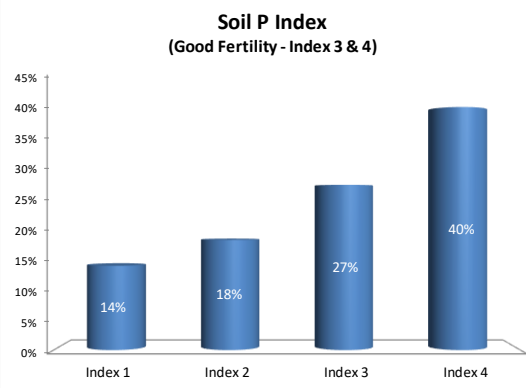

Soil Analysis Status and Trends

County	Carlow
Year	2020
Enterprise	All Farms
Number of Samples	332

Soil Analysis Status and Trends

County	Carlow
Year	2020
Enterprise	Dairy
Number of Samples	186

Soil Analysis Status and Trends

County	Carlow
Year	2020
Enterprise	Drystock
Number of Samples	59

Caution - Graphics based on low sample number

Soil Analysis Status and Trends

County	Carlow
Year	2020
Enterprise	Tillage
Number of Samples	82

Caution - Graphics based on low sample number