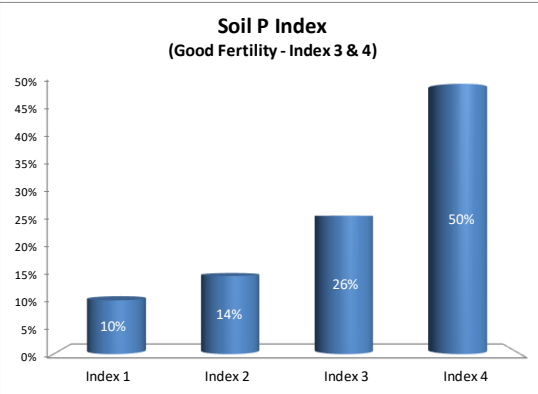

Soil Analysis Status and Trends

County	Carlow
Year	2020
Enterprise	All Farms
Number of Samples	332

Soil Analysis Status and Trends

County	Carlow
Year	2020
Enterprise	Dairy
Number of Samples	186

Soil Analysis Status and Trends

County	Carlow
Year	2020
Enterprise	Drystock
Number of Samples	59

Caution - Graphics based on low sample number

Soil Analysis Status and Trends

County	Carlow
Year	2020
Enterprise	Tillage
Number of Samples	82

Caution - Graphics based on low sample number