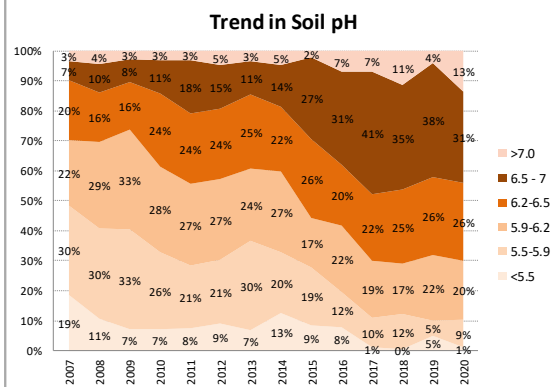

Soil Analysis Status and Trends

County	Carlow
Year	2020
Enterprise	All Farms
Number of Samples	332

Soil Analysis Status and Trends

County	Carlow
Year	2020
Enterprise	Dairy
Number of Samples	186

Soil Analysis Status and Trends