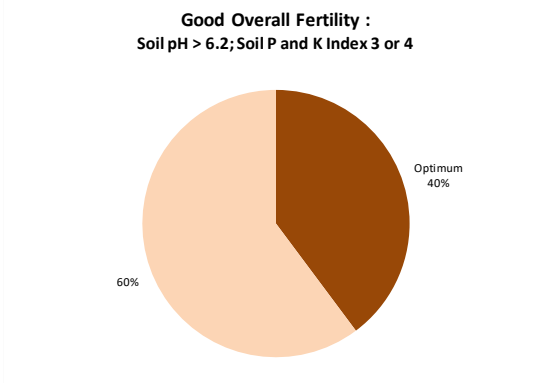

Soil Analysis Status and Trends

County	Carlow
Year	2020
Enterprise	Drystock
Number of Samples	59

Caution - Graphics based on low sample number