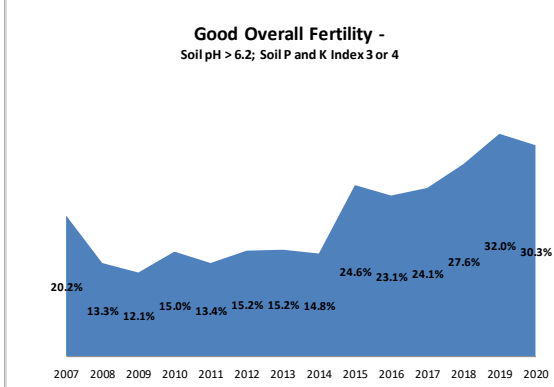

Soil Analysis Status and Trends

County	Carlow
Year	2020
Enterprise	All Farms
Number of Samples	332

Soil Analysis Status and Trends

County	Carlow
Year	2020
Enterprise	Dairy
Number of Samples	186

Soil Analysis Status and Trends