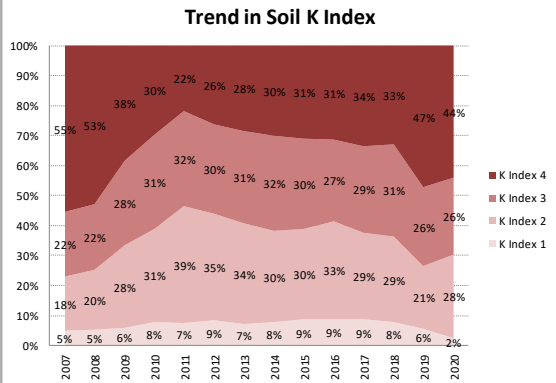

Soil Analysis Status and Trends

County	Carlow
Year	2020
Enterprise	All Farms
Number of Samples	332

Soil Analysis Status and Trends

County	Carlow
Year	2020
Enterprise	Dairy
Number of Samples	186

Soil Analysis Status and Trends

County	Carlow
Year	2020
Enterprise	Drystock
Number of Samples	59

Caution - Graphics based on low sample number

Soil Analysis Status and Trends

County	Carlow
Year	2020
Enterprise	Tillage
Number of Samples	82