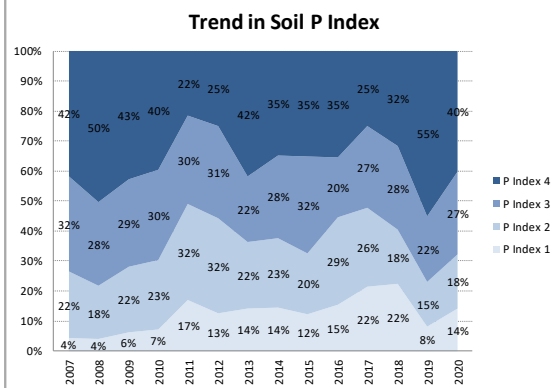

Soil Analysis Status and Trends

County	Carlow
Year	2020
Enterprise	All Farms
Number of Samples	332

Soil Analysis Status and Trends

County	Carlow
Year	2020
Enterprise	Dairy
Number of Samples	186

Soil Analysis Status and Trends

County	Carlow
Year	2020
Enterprise	Drystock
Number of Samples	59

Caution - Graphics based on low sample number

Soil Analysis Status and Trends

County	Carlow
Year	2020
Enterprise	Tillage
Number of Samples	82