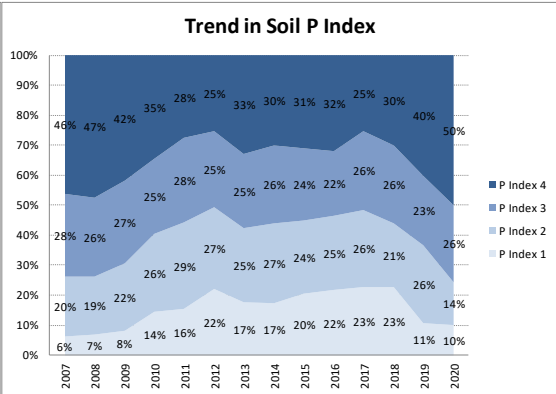

Soil Analysis Status and Trends

County	Carlow
Year	2020
Enterprise	All Farms
Number of Samples	332

Soil Analysis Status and Trends

County	Carlow
Year	2020
Enterprise	Dairy
Number of Samples	186

Soil Analysis Status and Trends

County	Carlow
Year	2020
Enterprise	Drystock
Number of Samples	59

Caution - Graphics based on low sample number

Soil Analysis Status and Trends

County	Carlow
Year	2020
Enterprise	Tillage
Number of Samples	82