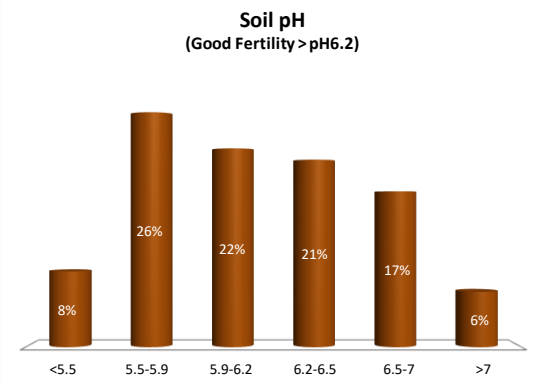

Soil Analysis Status and Trends

County	Clare
Year	2020
Enterprise	All Farms
Number of Samples	993

Soil Analysis Status and Trends

County	Clare
Year	2020
Enterprise	Dairy
Number of Samples	804

Soil Analysis Status and Trends