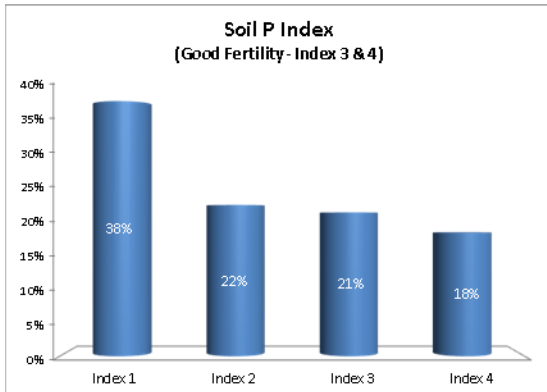

Soil Analysis Status and Trends

County	Clare
Year	2020
Enterprise	All Farms
Number of Samples	993

Soil Analysis Status and Trends

County	Clare
Year	2020
Enterprise	Dairy
Number of Samples	804

Soil Analysis Status and Trends