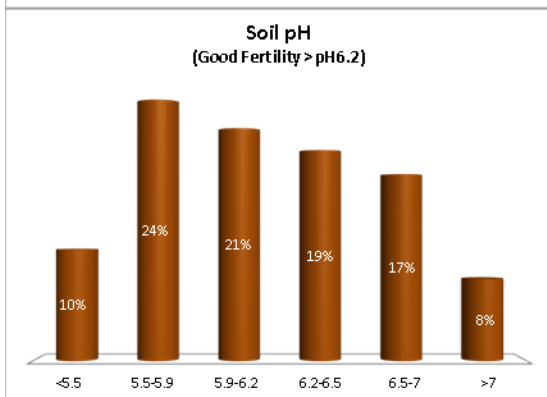

Soil Analysis Status and Trends

County	Clare
Year	2020
Enterprise	All Farms
Number of Samples	993

Soil Analysis Status and Trends

County	Clare
Year	2020
Enterprise	Dairy
Number of Samples	804

Soil Analysis Status and Trends