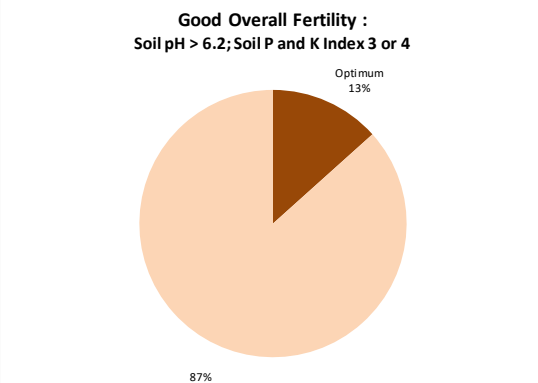

Soil Analysis Status and Trends

County	Clare
Year	2020
Enterprise	Dairy
Number of Samples	804