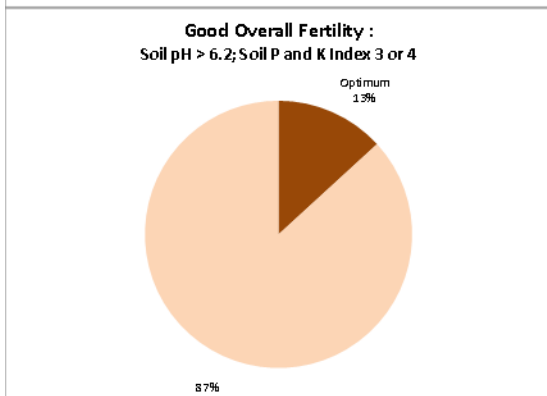

Soil Analysis Status and Trends

County	Clare
Year	2020
Enterprise	All Farms
Number of Samples	993