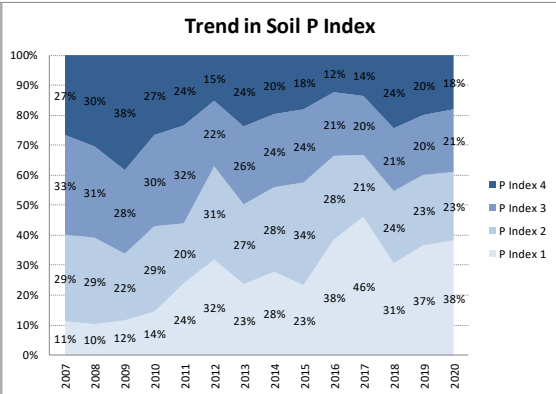

Soil Analysis Status and Trends

County	Clare
Year	2020
Enterprise	All Farms
Number of Samples	993

Soil Analysis Status and Trends

County	Clare
Year	2020
Enterprise	Dairy
Number of Samples	804

Soil Analysis Status and Trends