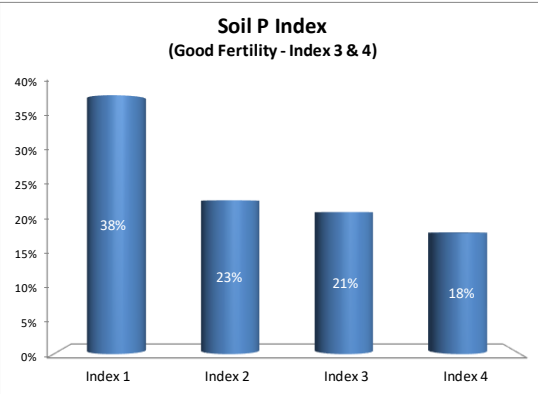

Soil Analysis Status and Trends

County	Clare
Year	2020
Enterprise	All Farms
Number of Samples	993

Soil Analysis Status and Trends

County	Clare
Year	2020
Enterprise	Dairy
Number of Samples	804

Soil Analysis Status and Trends