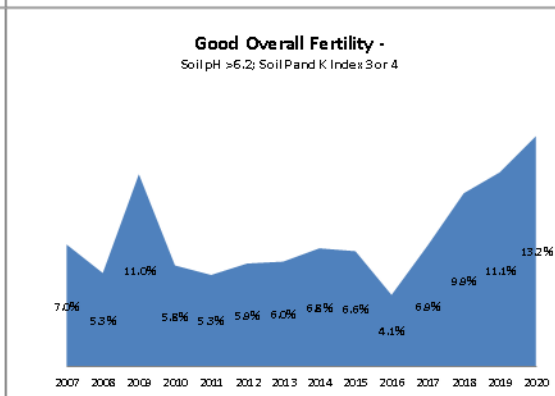

Soil Analysis Status and Trends

County	Clare
Year	2020
Enterprise	All Farms
Number of Samples	993

Soil Analysis Status and Trends

County	Clare
Year	2020
Enterprise	Dairy
Number of Samples	804

Soil Analysis Status and Trends