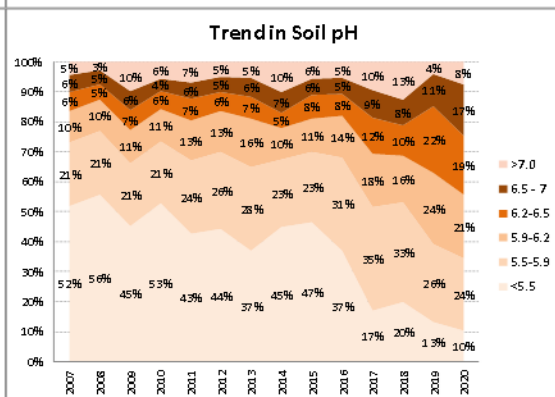

Soil Analysis Status and Trends

County	Clare
Year	2020
Enterprise	All Farms
Number of Samples	993

Soil Analysis Status and Trends

County	Clare
Year	2020
Enterprise	Dairy
Number of Samples	804

Soil Analysis Status and Trends