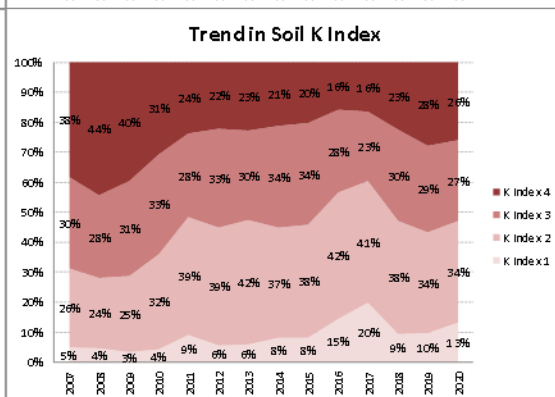

Soil Analysis Status and Trends

County	Clare
Year	2020
Enterprise	All Farms
Number of Samples	993

Soil Analysis Status and Trends

County	Clare
Year	2020
Enterprise	Dairy
Number of Samples	804

Soil Analysis Status and Trends