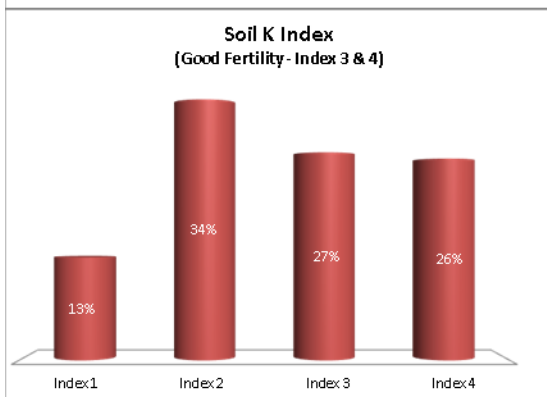

Soil Analysis Status and Trends

County	Clare
Year	2020
Enterprise	All Farms
Number of Samples	993

Soil Analysis Status and Trends

County	Clare
Year	2020
Enterprise	Dairy
Number of Samples	804

Soil Analysis Status and Trends