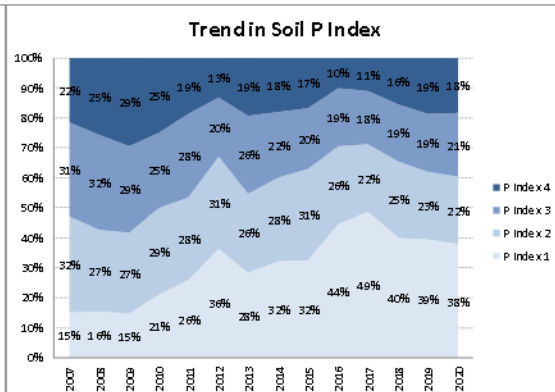

Soil Analysis Status and Trends

County	Clare
Year	2020
Enterprise	All Farms
Number of Samples	993

Soil Analysis Status and Trends

County	Clare
Year	2020
Enterprise	Dairy
Number of Samples	804

Soil Analysis Status and Trends