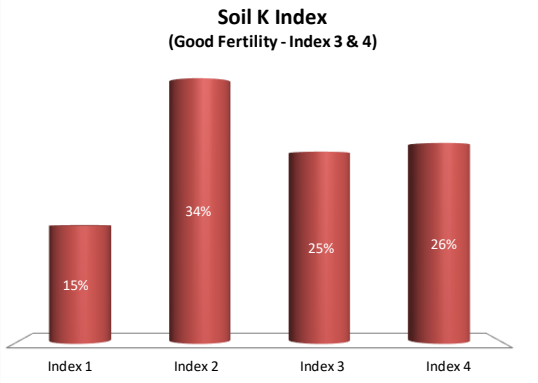

Soil Analysis Status and Trends

County	Clare
Year	2020
Enterprise	All Farms
Number of Samples	993

Soil Analysis Status and Trends

County	Clare
Year	2020
Enterprise	Dairy
Number of Samples	804

Soil Analysis Status and Trends