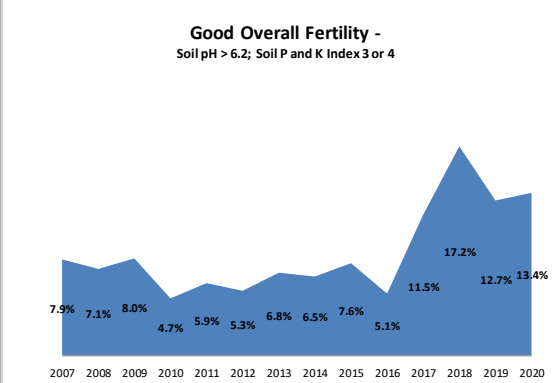

Soil Analysis Status and Trends

County	Clare
Year	2020
Enterprise	All Farms
Number of Samples	993

Soil Analysis Status and Trends

County	Clare
Year	2020
Enterprise	Dairy
Number of Samples	804

Soil Analysis Status and Trends