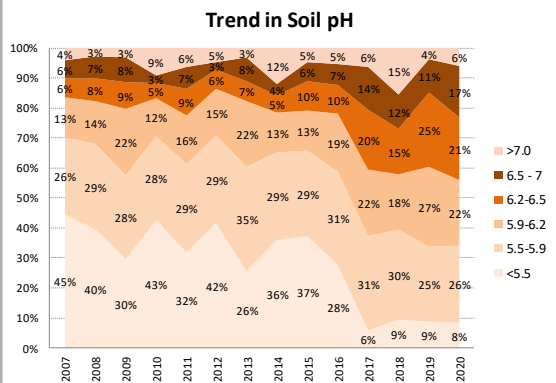

Soil Analysis Status and Trends

County	Clare
Year	2020
Enterprise	All Farms
Number of Samples	993

Soil Analysis Status and Trends

County	Clare
Year	2020
Enterprise	Dairy
Number of Samples	804

Soil Analysis Status and Trends