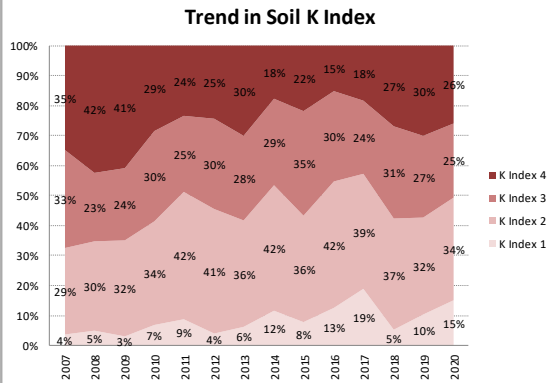

Soil Analysis Status and Trends

County	Clare
Year	2020
Enterprise	All Farms
Number of Samples	993

Soil Analysis Status and Trends

County	Clare
Year	2020
Enterprise	Dairy
Number of Samples	804

Soil Analysis Status and Trends