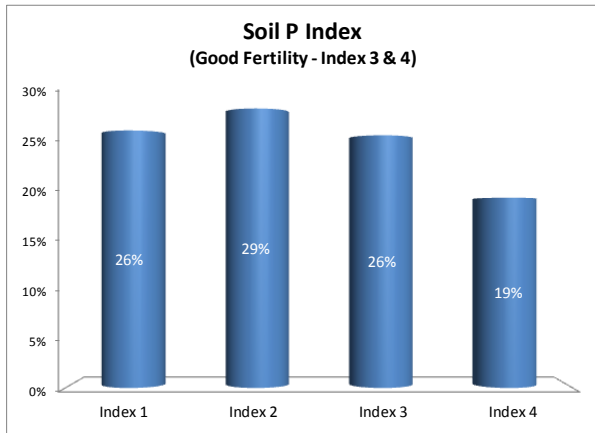

Soil Analysis Status and Trends

County	Cork
Year	2018
Enterprise	All Farms
Number of Samples	5,643

Soil Analysis Status and Trends

County	Cork
Year	2018
Enterprise	Dairy
Number of Samples	4,053

Soil Analysis Status and Trends

County	Cork
Year	2018
Enterprise	Drystock
Number of Samples	1,207

Soil Analysis Status and Trends

County	Cork
Year	2018
Enterprise	Tillage
Number of Samples	348