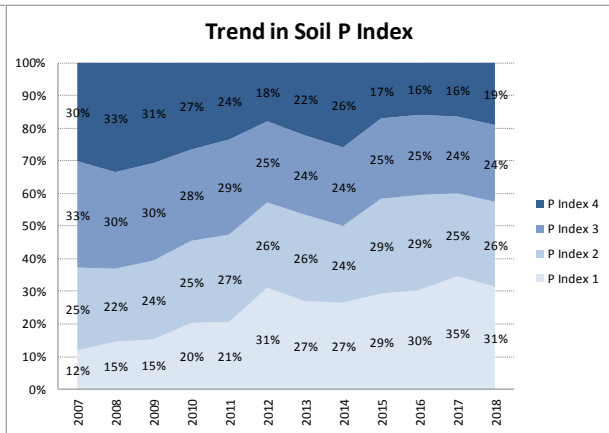

Soil Analysis Status and Trends

County	Cork
Year	2018
Enterprise	All Farms
Number of Samples	5,643

Soil Analysis Status and Trends

County	Cork
Year	2018
Enterprise	Dairy
Number of Samples	4,053

Soil Analysis Status and Trends

County	Cork
Year	2018
Enterprise	Drystock
Number of Samples	1,207

Soil Analysis Status and Trends

County	Cork
Year	2018
Enterprise	Tillage
Number of Samples	348