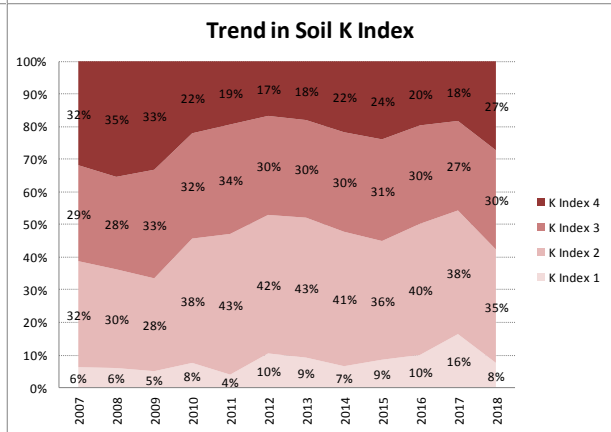

Soil Analysis Status and Trends

County	Cork
Year	2018
Enterprise	All Farms
Number of Samples	5,643

Soil Analysis Status and Trends

County	Cork
Year	2018
Enterprise	Dairy
Number of Samples	4,053

Soil Analysis Status and Trends

County	Cork
Year	2018
Enterprise	Drystock
Number of Samples	1,207

Soil Analysis Status and Trends

County	Cork
Year	2018
Enterprise	Tillage
Number of Samples	348