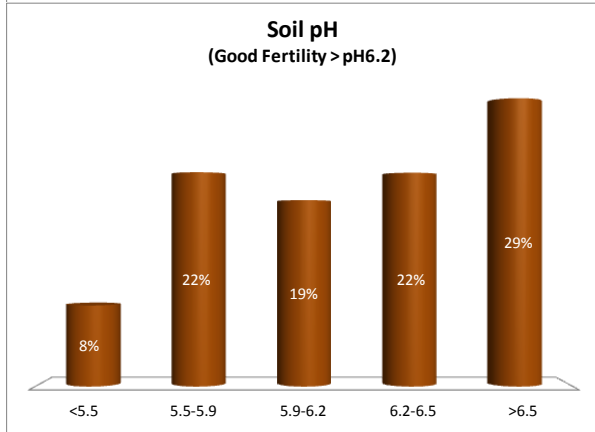

Soil Analysis Status and Trends

County	Cork
Year	2018
Enterprise	All Farms
Number of Samples	5,643

Soil Analysis Status and Trends

County	Cork
Year	2018
Enterprise	Dairy
Number of Samples	4,053

Soil Analysis Status and Trends

County	Cork
Year	2018
Enterprise	Drystock
Number of Samples	1,207

Soil Analysis Status and Trends

County	Cork
Year	2018
Enterprise	Tillage
Number of Samples	348