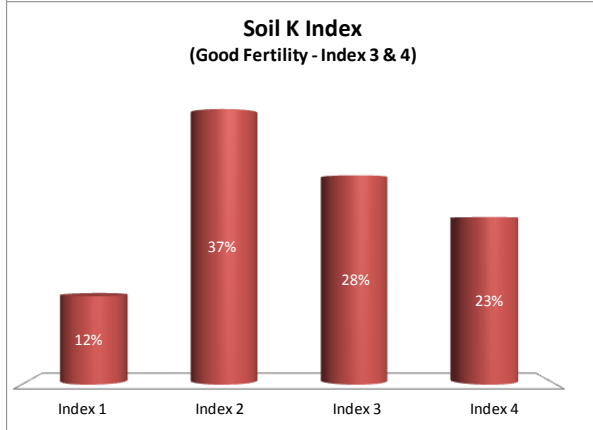

Soil Analysis Status and Trends

County	Cork
Year	2018
Enterprise	All Farms
Number of Samples	5,643

Soil Analysis Status and Trends

County	Cork
Year	2018
Enterprise	Dairy
Number of Samples	4,053

Soil Analysis Status and Trends

County	Cork
Year	2018
Enterprise	Drystock
Number of Samples	1,207

Soil Analysis Status and Trends

County	Cork
Year	2018
Enterprise	Tillage
Number of Samples	348