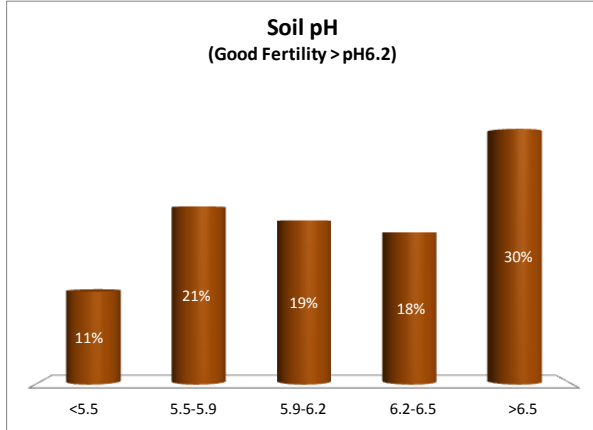

Soil Analysis Status and Trends

County	Cork
Year	2018
Enterprise	All Farms
Number of Samples	5,643

Soil Analysis Status and Trends

County	Cork
Year	2018
Enterprise	Dairy
Number of Samples	4,053

Soil Analysis Status and Trends

County	Cork
Year	2018
Enterprise	Drystock
Number of Samples	1,207

Soil Analysis Status and Trends

County	Cork
Year	2018
Enterprise	Tillage
Number of Samples	348