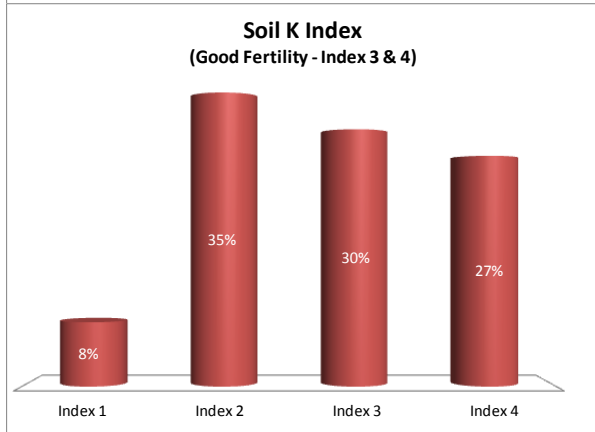

Soil Analysis Status and Trends

County	Cork
Year	2018
Enterprise	All Farms
Number of Samples	5,643

Soil Analysis Status and Trends

County	Cork
Year	2018
Enterprise	Dairy
Number of Samples	4,053

Soil Analysis Status and Trends

County	Cork
Year	2018
Enterprise	Drystock
Number of Samples	1,207

Soil Analysis Status and Trends

County	Cork
Year	2018
Enterprise	Tillage
Number of Samples	348