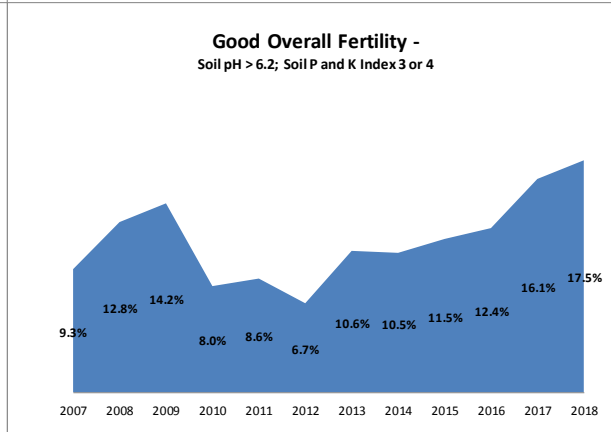

Soil Analysis Status and Trends

County	Cork
Year	2018
Enterprise	All Farms
Number of Samples	5,643

Soil Analysis Status and Trends

County	Cork
Year	2018
Enterprise	Dairy
Number of Samples	4,053

Soil Analysis Status and Trends

County	Cork
Year	2018
Enterprise	Drystock
Number of Samples	1,207

Soil Analysis Status and Trends

County	Cork
Year	2018
Enterprise	Tillage
Number of Samples	348