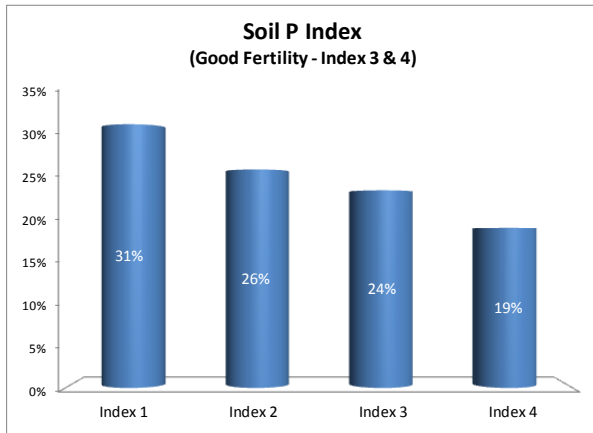

Soil Analysis Status and Trends

County	Cork
Year	2018
Enterprise	All Farms
Number of Samples	5,643

Soil Analysis Status and Trends

County	Cork
Year	2018
Enterprise	Dairy
Number of Samples	4,053

Soil Analysis Status and Trends

County	Cork
Year	2018
Enterprise	Drystock
Number of Samples	1,207

Soil Analysis Status and Trends

County	Cork
Year	2018
Enterprise	Tillage
Number of Samples	348