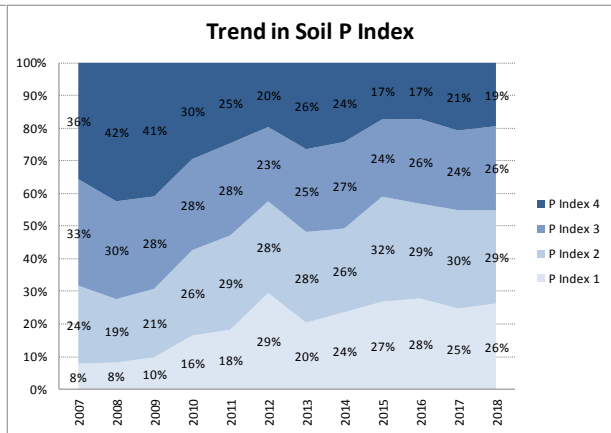

Soil Analysis Status and Trends

County	Cork
Year	2018
Enterprise	All Farms
Number of Samples	5,643

Soil Analysis Status and Trends

County	Cork
Year	2018
Enterprise	Dairy
Number of Samples	4,053

Soil Analysis Status and Trends

County	Cork
Year	2018
Enterprise	Drystock
Number of Samples	1,207

Soil Analysis Status and Trends

County	Cork
Year	2018
Enterprise	Tillage
Number of Samples	348