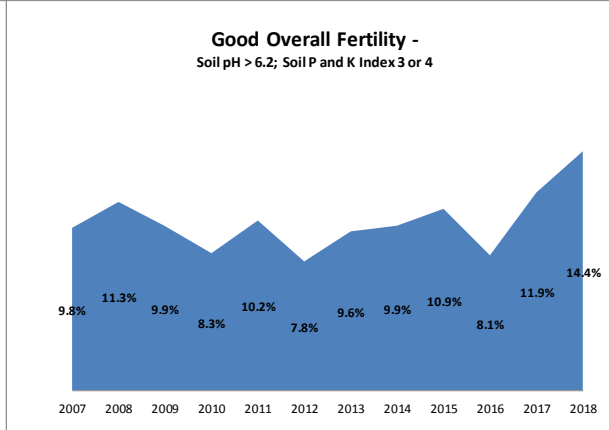

Soil Analysis Status and Trends

County	Cork
Year	2018
Enterprise	All Farms
Number of Samples	5,643

Soil Analysis Status and Trends

County	Cork
Year	2018
Enterprise	Dairy
Number of Samples	4,053

Soil Analysis Status and Trends

County	Cork
Year	2018
Enterprise	Drystock
Number of Samples	1,207

Soil Analysis Status and Trends

County	Cork
Year	2018
Enterprise	Tillage
Number of Samples	348