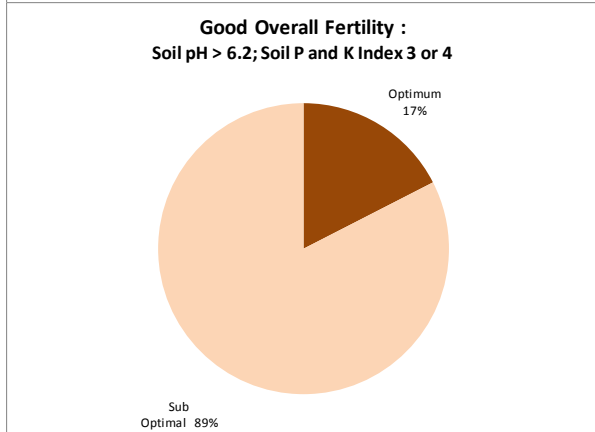

Soil Analysis Status and Trends

County	Cork
Year	2018
Enterprise	All Farms
Number of Samples	5,643

Soil Analysis Status and Trends

County	Cork
Year	2018
Enterprise	Dairy
Number of Samples	4,053

Soil Analysis Status and Trends

County	Cork
Year	2018
Enterprise	Drystock
Number of Samples	1,207

Soil Analysis Status and Trends

County	Cork
Year	2018
Enterprise	Tillage
Number of Samples	348