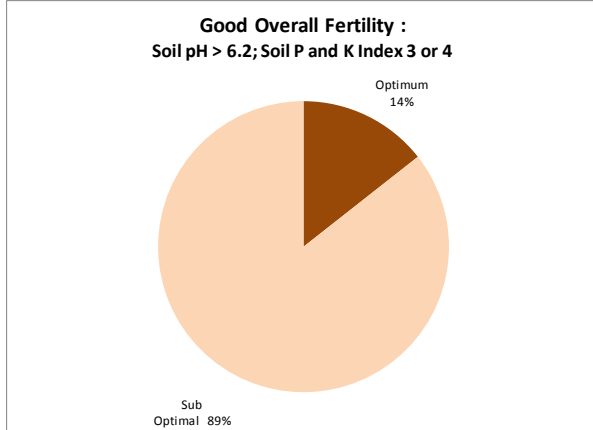

Soil Analysis Status and Trends

County	Cork
Year	2018
Enterprise	All Farms
Number of Samples	5,643

Soil Analysis Status and Trends

County	Cork
Year	2018
Enterprise	Dairy
Number of Samples	4,053

Soil Analysis Status and Trends

County	Cork
Year	2018
Enterprise	Drystock
Number of Samples	1,207

Soil Analysis Status and Trends

County	Cork
Year	2018
Enterprise	Tillage
Number of Samples	348