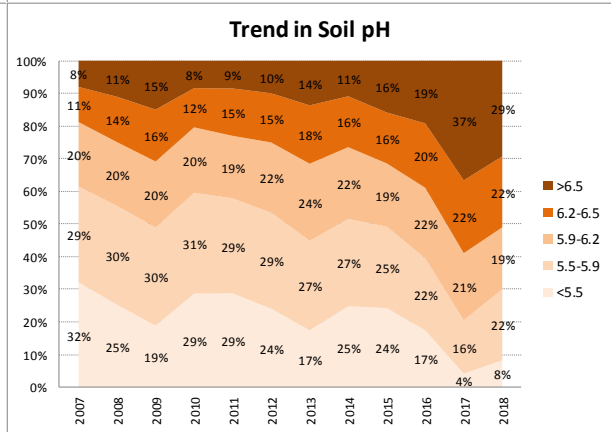

Soil Analysis Status and Trends

County	Cork
Year	2018
Enterprise	All Farms
Number of Samples	5,643

Soil Analysis Status and Trends

County	Cork
Year	2018
Enterprise	Dairy
Number of Samples	4,053

Soil Analysis Status and Trends

County	Cork
Year	2018
Enterprise	Drystock
Number of Samples	1,207

Soil Analysis Status and Trends

County	Cork
Year	2018
Enterprise	Tillage
Number of Samples	348