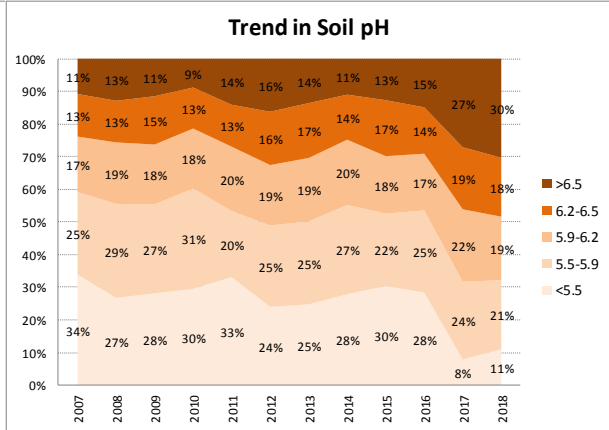

Soil Analysis Status and Trends

County	Cork
Year	2018
Enterprise	All Farms
Number of Samples	5,643

Soil Analysis Status and Trends

County	Cork
Year	2018
Enterprise	Dairy
Number of Samples	4,053

Soil Analysis Status and Trends

County	Cork
Year	2018
Enterprise	Drystock
Number of Samples	1,207

Soil Analysis Status and Trends

County	Cork
Year	2018
Enterprise	Tillage
Number of Samples	348