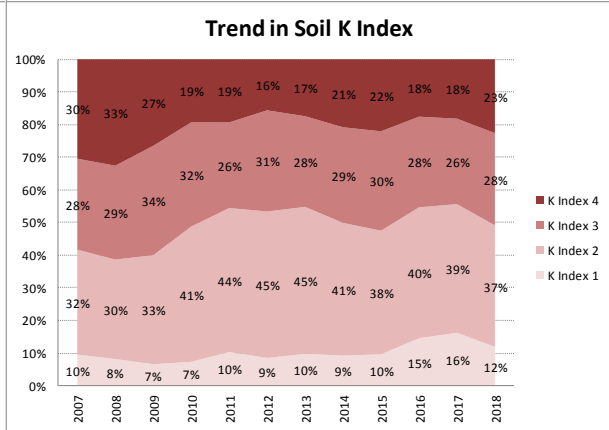

Soil Analysis Status and Trends

County	Cork
Year	2018
Enterprise	All Farms
Number of Samples	5,643

Soil Analysis Status and Trends

County	Cork
Year	2018
Enterprise	Dairy
Number of Samples	4,053

Soil Analysis Status and Trends

County	Cork
Year	2018
Enterprise	Drystock
Number of Samples	1,207

Soil Analysis Status and Trends

County	Cork
Year	2018
Enterprise	Tillage
Number of Samples	348