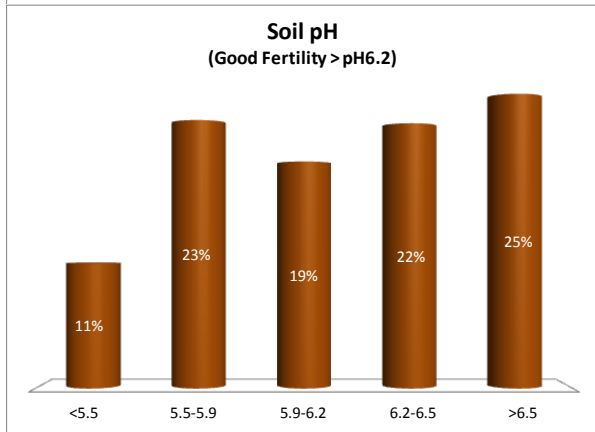

Soil Analysis Status and Trends

County	Donegal
Year	2018
Enterprise	All Farms
Number of Samples	1,481

Soil Analysis Status and Trends

County	Donegal
Year	2018
Enterprise	Dairy
Number of Samples	570

Soil Analysis Status and Trends

County	Donegal
Year	2018
Enterprise	Drystock
Number of Samples	775

Soil Analysis Status and Trends

County	Donegal
Year	2018
Enterprise	Tillage
Number of Samples	117