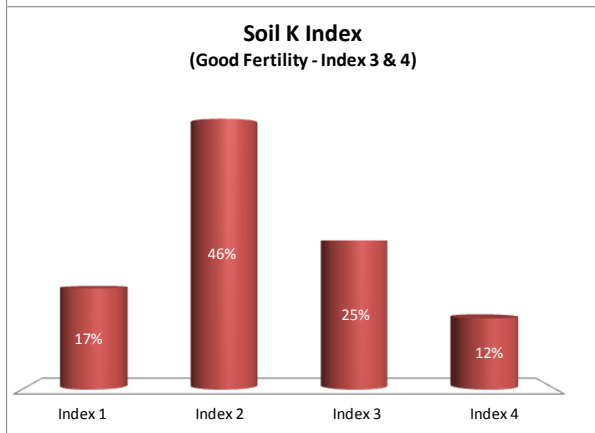

Soil Analysis Status and Trends

County	Donegal
Year	2018
Enterprise	All Farms
Number of Samples	1,481

Soil Analysis Status and Trends

County	Donegal
Year	2018
Enterprise	Dairy
Number of Samples	570

Soil Analysis Status and Trends

County	Donegal
Year	2018
Enterprise	Drystock
Number of Samples	775

Soil Analysis Status and Trends

County	Donegal
Year	2018
Enterprise	Tillage
Number of Samples	117