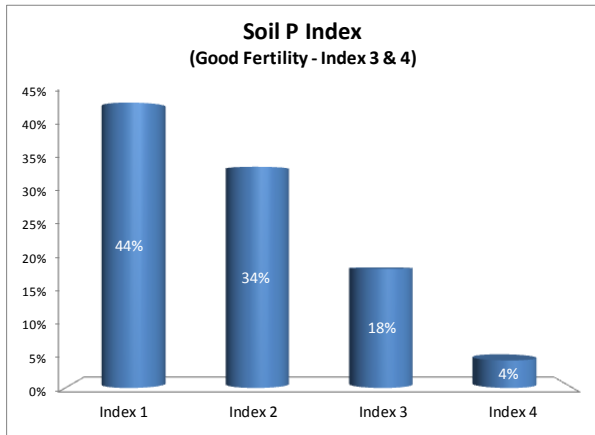

Soil Analysis Status and Trends

County	Donegal
Year	2018
Enterprise	All Farms
Number of Samples	1,481

Soil Analysis Status and Trends

County	Donegal
Year	2018
Enterprise	Dairy
Number of Samples	570

Soil Analysis Status and Trends

County	Donegal
Year	2018
Enterprise	Drystock
Number of Samples	775

Soil Analysis Status and Trends

County	Donegal
Year	2018
Enterprise	Tillage
Number of Samples	117