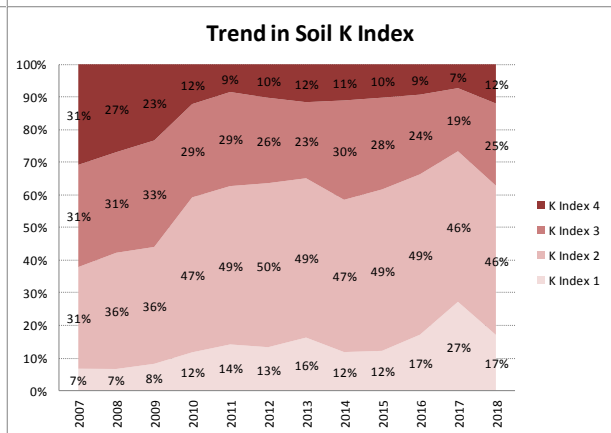

Soil Analysis Status and Trends

County	Donegal
Year	2018
Enterprise	All Farms
Number of Samples	1,481

Soil Analysis Status and Trends

County	Donegal
Year	2018
Enterprise	Dairy
Number of Samples	570

Soil Analysis Status and Trends

County	Donegal
Year	2018
Enterprise	Drystock
Number of Samples	775

Soil Analysis Status and Trends

County	Donegal
Year	2018
Enterprise	Tillage
Number of Samples	117