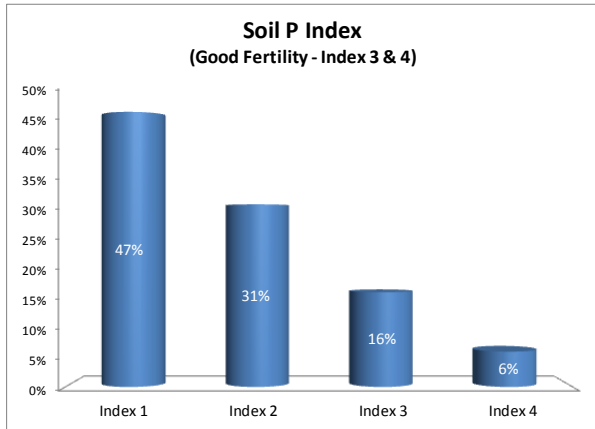

Soil Analysis Status and Trends

County	Donegal
Year	2018
Enterprise	All Farms
Number of Samples	1,481

Soil Analysis Status and Trends

County	Donegal
Year	2018
Enterprise	Dairy
Number of Samples	570

Soil Analysis Status and Trends

County	Donegal
Year	2018
Enterprise	Drystock
Number of Samples	775

Soil Analysis Status and Trends

County	Donegal
Year	2018
Enterprise	Tillage
Number of Samples	117