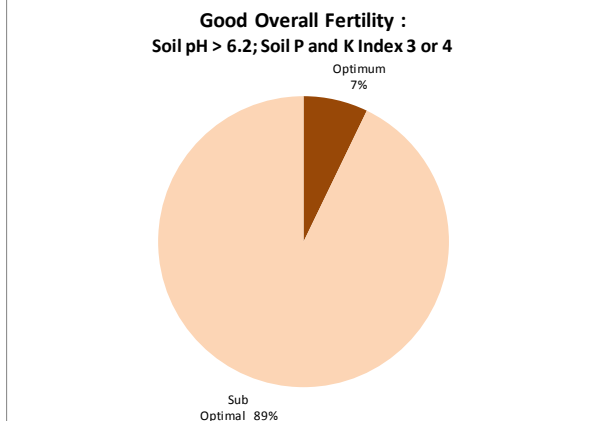

Soil Analysis Status and Trends

County	Donegal
Year	2018
Enterprise	All Farms
Number of Samples	1,481

Soil Analysis Status and Trends

County	Donegal
Year	2018
Enterprise	Dairy
Number of Samples	570

Soil Analysis Status and Trends

County	Donegal
Year	2018
Enterprise	Drystock
Number of Samples	775

Soil Analysis Status and Trends

County	Donegal
Year	2018
Enterprise	Tillage
Number of Samples	117