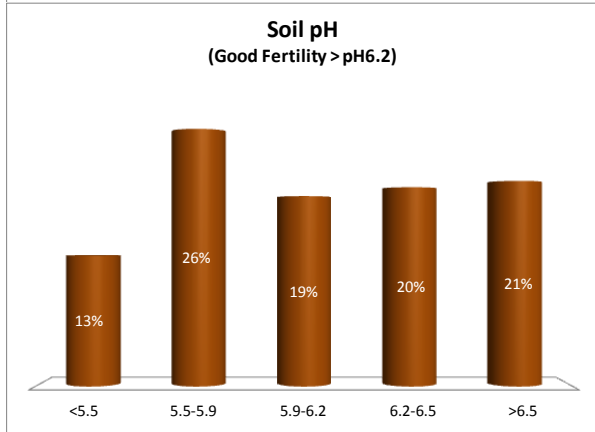

Soil Analysis Status and Trends

County	Donegal
Year	2018
Enterprise	All Farms
Number of Samples	1,481

Soil Analysis Status and Trends

County	Donegal
Year	2018
Enterprise	Dairy
Number of Samples	570

Soil Analysis Status and Trends

County	Donegal
Year	2018
Enterprise	Drystock
Number of Samples	775

Soil Analysis Status and Trends

County	Donegal
Year	2018
Enterprise	Tillage
Number of Samples	117