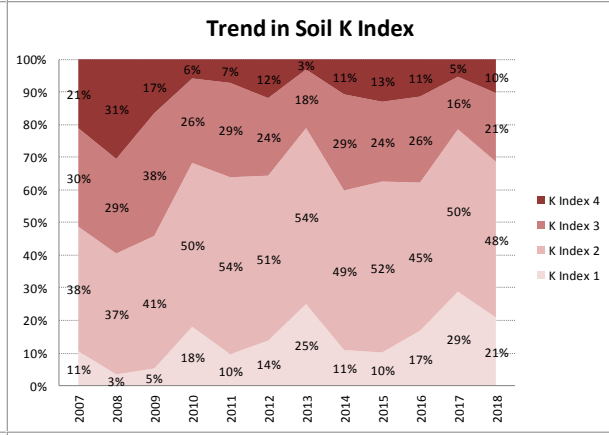

Soil Analysis Status and Trends

County	Donegal
Year	2018
Enterprise	All Farms
Number of Samples	1,481

Soil Analysis Status and Trends

County	Donegal
Year	2018
Enterprise	Dairy
Number of Samples	570

Soil Analysis Status and Trends

County	Donegal
Year	2018
Enterprise	Drystock
Number of Samples	775

Soil Analysis Status and Trends

County	Donegal
Year	2018
Enterprise	Tillage
Number of Samples	117