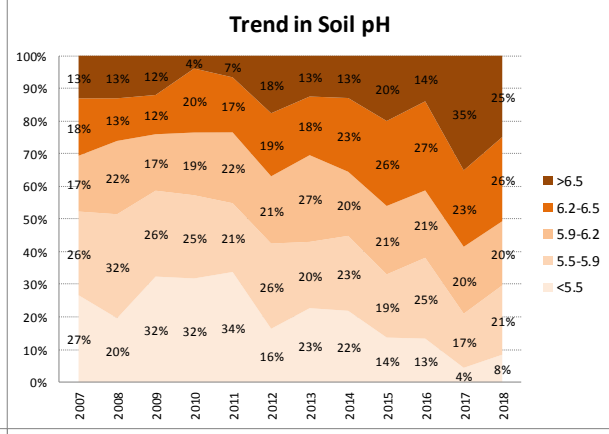

Soil Analysis Status and Trends

County	Donegal
Year	2018
Enterprise	All Farms
Number of Samples	1,481

Soil Analysis Status and Trends

County	Donegal
Year	2018
Enterprise	Dairy
Number of Samples	570

Soil Analysis Status and Trends

County	Donegal
Year	2018
Enterprise	Drystock
Number of Samples	775

Soil Analysis Status and Trends

County	Donegal
Year	2018
Enterprise	Tillage
Number of Samples	117