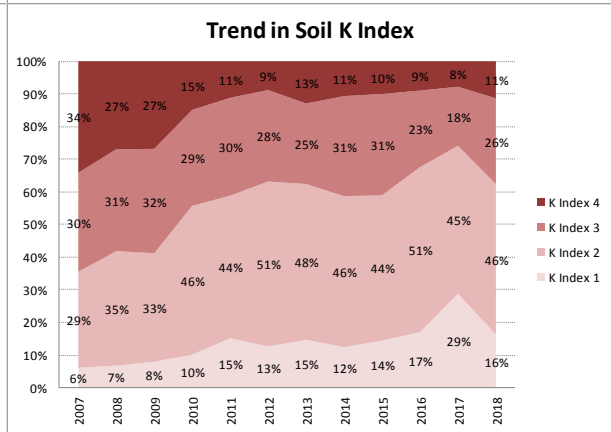

Soil Analysis Status and Trends

County	Donegal
Year	2018
Enterprise	All Farms
Number of Samples	1,481

Soil Analysis Status and Trends

County	Donegal
Year	2018
Enterprise	Dairy
Number of Samples	570

Soil Analysis Status and Trends

County	Donegal
Year	2018
Enterprise	Drystock
Number of Samples	775

Soil Analysis Status and Trends

County	Donegal
Year	2018
Enterprise	Tillage
Number of Samples	117