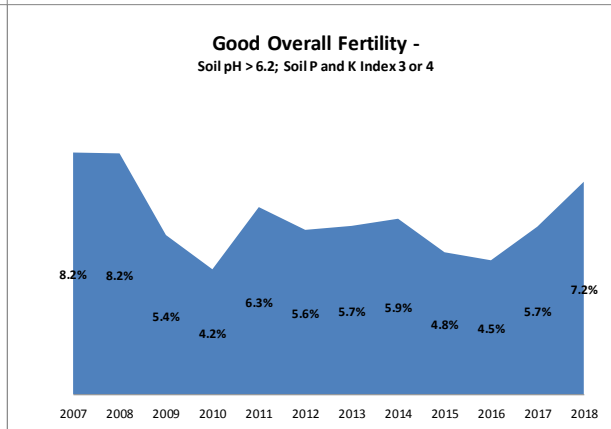

Soil Analysis Status and Trends

County	Donegal
Year	2018
Enterprise	All Farms
Number of Samples	1,481

Soil Analysis Status and Trends

County	Donegal
Year	2018
Enterprise	Dairy
Number of Samples	570

Soil Analysis Status and Trends