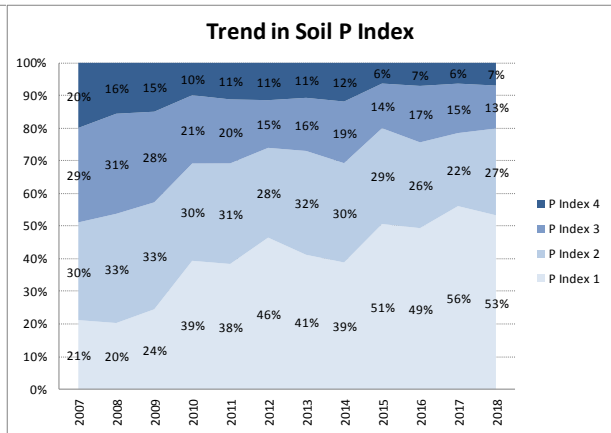

Soil Analysis Status and Trends

County	Donegal
Year	2018
Enterprise	All Farms
Number of Samples	1,481

Soil Analysis Status and Trends

County	Donegal
Year	2018
Enterprise	Dairy
Number of Samples	570

Soil Analysis Status and Trends

County	Donegal
Year	2018
Enterprise	Drystock
Number of Samples	775

Soil Analysis Status and Trends

County	Donegal
Year	2018
Enterprise	Tillage
Number of Samples	117