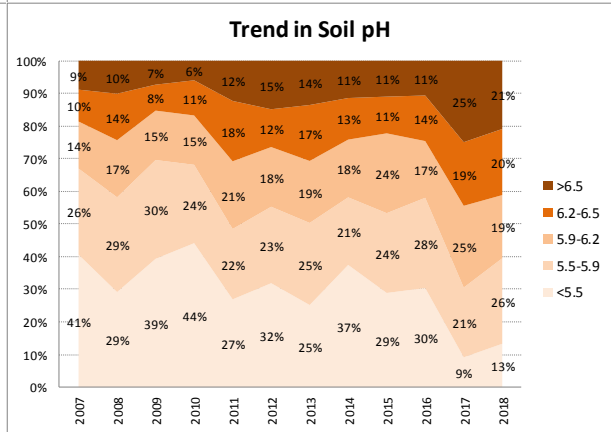

Soil Analysis Status and Trends

County	Donegal
Year	2018
Enterprise	All Farms
Number of Samples	1,481

Soil Analysis Status and Trends

County	Donegal
Year	2018
Enterprise	Dairy
Number of Samples	570

Soil Analysis Status and Trends

County	Donegal
Year	2018
Enterprise	Drystock
Number of Samples	775

Soil Analysis Status and Trends

County	Donegal
Year	2018
Enterprise	Tillage
Number of Samples	117