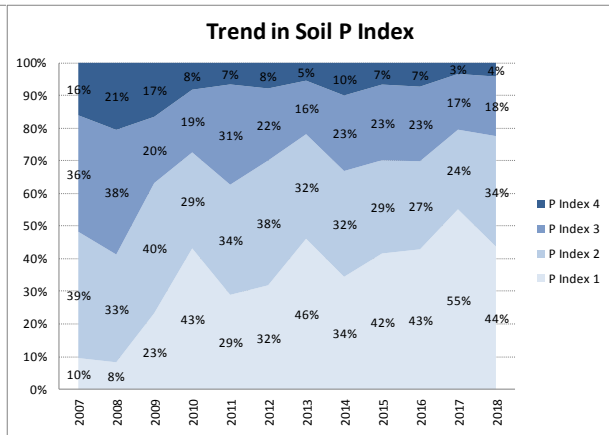

Soil Analysis Status and Trends

County	Donegal
Year	2018
Enterprise	All Farms
Number of Samples	1,481

Soil Analysis Status and Trends

County	Donegal
Year	2018
Enterprise	Dairy
Number of Samples	570

Soil Analysis Status and Trends

County	Donegal
Year	2018
Enterprise	Drystock
Number of Samples	775

Soil Analysis Status and Trends

County	Donegal
Year	2018
Enterprise	Tillage
Number of Samples	117