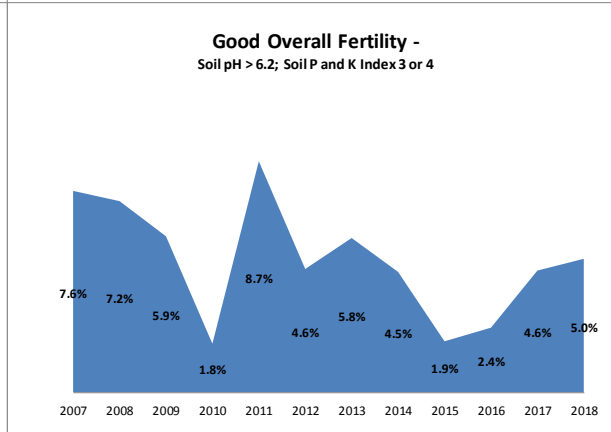

Soil Analysis Status and Trends

County	Donegal
Year	2018
Enterprise	All Farms
Number of Samples	1,481

Soil Analysis Status and Trends

County	Donegal
Year	2018
Enterprise	Dairy
Number of Samples	570

Soil Analysis Status and Trends

County	Donegal
Year	2018
Enterprise	Drystock
Number of Samples	775

Soil Analysis Status and Trends

County	Donegal
Year	2018
Enterprise	Tillage
Number of Samples	117