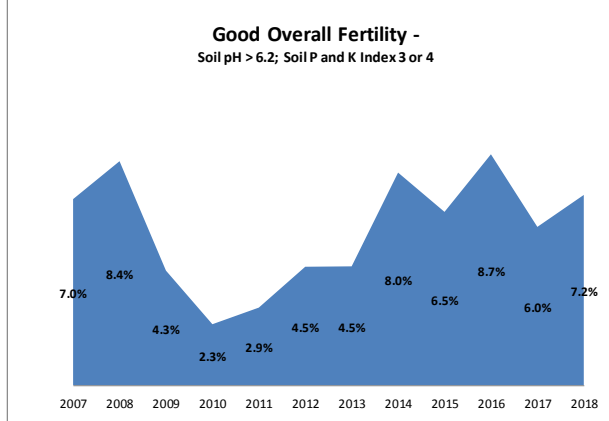

Soil Analysis Status and Trends

County	Donegal
Year	2018
Enterprise	All Farms
Number of Samples	1,481

Soil Analysis Status and Trends

County	Donegal
Year	2018
Enterprise	Dairy
Number of Samples	570

Soil Analysis Status and Trends