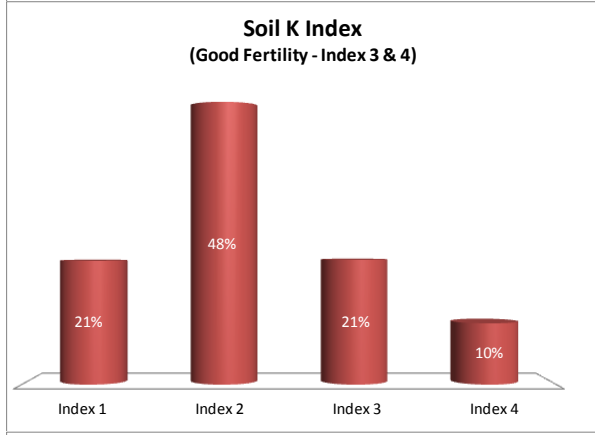

Soil Analysis Status and Trends

County	Donegal
Year	2018
Enterprise	All Farms
Number of Samples	1,481

Soil Analysis Status and Trends

County	Donegal
Year	2018
Enterprise	Dairy
Number of Samples	570

Soil Analysis Status and Trends

County	Donegal
Year	2018
Enterprise	Drystock
Number of Samples	775

Soil Analysis Status and Trends

County	Donegal
Year	2018
Enterprise	Tillage
Number of Samples	117