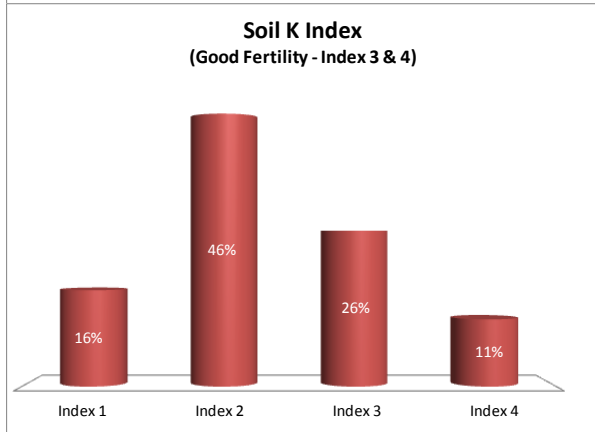

Soil Analysis Status and Trends

County	Donegal
Year	2018
Enterprise	All Farms
Number of Samples	1,481

Soil Analysis Status and Trends

County	Donegal
Year	2018
Enterprise	Dairy
Number of Samples	570

Soil Analysis Status and Trends

County	Donegal
Year	2018
Enterprise	Drystock
Number of Samples	775

Soil Analysis Status and Trends

County	Donegal
Year	2018
Enterprise	Tillage
Number of Samples	117