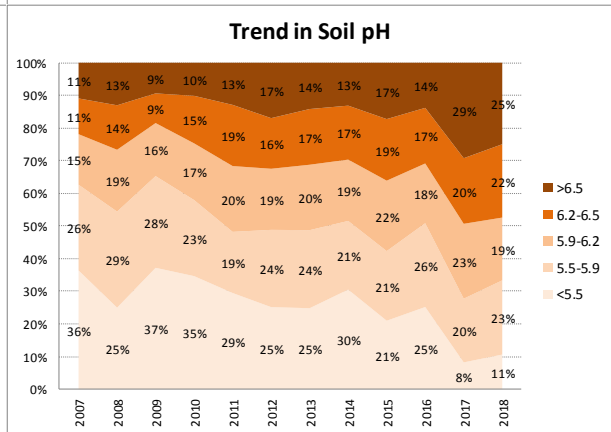

Soil Analysis Status and Trends

County	Donegal
Year	2018
Enterprise	All Farms
Number of Samples	1,481

Soil Analysis Status and Trends

County	Donegal
Year	2018
Enterprise	Dairy
Number of Samples	570

Soil Analysis Status and Trends

County	Donegal
Year	2018
Enterprise	Drystock
Number of Samples	775

Soil Analysis Status and Trends

County	Donegal
Year	2018
Enterprise	Tillage
Number of Samples	117