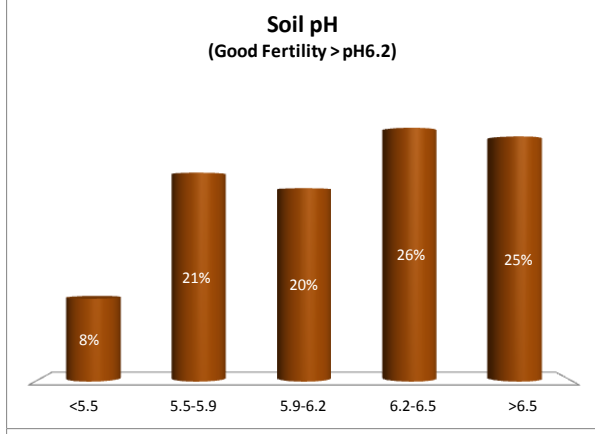

Soil Analysis Status and Trends

County	Donegal
Year	2018
Enterprise	All Farms
Number of Samples	1,481

Soil Analysis Status and Trends

County	Donegal
Year	2018
Enterprise	Dairy
Number of Samples	570

Soil Analysis Status and Trends

County	Donegal
Year	2018
Enterprise	Drystock
Number of Samples	775

Soil Analysis Status and Trends

County	Donegal
Year	2018
Enterprise	Tillage
Number of Samples	117