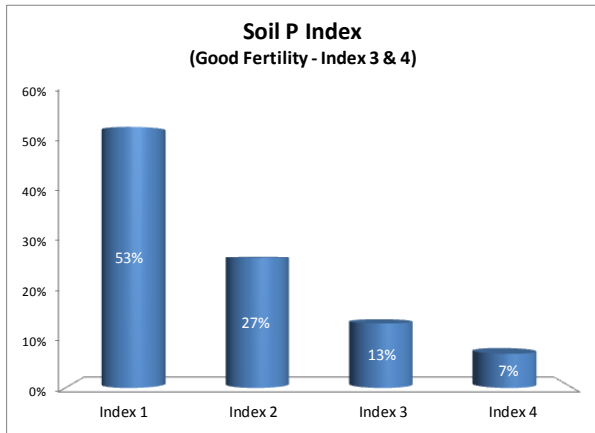

Soil Analysis Status and Trends

County	Donegal
Year	2018
Enterprise	All Farms
Number of Samples	1,481

Soil Analysis Status and Trends

County	Donegal
Year	2018
Enterprise	Dairy
Number of Samples	570

Soil Analysis Status and Trends

County	Donegal
Year	2018
Enterprise	Drystock
Number of Samples	775

Soil Analysis Status and Trends

County	Donegal
Year	2018
Enterprise	Tillage
Number of Samples	117