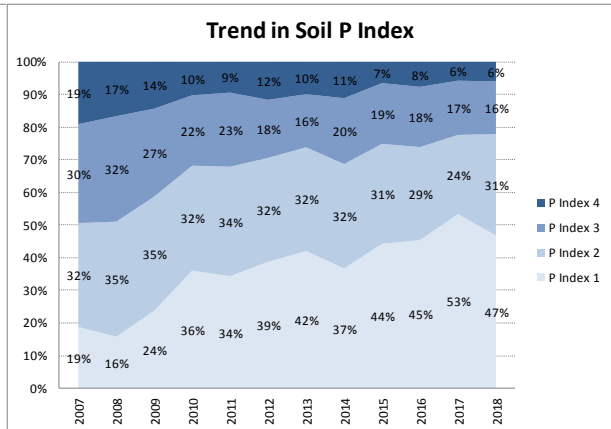

Soil Analysis Status and Trends

County	Donegal
Year	2018
Enterprise	All Farms
Number of Samples	1,481

Soil Analysis Status and Trends

County	Donegal
Year	2018
Enterprise	Dairy
Number of Samples	570

Soil Analysis Status and Trends

County	Donegal
Year	2018
Enterprise	Drystock
Number of Samples	775

Soil Analysis Status and Trends

County	Donegal
Year	2018
Enterprise	Tillage
Number of Samples	117