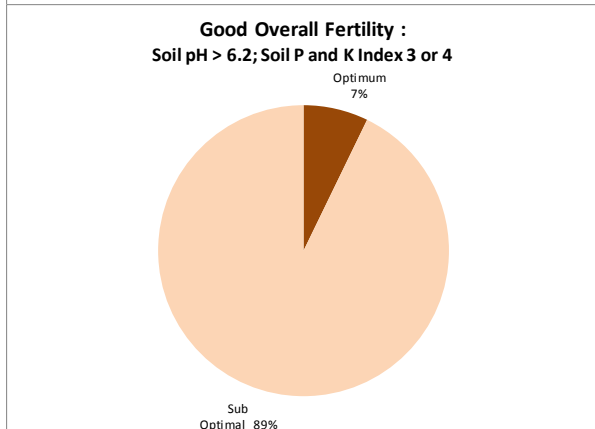

Soil Analysis Status and Trends

County	Donegal
Year	2018
Enterprise	All Farms
Number of Samples	1,481

Soil Analysis Status and Trends

County	Donegal
Year	2018
Enterprise	Dairy
Number of Samples	570

Soil Analysis Status and Trends

County	Donegal
Year	2018
Enterprise	Drystock
Number of Samples	775

Soil Analysis Status and Trends

County	Donegal
Year	2018
Enterprise	Tillage
Number of Samples	117