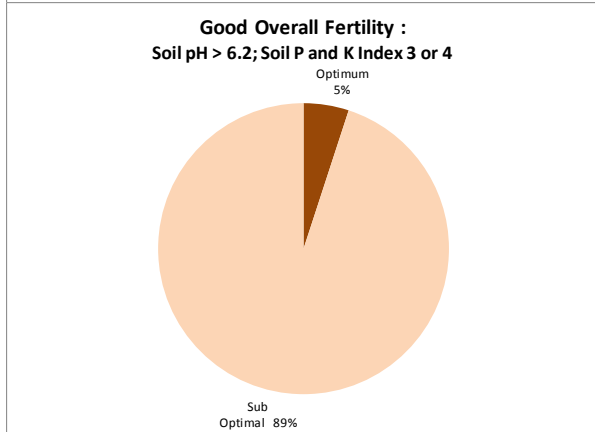

Soil Analysis Status and Trends

County	Donegal
Year	2018
Enterprise	All Farms
Number of Samples	1,481

Soil Analysis Status and Trends

County	Donegal
Year	2018
Enterprise	Dairy
Number of Samples	570

Soil Analysis Status and Trends

County	Donegal
Year	2018
Enterprise	Drystock
Number of Samples	775

Soil Analysis Status and Trends

County	Donegal
Year	2018
Enterprise	Tillage
Number of Samples	117