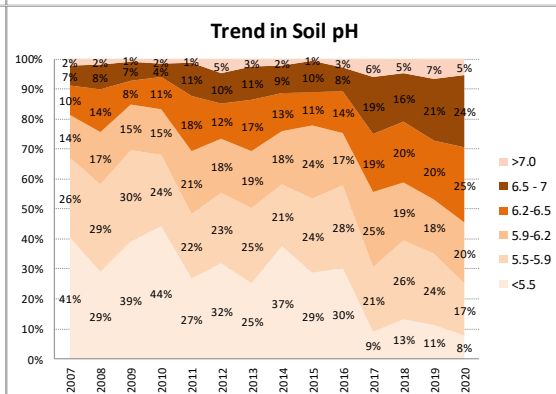

Soil Analysis Status and Trends

County	Donegal
Year	2020
Enterprise	All Farms
Number of Samples	593

Soil Analysis Status and Trends

County	Donegal
Year	2020
Enterprise	Dairy
Number of Samples	316

Soil Analysis Status and Trends

County	Donegal
Year	2020
Enterprise	Drystock
Number of Samples	242

Soil Analysis Status and Trends

County	Donegal
Year	2020
Enterprise	Tillage
Number of Samples	34

Caution - Graphics based on low sample number