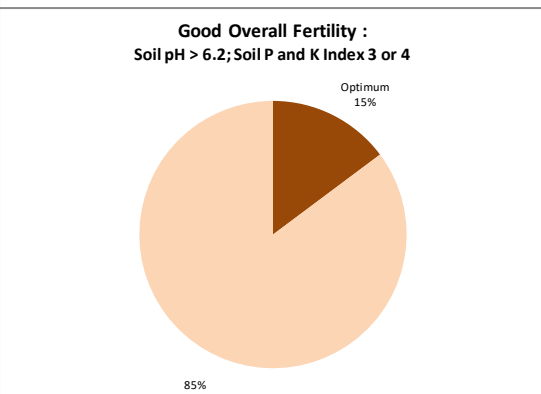

Soil Analysis Status and Trends

County	Donegal
Year	2020
Enterprise	All Farms
Number of Samples	593

Soil Analysis Status and Trends

County	Donegal
Year	2020
Enterprise	Dairy
Number of Samples	316

Soil Analysis Status and Trends

County	Donegal
Year	2020
Enterprise	Drystock
Number of Samples	242

Soil Analysis Status and Trends

County	Donegal
Year	2020
Enterprise	Tillage
Number of Samples	34

Caution - Graphics based on low sample number