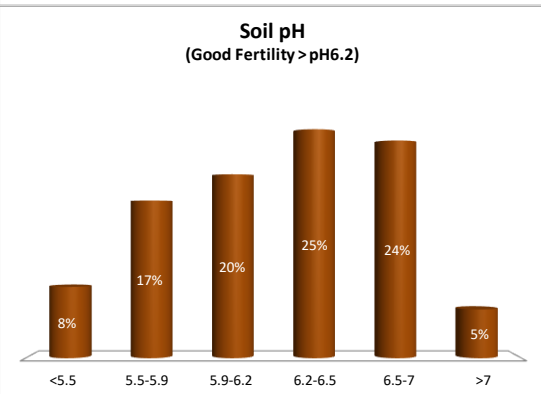

County	Donegal
Year	2020
Enterprise	Drystock
Number of Samples	242

Soil Analysis Status and Trends

County	Donegal
Year	2020
Enterprise	Tillage
Number of Samples	34

Caution - Graphics based on low sample number