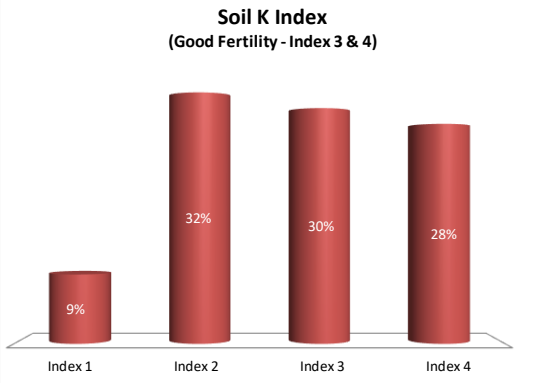

Soil Analysis Status and Trends

County	Donegal
Year	2020
Enterprise	All Farms
Number of Samples	593

Soil Analysis Status and Trends

County	Donegal
Year	2020
Enterprise	Dairy
Number of Samples	316

Soil Analysis Status and Trends

County	Donegal
Year	2020
Enterprise	Drystock
Number of Samples	242

Soil Analysis Status and Trends

County	Donegal
Year	2020
Enterprise	Tillage
Number of Samples	34

Caution - Graphics based on low sample number