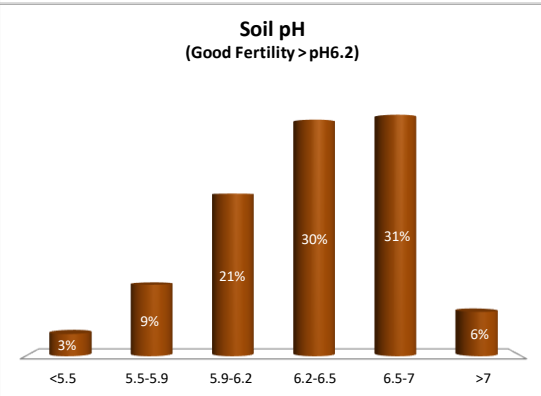

Soil Analysis Status and Trends

County	Donegal
Year	2020
Enterprise	All Farms
Number of Samples	593

Soil Analysis Status and Trends

County	Donegal
Year	2020
Enterprise	Dairy
Number of Samples	316

Soil Analysis Status and Trends

County	Donegal
Year	2020
Enterprise	Drystock
Number of Samples	242

Soil Analysis Status and Trends

County	Donegal
Year	2020
Enterprise	Tillage
Number of Samples	34

Caution - Graphics based on low sample number