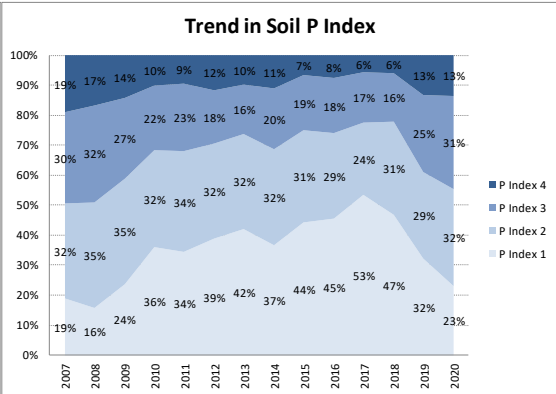

Soil Analysis Status and Trends

County	Donegal
Year	2020
Enterprise	All Farms
Number of Samples	593

Soil Analysis Status and Trends

County	Donegal
Year	2020
Enterprise	Dairy
Number of Samples	316

Soil Analysis Status and Trends

County	Donegal
Year	2020
Enterprise	Drystock
Number of Samples	242

Soil Analysis Status and Trends

County	Donegal
Year	2020
Enterprise	Tillage
Number of Samples	34

Caution - Graphics based on low sample number