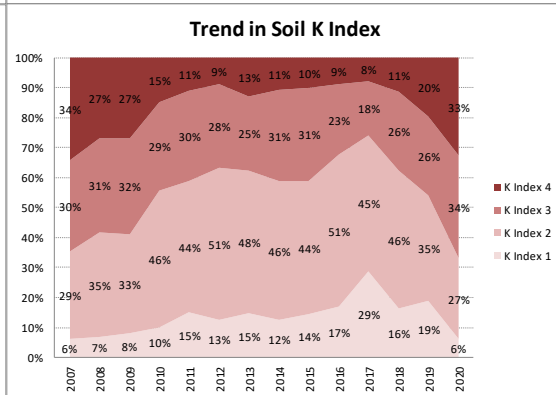

Soil Analysis Status and Trends

County	Donegal
Year	2020
Enterprise	All Farms
Number of Samples	593

Soil Analysis Status and Trends

County	Donegal
Year	2020
Enterprise	Dairy
Number of Samples	316

Soil Analysis Status and Trends

County	Donegal
Year	2020
Enterprise	Drystock
Number of Samples	242

Soil Analysis Status and Trends

County	Donegal
Year	2020
Enterprise	Tillage
Number of Samples	34

Caution - Graphics based on low sample number