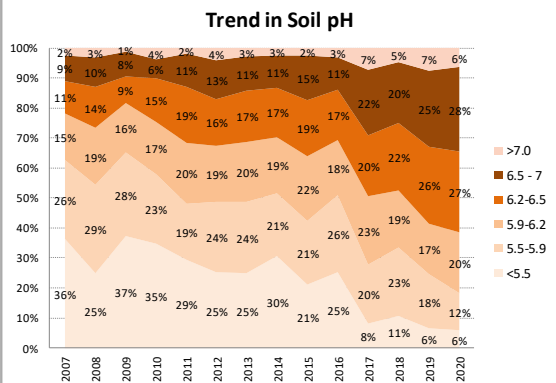

Soil Analysis Status and Trends

County	Donegal
Year	2020
Enterprise	All Farms
Number of Samples	593

Soil Analysis Status and Trends

County	Donegal
Year	2020
Enterprise	Dairy
Number of Samples	316

Soil Analysis Status and Trends

County	Donegal
Year	2020
Enterprise	Drystock
Number of Samples	242

Soil Analysis Status and Trends

County	Donegal
Year	2020
Enterprise	Tillage
Number of Samples	34

Caution - Graphics based on low sample number