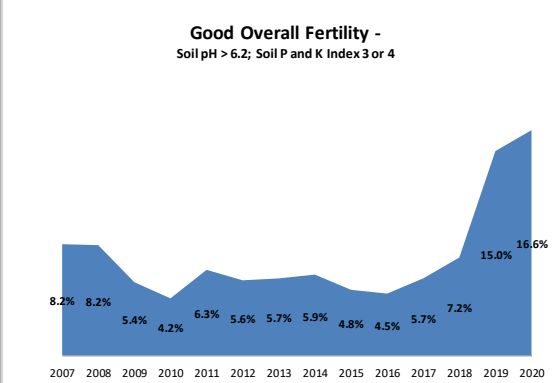

Soil Analysis Status and Trends

County	Donegal
Year	2020
Enterprise	All Farms
Number of Samples	593

Soil Analysis Status and Trends

County	Donegal
Year	2020
Enterprise	Dairy
Number of Samples	316

Soil Analysis Status and Trends

County	Donegal
Year	2020
Enterprise	Drystock
Number of Samples	242

Soil Analysis Status and Trends

County	Donegal
Year	2020
Enterprise	Tillage
Number of Samples	34

Caution - Graphics based on low sample number