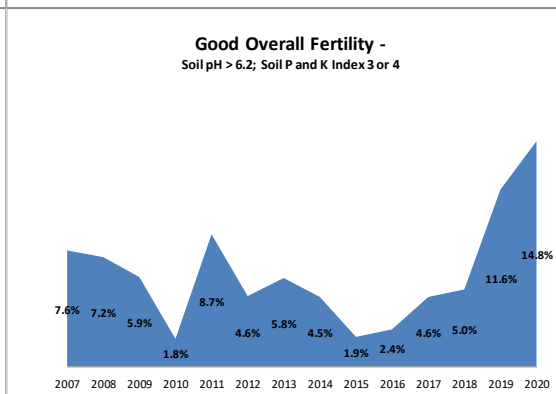

Soil Analysis Status and Trends

County	Donegal
Year	2020
Enterprise	All Farms
Number of Samples	593

Soil Analysis Status and Trends

County	Donegal
Year	2020
Enterprise	Dairy
Number of Samples	316

Soil Analysis Status and Trends

County	Donegal
Year	2020
Enterprise	Drystock
Number of Samples	242

Soil Analysis Status and Trends

County	Donegal
Year	2020
Enterprise	Tillage
Number of Samples	34

Caution - Graphics based on low sample number