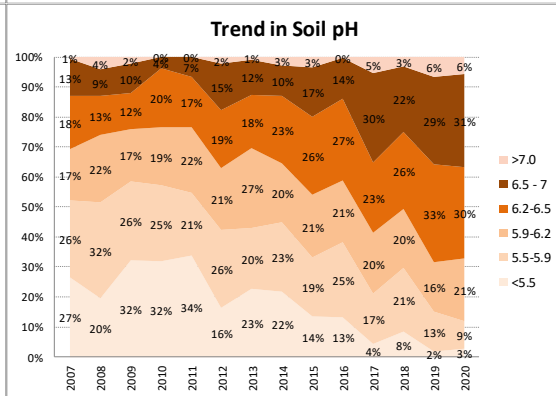

Soil Analysis Status and Trends

County	Donegal
Year	2020
Enterprise	All Farms
Number of Samples	593

Soil Analysis Status and Trends

County	Donegal
Year	2020
Enterprise	Dairy
Number of Samples	316

Soil Analysis Status and Trends

County	Donegal
Year	2020
Enterprise	Drystock
Number of Samples	242

Soil Analysis Status and Trends

County	Donegal
Year	2020
Enterprise	Tillage
Number of Samples	34

Caution - Graphics based on low sample number