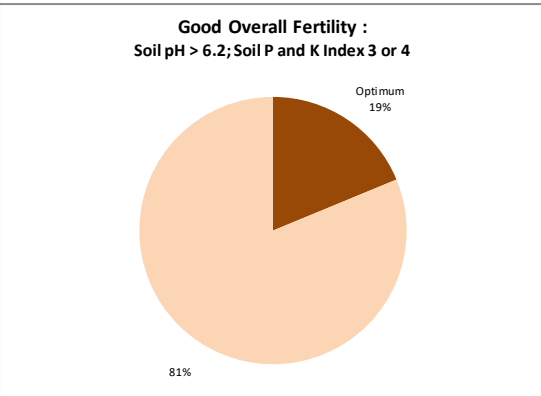

Soil Analysis Status and Trends

County	Donegal
Year	2020
Enterprise	All Farms
Number of Samples	593

Soil Analysis Status and Trends

County	Donegal
Year	2020
Enterprise	Dairy
Number of Samples	316

Soil Analysis Status and Trends

County	Donegal
Year	2020
Enterprise	Drystock
Number of Samples	242

Soil Analysis Status and Trends

County	Donegal
Year	2020
Enterprise	Tillage
Number of Samples	34

Caution - Graphics based on low sample number