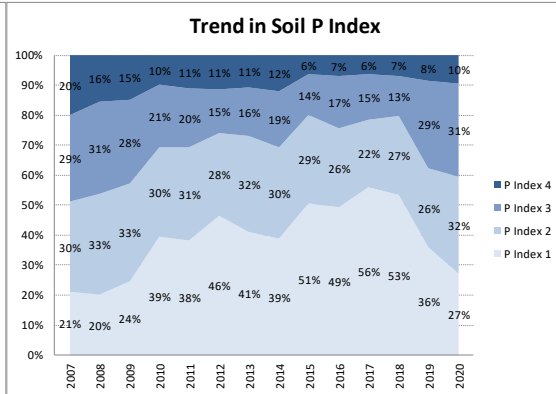

Soil Analysis Status and Trends

County	Donegal
Year	2020
Enterprise	All Farms
Number of Samples	593

Soil Analysis Status and Trends

County	Donegal
Year	2020
Enterprise	Dairy
Number of Samples	316

Soil Analysis Status and Trends

County	Donegal
Year	2020
Enterprise	Drystock
Number of Samples	242

Soil Analysis Status and Trends

County	Donegal
Year	2020
Enterprise	Tillage
Number of Samples	34

Caution - Graphics based on low sample number