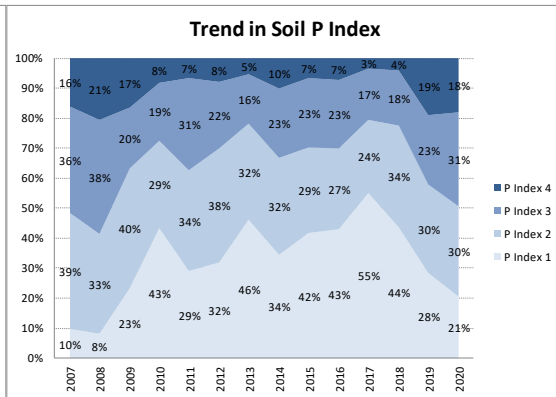

Soil Analysis Status and Trends

County	Donegal
Year	2020
Enterprise	All Farms
Number of Samples	593

Soil Analysis Status and Trends

County	Donegal
Year	2020
Enterprise	Dairy
Number of Samples	316

Soil Analysis Status and Trends

County	Donegal
Year	2020
Enterprise	Drystock
Number of Samples	242

Soil Analysis Status and Trends

County	Donegal
Year	2020
Enterprise	Tillage
Number of Samples	34

Caution - Graphics based on low sample number