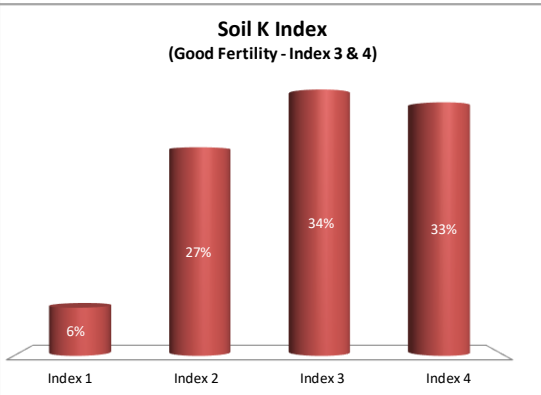

Soil Analysis Status and Trends

County	Donegal
Year	2020
Enterprise	All Farms
Number of Samples	593

Soil Analysis Status and Trends

County	Donegal
Year	2020
Enterprise	Dairy
Number of Samples	316

Soil Analysis Status and Trends

County	Donegal
Year	2020
Enterprise	Drystock
Number of Samples	242

Soil Analysis Status and Trends

County	Donegal
Year	2020
Enterprise	Tillage
Number of Samples	34

Caution - Graphics based on low sample number