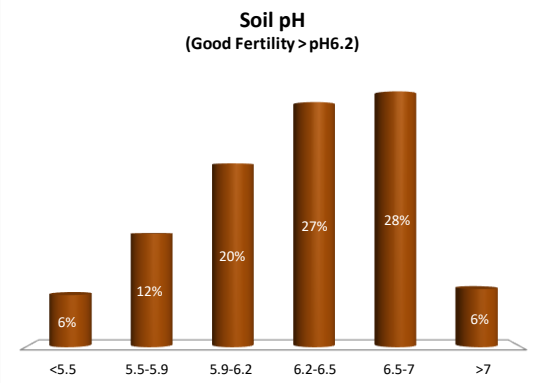

Soil Analysis Status and Trends

County	Donegal
Year	2020
Enterprise	All Farms
Number of Samples	593

Soil Analysis Status and Trends

County	Donegal
Year	2020
Enterprise	Dairy
Number of Samples	316

Soil Analysis Status and Trends

County	Donegal
Year	2020
Enterprise	Drystock
Number of Samples	242

Soil Analysis Status and Trends

County	Donegal
Year	2020
Enterprise	Tillage
Number of Samples	34

Caution - Graphics based on low sample number