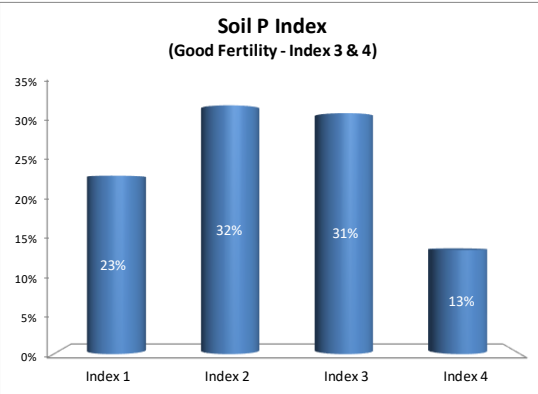

Soil Analysis Status and Trends

County	Donegal
Year	2020
Enterprise	All Farms
Number of Samples	593

Soil Analysis Status and Trends

County	Donegal
Year	2020
Enterprise	Dairy
Number of Samples	316

Soil Analysis Status and Trends

County	Donegal
Year	2020
Enterprise	Drystock
Number of Samples	242

Soil Analysis Status and Trends

County	Donegal
Year	2020
Enterprise	Tillage
Number of Samples	34

Caution - Graphics based on low sample number