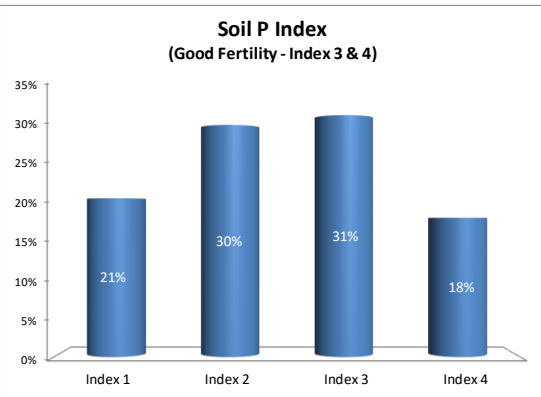

Soil Analysis Status and Trends

County	Donegal
Year	2020
Enterprise	All Farms
Number of Samples	593

Soil Analysis Status and Trends

County	Donegal
Year	2020
Enterprise	Dairy
Number of Samples	316

Soil Analysis Status and Trends

County	Donegal
Year	2020
Enterprise	Drystock
Number of Samples	242

Soil Analysis Status and Trends

County	Donegal
Year	2020
Enterprise	Tillage
Number of Samples	34

Caution - Graphics based on low sample number