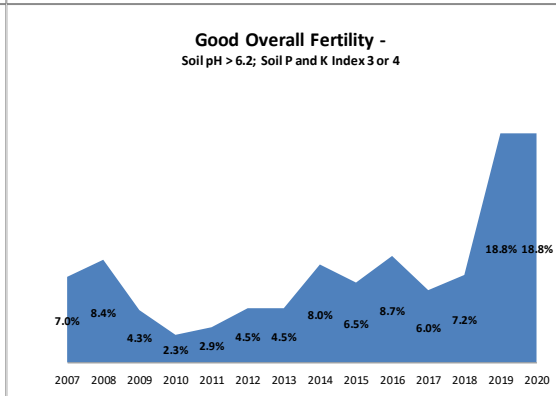

Soil Analysis Status and Trends

County	Donegal
Year	2020
Enterprise	All Farms
Number of Samples	593

Soil Analysis Status and Trends

County	Donegal
Year	2020
Enterprise	Dairy
Number of Samples	316

Soil Analysis Status and Trends