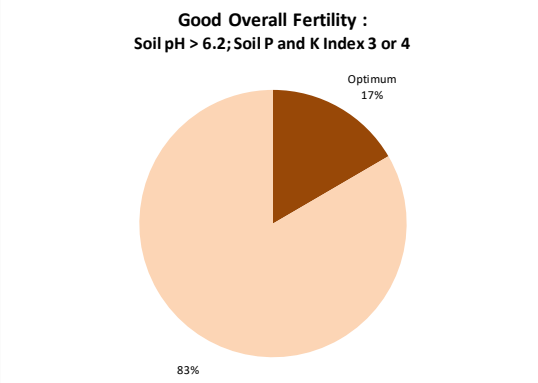

Soil Analysis Status and Trends

County	Donegal
Year	2020
Enterprise	All Farms
Number of Samples	593

Soil Analysis Status and Trends

County	Donegal
Year	2020
Enterprise	Dairy
Number of Samples	316

Soil Analysis Status and Trends

County	Donegal
Year	2020
Enterprise	Drystock
Number of Samples	242

Soil Analysis Status and Trends

County	Donegal
Year	2020
Enterprise	Tillage
Number of Samples	34

Caution - Graphics based on low sample number