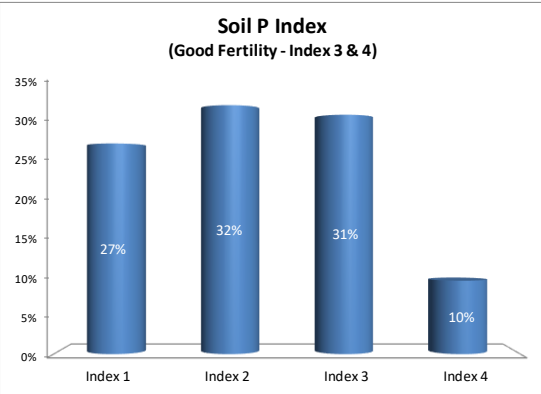

Soil Analysis Status and Trends

County	Donegal
Year	2020
Enterprise	All Farms
Number of Samples	593

Soil Analysis Status and Trends

County	Donegal
Year	2020
Enterprise	Dairy
Number of Samples	316

Soil Analysis Status and Trends

County	Donegal
Year	2020
Enterprise	Drystock
Number of Samples	242

Soil Analysis Status and Trends

County	Donegal
Year	2020
Enterprise	Tillage
Number of Samples	34

Caution - Graphics based on low sample number