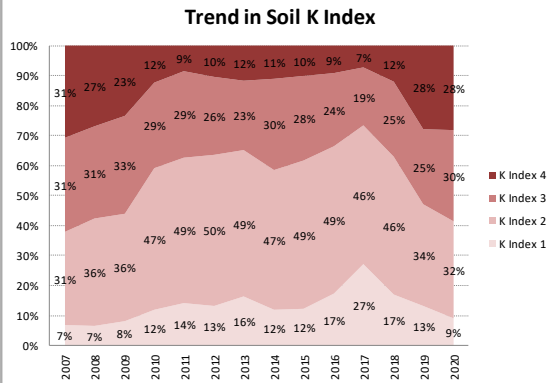

Soil Analysis Status and Trends

County	Donegal
Year	2020
Enterprise	All Farms
Number of Samples	593

Soil Analysis Status and Trends

County	Donegal
Year	2020
Enterprise	Dairy
Number of Samples	316

Soil Analysis Status and Trends

County	Donegal
Year	2020
Enterprise	Drystock
Number of Samples	242

Soil Analysis Status and Trends

County	Donegal
Year	2020
Enterprise	Tillage
Number of Samples	34

Caution - Graphics based on low sample number