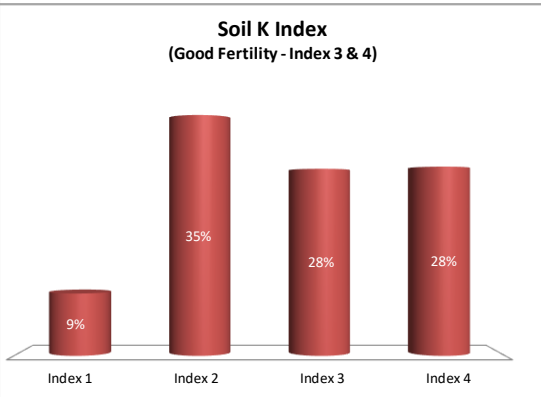

Soil Analysis Status and Trends

County	Donegal
Year	2020
Enterprise	All Farms
Number of Samples	593

Soil Analysis Status and Trends

County	Donegal
Year	2020
Enterprise	Dairy
Number of Samples	316

Soil Analysis Status and Trends

County	Donegal
Year	2020
Enterprise	Drystock
Number of Samples	242

Soil Analysis Status and Trends

County	Donegal
Year	2020
Enterprise	Tillage
Number of Samples	34

Caution - Graphics based on low sample number