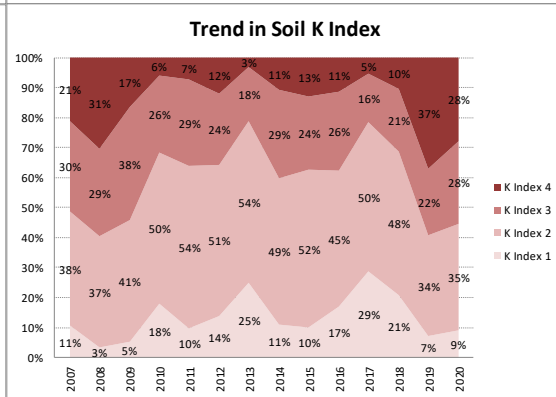

Soil Analysis Status and Trends

County	Donegal
Year	2020
Enterprise	All Farms
Number of Samples	593

Soil Analysis Status and Trends

County	Donegal
Year	2020
Enterprise	Dairy
Number of Samples	316

Soil Analysis Status and Trends

County	Donegal
Year	2020
Enterprise	Drystock
Number of Samples	242

Soil Analysis Status and Trends

County	Donegal
Year	2020
Enterprise	Tillage
Number of Samples	34

Caution - Graphics based on low sample number