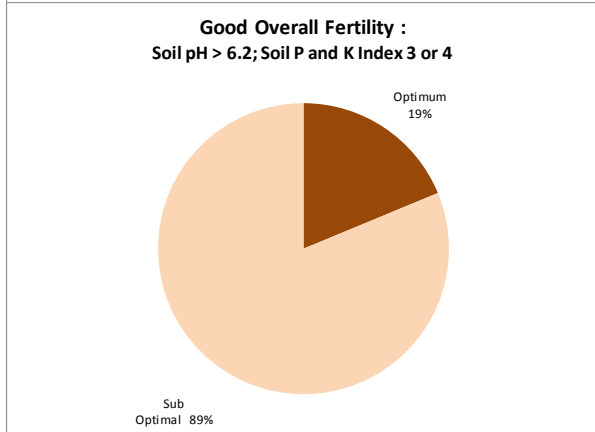

Soil Analysis Status and Trends

County	Dublin
Year	2018
Enterprise	Drystock
Number of Samples	78

Caution - Graphics based on low sample number