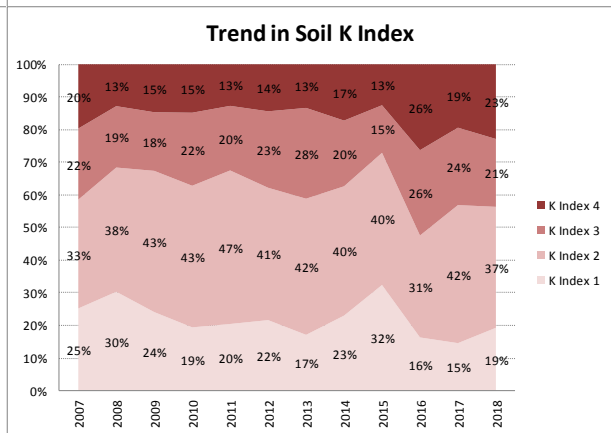

County	Dublin
Year	2018
Enterprise	All Farms
Number of Samples	332

Soil Analysis Status and Trends

County	Dublin
Year	2018
Enterprise	Dairy
Number of Samples	18

Caution - Graphics based on low sample number

Soil Analysis Status and Trends

County	Dublin
Year	2018
Enterprise	Drystock
Number of Samples	78

Caution - Graphics based on low sample number

Soil Analysis Status and Trends

County	Dublin
Year	2018
Enterprise	Tillage
Number of Samples	183