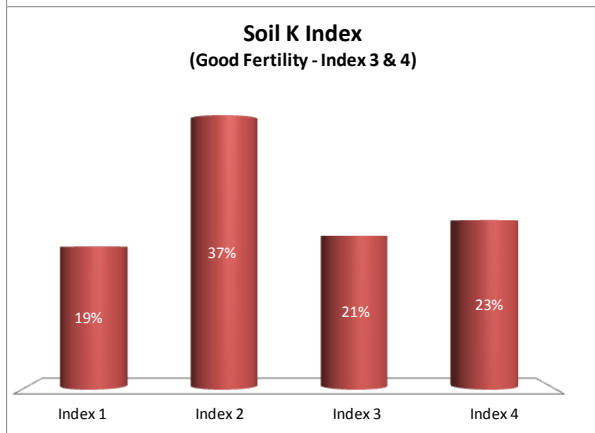

County	Dublin
Year	2018
Enterprise	All Farms
Number of Samples	332

Soil Analysis Status and Trends

County	Dublin
Year	2018
Enterprise	Dairy
Number of Samples	18

Caution - Graphics based on low sample number

Soil Analysis Status and Trends

County	Dublin
Year	2018
Enterprise	Drystock
Number of Samples	78

Caution - Graphics based on low sample number

Soil Analysis Status and Trends

County	Dublin
Year	2018
Enterprise	Tillage
Number of Samples	183