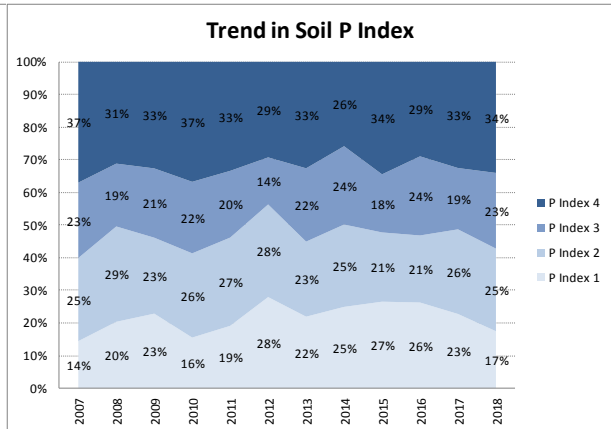

County	Dublin
Year	2018
Enterprise	All Farms
Number of Samples	332

Soil Analysis Status and Trends

County	Dublin
Year	2018
Enterprise	Dairy
Number of Samples	18

Caution - Graphics based on low sample number

Soil Analysis Status and Trends

County	Dublin
Year	2018
Enterprise	Drystock
Number of Samples	78

Caution - Graphics based on low sample number

Soil Analysis Status and Trends

County	Dublin
Year	2018
Enterprise	Tillage
Number of Samples	183