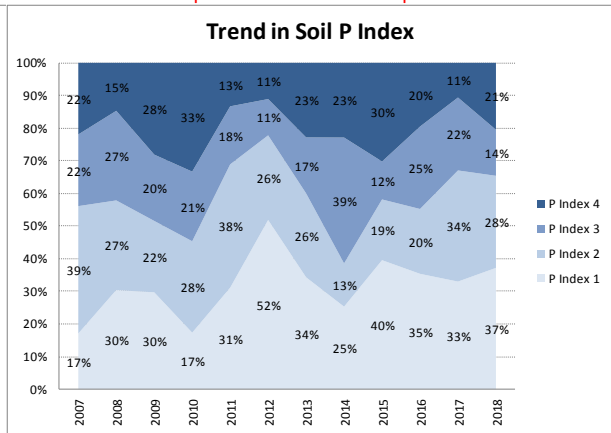

County	Dublin
Year	2018
Enterprise	All Farms
Number of Samples	332

Soil Analysis Status and Trends

County	Dublin
Year	2018
Enterprise	Dairy
Number of Samples	18

Caution - Graphics based on low sample number

Soil Analysis Status and Trends

County	Dublin
Year	2018
Enterprise	Drystock
Number of Samples	78

Caution - Graphics based on low sample number

Soil Analysis Status and Trends

County	Dublin
Year	2018
Enterprise	Tillage
Number of Samples	183