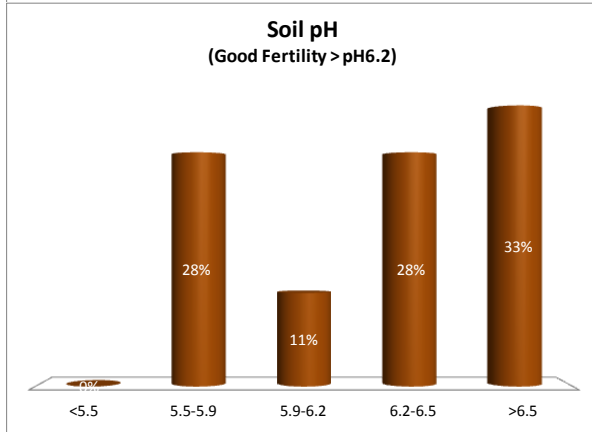

County	Dublin
Year	2018
Enterprise	All Farms
Number of Samples	332

Soil Analysis Status and Trends

County	Dublin
Year	2018
Enterprise	Dairy
Number of Samples	18

Caution - Graphics based on low sample number