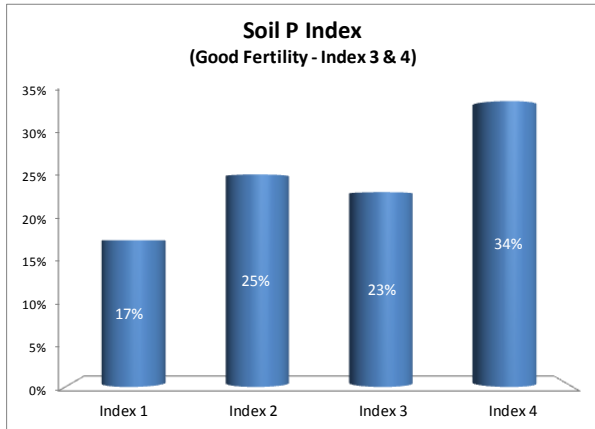

County	Dublin
Year	2018
Enterprise	All Farms
Number of Samples	332

Soil Analysis Status and Trends

County	Dublin
Year	2018
Enterprise	Dairy
Number of Samples	18

Caution - Graphics based on low sample number

Soil Analysis Status and Trends

County	Dublin
Year	2018
Enterprise	Drystock
Number of Samples	78

Caution - Graphics based on low sample number

Soil Analysis Status and Trends

County	Dublin
Year	2018
Enterprise	Tillage
Number of Samples	183