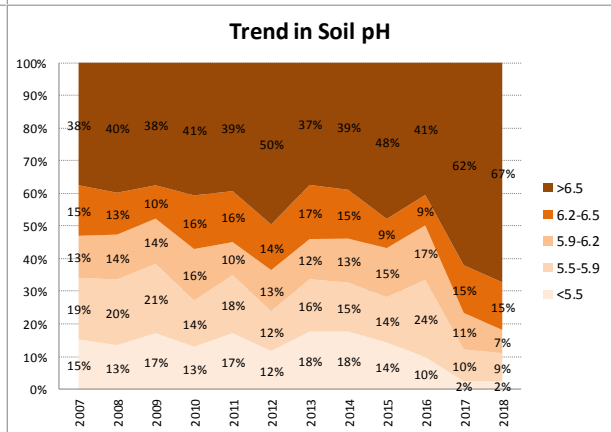

County	Dublin
Year	2018
Enterprise	All Farms
Number of Samples	332

Soil Analysis Status and Trends

County	Dublin
Year	2018
Enterprise	Dairy
Number of Samples	18

Caution - Graphics based on low sample number

Soil Analysis Status and Trends

County	Dublin
Year	2018
Enterprise	Drystock
Number of Samples	78

Caution - Graphics based on low sample number

Soil Analysis Status and Trends

County	Dublin
Year	2018
Enterprise	Tillage
Number of Samples	183