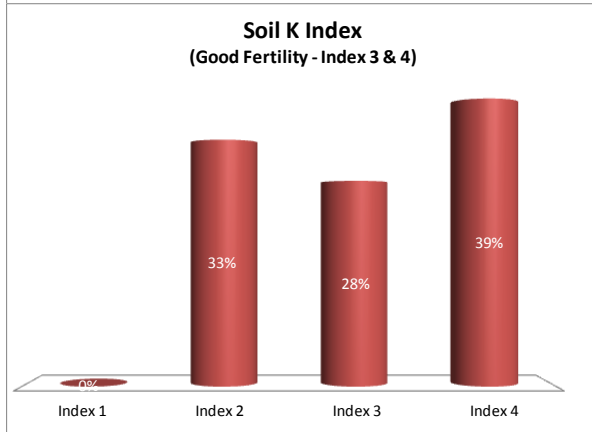

County	Dublin
Year	2018
Enterprise	All Farms
Number of Samples	332

Soil Analysis Status and Trends

County	Dublin
Year	2018
Enterprise	Dairy
Number of Samples	18

Caution - Graphics based on low sample number

Soil Analysis Status and Trends

County	Dublin
Year	2018
Enterprise	Drystock
Number of Samples	78

Caution - Graphics based on low sample number

Soil Analysis Status and Trends

County	Dublin
Year	2018
Enterprise	Tillage
Number of Samples	183