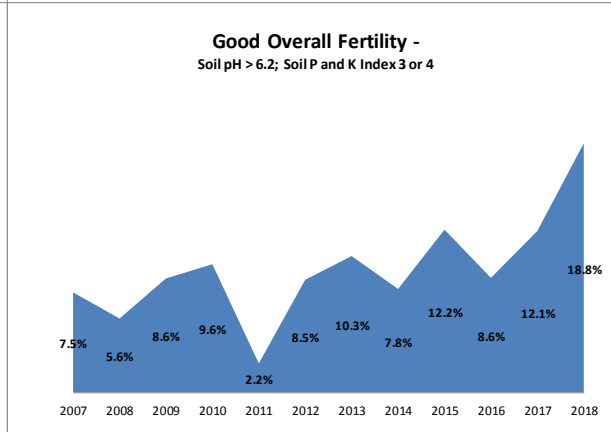

Soil Analysis Status and Trends

County	Dublin
Year	2018
Enterprise	Drystock
Number of Samples	78

Caution - Graphics based on low sample number