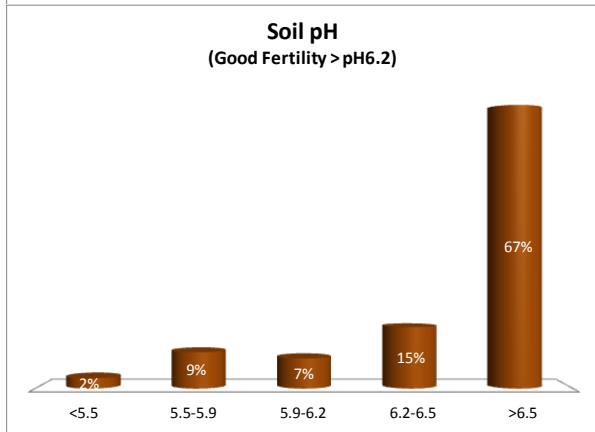

County	Dublin
Year	2018
Enterprise	All Farms
Number of Samples	332

Soil Analysis Status and Trends

County	Dublin
Year	2018
Enterprise	Dairy
Number of Samples	18

Caution - Graphics based on low sample number

Soil Analysis Status and Trends

County	Dublin
Year	2018
Enterprise	Drystock
Number of Samples	78

Caution - Graphics based on low sample number

Soil Analysis Status and Trends

County	Dublin
Year	2018
Enterprise	Tillage
Number of Samples	183