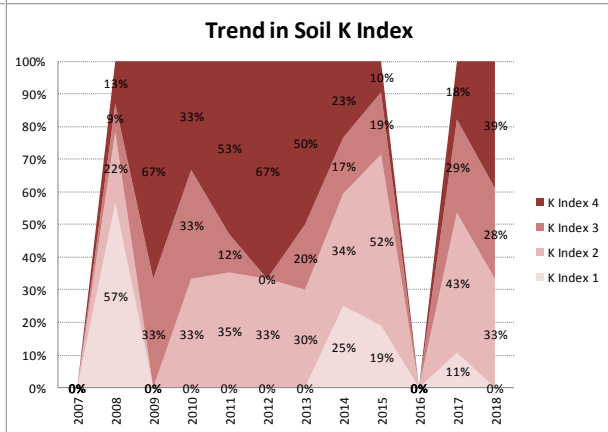

County	Dublin
Year	2018
Enterprise	All Farms
Number of Samples	332

Soil Analysis Status and Trends

County	Dublin
Year	2018
Enterprise	Dairy
Number of Samples	18

Caution - Graphics based on low sample number

Soil Analysis Status and Trends

County	Dublin
Year	2018
Enterprise	Drystock
Number of Samples	78

Caution - Graphics based on low sample number

Soil Analysis Status and Trends

County	Dublin
Year	2018
Enterprise	Tillage
Number of Samples	183