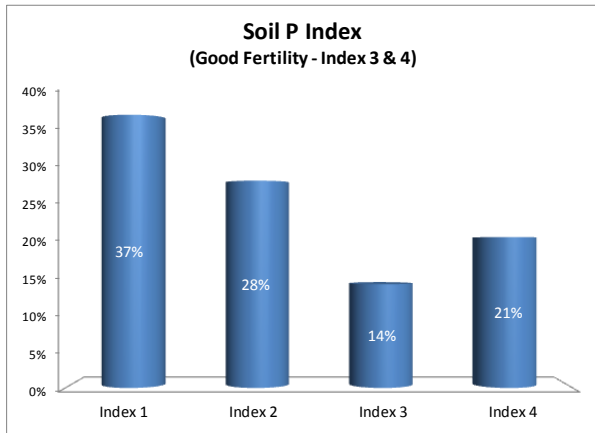

County	Dublin
Year	2018
Enterprise	All Farms
Number of Samples	332

Soil Analysis Status and Trends

County	Dublin
Year	2018
Enterprise	Dairy
Number of Samples	18

Caution - Graphics based on low sample number

Soil Analysis Status and Trends

County	Dublin
Year	2018
Enterprise	Drystock
Number of Samples	78

Caution - Graphics based on low sample number

Soil Analysis Status and Trends

County	Dublin
Year	2018
Enterprise	Tillage
Number of Samples	183