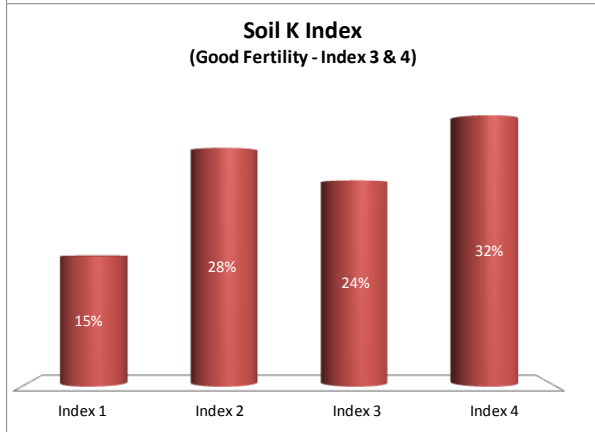

County	Dublin
Year	2018
Enterprise	All Farms
Number of Samples	332

Soil Analysis Status and Trends

County	Dublin
Year	2018
Enterprise	Dairy
Number of Samples	18

Caution - Graphics based on low sample number

Soil Analysis Status and Trends

County	Dublin
Year	2018
Enterprise	Drystock
Number of Samples	78

Caution - Graphics based on low sample number

Soil Analysis Status and Trends

County	Dublin
Year	2018
Enterprise	Tillage
Number of Samples	183