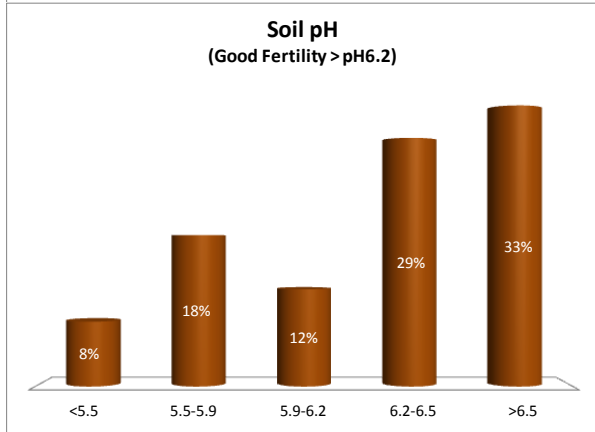

Soil Analysis Status and Trends

County	Dublin
Year	2018
Enterprise	Drystock
Number of Samples	78

Caution - Graphics based on low sample number