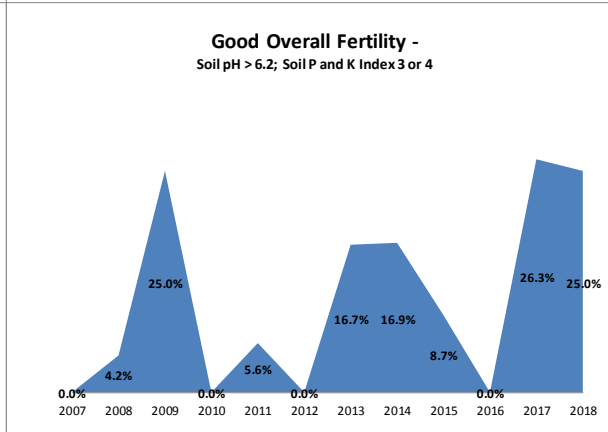

County	Dublin
Year	2018
Enterprise	All Farms
Number of Samples	332

Soil Analysis Status and Trends

County	Dublin
Year	2018
Enterprise	Dairy
Number of Samples	18

Caution - Graphics based on low sample number