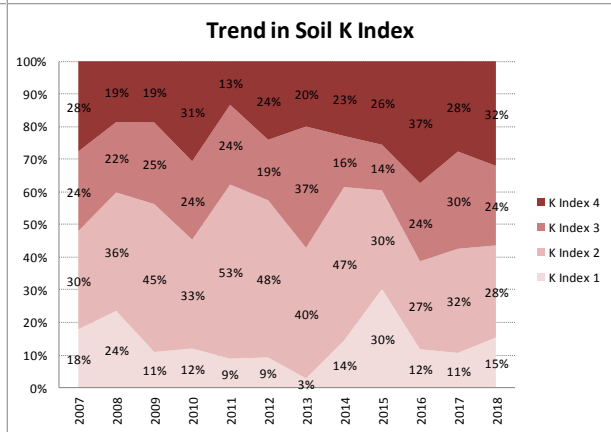

County	Dublin
Year	2018
Enterprise	All Farms
Number of Samples	332

Soil Analysis Status and Trends

County	Dublin
Year	2018
Enterprise	Dairy
Number of Samples	18

Caution - Graphics based on low sample number

Soil Analysis Status and Trends

County	Dublin
Year	2018
Enterprise	Drystock
Number of Samples	78

Caution - Graphics based on low sample number

Soil Analysis Status and Trends

County	Dublin
Year	2018
Enterprise	Tillage
Number of Samples	183