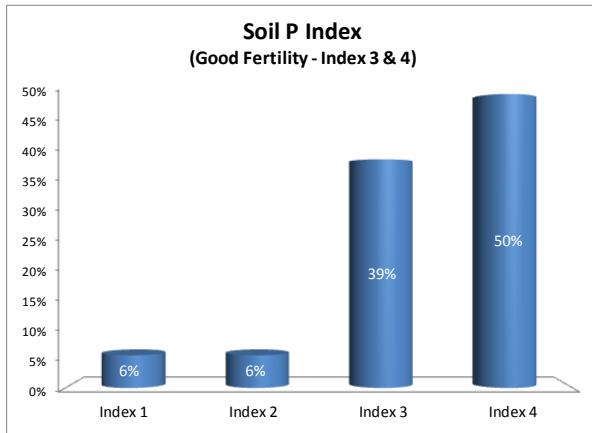

County	Dublin
Year	2018
Enterprise	All Farms
Number of Samples	332

Soil Analysis Status and Trends

County	Dublin
Year	2018
Enterprise	Dairy
Number of Samples	18

Caution - Graphics based on low sample number

Soil Analysis Status and Trends

County	Dublin
Year	2018
Enterprise	Drystock
Number of Samples	78

Caution - Graphics based on low sample number

Soil Analysis Status and Trends

County	Dublin
Year	2018
Enterprise	Tillage
Number of Samples	183