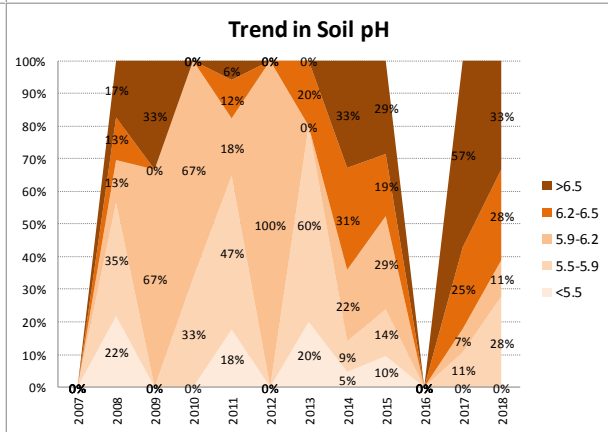

County	Dublin
Year	2018
Enterprise	All Farms
Number of Samples	332

Soil Analysis Status and Trends

County	Dublin
Year	2018
Enterprise	Dairy
Number of Samples	18

Caution - Graphics based on low sample number

Soil Analysis Status and Trends

County	Dublin
Year	2018
Enterprise	Drystock
Number of Samples	78

Caution - Graphics based on low sample number

Soil Analysis Status and Trends

County	Dublin
Year	2018
Enterprise	Tillage
Number of Samples	183