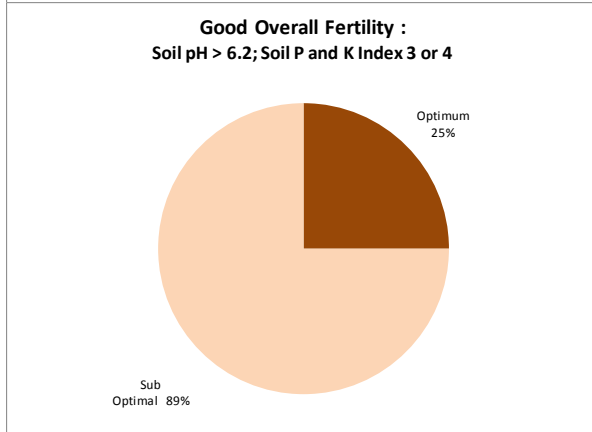

County	Dublin
Year	2018
Enterprise	All Farms
Number of Samples	332

Soil Analysis Status and Trends

County	Dublin
Year	2018
Enterprise	Dairy
Number of Samples	18

Caution - Graphics based on low sample number