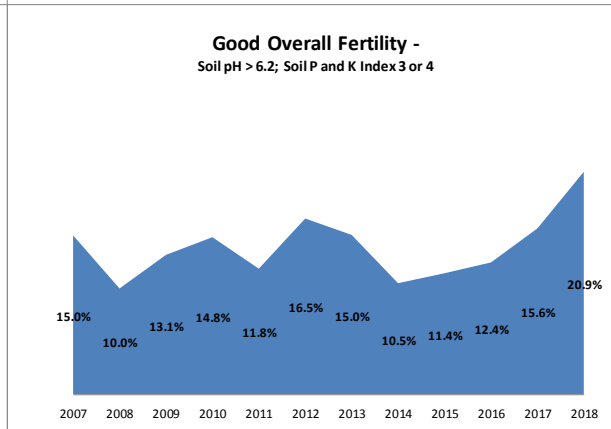

County	Dublin
Year	2018
Enterprise	All Farms
Number of Samples	332

Soil Analysis Status and Trends

County	Dublin
Year	2018
Enterprise	Dairy
Number of Samples	18

Caution - Graphics based on low sample number