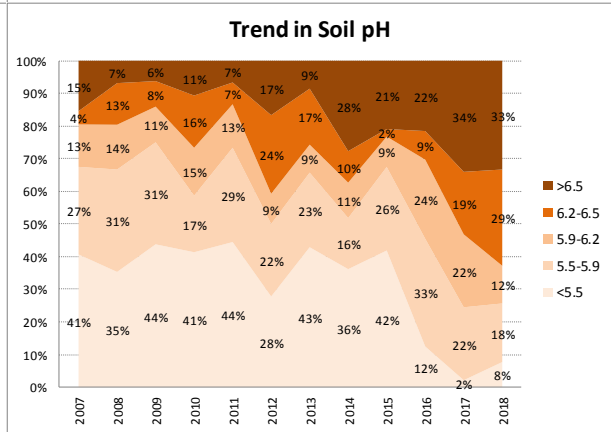

County	Dublin
Year	2018
Enterprise	All Farms
Number of Samples	332

Soil Analysis Status and Trends

County	Dublin
Year	2018
Enterprise	Dairy
Number of Samples	18

Caution - Graphics based on low sample number

Soil Analysis Status and Trends

County	Dublin
Year	2018
Enterprise	Drystock
Number of Samples	78

Caution - Graphics based on low sample number

Soil Analysis Status and Trends

County	Dublin
Year	2018
Enterprise	Tillage
Number of Samples	183