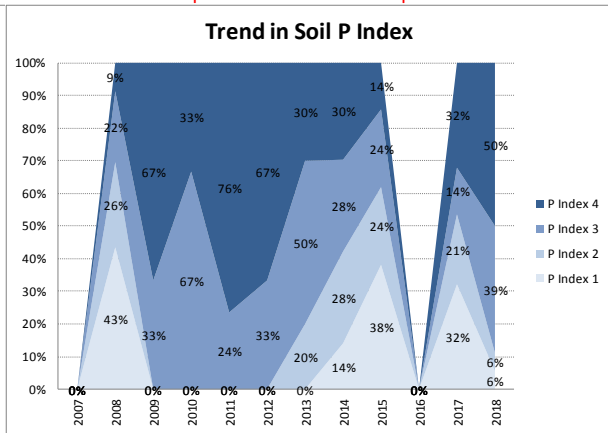

County	Dublin
Year	2018
Enterprise	All Farms
Number of Samples	332

Soil Analysis Status and Trends

County	Dublin
Year	2018
Enterprise	Dairy
Number of Samples	18

Caution - Graphics based on low sample number

Soil Analysis Status and Trends

County	Dublin
Year	2018
Enterprise	Drystock
Number of Samples	78

Caution - Graphics based on low sample number

Soil Analysis Status and Trends

County	Dublin
Year	2018
Enterprise	Tillage
Number of Samples	183