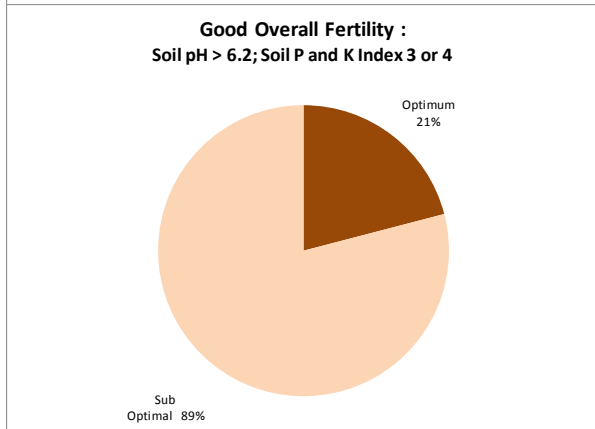

County	Dublin
Year	2018
Enterprise	All Farms
Number of Samples	332

Soil Analysis Status and Trends

County	Dublin
Year	2018
Enterprise	Dairy
Number of Samples	18

Caution - Graphics based on low sample number