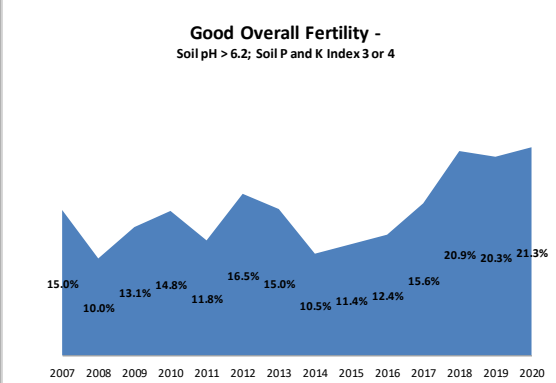

County	Dublin
Year	2020
Enterprise	All Farms
Number of Samples	192

Soil Analysis Status and Trends

County	Dublin
Year	2020
Enterprise	Drystock
Number of Samples	32

Caution - Graphics based on low sample number