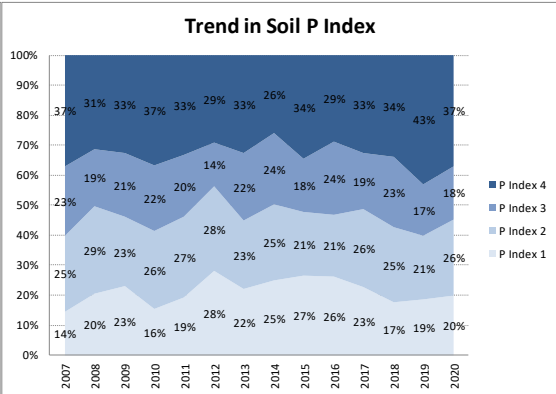

County	Dublin
Year	2020
Enterprise	All Farms
Number of Samples	192

Soil Analysis Status and Trends

County	Dublin
Year	2020
Enterprise	Drystock
Number of Samples	32

Caution - Graphics based on low sample number

Soil Analysis Status and Trends

County	Dublin
Year	2020
Enterprise	Tillage
Number of Samples	82

Caution - Graphics based on low sample number