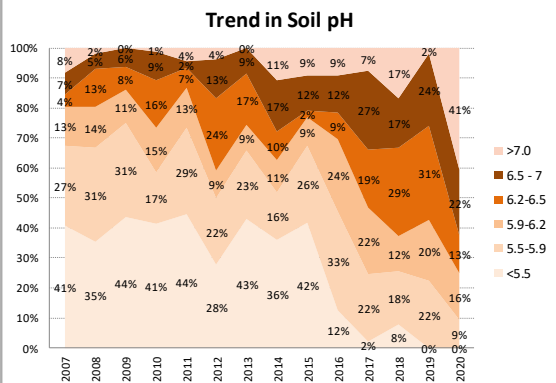

County	Dublin
Year	2020
Enterprise	All Farms
Number of Samples	192

Soil Analysis Status and Trends

County	Dublin
Year	2020
Enterprise	Drystock
Number of Samples	32

Caution - Graphics based on low sample number

Soil Analysis Status and Trends

County	Dublin
Year	2020
Enterprise	Tillage
Number of Samples	82

Caution - Graphics based on low sample number