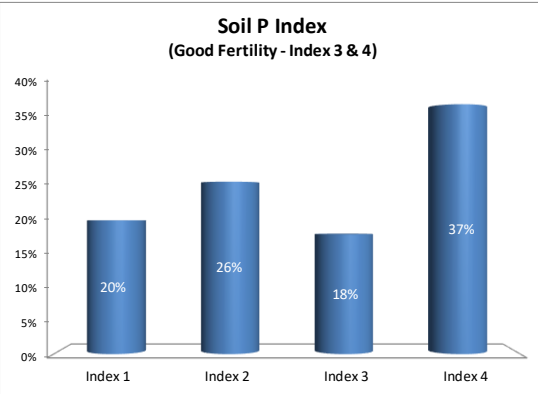

County	Dublin
Year	2020
Enterprise	All Farms
Number of Samples	192

Soil Analysis Status and Trends

County	Dublin
Year	2020
Enterprise	Drystock
Number of Samples	32

Caution - Graphics based on low sample number

Soil Analysis Status and Trends

County	Dublin
Year	2020
Enterprise	Tillage
Number of Samples	82

Caution - Graphics based on low sample number