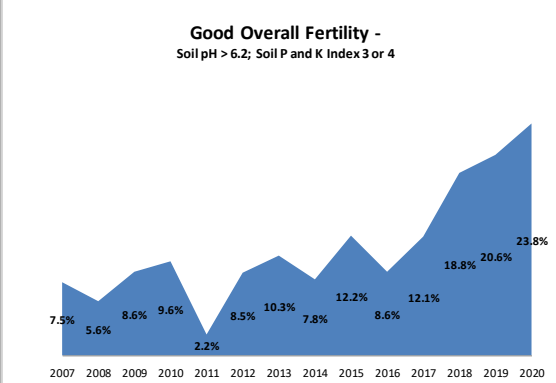

County	Dublin
Year	2020
Enterprise	All Farms
Number of Samples	192

Soil Analysis Status and Trends

County	Dublin
Year	2020
Enterprise	Drystock
Number of Samples	32

Caution - Graphics based on low sample number