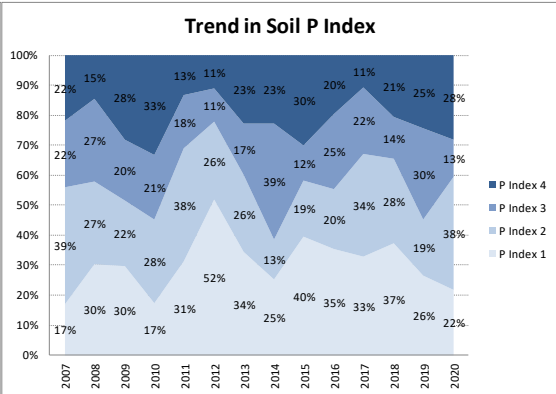

County	Dublin
Year	2020
Enterprise	All Farms
Number of Samples	192

Soil Analysis Status and Trends

County	Dublin
Year	2020
Enterprise	Drystock
Number of Samples	32

Caution - Graphics based on low sample number

Soil Analysis Status and Trends

County	Dublin
Year	2020
Enterprise	Tillage
Number of Samples	82

Caution - Graphics based on low sample number