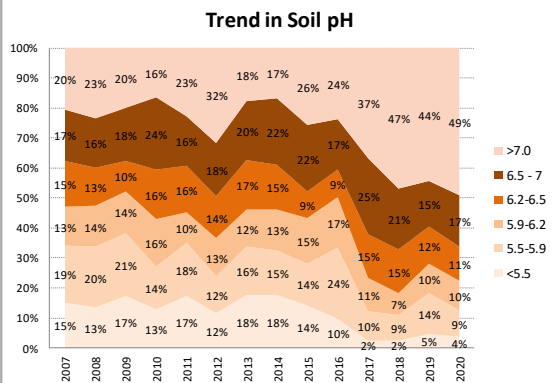

County	Dublin
Year	2020
Enterprise	All Farms
Number of Samples	192

Soil Analysis Status and Trends

County	Dublin
Year	2020
Enterprise	Drystock
Number of Samples	32

Caution - Graphics based on low sample number

Soil Analysis Status and Trends

County	Dublin
Year	2020
Enterprise	Tillage
Number of Samples	82

Caution - Graphics based on low sample number