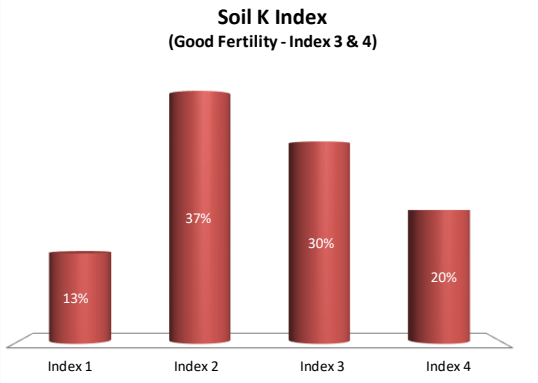

County	Dublin
Year	2020
Enterprise	All Farms
Number of Samples	192

Soil Analysis Status and Trends

County	Dublin
Year	2020
Enterprise	Drystock
Number of Samples	32

Caution - Graphics based on low sample number

Soil Analysis Status and Trends

County	Dublin
Year	2020
Enterprise	Tillage
Number of Samples	82

Caution - Graphics based on low sample number