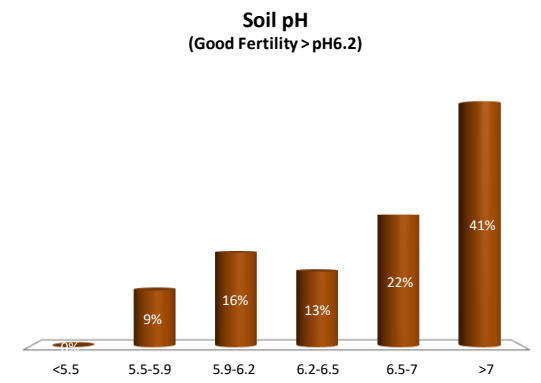

County	Dublin
Year	2020
Enterprise	All Farms
Number of Samples	192

Soil Analysis Status and Trends

County	Dublin
Year	2020
Enterprise	Drystock
Number of Samples	32

Caution - Graphics based on low sample number

Soil Analysis Status and Trends

County	Dublin
Year	2020
Enterprise	Tillage
Number of Samples	82

Caution - Graphics based on low sample number