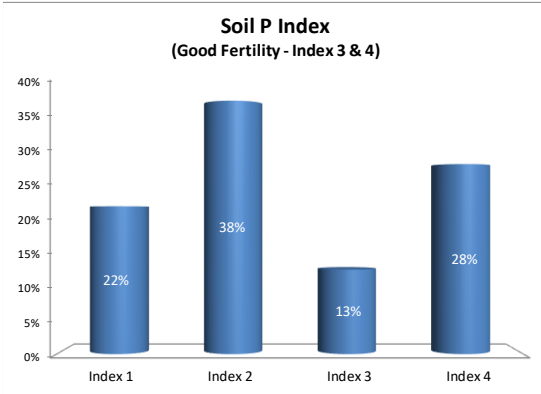

County	Dublin
Year	2020
Enterprise	All Farms
Number of Samples	192

Soil Analysis Status and Trends

County	Dublin
Year	2020
Enterprise	Drystock
Number of Samples	32

Caution - Graphics based on low sample number

Soil Analysis Status and Trends

County	Dublin
Year	2020
Enterprise	Tillage
Number of Samples	82

Caution - Graphics based on low sample number