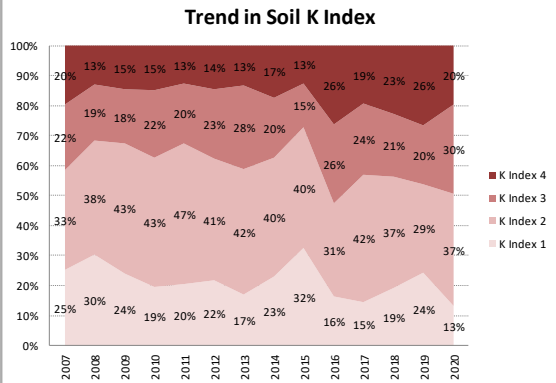

County	Dublin
Year	2020
Enterprise	All Farms
Number of Samples	192

Soil Analysis Status and Trends

County	Dublin
Year	2020
Enterprise	Drystock
Number of Samples	32

Caution - Graphics based on low sample number

Soil Analysis Status and Trends

County	Dublin
Year	2020
Enterprise	Tillage
Number of Samples	82

Caution - Graphics based on low sample number