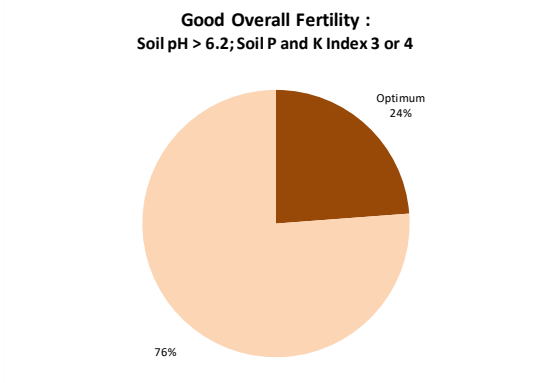

County	Dublin
Year	2020
Enterprise	All Farms
Number of Samples	192

Soil Analysis Status and Trends

County	Dublin
Year	2020
Enterprise	Drystock
Number of Samples	32

Caution - Graphics based on low sample number

Soil Analysis Status and Trends

County	Dublin
Year	2020
Enterprise	Tillage
Number of Samples	82

Caution - Graphics based on low sample number