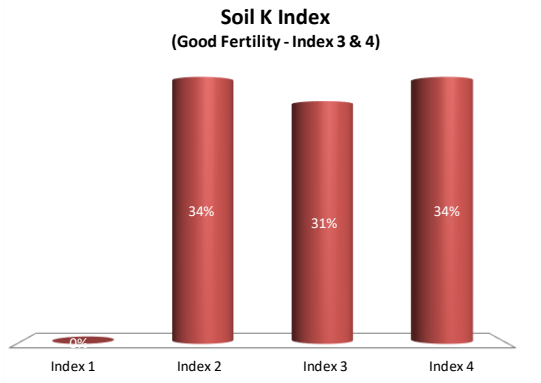

County	Dublin
Year	2020
Enterprise	All Farms
Number of Samples	192

Soil Analysis Status and Trends

County	Dublin
Year	2020
Enterprise	Drystock
Number of Samples	32

Caution - Graphics based on low sample number

Soil Analysis Status and Trends

County	Dublin
Year	2020
Enterprise	Tillage
Number of Samples	82

Caution - Graphics based on low sample number