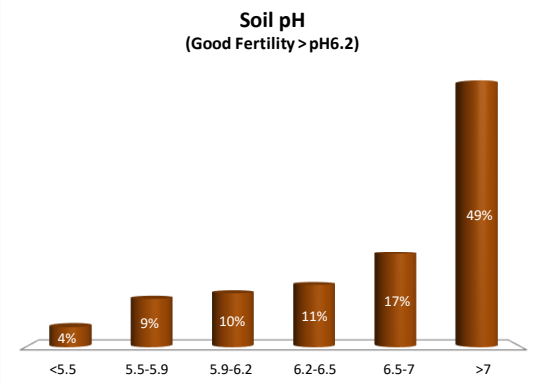

County	Dublin
Year	2020
Enterprise	All Farms
Number of Samples	192

Soil Analysis Status and Trends

County	Dublin
Year	2020
Enterprise	Drystock
Number of Samples	32

Caution - Graphics based on low sample number

Soil Analysis Status and Trends

County	Dublin
Year	2020
Enterprise	Tillage
Number of Samples	82

Caution - Graphics based on low sample number