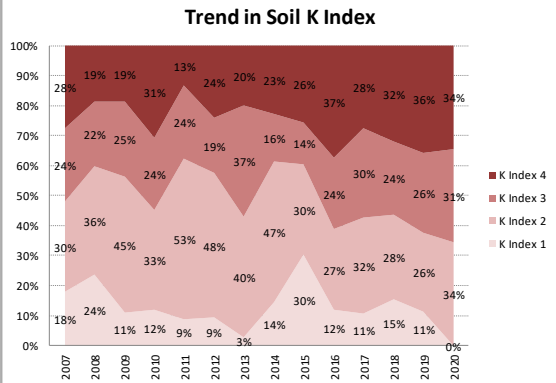

County	Dublin
Year	2020
Enterprise	All Farms
Number of Samples	192

Soil Analysis Status and Trends

County	Dublin
Year	2020
Enterprise	Drystock
Number of Samples	32

Caution - Graphics based on low sample number