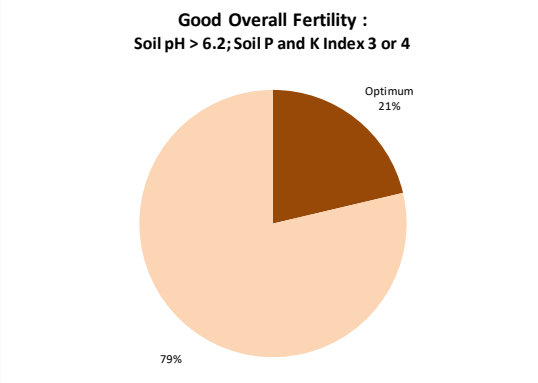

County	Dublin
Year	2020
Enterprise	All Farms
Number of Samples	192

Soil Analysis Status and Trends

County	Dublin
Year	2020
Enterprise	Drystock
Number of Samples	32

Caution - Graphics based on low sample number

Soil Analysis Status and Trends

County	Dublin
Year	2020
Enterprise	Tillage
Number of Samples	82

Caution - Graphics based on low sample number