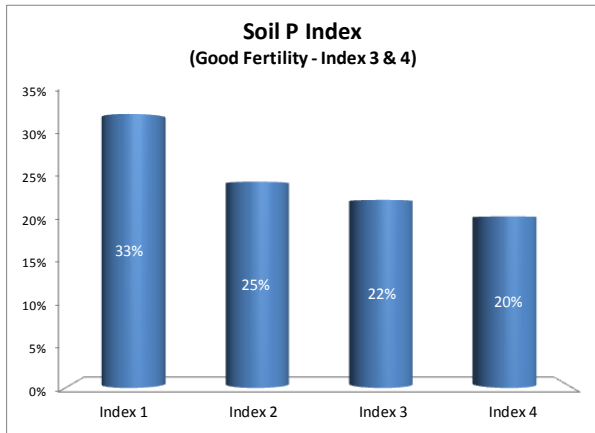

Soil Analysis Status and Trends

County	Galway
Year	2018
Enterprise	All Farms
Number of Samples	2,605

Soil Analysis Status and Trends

County	Galway
Year	2018
Enterprise	Dairy
Number of Samples	630

Soil Analysis Status and Trends

County	Galway
Year	2018
Enterprise	Drystock
Number of Samples	1,934

Soil Analysis Status and Trends

County	Galway
Year	2018
Enterprise	Tillage
Number of Samples	30

Caution - Graphics based on low sample number