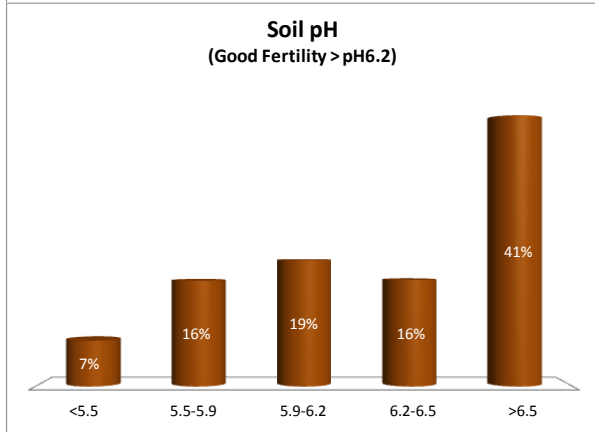

Soil Analysis Status and Trends

County	Galway
Year	2018
Enterprise	All Farms
Number of Samples	2,605

Soil Analysis Status and Trends

County	Galway
Year	2018
Enterprise	Dairy
Number of Samples	630

Soil Analysis Status and Trends

County	Galway
Year	2018
Enterprise	Drystock
Number of Samples	1,934

Soil Analysis Status and Trends

County	Galway
Year	2018
Enterprise	Tillage
Number of Samples	30

Caution - Graphics based on low sample number