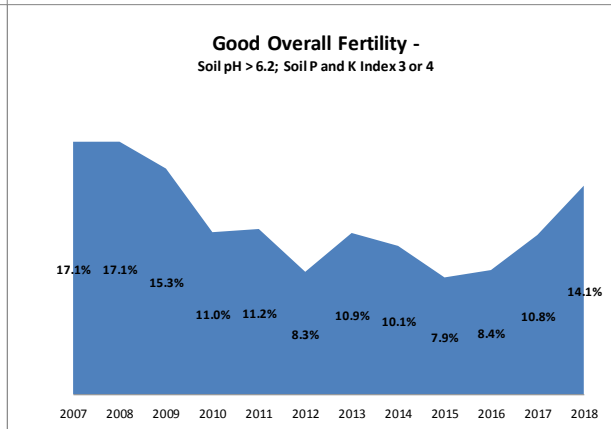

Soil Analysis Status and Trends

County	Galway
Year	2018
Enterprise	All Farms
Number of Samples	2,605

Soil Analysis Status and Trends

County	Galway
Year	2018
Enterprise	Dairy
Number of Samples	630

Soil Analysis Status and Trends