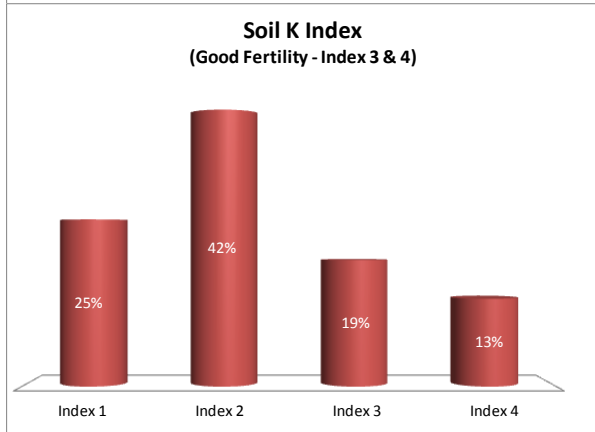

Soil Analysis Status and Trends

County	Galway
Year	2018
Enterprise	All Farms
Number of Samples	2,605

Soil Analysis Status and Trends

County	Galway
Year	2018
Enterprise	Dairy
Number of Samples	630

Soil Analysis Status and Trends

County	Galway
Year	2018
Enterprise	Drystock
Number of Samples	1,934

Soil Analysis Status and Trends

County	Galway
Year	2018
Enterprise	Tillage
Number of Samples	30

Caution - Graphics based on low sample number