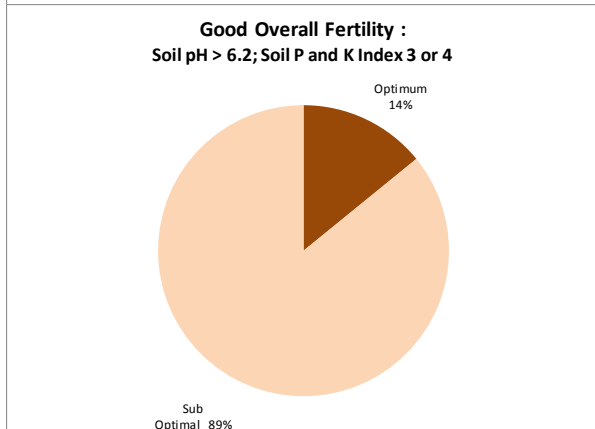

Soil Analysis Status and Trends

County	Galway
Year	2018
Enterprise	All Farms
Number of Samples	2,605

Soil Analysis Status and Trends

County	Galway
Year	2018
Enterprise	Dairy
Number of Samples	630

Soil Analysis Status and Trends

County	Galway
Year	2018
Enterprise	Drystock
Number of Samples	1,934

Soil Analysis Status and Trends

County	Galway
Year	2018
Enterprise	Tillage
Number of Samples	30

Caution - Graphics based on low sample number