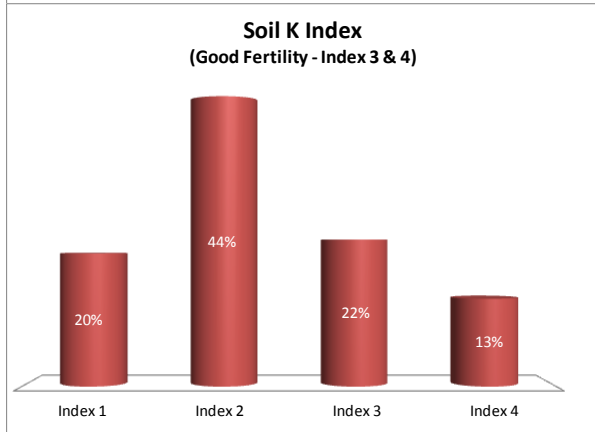

Soil Analysis Status and Trends

County	Galway
Year	2018
Enterprise	All Farms
Number of Samples	2,605

Soil Analysis Status and Trends

County	Galway
Year	2018
Enterprise	Dairy
Number of Samples	630

Soil Analysis Status and Trends

County	Galway
Year	2018
Enterprise	Drystock
Number of Samples	1,934

Soil Analysis Status and Trends

County	Galway
Year	2018
Enterprise	Tillage
Number of Samples	30

Caution - Graphics based on low sample number