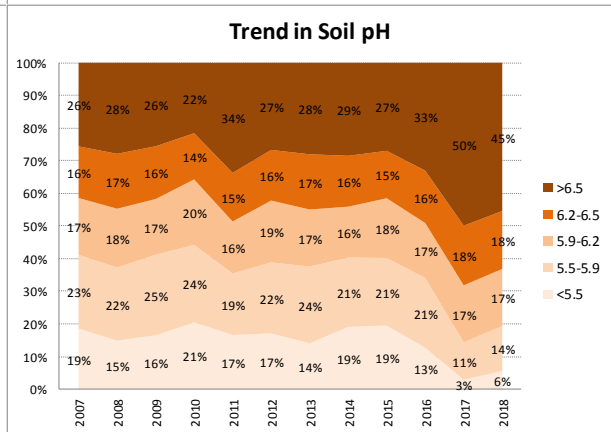

Soil Analysis Status and Trends

County	Galway
Year	2018
Enterprise	All Farms
Number of Samples	2,605

Soil Analysis Status and Trends

County	Galway
Year	2018
Enterprise	Dairy
Number of Samples	630

Soil Analysis Status and Trends

County	Galway
Year	2018
Enterprise	Drystock
Number of Samples	1,934

Soil Analysis Status and Trends

County	Galway
Year	2018
Enterprise	Tillage
Number of Samples	30

Caution - Graphics based on low sample number