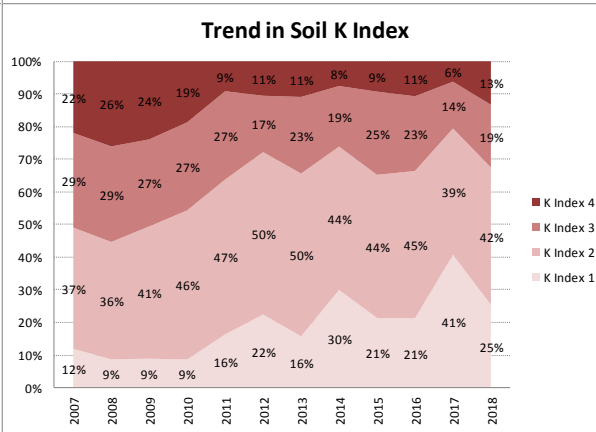

Soil Analysis Status and Trends

County	Galway
Year	2018
Enterprise	All Farms
Number of Samples	2,605

Soil Analysis Status and Trends

County	Galway
Year	2018
Enterprise	Dairy
Number of Samples	630

Soil Analysis Status and Trends

County	Galway
Year	2018
Enterprise	Drystock
Number of Samples	1,934

Soil Analysis Status and Trends

County	Galway
Year	2018
Enterprise	Tillage
Number of Samples	30

Caution - Graphics based on low sample number