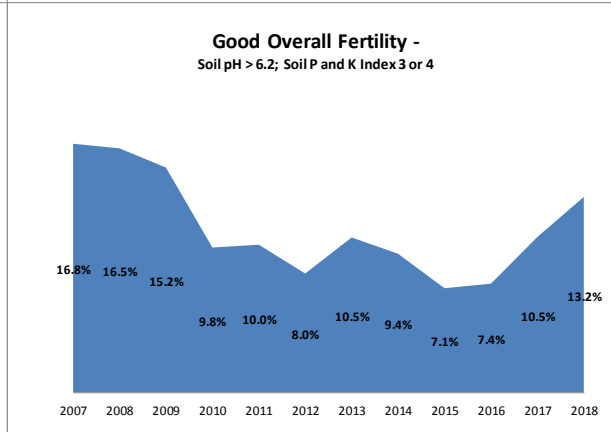

Soil Analysis Status and Trends

County	Galway
Year	2018
Enterprise	Drystock
Number of Samples	1,934