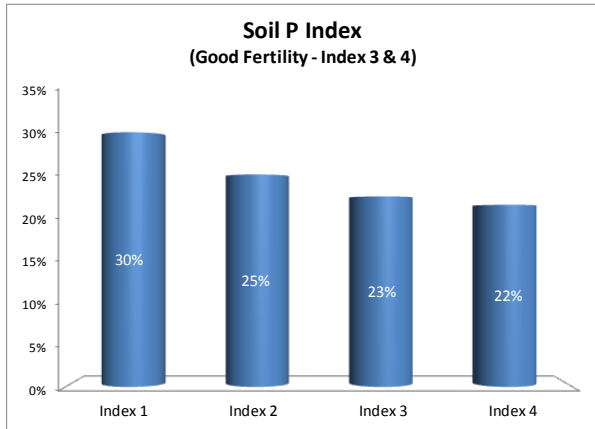

Soil Analysis Status and Trends

County	Galway
Year	2018
Enterprise	All Farms
Number of Samples	2,605

Soil Analysis Status and Trends

County	Galway
Year	2018
Enterprise	Dairy
Number of Samples	630

Soil Analysis Status and Trends

County	Galway
Year	2018
Enterprise	Drystock
Number of Samples	1,934

Soil Analysis Status and Trends

County	Galway
Year	2018
Enterprise	Tillage
Number of Samples	30

Caution - Graphics based on low sample number