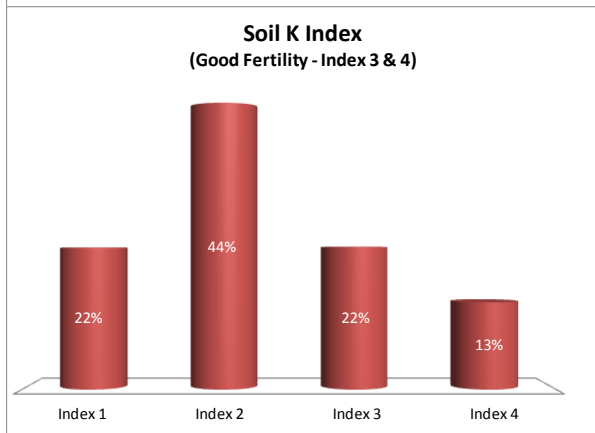

Soil Analysis Status and Trends

County	Galway
Year	2018
Enterprise	All Farms
Number of Samples	2,605

Soil Analysis Status and Trends

County	Galway
Year	2018
Enterprise	Dairy
Number of Samples	630

Soil Analysis Status and Trends

County	Galway
Year	2018
Enterprise	Drystock
Number of Samples	1,934

Soil Analysis Status and Trends

County	Galway
Year	2018
Enterprise	Tillage
Number of Samples	30

Caution - Graphics based on low sample number