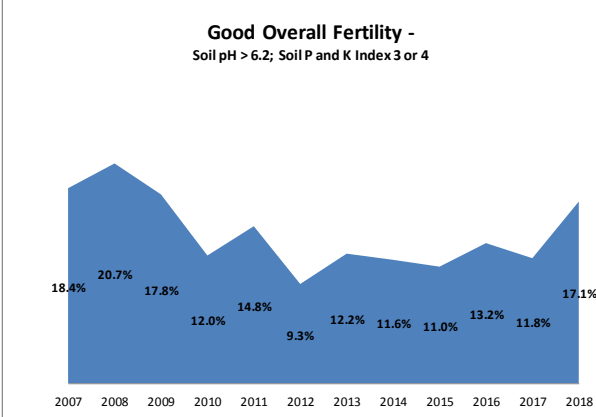

Soil Analysis Status and Trends

County	Galway
Year	2018
Enterprise	All Farms
Number of Samples	2,605

Soil Analysis Status and Trends

County	Galway
Year	2018
Enterprise	Dairy
Number of Samples	630

Soil Analysis Status and Trends