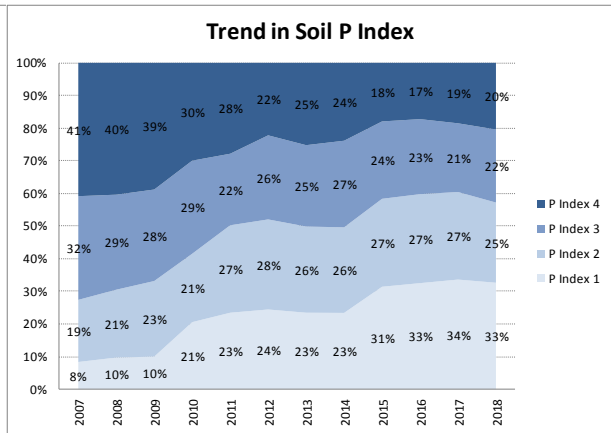

Soil Analysis Status and Trends

County	Galway
Year	2018
Enterprise	All Farms
Number of Samples	2,605

Soil Analysis Status and Trends

County	Galway
Year	2018
Enterprise	Dairy
Number of Samples	630

Soil Analysis Status and Trends

County	Galway
Year	2018
Enterprise	Drystock
Number of Samples	1,934

Soil Analysis Status and Trends

County	Galway
Year	2018
Enterprise	Tillage
Number of Samples	30

Caution - Graphics based on low sample number