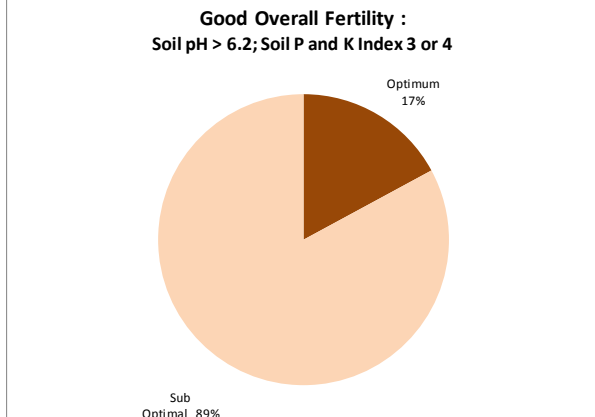

Soil Analysis Status and Trends

County	Galway
Year	2018
Enterprise	All Farms
Number of Samples	2,605

Soil Analysis Status and Trends

County	Galway
Year	2018
Enterprise	Dairy
Number of Samples	630

Soil Analysis Status and Trends

County	Galway
Year	2018
Enterprise	Drystock
Number of Samples	1,934

Soil Analysis Status and Trends

County	Galway
Year	2018
Enterprise	Tillage
Number of Samples	30

Caution - Graphics based on low sample number