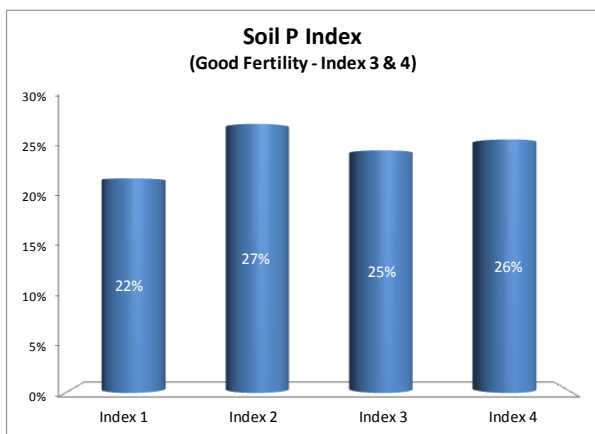

Soil Analysis Status and Trends

County	Galway
Year	2018
Enterprise	All Farms
Number of Samples	2,605

Soil Analysis Status and Trends

County	Galway
Year	2018
Enterprise	Dairy
Number of Samples	630

Soil Analysis Status and Trends

County	Galway
Year	2018
Enterprise	Drystock
Number of Samples	1,934

Soil Analysis Status and Trends

County	Galway
Year	2018
Enterprise	Tillage
Number of Samples	30

Caution - Graphics based on low sample number