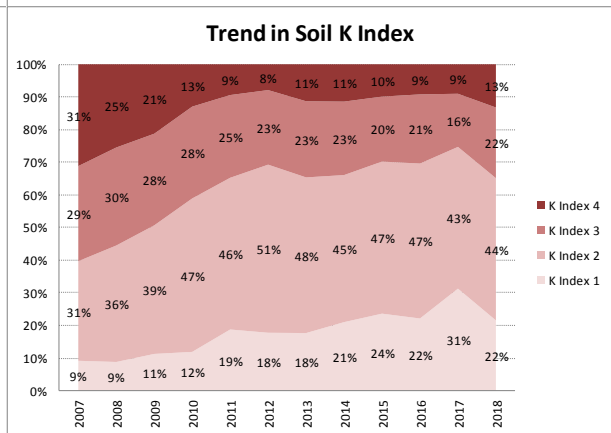

Soil Analysis Status and Trends

County	Galway
Year	2018
Enterprise	All Farms
Number of Samples	2,605

Soil Analysis Status and Trends

County	Galway
Year	2018
Enterprise	Dairy
Number of Samples	630

Soil Analysis Status and Trends

County	Galway
Year	2018
Enterprise	Drystock
Number of Samples	1,934

Soil Analysis Status and Trends

County	Galway
Year	2018
Enterprise	Tillage
Number of Samples	30

Caution - Graphics based on low sample number