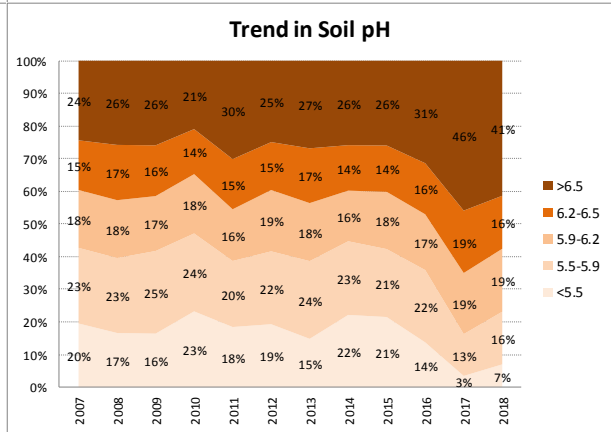

Soil Analysis Status and Trends

County	Galway
Year	2018
Enterprise	All Farms
Number of Samples	2,605

Soil Analysis Status and Trends

County	Galway
Year	2018
Enterprise	Dairy
Number of Samples	630

Soil Analysis Status and Trends

County	Galway
Year	2018
Enterprise	Drystock
Number of Samples	1,934

Soil Analysis Status and Trends

County	Galway
Year	2018
Enterprise	Tillage
Number of Samples	30

Caution - Graphics based on low sample number