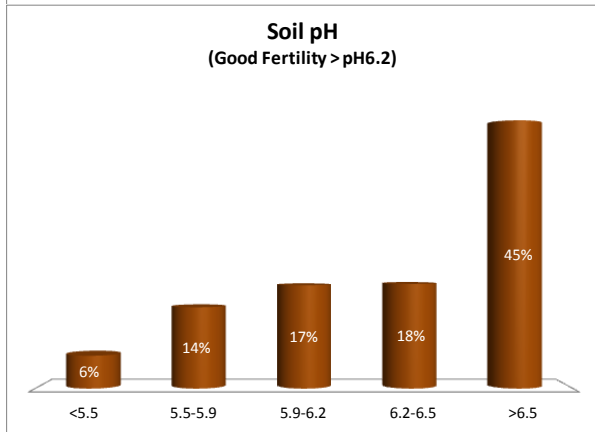

Soil Analysis Status and Trends

County	Galway
Year	2018
Enterprise	All Farms
Number of Samples	2,605

Soil Analysis Status and Trends

County	Galway
Year	2018
Enterprise	Dairy
Number of Samples	630

Soil Analysis Status and Trends

County	Galway
Year	2018
Enterprise	Drystock
Number of Samples	1,934

Soil Analysis Status and Trends

County	Galway
Year	2018
Enterprise	Tillage
Number of Samples	30

Caution - Graphics based on low sample number