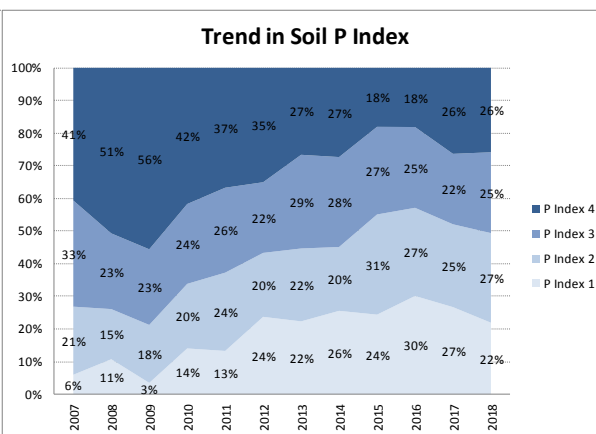

Soil Analysis Status and Trends

County	Galway
Year	2018
Enterprise	All Farms
Number of Samples	2,605

Soil Analysis Status and Trends

County	Galway
Year	2018
Enterprise	Dairy
Number of Samples	630

Soil Analysis Status and Trends

County	Galway
Year	2018
Enterprise	Drystock
Number of Samples	1,934

Soil Analysis Status and Trends

County	Galway
Year	2018
Enterprise	Tillage
Number of Samples	30

Caution - Graphics based on low sample number