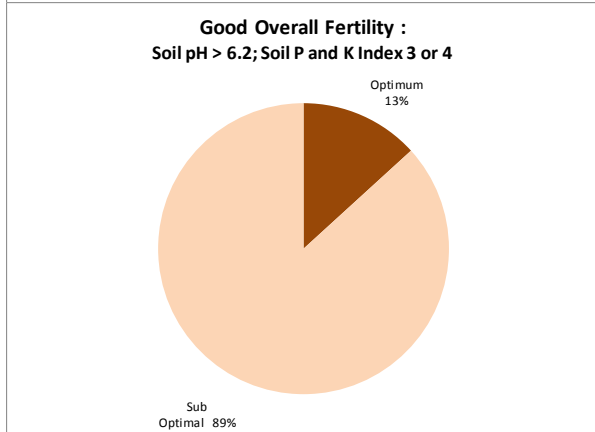

Soil Analysis Status and Trends

County	Galway
Year	2018
Enterprise	All Farms
Number of Samples	2,605

Soil Analysis Status and Trends

County	Galway
Year	2018
Enterprise	Dairy
Number of Samples	630

Soil Analysis Status and Trends

County	Galway
Year	2018
Enterprise	Drystock
Number of Samples	1,934

Soil Analysis Status and Trends

County	Galway
Year	2018
Enterprise	Tillage
Number of Samples	30

Caution - Graphics based on low sample number