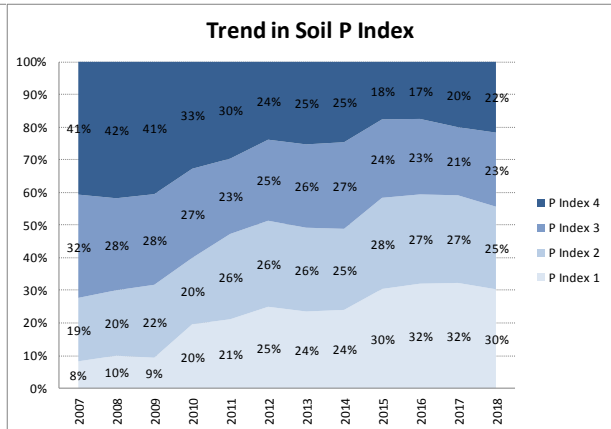

Soil Analysis Status and Trends

County	Galway
Year	2018
Enterprise	All Farms
Number of Samples	2,605

Soil Analysis Status and Trends

County	Galway
Year	2018
Enterprise	Dairy
Number of Samples	630

Soil Analysis Status and Trends

County	Galway
Year	2018
Enterprise	Drystock
Number of Samples	1,934

Soil Analysis Status and Trends

County	Galway
Year	2018
Enterprise	Tillage
Number of Samples	30

Caution - Graphics based on low sample number