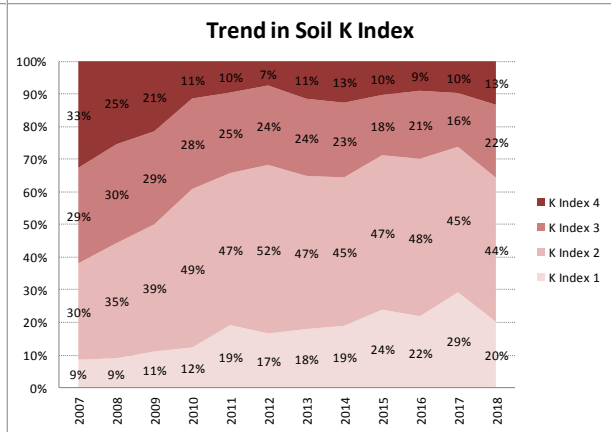

Soil Analysis Status and Trends

County	Galway
Year	2018
Enterprise	All Farms
Number of Samples	2,605

Soil Analysis Status and Trends

County	Galway
Year	2018
Enterprise	Dairy
Number of Samples	630

Soil Analysis Status and Trends

County	Galway
Year	2018
Enterprise	Drystock
Number of Samples	1,934

Soil Analysis Status and Trends

County	Galway
Year	2018
Enterprise	Tillage
Number of Samples	30

Caution - Graphics based on low sample number