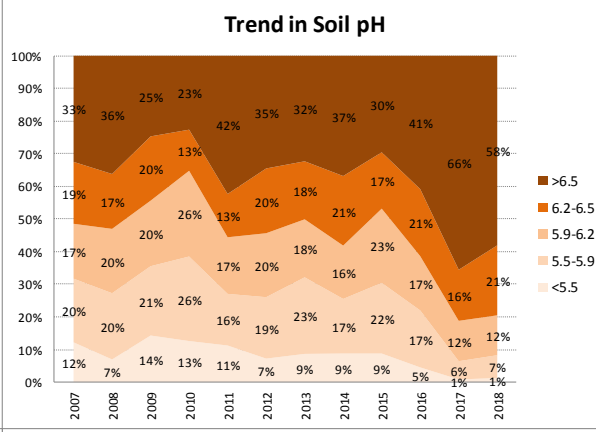

Soil Analysis Status and Trends

County	Galway
Year	2018
Enterprise	All Farms
Number of Samples	2,605

Soil Analysis Status and Trends

County	Galway
Year	2018
Enterprise	Dairy
Number of Samples	630

Soil Analysis Status and Trends

County	Galway
Year	2018
Enterprise	Drystock
Number of Samples	1,934

Soil Analysis Status and Trends

County	Galway
Year	2018
Enterprise	Tillage
Number of Samples	30

Caution - Graphics based on low sample number