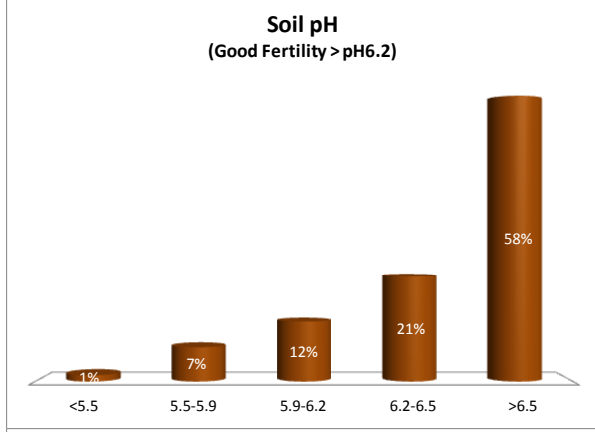

Soil Analysis Status and Trends

County	Galway
Year	2018
Enterprise	All Farms
Number of Samples	2,605

Soil Analysis Status and Trends

County	Galway
Year	2018
Enterprise	Dairy
Number of Samples	630

Soil Analysis Status and Trends

County	Galway
Year	2018
Enterprise	Drystock
Number of Samples	1,934

Soil Analysis Status and Trends

County	Galway
Year	2018
Enterprise	Tillage
Number of Samples	30

Caution - Graphics based on low sample number