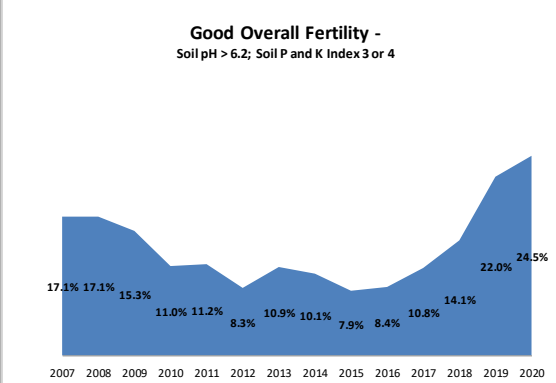

# Soil Analysis Status and Trends

County	Galway
Year	2020
Enterprise	All Farms
Number of Samples	1,304