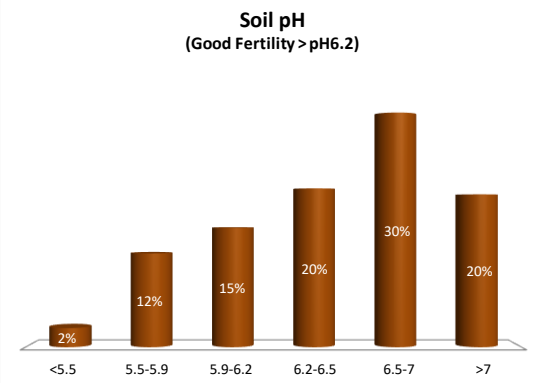

# Soil Analysis Status and Trends

County	Galway
Year	2020
Enterprise	All Farms
Number of Samples	1,304