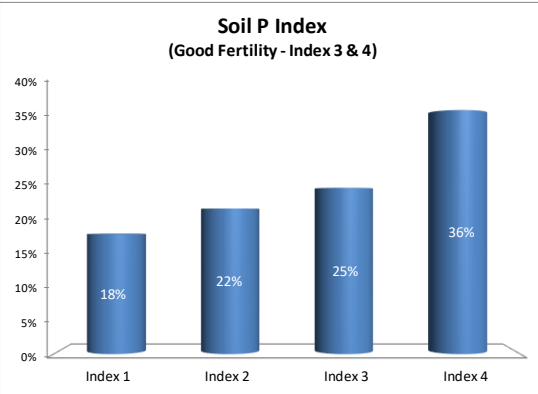

# Soil Analysis Status and Trends

County	Galway
Year	2020
Enterprise	All Farms
Number of Samples	1,304