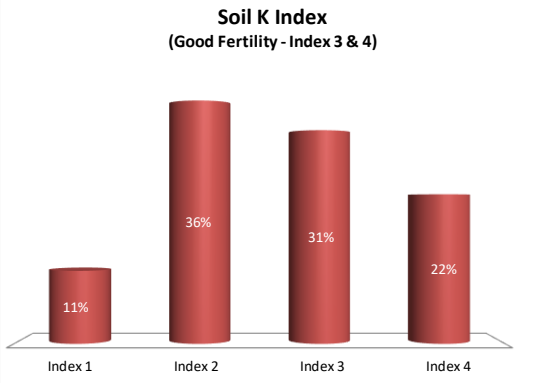

# Soil Analysis Status and Trends

County	Galway
Year	2020
Enterprise	All Farms
Number of Samples	1,304