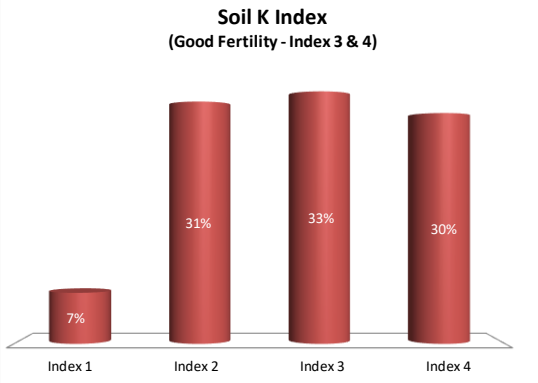

Soil Analysis Status and Trends

County	Galway
Year	2020
Enterprise	Dairy
Number of Samples	609