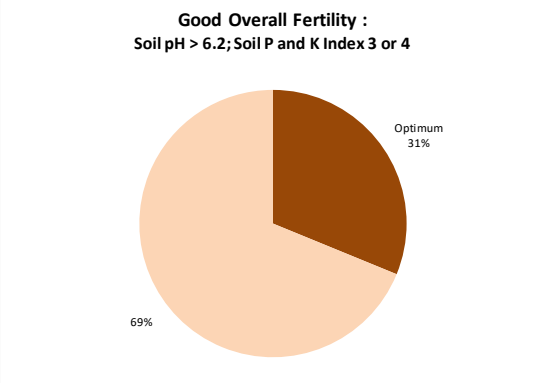

Soil Analysis Status and Trends

County	Galway
Year	2020
Enterprise	Dairy
Number of Samples	609