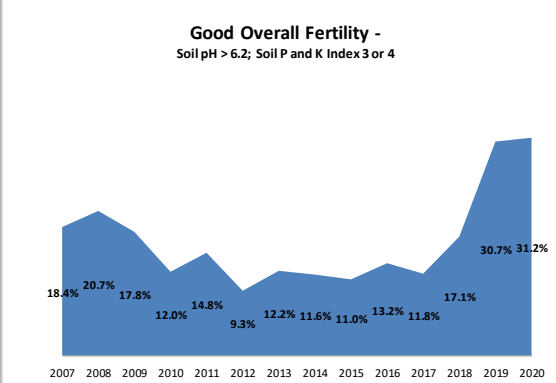

Soil Analysis Status and Trends

County	Galway
Year	2020
Enterprise	Dairy
Number of Samples	609