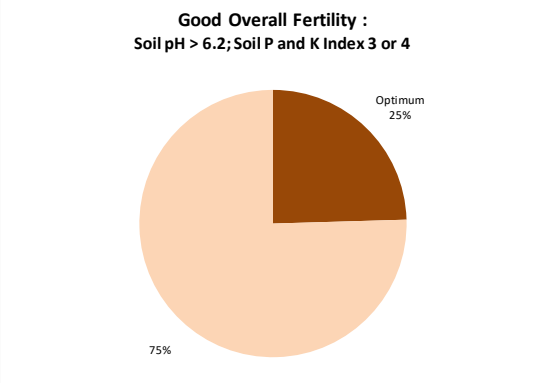

# Soil Analysis Status and Trends

County	Galway
Year	2020
Enterprise	All Farms
Number of Samples	1,304