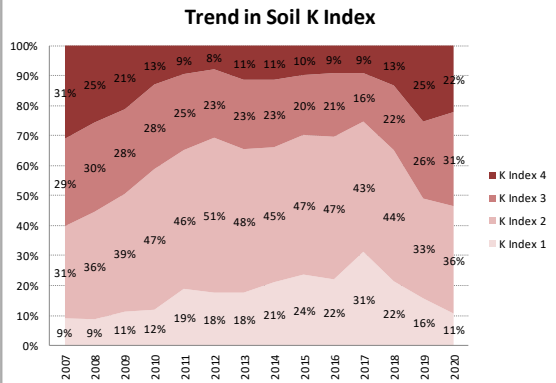

# Soil Analysis Status and Trends

County	Galway
Year	2020
Enterprise	All Farms
Number of Samples	1,304