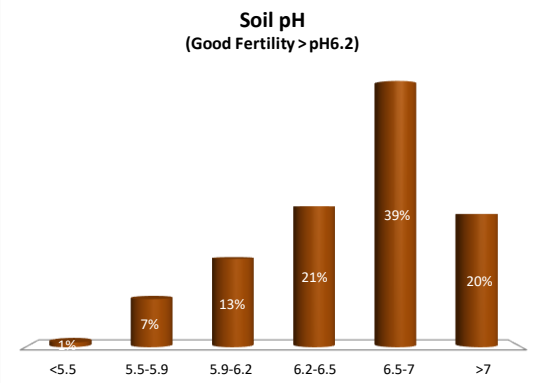

Soil Analysis Status and Trends

County	Galway
Year	2020
Enterprise	Dairy
Number of Samples	609