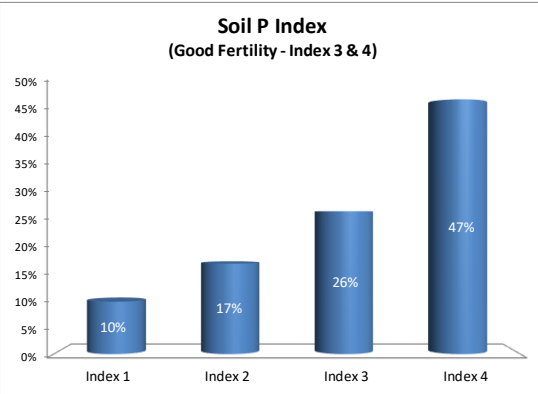

Soil Analysis Status and Trends

County	Galway
Year	2020
Enterprise	Dairy
Number of Samples	609