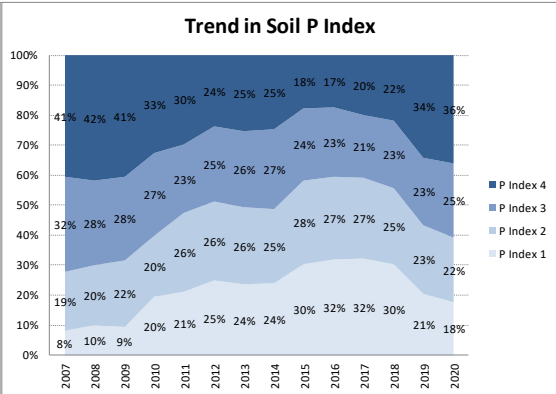

# Soil Analysis Status and Trends

County	Galway
Year	2020
Enterprise	All Farms
Number of Samples	1,304