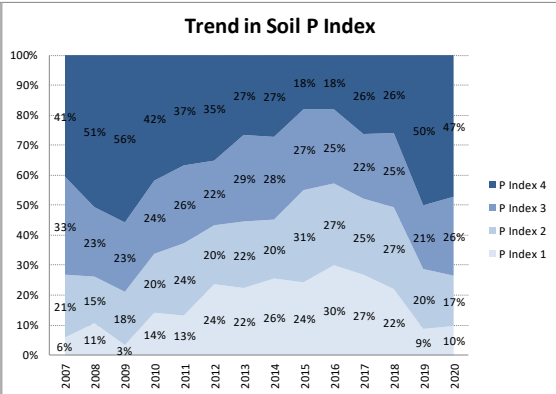

Soil Analysis Status and Trends

County	Galway
Year	2020
Enterprise	Dairy
Number of Samples	609