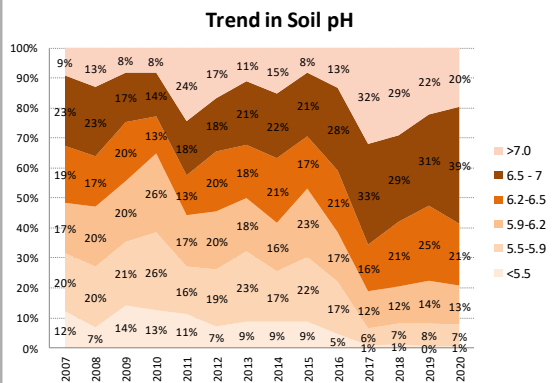

Soil Analysis Status and Trends

County	Galway
Year	2020
Enterprise	Dairy
Number of Samples	609