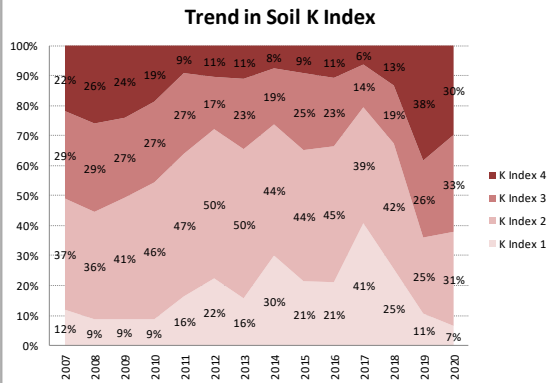

Soil Analysis Status and Trends

County	Galway
Year	2020
Enterprise	Dairy
Number of Samples	609