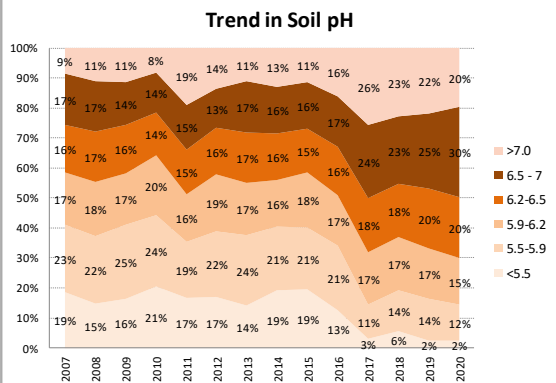

# Soil Analysis Status and Trends

County	Galway
Year	2020
Enterprise	All Farms
Number of Samples	1,304