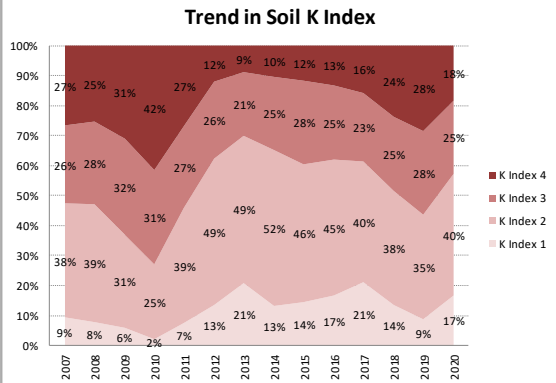

# Soil Analysis Status and Trends

County	Kerry
Year	2020
Enterprise	All Farms
Number of Samples	2,633

# Soil Analysis Status and Trends

County	Kerry
Year	2020
Enterprise	Dairy
Number of Samples	2,544