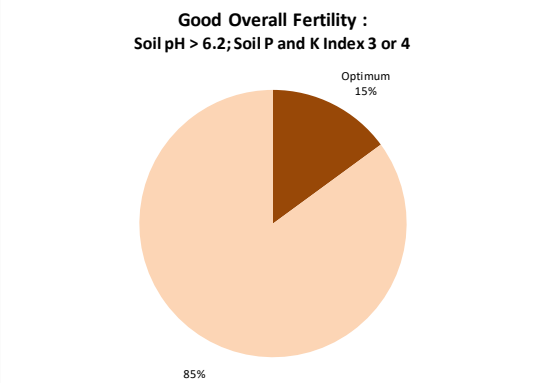

# Soil Analysis Status and Trends

County	Kerry
Year	2020
Enterprise	All Farms
Number of Samples	2,633

# Soil Analysis Status and Trends

County	Kerry
Year	2020
Enterprise	Dairy
Number of Samples	2,544