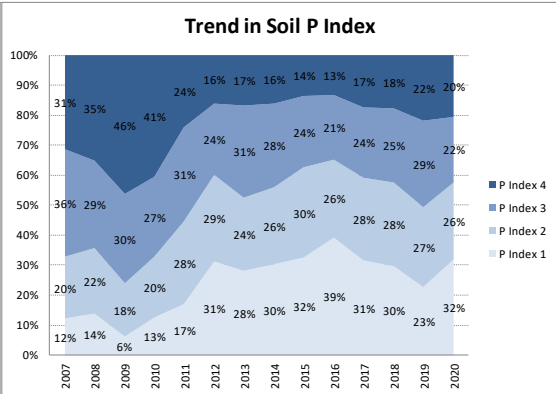

# Soil Analysis Status and Trends

County	Kerry
Year	2020
Enterprise	All Farms
Number of Samples	2,633

# Soil Analysis Status and Trends

County	Kerry
Year	2020
Enterprise	Dairy
Number of Samples	2,544