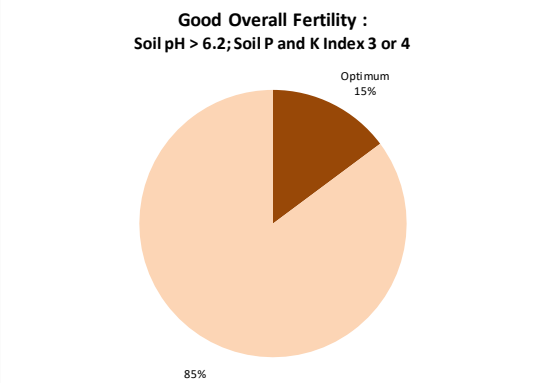

# Soil Analysis Status and Trends

County	Kerry
Year	2020
Enterprise	All Farms
Number of Samples	2,633

# Soil Analysis Status and Trends

County	Kerry
Year	2020
Enterprise	Dairy
Number of Samples	2,544