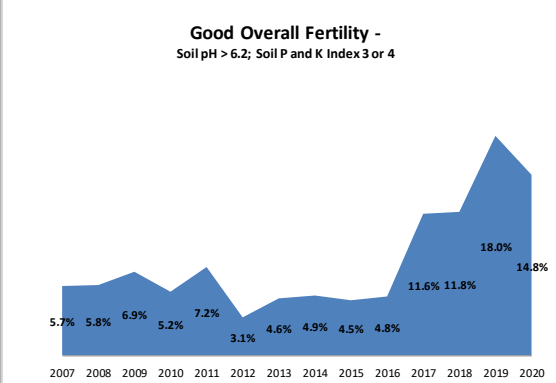

# Soil Analysis Status and Trends

County	Kerry
Year	2020
Enterprise	All Farms
Number of Samples	2,633