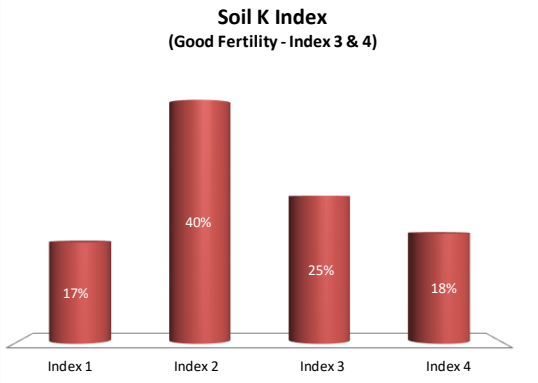

# Soil Analysis Status and Trends

County	Kerry
Year	2020
Enterprise	All Farms
Number of Samples	2,633

# Soil Analysis Status and Trends

County	Kerry
Year	2020
Enterprise	Dairy
Number of Samples	2,544