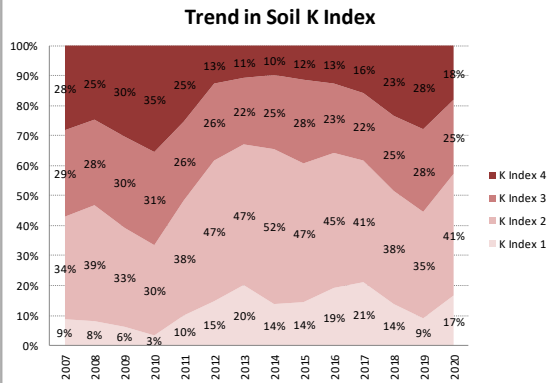

# Soil Analysis Status and Trends

County	Kerry
Year	2020
Enterprise	All Farms
Number of Samples	2,633

# Soil Analysis Status and Trends

County	Kerry
Year	2020
Enterprise	Dairy
Number of Samples	2,544