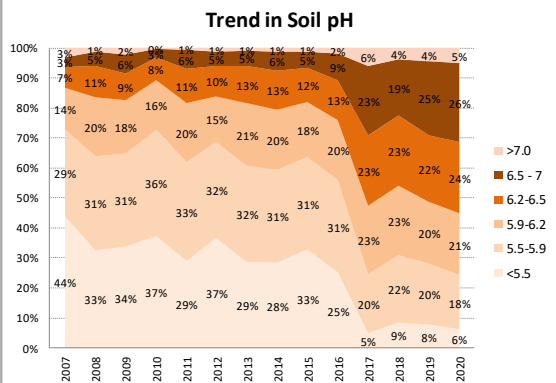

# Soil Analysis Status and Trends

County	Kerry
Year	2020
Enterprise	All Farms
Number of Samples	2,633

# Soil Analysis Status and Trends

County	Kerry
Year	2020
Enterprise	Dairy
Number of Samples	2,544