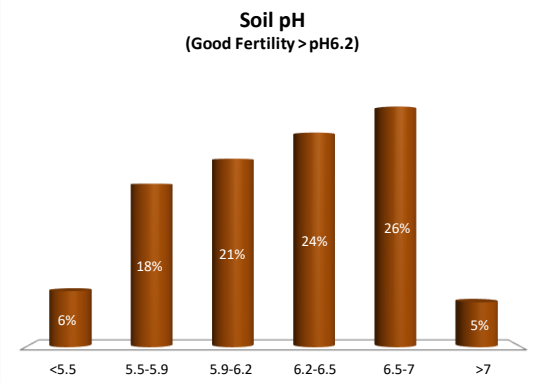

# Soil Analysis Status and Trends

County	Kerry
Year	2020
Enterprise	All Farms
Number of Samples	2,633

# Soil Analysis Status and Trends

County	Kerry
Year	2020
Enterprise	Dairy
Number of Samples	2,544