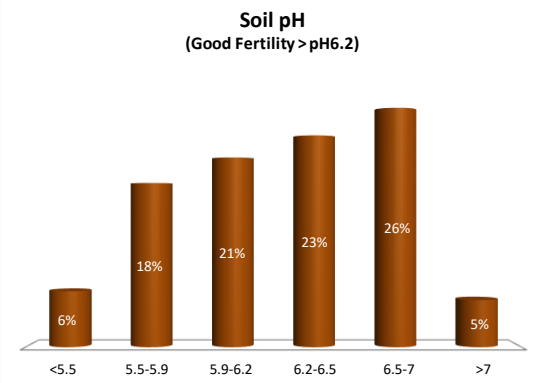

# Soil Analysis Status and Trends

County	Kerry
Year	2020
Enterprise	All Farms
Number of Samples	2,633

# Soil Analysis Status and Trends

County	Kerry
Year	2020
Enterprise	Dairy
Number of Samples	2,544