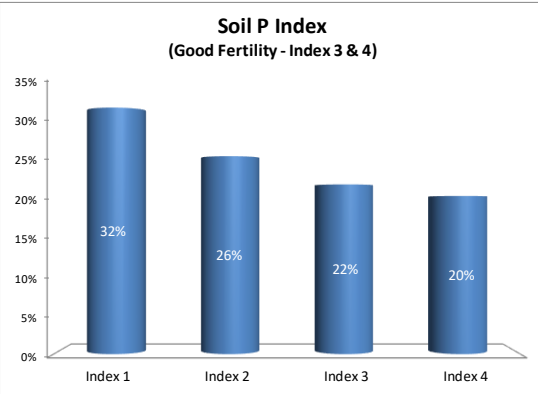

# Soil Analysis Status and Trends

County	Kerry
Year	2020
Enterprise	All Farms
Number of Samples	2,633

# Soil Analysis Status and Trends

County	Kerry
Year	2020
Enterprise	Dairy
Number of Samples	2,544