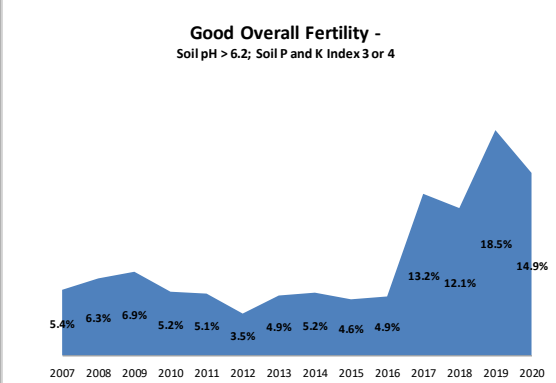

Soil Analysis Status and Trends

County	Kerry
Year	2020
Enterprise	Dairy
Number of Samples	2,544