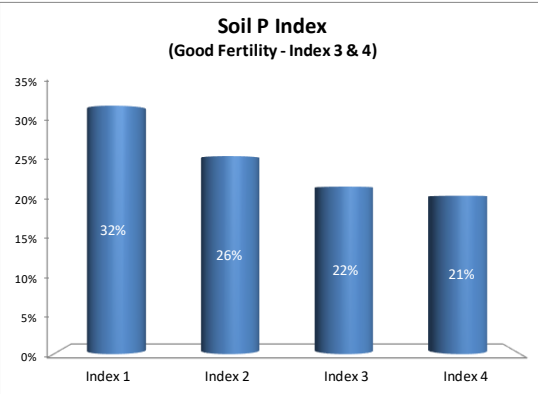

# Soil Analysis Status and Trends

County	Kerry
Year	2020
Enterprise	All Farms
Number of Samples	2,633

# Soil Analysis Status and Trends

County	Kerry
Year	2020
Enterprise	Dairy
Number of Samples	2,544