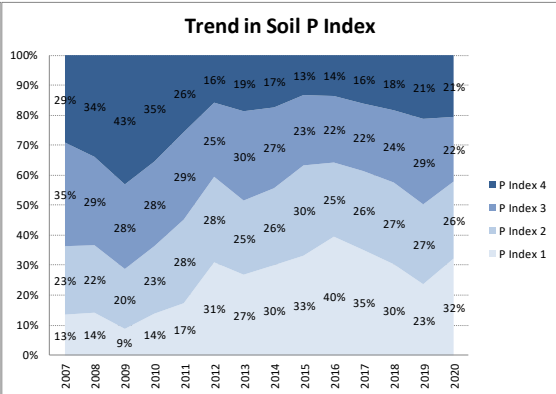

# Soil Analysis Status and Trends

County	Kerry
Year	2020
Enterprise	All Farms
Number of Samples	2,633

# Soil Analysis Status and Trends

County	Kerry
Year	2020
Enterprise	Dairy
Number of Samples	2,544