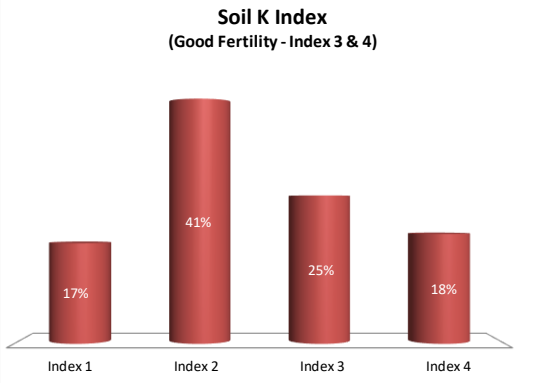

# Soil Analysis Status and Trends

County	Kerry
Year	2020
Enterprise	All Farms
Number of Samples	2,633

# Soil Analysis Status and Trends

County	Kerry
Year	2020
Enterprise	Dairy
Number of Samples	2,544