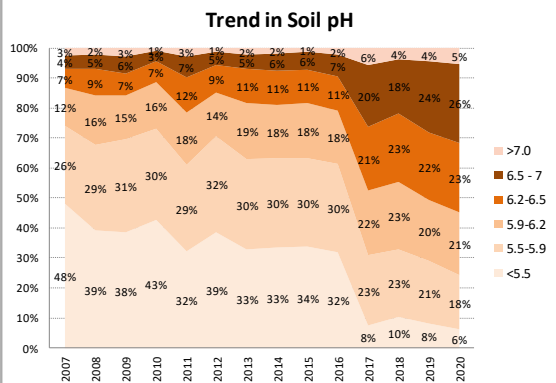

# Soil Analysis Status and Trends

County	Kerry
Year	2020
Enterprise	All Farms
Number of Samples	2,633

# Soil Analysis Status and Trends

County	Kerry
Year	2020
Enterprise	Dairy
Number of Samples	2,544