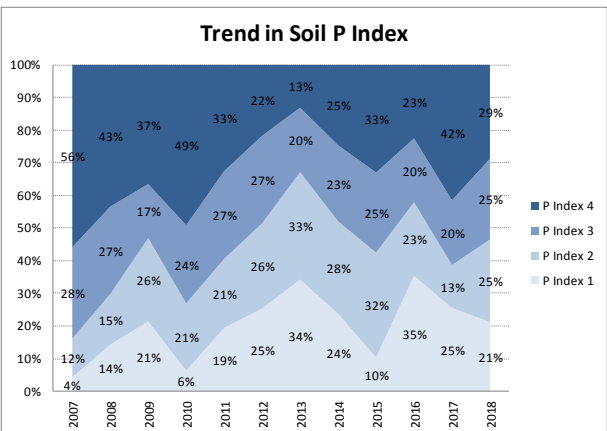

Soil Analysis Status and Trends

County	Kildare
Year	2018
Enterprise	All Farms
Number of Samples	1,169

Soil Analysis Status and Trends

County	Kildare
Year	2018
Enterprise	Dairy
Number of Samples	344

Soil Analysis Status and Trends