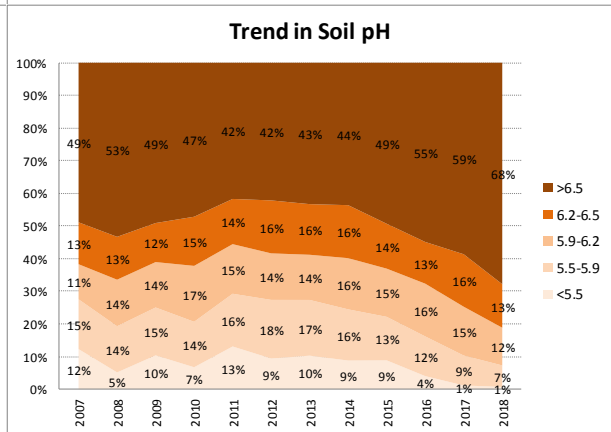

Soil Analysis Status and Trends

County	Kildare
Year	2018
Enterprise	All Farms
Number of Samples	1,169

Soil Analysis Status and Trends

County	Kildare
Year	2018
Enterprise	Dairy
Number of Samples	344

Soil Analysis Status and Trends

County	Kildare
Year	2018
Enterprise	Drystock
Number of Samples	414

Soil Analysis Status and Trends

County	Kildare
Year	2018
Enterprise	Tillage
Number of Samples	382