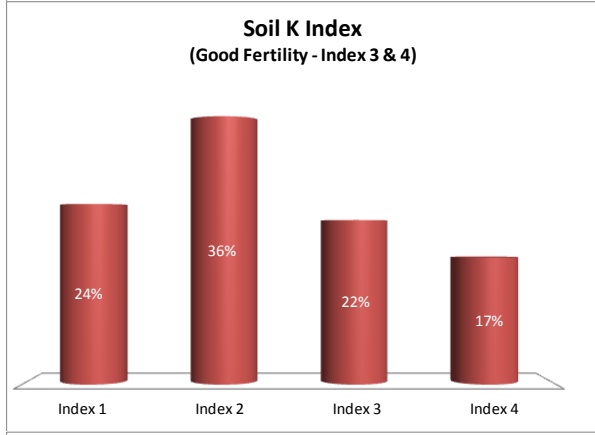

Soil Analysis Status and Trends

County	Kildare
Year	2018
Enterprise	All Farms
Number of Samples	1,169

Soil Analysis Status and Trends

County	Kildare
Year	2018
Enterprise	Dairy
Number of Samples	344

Soil Analysis Status and Trends

County	Kildare
Year	2018
Enterprise	Drystock
Number of Samples	414

Soil Analysis Status and Trends

County	Kildare
Year	2018
Enterprise	Tillage
Number of Samples	382