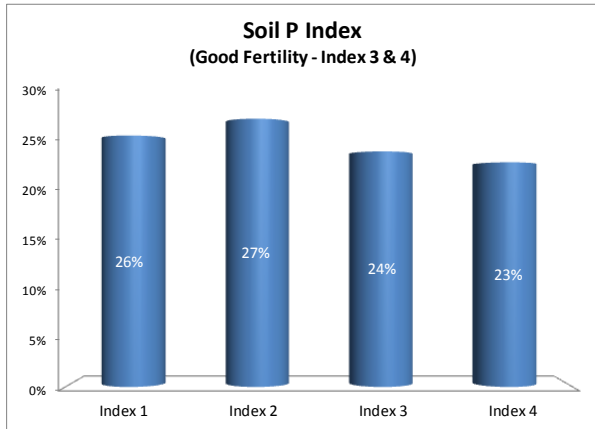

Soil Analysis Status and Trends

County	Kildare
Year	2018
Enterprise	All Farms
Number of Samples	1,169

Soil Analysis Status and Trends

County	Kildare
Year	2018
Enterprise	Dairy
Number of Samples	344

Soil Analysis Status and Trends