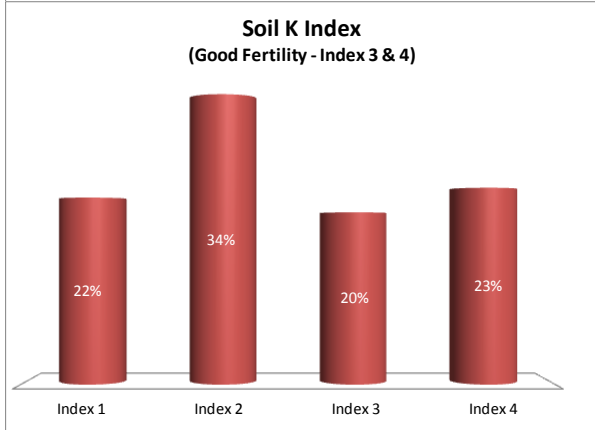

Soil Analysis Status and Trends

County	Kildare
Year	2018
Enterprise	All Farms
Number of Samples	1,169

Soil Analysis Status and Trends

County	Kildare
Year	2018
Enterprise	Dairy
Number of Samples	344

Soil Analysis Status and Trends