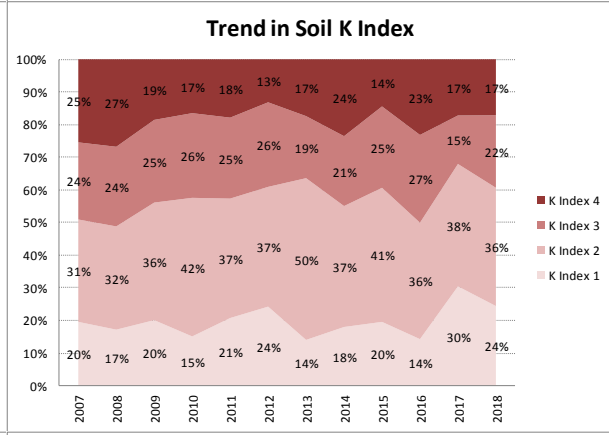

Soil Analysis Status and Trends

County	Kildare
Year	2018
Enterprise	Drystock
Number of Samples	414