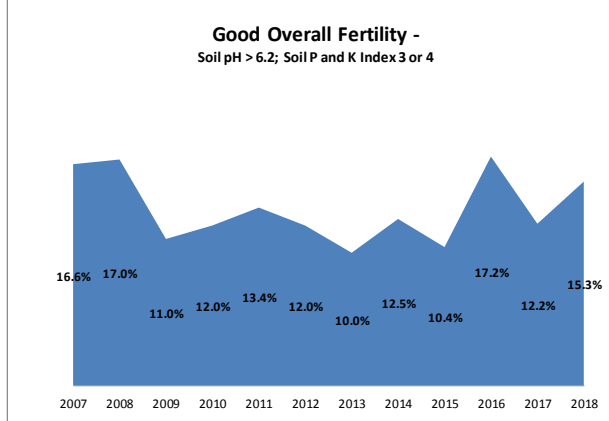

Soil Analysis Status and Trends

County	Kildare
Year	2018
Enterprise	Drystock
Number of Samples	414