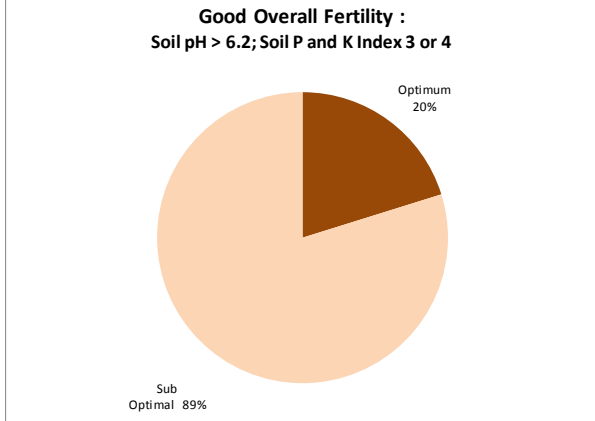

Soil Analysis Status and Trends

County	Kildare
Year	2018
Enterprise	All Farms
Number of Samples	1,169

Soil Analysis Status and Trends

County	Kildare
Year	2018
Enterprise	Dairy
Number of Samples	344

Soil Analysis Status and Trends