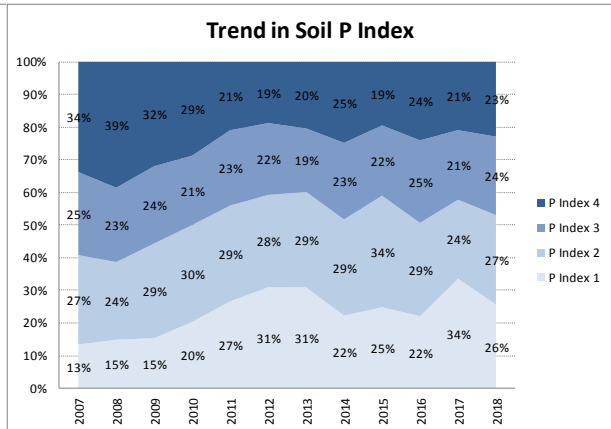

Soil Analysis Status and Trends

County	Kildare
Year	2018
Enterprise	All Farms
Number of Samples	1,169

Soil Analysis Status and Trends

County	Kildare
Year	2018
Enterprise	Dairy
Number of Samples	344

Soil Analysis Status and Trends