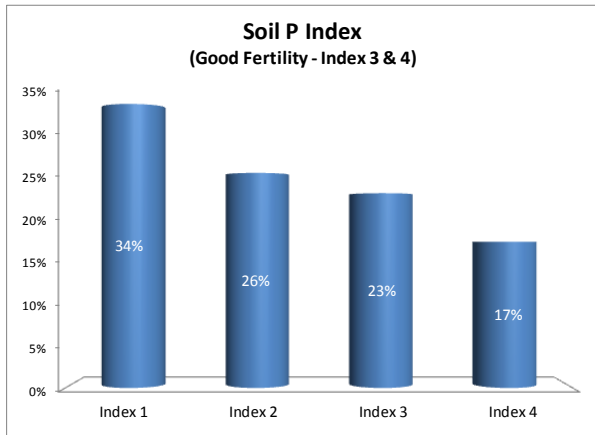

Soil Analysis Status and Trends

County	Kildare
Year	2018
Enterprise	Drystock
Number of Samples	414