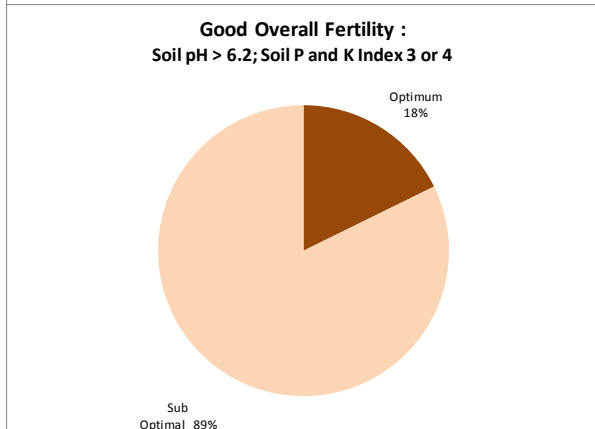

Soil Analysis Status and Trends

County	Kildare
Year	2018
Enterprise	All Farms
Number of Samples	1,169

Soil Analysis Status and Trends

County	Kildare
Year	2018
Enterprise	Dairy
Number of Samples	344

Soil Analysis Status and Trends

County	Kildare
Year	2018
Enterprise	Drystock
Number of Samples	414

Soil Analysis Status and Trends

County	Kildare
Year	2018
Enterprise	Tillage
Number of Samples	382