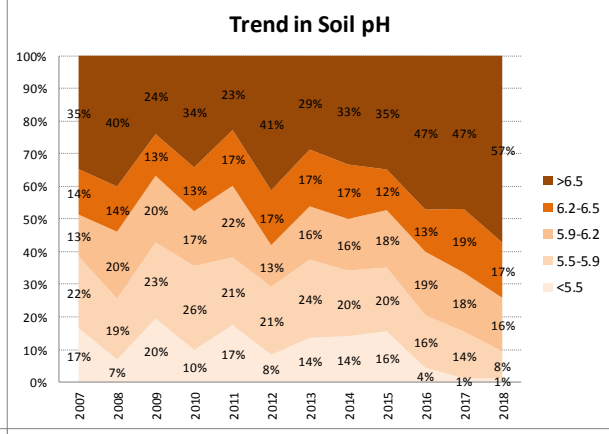

Soil Analysis Status and Trends

County	Kildare
Year	2018
Enterprise	Drystock
Number of Samples	414