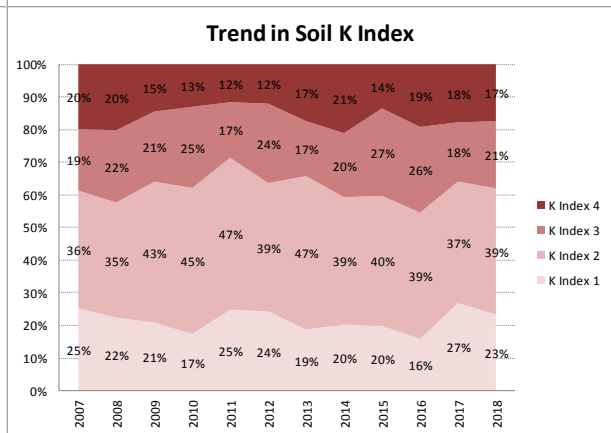

Soil Analysis Status and Trends

County	Kildare
Year	2018
Enterprise	All Farms
Number of Samples	1,169

Soil Analysis Status and Trends

County	Kildare
Year	2018
Enterprise	Dairy
Number of Samples	344

Soil Analysis Status and Trends