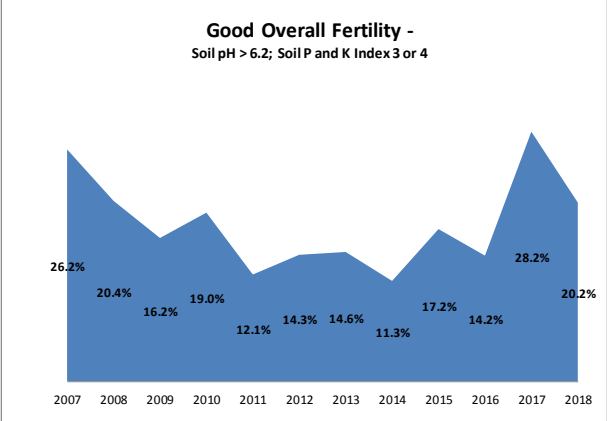

Soil Analysis Status and Trends

County	Kildare
Year	2018
Enterprise	All Farms
Number of Samples	1,169

Soil Analysis Status and Trends

County	Kildare
Year	2018
Enterprise	Dairy
Number of Samples	344

Soil Analysis Status and Trends