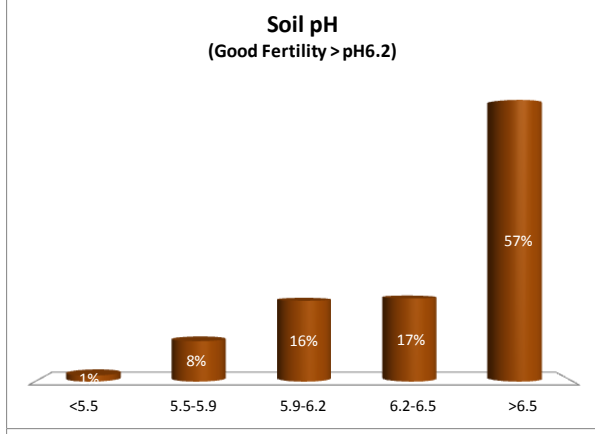

Soil Analysis Status and Trends

County	Kildare
Year	2018
Enterprise	Drystock
Number of Samples	414