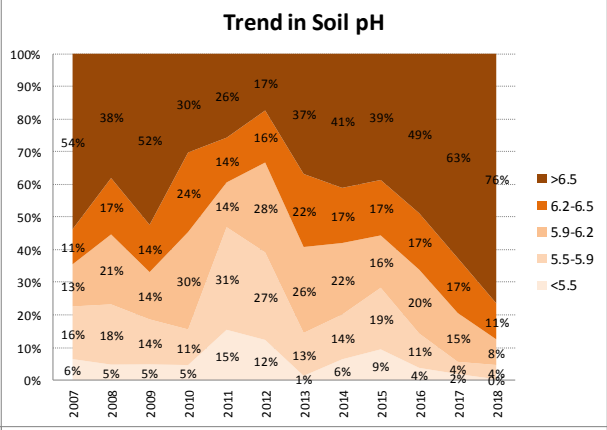

Soil Analysis Status and Trends

County	Kildare
Year	2018
Enterprise	All Farms
Number of Samples	1,169

Soil Analysis Status and Trends

County	Kildare
Year	2018
Enterprise	Dairy
Number of Samples	344

Soil Analysis Status and Trends