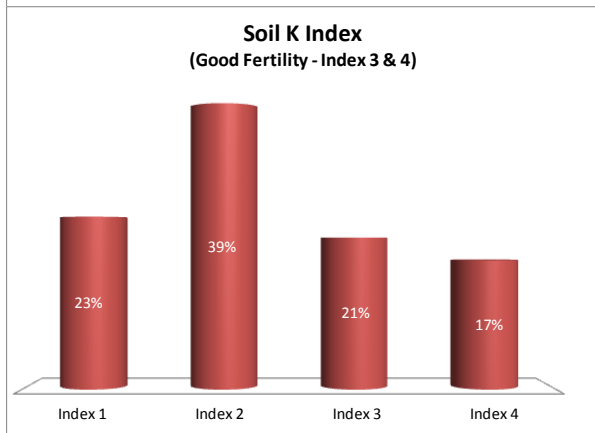

Soil Analysis Status and Trends

County	Kildare
Year	2018
Enterprise	All Farms
Number of Samples	1,169

Soil Analysis Status and Trends

County	Kildare
Year	2018
Enterprise	Dairy
Number of Samples	344

Soil Analysis Status and Trends