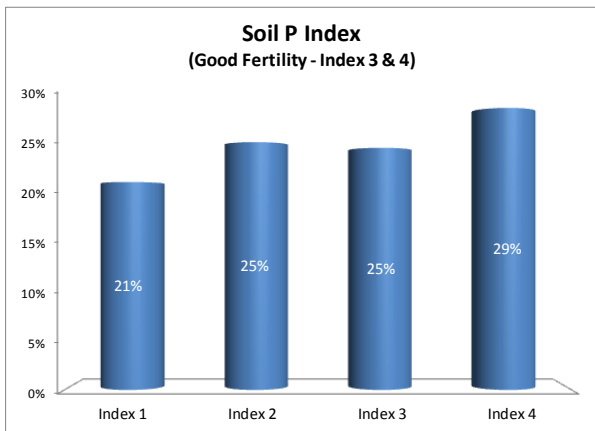

Soil Analysis Status and Trends

County	Kildare
Year	2018
Enterprise	All Farms
Number of Samples	1,169

Soil Analysis Status and Trends

County	Kildare
Year	2018
Enterprise	Dairy
Number of Samples	344

Soil Analysis Status and Trends