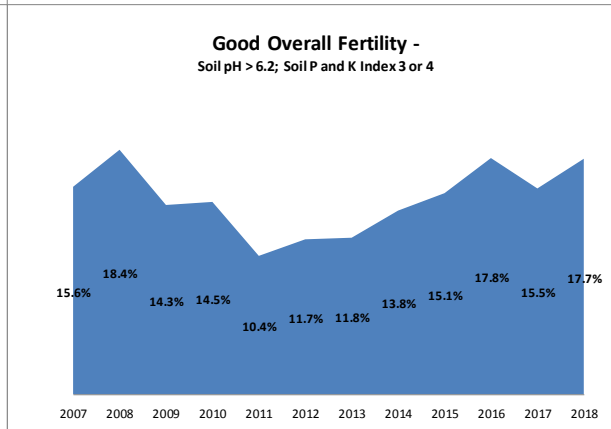

Soil Analysis Status and Trends

County	Kildare
Year	2018
Enterprise	All Farms
Number of Samples	1,169

Soil Analysis Status and Trends

County	Kildare
Year	2018
Enterprise	Dairy
Number of Samples	344

Soil Analysis Status and Trends