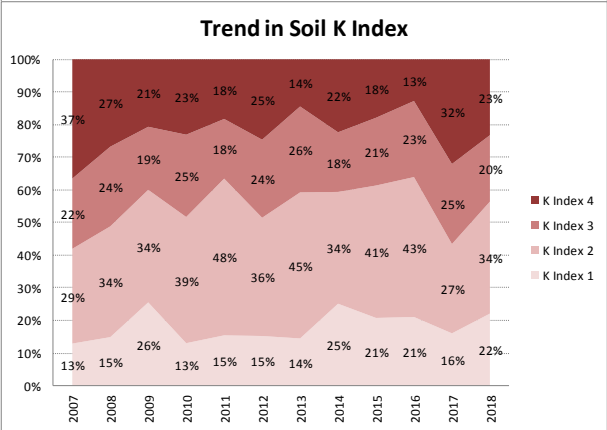

Soil Analysis Status and Trends

County	Kildare
Year	2018
Enterprise	All Farms
Number of Samples	1,169

Soil Analysis Status and Trends

County	Kildare
Year	2018
Enterprise	Dairy
Number of Samples	344

Soil Analysis Status and Trends