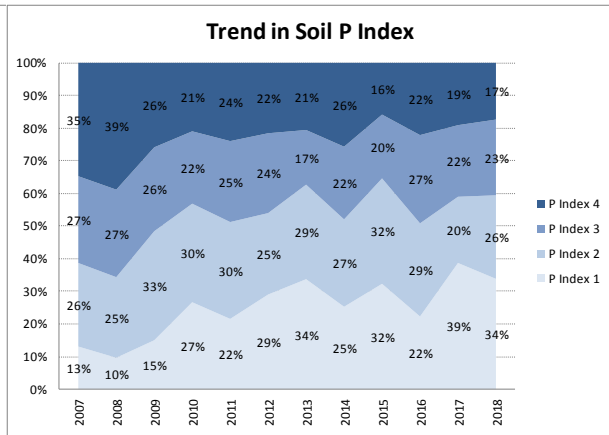

Soil Analysis Status and Trends

County	Kildare
Year	2018
Enterprise	Drystock
Number of Samples	414