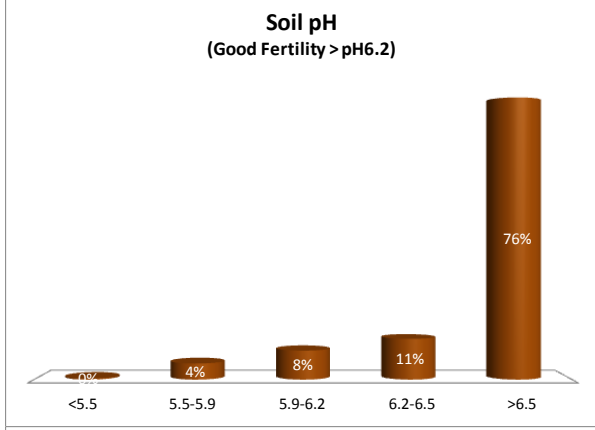

Soil Analysis Status and Trends

County	Kildare
Year	2018
Enterprise	All Farms
Number of Samples	1,169

Soil Analysis Status and Trends

County	Kildare
Year	2018
Enterprise	Dairy
Number of Samples	344

Soil Analysis Status and Trends