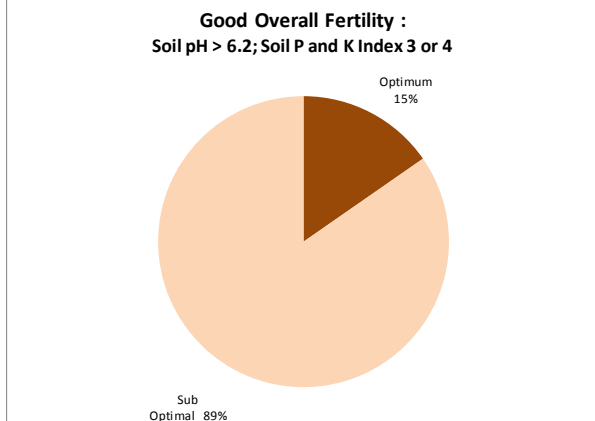

Soil Analysis Status and Trends

County	Kildare
Year	2018
Enterprise	Drystock
Number of Samples	414