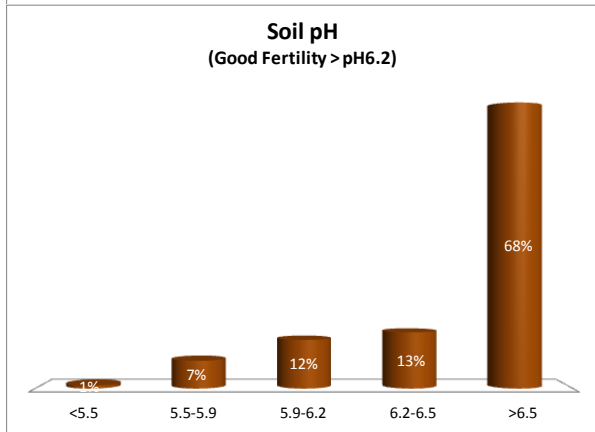

Soil Analysis Status and Trends

County	Kildare
Year	2018
Enterprise	All Farms
Number of Samples	1,169

Soil Analysis Status and Trends

County	Kildare
Year	2018
Enterprise	Dairy
Number of Samples	344

Soil Analysis Status and Trends