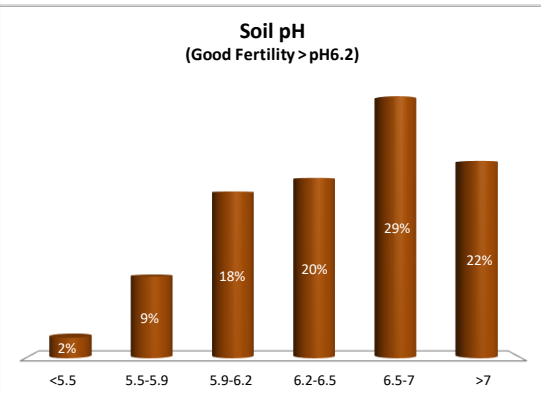

Soil Analysis Status and Trends

County	Kildare
Year	2020
Enterprise	Drystock
Number of Samples	267

County	Kildare
Year	2020
Enterprise	Tillage
Number of Samples	438