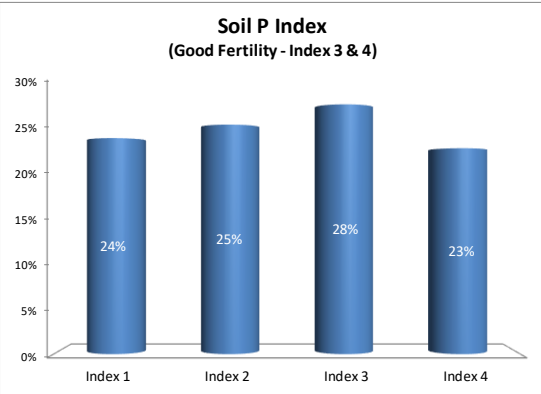

Soil Analysis Status and Trends

County	Kildare
Year	2020
Enterprise	Drystock
Number of Samples	267

County	Kildare
Year	2020
Enterprise	Tillage
Number of Samples	438