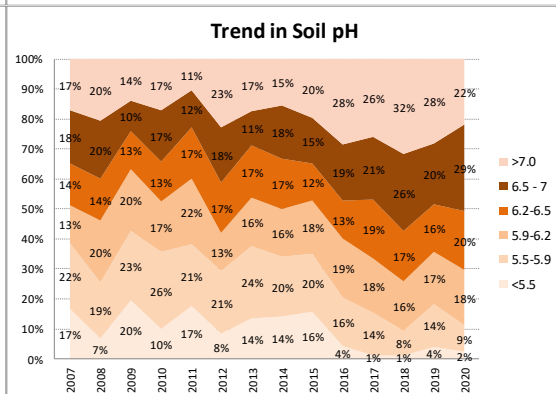

Soil Analysis Status and Trends

County	Kildare
Year	2020
Enterprise	Drystock
Number of Samples	267

County	Kildare
Year	2020
Enterprise	Tillage
Number of Samples	438