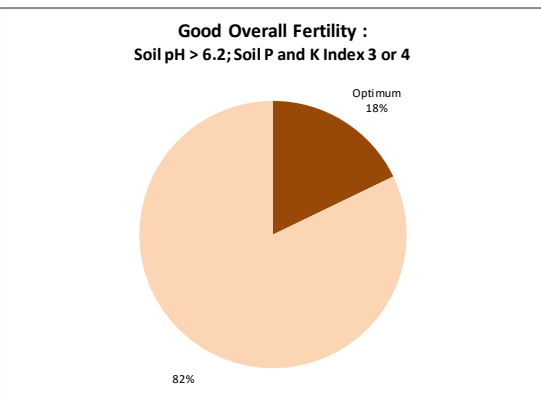

Soil Analysis Status and Trends

County	Kildare
Year	2020
Enterprise	Drystock
Number of Samples	267

County	Kildare
Year	2020
Enterprise	Tillage
Number of Samples	438