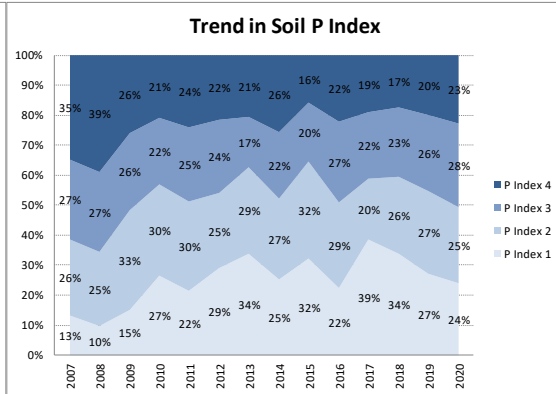

Soil Analysis Status and Trends

County	Kildare
Year	2020
Enterprise	Drystock
Number of Samples	267

County	Kildare
Year	2020
Enterprise	Tillage
Number of Samples	438