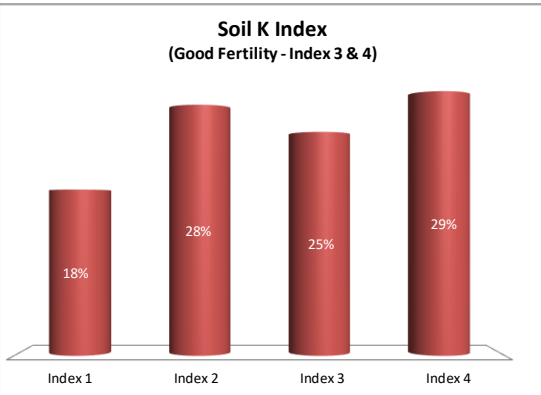

Soil Analysis Status and Trends

County	Kildare
Year	2020
Enterprise	Drystock
Number of Samples	267

County	Kildare
Year	2020
Enterprise	Tillage
Number of Samples	438