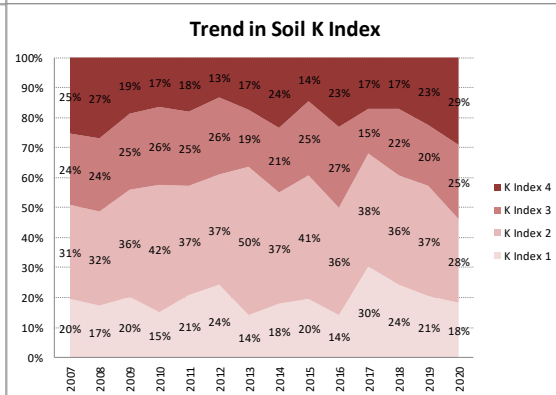

Soil Analysis Status and Trends

County	Kildare
Year	2020
Enterprise	Drystock
Number of Samples	267

County	Kildare
Year	2020
Enterprise	Tillage
Number of Samples	438