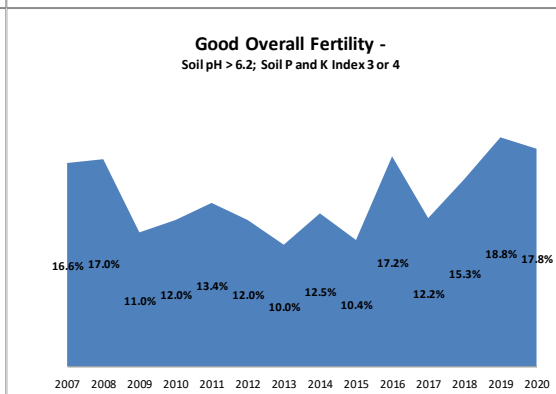

Soil Analysis Status and Trends

County	Kildare
Year	2020
Enterprise	Drystock
Number of Samples	267

County	Kildare
Year	2020
Enterprise	Tillage
Number of Samples	438