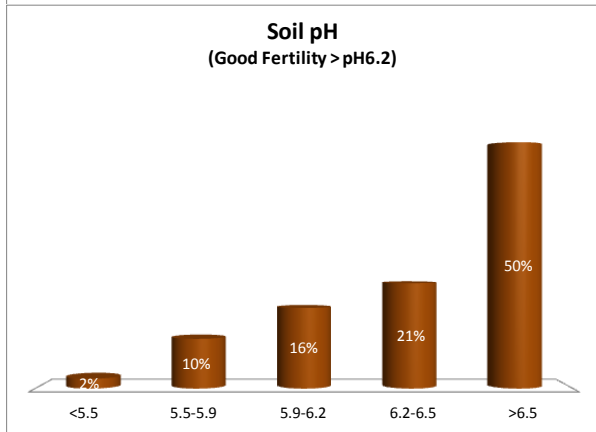

Soil Analysis Status and Trends

County	Kilkenny
Year	2018
Enterprise	All Farms
Number of Samples	1,909

Soil Analysis Status and Trends

County	Kilkenny
Year	2018
Enterprise	Dairy
Number of Samples	1,291

Soil Analysis Status and Trends