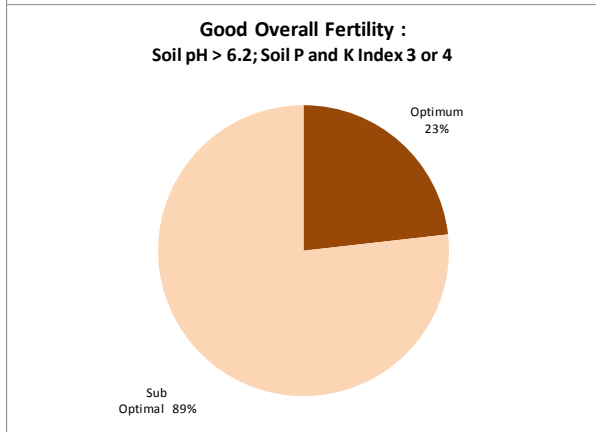

Soil Analysis Status and Trends

County	Kilkenny
Year	2018
Enterprise	All Farms
Number of Samples	1,909

Soil Analysis Status and Trends

County	Kilkenny
Year	2018
Enterprise	Dairy
Number of Samples	1,291

Soil Analysis Status and Trends

County	Kilkenny
Year	2018
Enterprise	Drystock
Number of Samples	432

Soil Analysis Status and Trends

County	Kilkenny
Year	2018
Enterprise	Tillage
Number of Samples	169