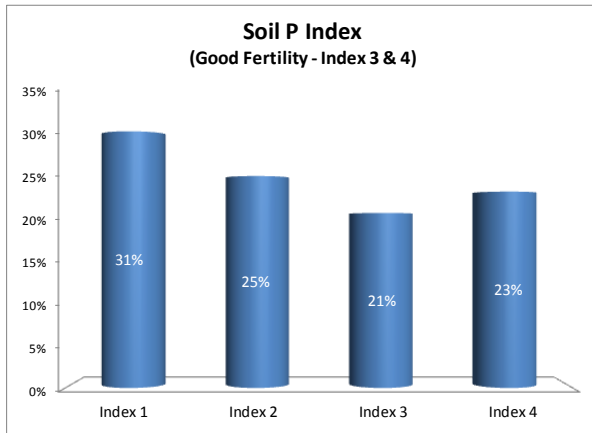

Soil Analysis Status and Trends

County	Kilkenny
Year	2018
Enterprise	Drystock
Number of Samples	432