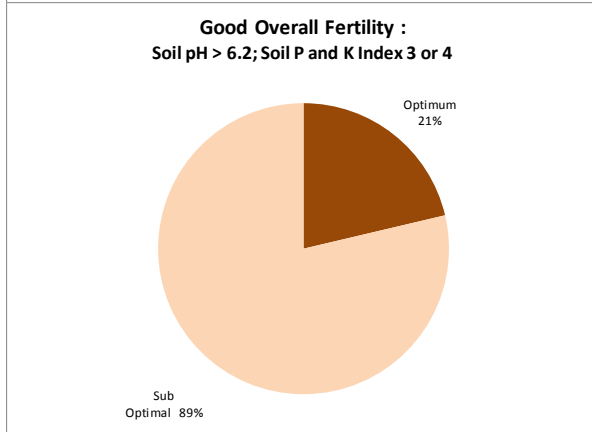

Soil Analysis Status and Trends

County	Kilkenny
Year	2018
Enterprise	Drystock
Number of Samples	432