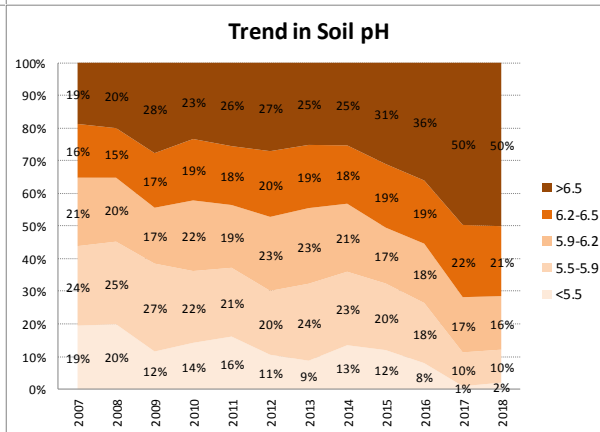

Soil Analysis Status and Trends

County	Kilkenny
Year	2018
Enterprise	All Farms
Number of Samples	1,909

Soil Analysis Status and Trends

County	Kilkenny
Year	2018
Enterprise	Dairy
Number of Samples	1,291

Soil Analysis Status and Trends