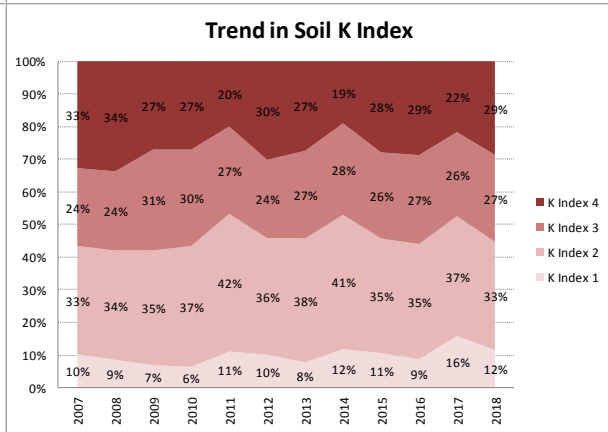

Soil Analysis Status and Trends

County	Kilkenny
Year	2018
Enterprise	Drystock
Number of Samples	432