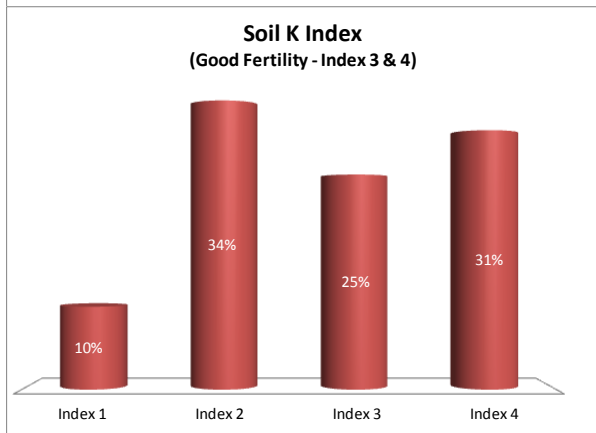

Soil Analysis Status and Trends

County	Kilkenny
Year	2018
Enterprise	All Farms
Number of Samples	1,909

Soil Analysis Status and Trends

County	Kilkenny
Year	2018
Enterprise	Dairy
Number of Samples	1,291

Soil Analysis Status and Trends