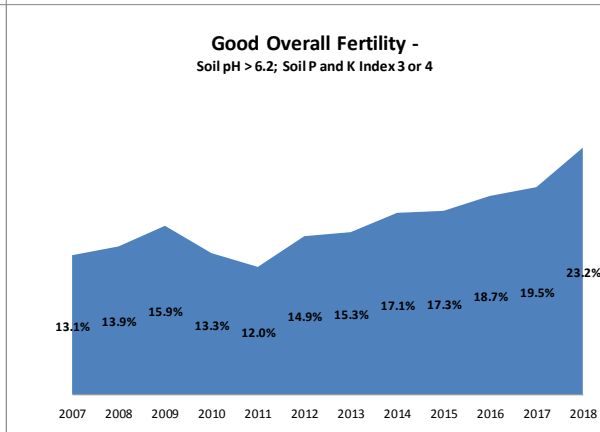

Soil Analysis Status and Trends

County	Kilkenny
Year	2018
Enterprise	All Farms
Number of Samples	1,909

Soil Analysis Status and Trends

County	Kilkenny
Year	2018
Enterprise	Dairy
Number of Samples	1,291

Soil Analysis Status and Trends