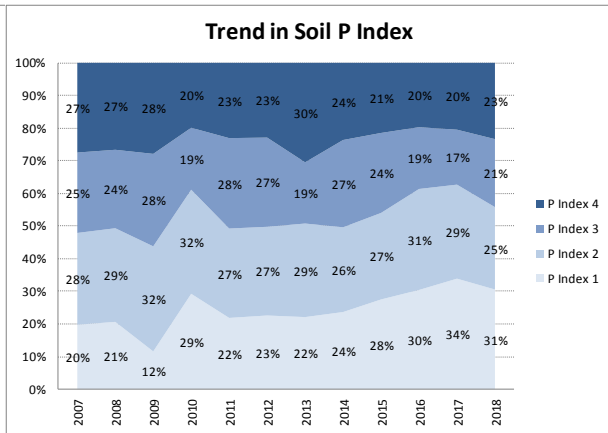

Soil Analysis Status and Trends

County	Kilkenny
Year	2018
Enterprise	Drystock
Number of Samples	432