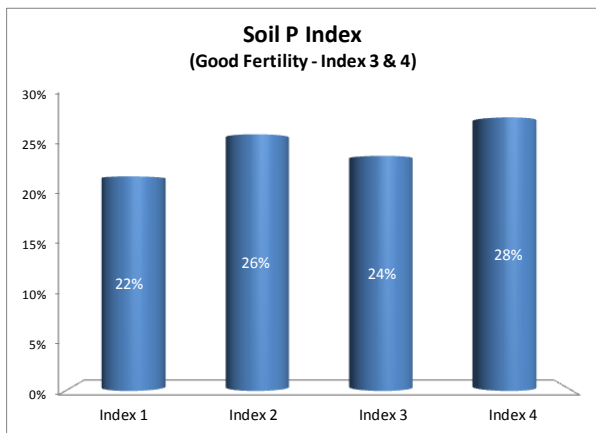

Soil Analysis Status and Trends

County	Kilkenny
Year	2018
Enterprise	All Farms
Number of Samples	1,909

Soil Analysis Status and Trends

County	Kilkenny
Year	2018
Enterprise	Dairy
Number of Samples	1,291

Soil Analysis Status and Trends