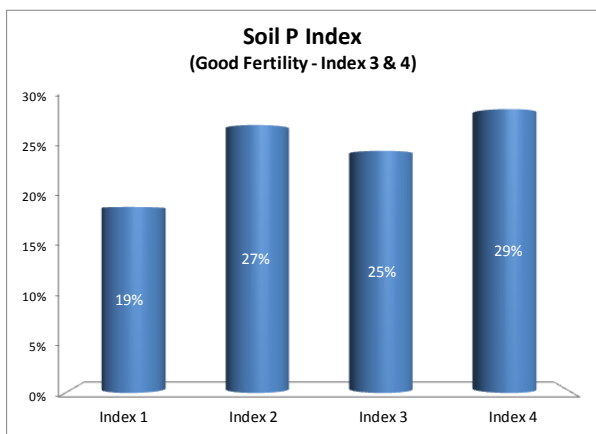

Soil Analysis Status and Trends

County	Kilkenny
Year	2018
Enterprise	All Farms
Number of Samples	1,909

Soil Analysis Status and Trends

County	Kilkenny
Year	2018
Enterprise	Dairy
Number of Samples	1,291

Soil Analysis Status and Trends