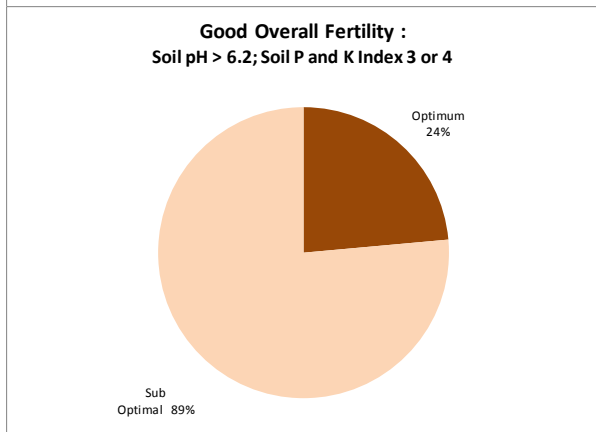

Soil Analysis Status and Trends

County	Kilkenny
Year	2018
Enterprise	All Farms
Number of Samples	1,909

Soil Analysis Status and Trends

County	Kilkenny
Year	2018
Enterprise	Dairy
Number of Samples	1,291

Soil Analysis Status and Trends

County	Kilkenny
Year	2018
Enterprise	Drystock
Number of Samples	432

Soil Analysis Status and Trends

County	Kilkenny
Year	2018
Enterprise	Tillage
Number of Samples	169