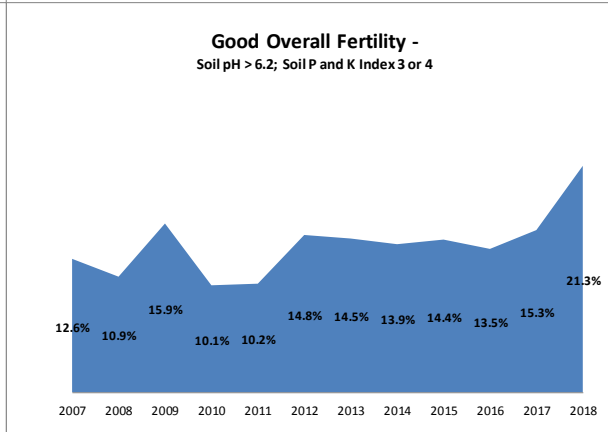

Soil Analysis Status and Trends

County	Kilkenny
Year	2018
Enterprise	Drystock
Number of Samples	432