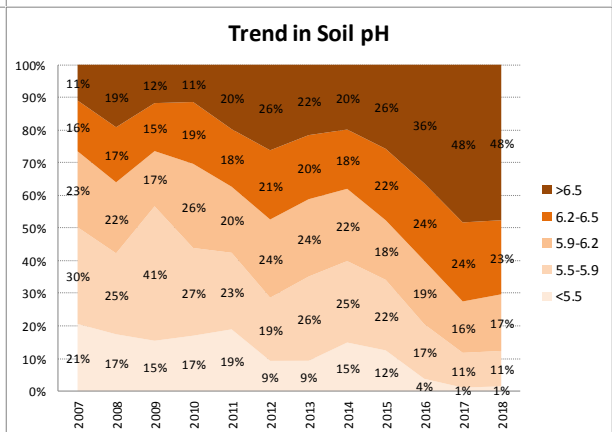

Soil Analysis Status and Trends

County	Kilkenny
Year	2018
Enterprise	All Farms
Number of Samples	1,909

Soil Analysis Status and Trends

County	Kilkenny
Year	2018
Enterprise	Dairy
Number of Samples	1,291

Soil Analysis Status and Trends