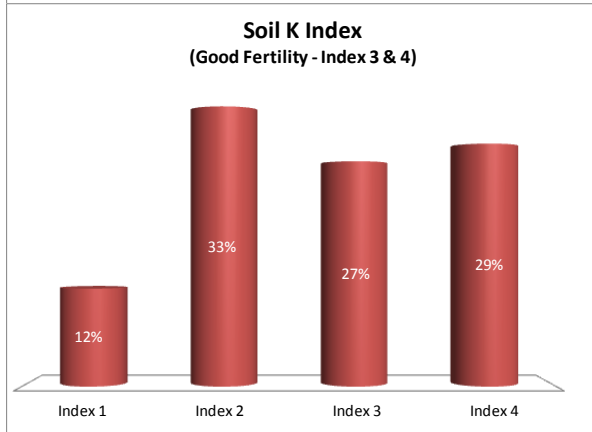

Soil Analysis Status and Trends

County	Kilkenny
Year	2018
Enterprise	All Farms
Number of Samples	1,909

Soil Analysis Status and Trends

County	Kilkenny
Year	2018
Enterprise	Dairy
Number of Samples	1,291

Soil Analysis Status and Trends

County	Kilkenny
Year	2018
Enterprise	Drystock
Number of Samples	432

Soil Analysis Status and Trends

County	Kilkenny
Year	2018
Enterprise	Tillage
Number of Samples	169