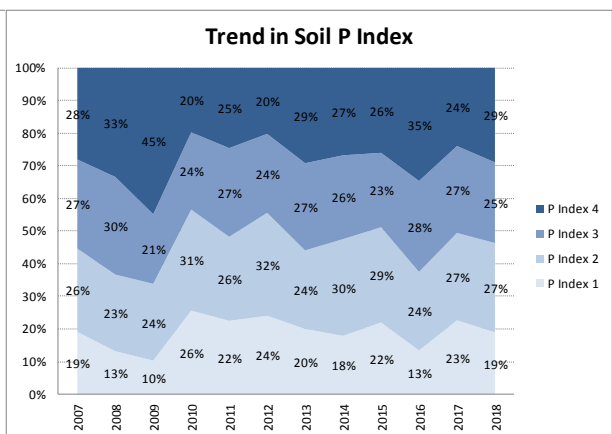

Soil Analysis Status and Trends

County	Kilkenny
Year	2018
Enterprise	All Farms
Number of Samples	1,909

Soil Analysis Status and Trends

County	Kilkenny
Year	2018
Enterprise	Dairy
Number of Samples	1,291

Soil Analysis Status and Trends

County	Kilkenny
Year	2018
Enterprise	Drystock
Number of Samples	432

Soil Analysis Status and Trends

County	Kilkenny
Year	2018
Enterprise	Tillage
Number of Samples	169