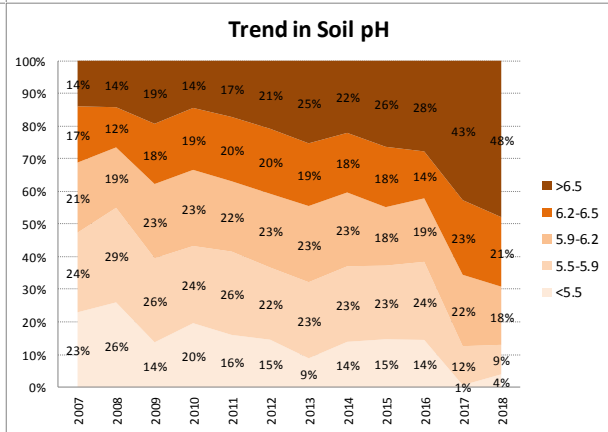

Soil Analysis Status and Trends

County	Kilkenny
Year	2018
Enterprise	All Farms
Number of Samples	1,909

Soil Analysis Status and Trends

County	Kilkenny
Year	2018
Enterprise	Dairy
Number of Samples	1,291

Soil Analysis Status and Trends

County	Kilkenny
Year	2018
Enterprise	Drystock
Number of Samples	432

Soil Analysis Status and Trends

County	Kilkenny
Year	2018
Enterprise	Tillage
Number of Samples	169