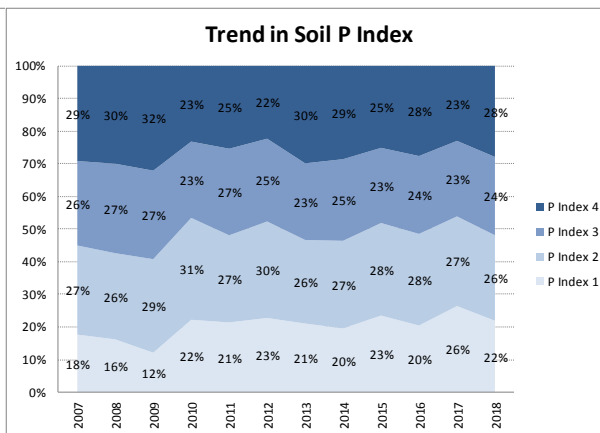

Soil Analysis Status and Trends

County	Kilkenny
Year	2018
Enterprise	All Farms
Number of Samples	1,909

Soil Analysis Status and Trends

County	Kilkenny
Year	2018
Enterprise	Dairy
Number of Samples	1,291

Soil Analysis Status and Trends