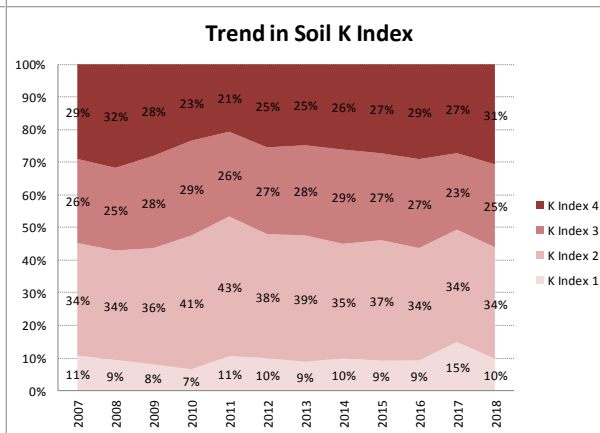

Soil Analysis Status and Trends

County	Kilkenny
Year	2018
Enterprise	All Farms
Number of Samples	1,909

Soil Analysis Status and Trends

County	Kilkenny
Year	2018
Enterprise	Dairy
Number of Samples	1,291

Soil Analysis Status and Trends