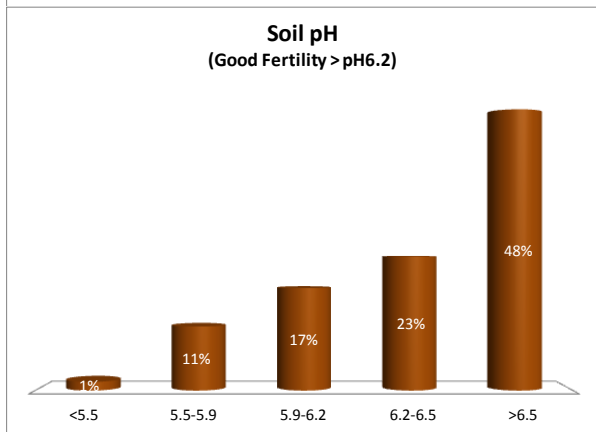

Soil Analysis Status and Trends

County	Kilkenny
Year	2018
Enterprise	All Farms
Number of Samples	1,909

Soil Analysis Status and Trends

County	Kilkenny
Year	2018
Enterprise	Dairy
Number of Samples	1,291

Soil Analysis Status and Trends

County	Kilkenny
Year	2018
Enterprise	Drystock
Number of Samples	432

Soil Analysis Status and Trends

County	Kilkenny
Year	2018
Enterprise	Tillage
Number of Samples	169