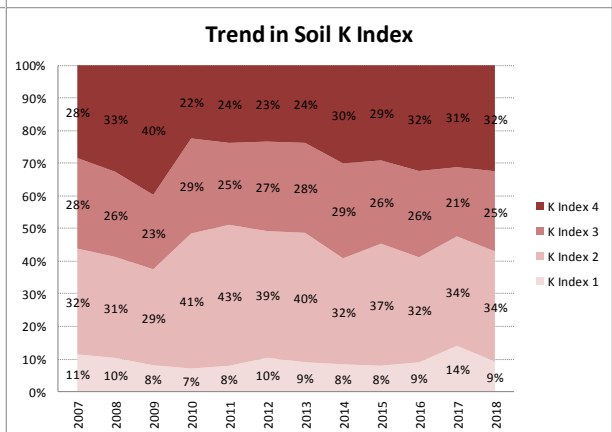

Soil Analysis Status and Trends

County	Kilkenny
Year	2018
Enterprise	All Farms
Number of Samples	1,909

Soil Analysis Status and Trends

County	Kilkenny
Year	2018
Enterprise	Dairy
Number of Samples	1,291

Soil Analysis Status and Trends