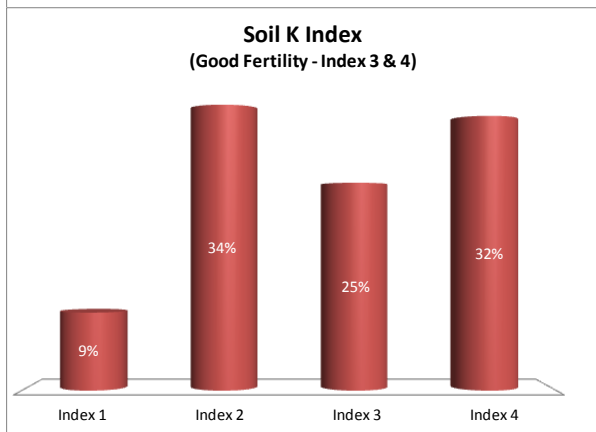

Soil Analysis Status and Trends

County	Kilkenny
Year	2018
Enterprise	All Farms
Number of Samples	1,909

Soil Analysis Status and Trends

County	Kilkenny
Year	2018
Enterprise	Dairy
Number of Samples	1,291

Soil Analysis Status and Trends