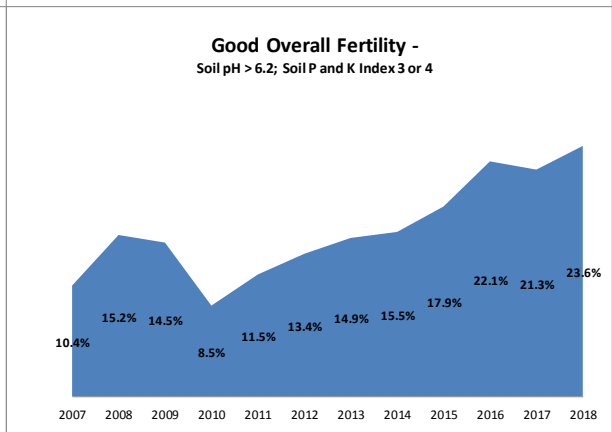

Soil Analysis Status and Trends

County	Kilkenny
Year	2018
Enterprise	All Farms
Number of Samples	1,909

Soil Analysis Status and Trends

County	Kilkenny
Year	2018
Enterprise	Dairy
Number of Samples	1,291

Soil Analysis Status and Trends