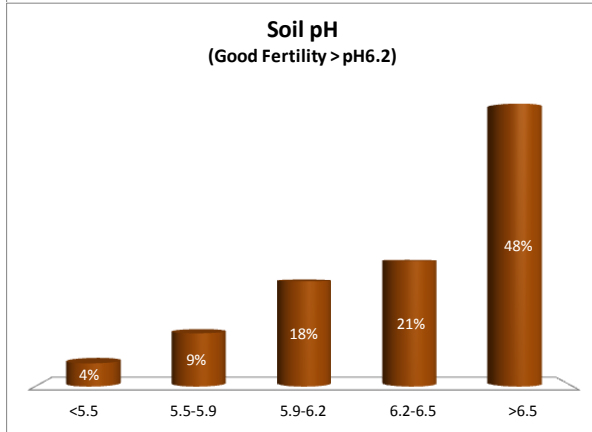

Soil Analysis Status and Trends

County	Kilkenny
Year	2018
Enterprise	All Farms
Number of Samples	1,909

Soil Analysis Status and Trends

County	Kilkenny
Year	2018
Enterprise	Dairy
Number of Samples	1,291

Soil Analysis Status and Trends

County	Kilkenny
Year	2018
Enterprise	Drystock
Number of Samples	432

Soil Analysis Status and Trends

County	Kilkenny
Year	2018
Enterprise	Tillage
Number of Samples	169