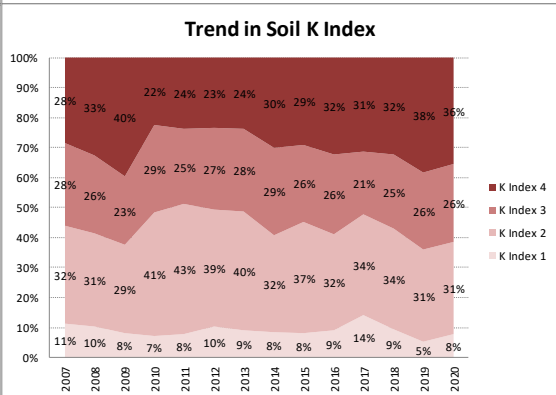

Soil Analysis Status and Trends

County	Kilkenny
Year	2020
Enterprise	All Farms
Number of Samples	2,571

Soil Analysis Status and Trends

County	Kilkenny
Year	2020
Enterprise	Dairy
Number of Samples	2,108

County	Kilkenny
Year	2020
Enterprise	Tillage
Number of Samples	116