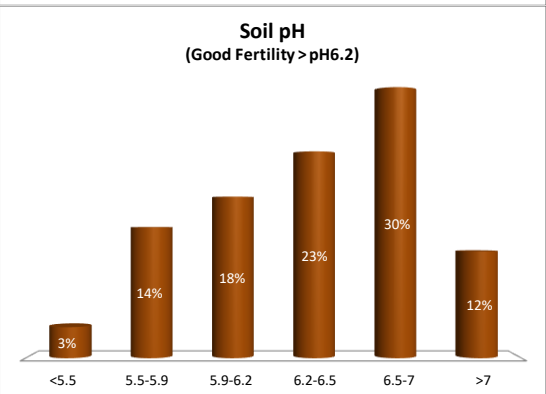

Soil Analysis Status and Trends

County	Kilkenny
Year	2020
Enterprise	All Farms
Number of Samples	2,571

Soil Analysis Status and Trends

County	Kilkenny
Year	2020
Enterprise	Dairy
Number of Samples	2,108

County	Kilkenny
Year	2020
Enterprise	Tillage
Number of Samples	116