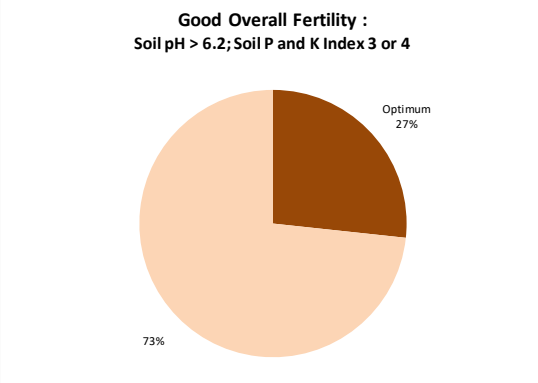

Soil Analysis Status and Trends

County	Kilkenny
Year	2020
Enterprise	All Farms
Number of Samples	2,571

Soil Analysis Status and Trends

County	Kilkenny
Year	2020
Enterprise	Dairy
Number of Samples	2,108

County	Kilkenny
Year	2020
Enterprise	Tillage
Number of Samples	116