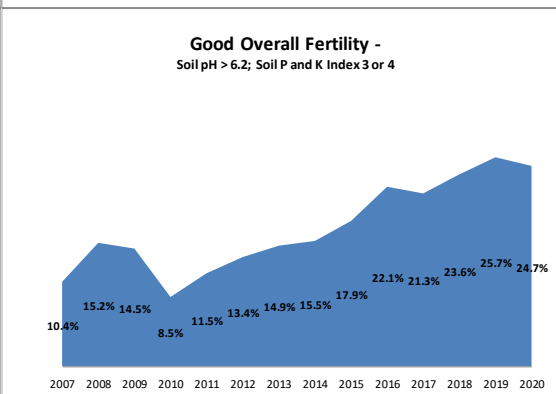

Soil Analysis Status and Trends

County	Kilkenny
Year	2020
Enterprise	All Farms
Number of Samples	2,571

Soil Analysis Status and Trends

County	Kilkenny
Year	2020
Enterprise	Dairy
Number of Samples	2,108

County	Kilkenny
Year	2020
Enterprise	Tillage
Number of Samples	116