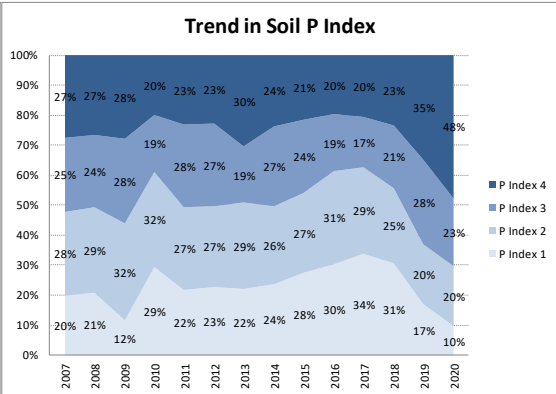

Soil Analysis Status and Trends

County	Kilkenny
Year	2020
Enterprise	All Farms
Number of Samples	2,571

Soil Analysis Status and Trends

County	Kilkenny
Year	2020
Enterprise	Dairy
Number of Samples	2,108

County	Kilkenny
Year	2020
Enterprise	Tillage
Number of Samples	116