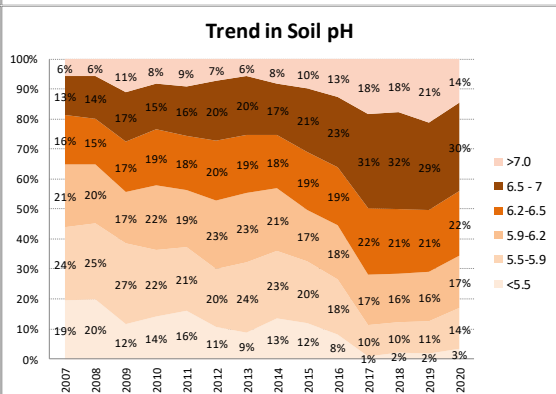

Soil Analysis Status and Trends

County	Kilkenny
Year	2020
Enterprise	All Farms
Number of Samples	2,571

Soil Analysis Status and Trends

County	Kilkenny
Year	2020
Enterprise	Dairy
Number of Samples	2,108

County	Kilkenny
Year	2020
Enterprise	Tillage
Number of Samples	116