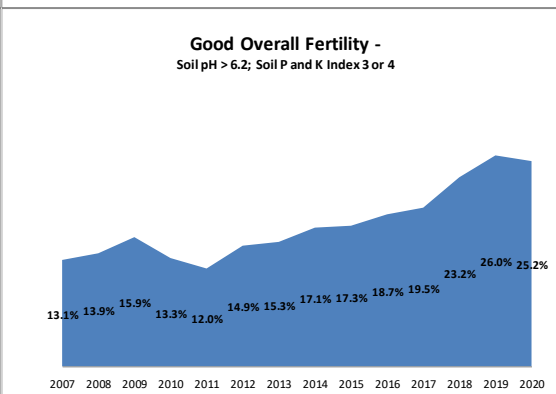

Soil Analysis Status and Trends

County	Kilkenny
Year	2020
Enterprise	All Farms
Number of Samples	2,571

Soil Analysis Status and Trends

County	Kilkenny
Year	2020
Enterprise	Dairy
Number of Samples	2,108

County	Kilkenny
Year	2020
Enterprise	Tillage
Number of Samples	116