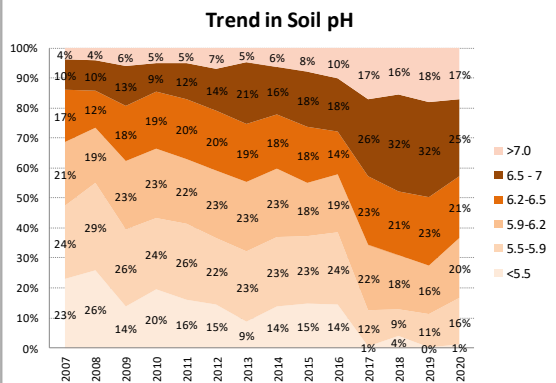

Soil Analysis Status and Trends

County	Kilkenny
Year	2020
Enterprise	All Farms
Number of Samples	2,571

Soil Analysis Status and Trends

County	Kilkenny
Year	2020
Enterprise	Dairy
Number of Samples	2,108

County	Kilkenny
Year	2020
Enterprise	Tillage
Number of Samples	116