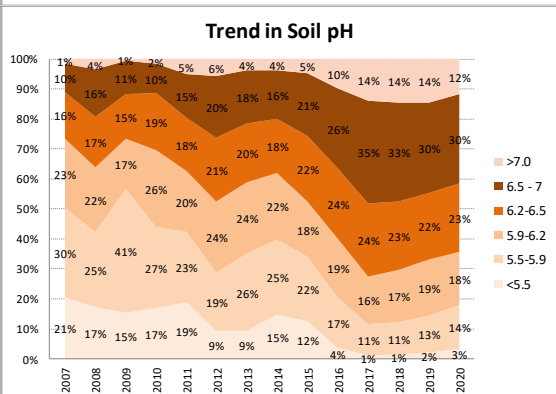

Soil Analysis Status and Trends

County	Kilkenny
Year	2020
Enterprise	All Farms
Number of Samples	2,571

Soil Analysis Status and Trends

County	Kilkenny
Year	2020
Enterprise	Dairy
Number of Samples	2,108

County	Kilkenny
Year	2020
Enterprise	Tillage
Number of Samples	116