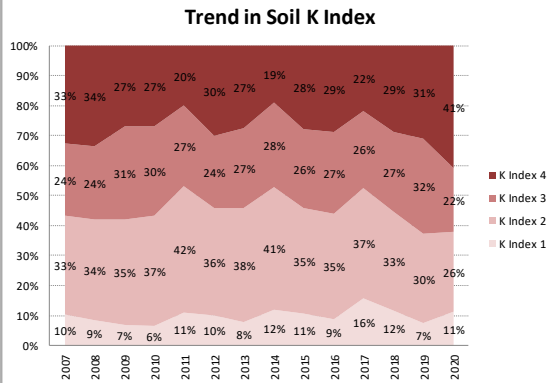

Soil Analysis Status and Trends

County	Kilkenny
Year	2020
Enterprise	All Farms
Number of Samples	2,571

Soil Analysis Status and Trends

County	Kilkenny
Year	2020
Enterprise	Dairy
Number of Samples	2,108

County	Kilkenny
Year	2020
Enterprise	Tillage
Number of Samples	116