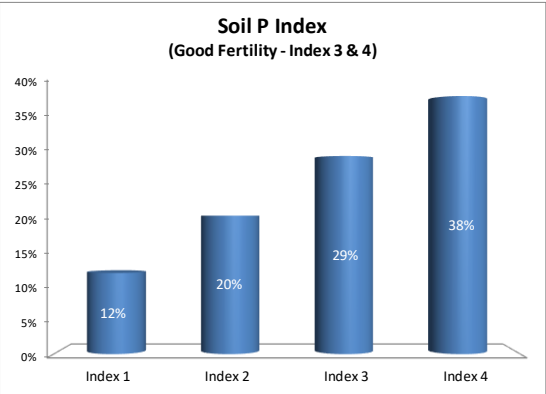

Soil Analysis Status and Trends

County	Kilkenny
Year	2020
Enterprise	All Farms
Number of Samples	2,571

Soil Analysis Status and Trends

County	Kilkenny
Year	2020
Enterprise	Dairy
Number of Samples	2,108

County	Kilkenny
Year	2020
Enterprise	Tillage
Number of Samples	116