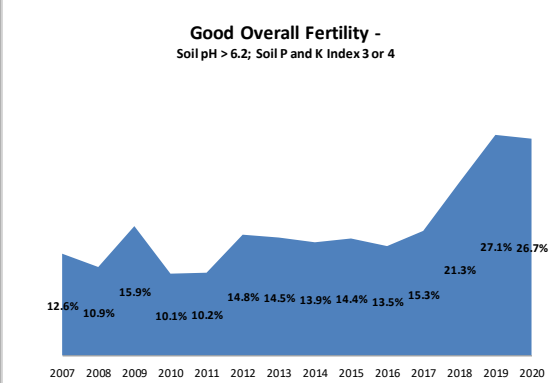

Soil Analysis Status and Trends

County	Kilkenny
Year	2020
Enterprise	All Farms
Number of Samples	2,571

Soil Analysis Status and Trends

County	Kilkenny
Year	2020
Enterprise	Dairy
Number of Samples	2,108

County	Kilkenny
Year	2020
Enterprise	Tillage
Number of Samples	116