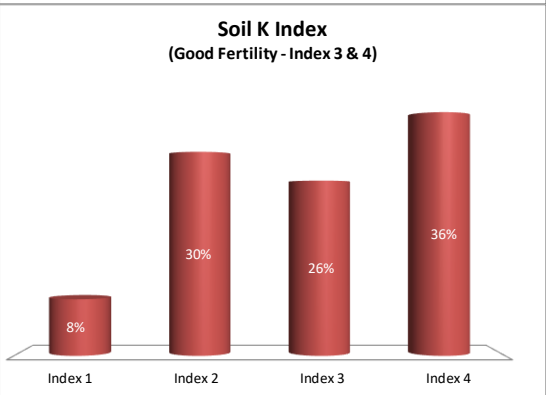

Soil Analysis Status and Trends

County	Kilkenny
Year	2020
Enterprise	All Farms
Number of Samples	2,571

Soil Analysis Status and Trends

County	Kilkenny
Year	2020
Enterprise	Dairy
Number of Samples	2,108

County	Kilkenny
Year	2020
Enterprise	Tillage
Number of Samples	116