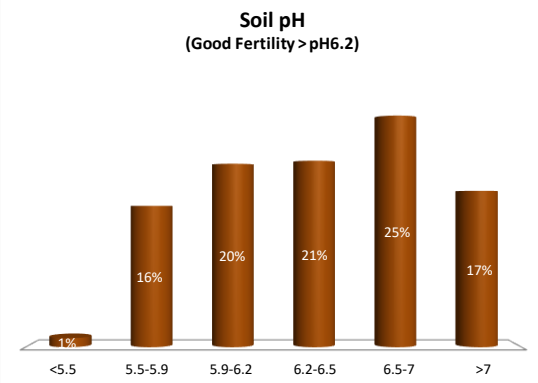

Soil Analysis Status and Trends

County	Kilkenny
Year	2020
Enterprise	All Farms
Number of Samples	2,571

Soil Analysis Status and Trends

County	Kilkenny
Year	2020
Enterprise	Dairy
Number of Samples	2,108

County	Kilkenny
Year	2020
Enterprise	Tillage
Number of Samples	116