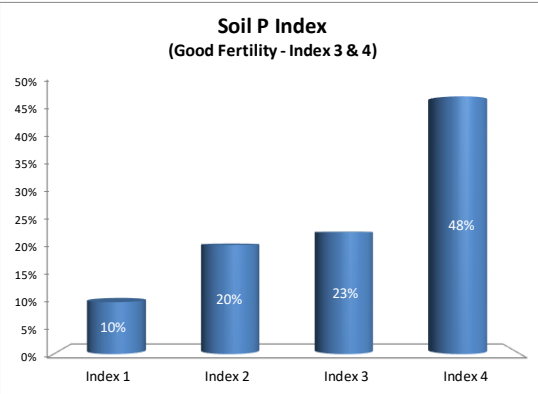

Soil Analysis Status and Trends

County	Kilkenny
Year	2020
Enterprise	All Farms
Number of Samples	2,571

Soil Analysis Status and Trends

County	Kilkenny
Year	2020
Enterprise	Dairy
Number of Samples	2,108

County	Kilkenny
Year	2020
Enterprise	Tillage
Number of Samples	116