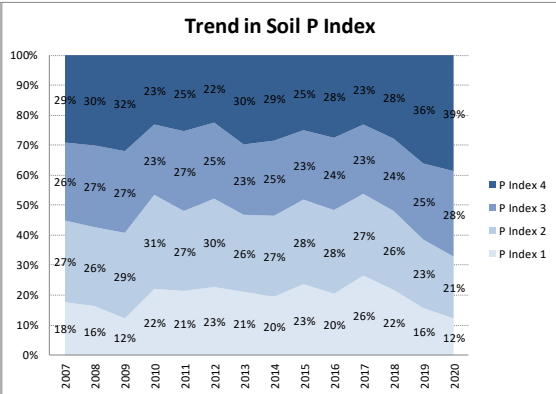

Soil Analysis Status and Trends

County	Kilkenny
Year	2020
Enterprise	All Farms
Number of Samples	2,571

Soil Analysis Status and Trends

County	Kilkenny
Year	2020
Enterprise	Dairy
Number of Samples	2,108

County	Kilkenny
Year	2020
Enterprise	Tillage
Number of Samples	116