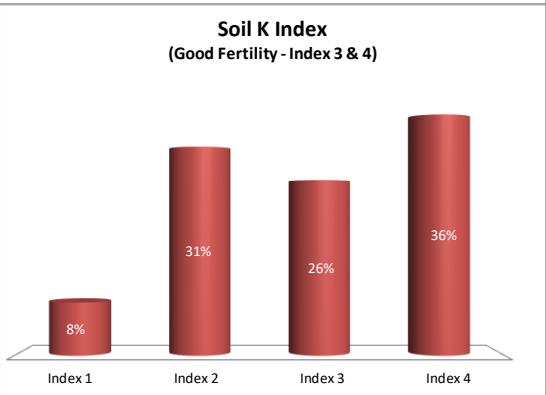

Soil Analysis Status and Trends

County	Kilkenny
Year	2020
Enterprise	All Farms
Number of Samples	2,571

Soil Analysis Status and Trends

County	Kilkenny
Year	2020
Enterprise	Dairy
Number of Samples	2,108

County	Kilkenny
Year	2020
Enterprise	Tillage
Number of Samples	116