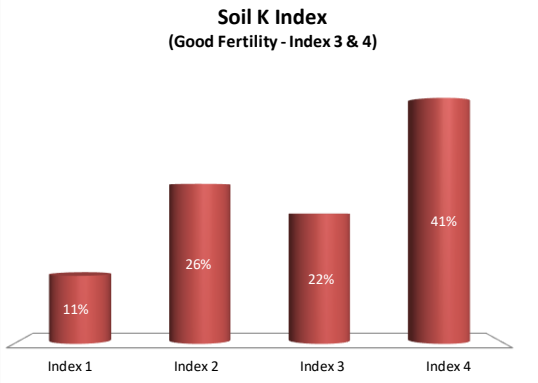

Soil Analysis Status and Trends

County	Kilkenny
Year	2020
Enterprise	All Farms
Number of Samples	2,571

Soil Analysis Status and Trends

County	Kilkenny
Year	2020
Enterprise	Dairy
Number of Samples	2,108

County	Kilkenny
Year	2020
Enterprise	Tillage
Number of Samples	116