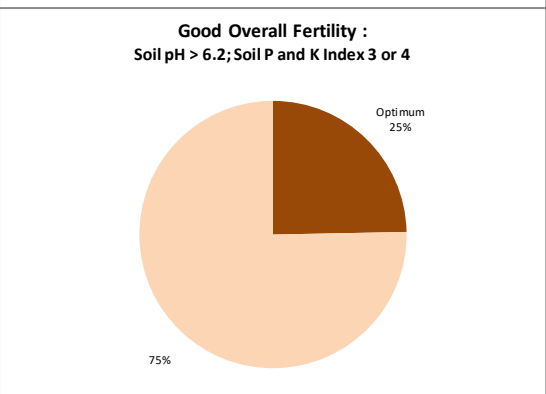

Soil Analysis Status and Trends

County	Kilkenny
Year	2020
Enterprise	All Farms
Number of Samples	2,571

Soil Analysis Status and Trends

County	Kilkenny
Year	2020
Enterprise	Dairy
Number of Samples	2,108

County	Kilkenny
Year	2020
Enterprise	Tillage
Number of Samples	116