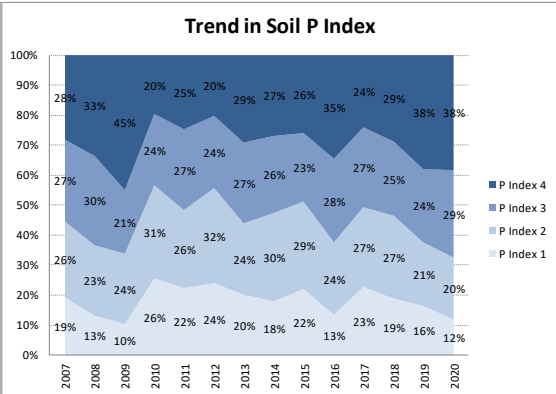

Soil Analysis Status and Trends

County	Kilkenny
Year	2020
Enterprise	All Farms
Number of Samples	2,571

Soil Analysis Status and Trends

County	Kilkenny
Year	2020
Enterprise	Dairy
Number of Samples	2,108

County	Kilkenny
Year	2020
Enterprise	Tillage
Number of Samples	116