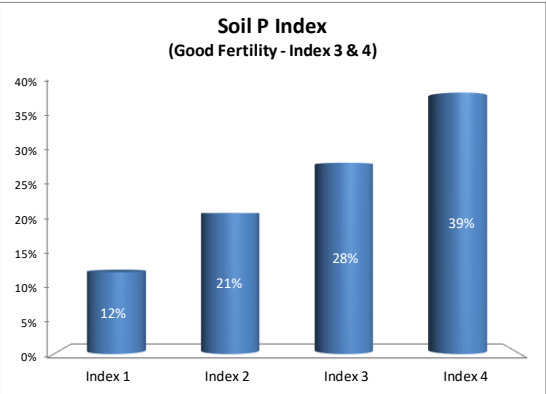

Soil Analysis Status and Trends

County	Kilkenny
Year	2020
Enterprise	All Farms
Number of Samples	2,571

Soil Analysis Status and Trends

County	Kilkenny
Year	2020
Enterprise	Dairy
Number of Samples	2,108

County	Kilkenny
Year	2020
Enterprise	Tillage
Number of Samples	116