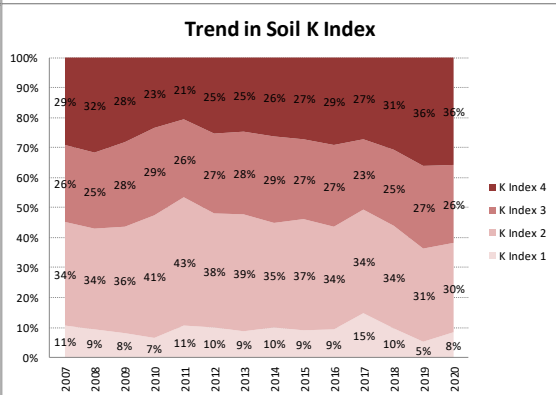

Soil Analysis Status and Trends

County	Kilkenny
Year	2020
Enterprise	All Farms
Number of Samples	2,571

Soil Analysis Status and Trends

County	Kilkenny
Year	2020
Enterprise	Dairy
Number of Samples	2,108

County	Kilkenny
Year	2020
Enterprise	Tillage
Number of Samples	116