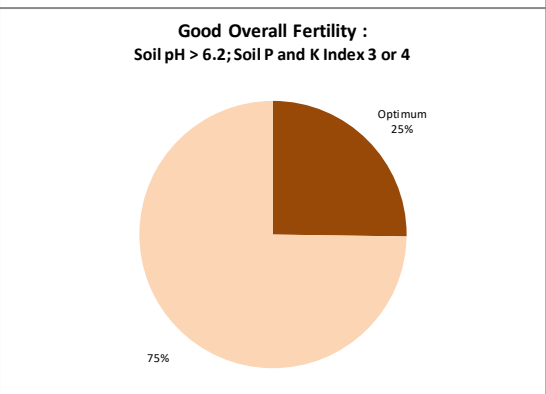

Soil Analysis Status and Trends

County	Kilkenny
Year	2020
Enterprise	All Farms
Number of Samples	2,571

Soil Analysis Status and Trends

County	Kilkenny
Year	2020
Enterprise	Dairy
Number of Samples	2,108

County	Kilkenny
Year	2020
Enterprise	Tillage
Number of Samples	116