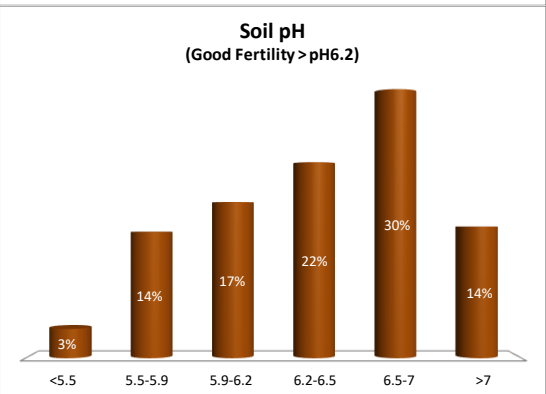

Soil Analysis Status and Trends

County	Kilkenny
Year	2020
Enterprise	All Farms
Number of Samples	2,571

Soil Analysis Status and Trends

County	Kilkenny
Year	2020
Enterprise	Dairy
Number of Samples	2,108

County	Kilkenny
Year	2020
Enterprise	Tillage
Number of Samples	116