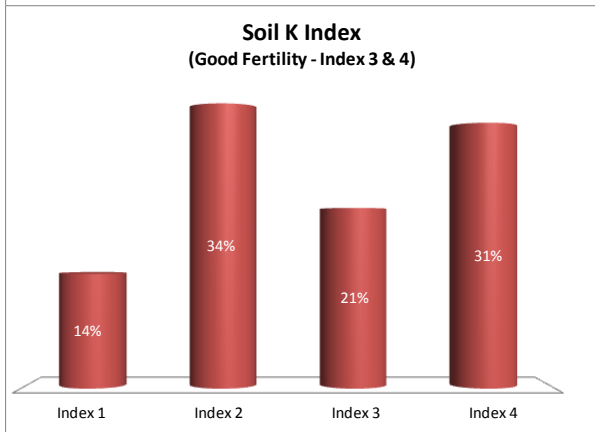

Soil Analysis Status and Trends

County	Laois
Year	2018
Enterprise	All Farms
Number of Samples	1,264

Soil Analysis Status and Trends

County	Laois
Year	2018
Enterprise	Dairy
Number of Samples	656

Soil Analysis Status and Trends