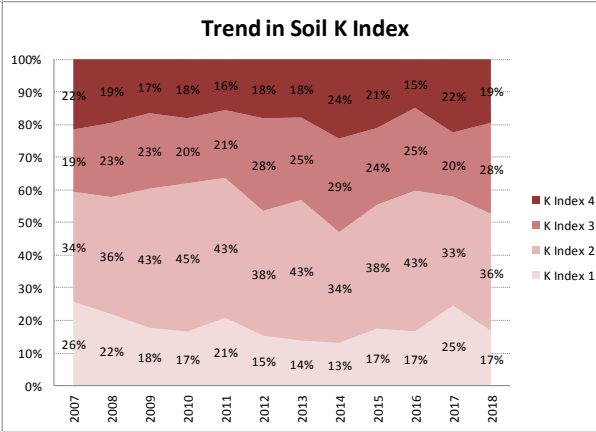

Soil Analysis Status and Trends

County	Laois
Year	2018
Enterprise	Drystock
Number of Samples	488