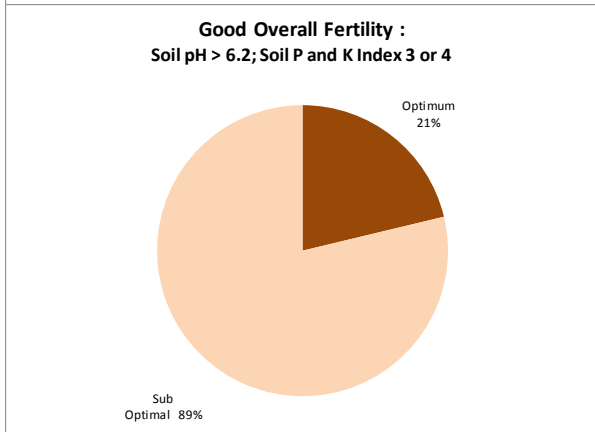

Soil Analysis Status and Trends

County	Laois
Year	2018
Enterprise	All Farms
Number of Samples	1,264

Soil Analysis Status and Trends

County	Laois
Year	2018
Enterprise	Dairy
Number of Samples	656

Soil Analysis Status and Trends