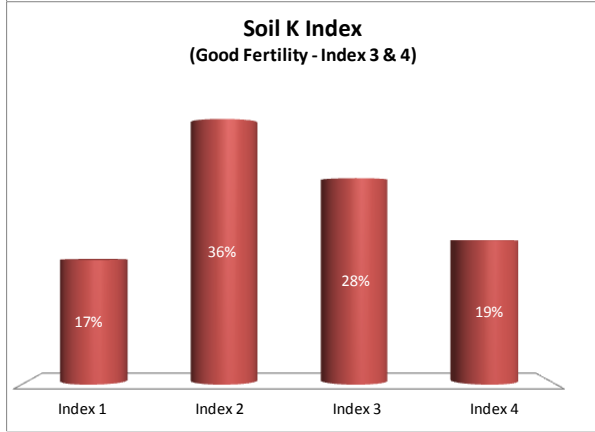

Soil Analysis Status and Trends

County	Laois
Year	2018
Enterprise	Drystock
Number of Samples	488