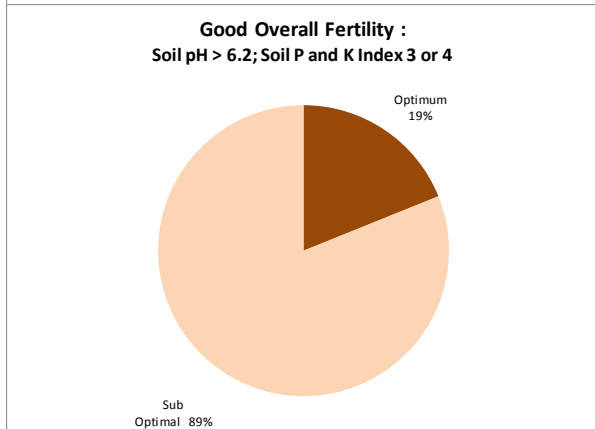

Soil Analysis Status and Trends

County	Laois
Year	2018
Enterprise	All Farms
Number of Samples	1,264

Soil Analysis Status and Trends

County	Laois
Year	2018
Enterprise	Dairy
Number of Samples	656

Soil Analysis Status and Trends