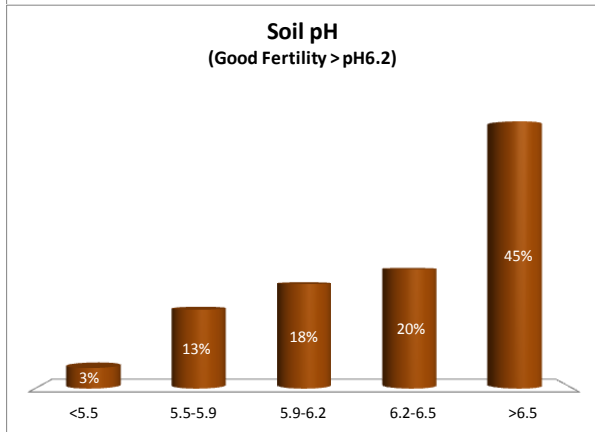

Soil Analysis Status and Trends

County	Laois
Year	2018
Enterprise	All Farms
Number of Samples	1,264

Soil Analysis Status and Trends

County	Laois
Year	2018
Enterprise	Dairy
Number of Samples	656

Soil Analysis Status and Trends