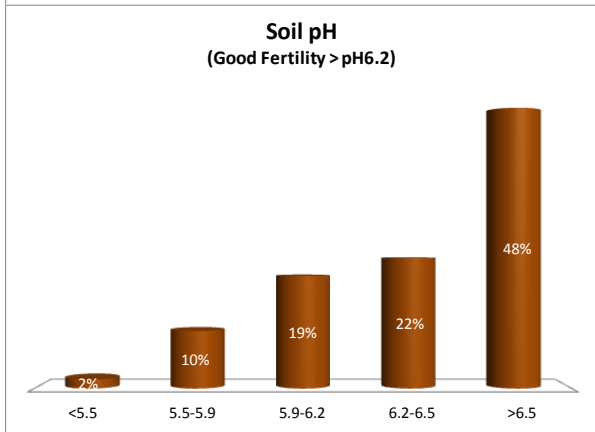

Soil Analysis Status and Trends

County	Laois
Year	2018
Enterprise	All Farms
Number of Samples	1,264

Soil Analysis Status and Trends

County	Laois
Year	2018
Enterprise	Dairy
Number of Samples	656

Soil Analysis Status and Trends