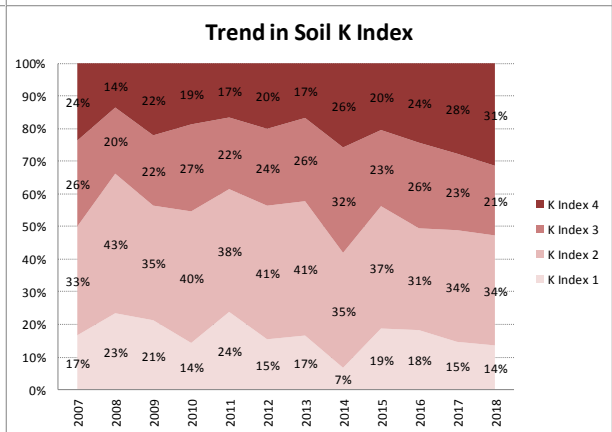

Soil Analysis Status and Trends

County	Laois
Year	2018
Enterprise	All Farms
Number of Samples	1,264

Soil Analysis Status and Trends

County	Laois
Year	2018
Enterprise	Dairy
Number of Samples	656

Soil Analysis Status and Trends