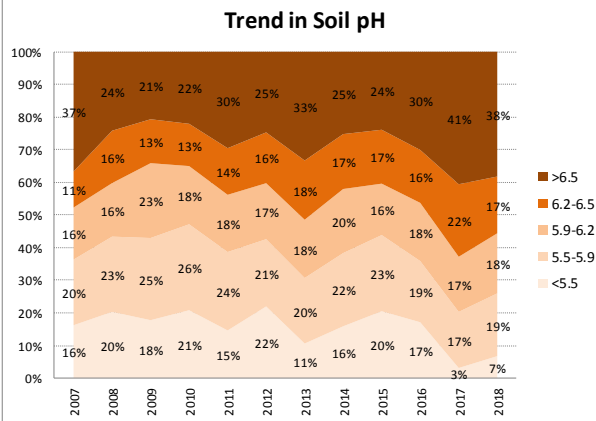

Soil Analysis Status and Trends

County	Laois
Year	2018
Enterprise	Drystock
Number of Samples	488