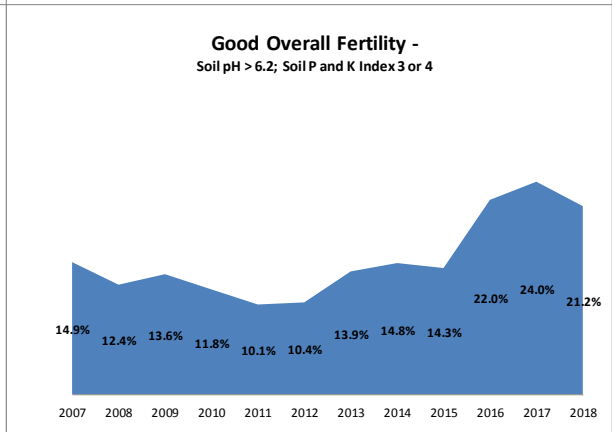

Soil Analysis Status and Trends

County	Laois
Year	2018
Enterprise	All Farms
Number of Samples	1,264

Soil Analysis Status and Trends

County	Laois
Year	2018
Enterprise	Dairy
Number of Samples	656

Soil Analysis Status and Trends