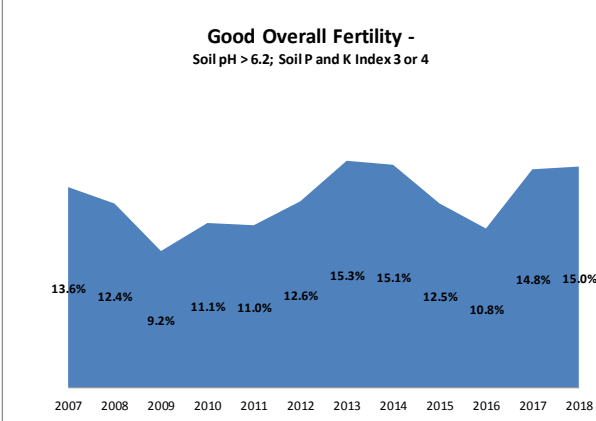

Soil Analysis Status and Trends

County	Laois
Year	2018
Enterprise	Drystock
Number of Samples	488