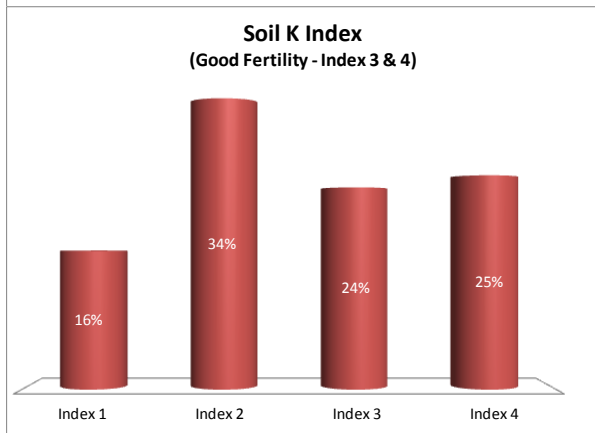

Soil Analysis Status and Trends

County	Laois
Year	2018
Enterprise	All Farms
Number of Samples	1,264

Soil Analysis Status and Trends

County	Laois
Year	2018
Enterprise	Dairy
Number of Samples	656

Soil Analysis Status and Trends