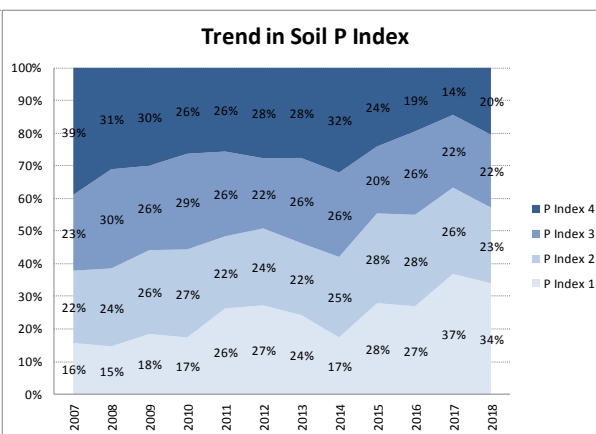

Soil Analysis Status and Trends

County	Laois
Year	2018
Enterprise	Drystock
Number of Samples	488