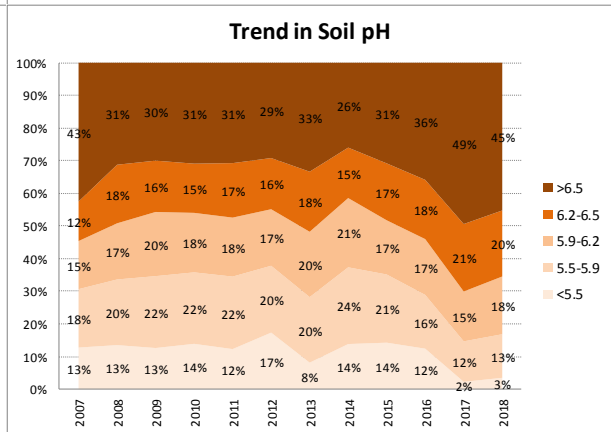

Soil Analysis Status and Trends

County	Laois
Year	2018
Enterprise	All Farms
Number of Samples	1,264

Soil Analysis Status and Trends

County	Laois
Year	2018
Enterprise	Dairy
Number of Samples	656

Soil Analysis Status and Trends