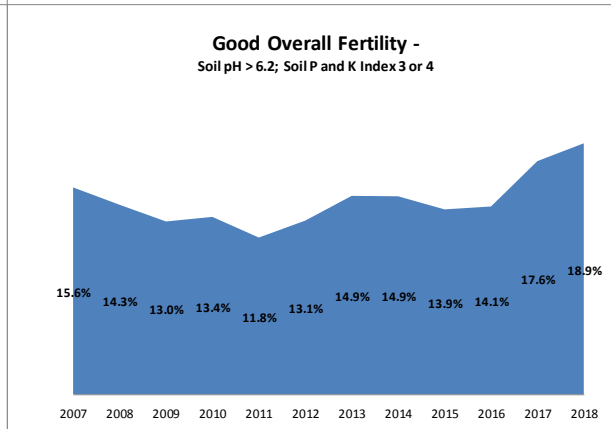

Soil Analysis Status and Trends

County	Laois
Year	2018
Enterprise	All Farms
Number of Samples	1,264

Soil Analysis Status and Trends

County	Laois
Year	2018
Enterprise	Dairy
Number of Samples	656

Soil Analysis Status and Trends