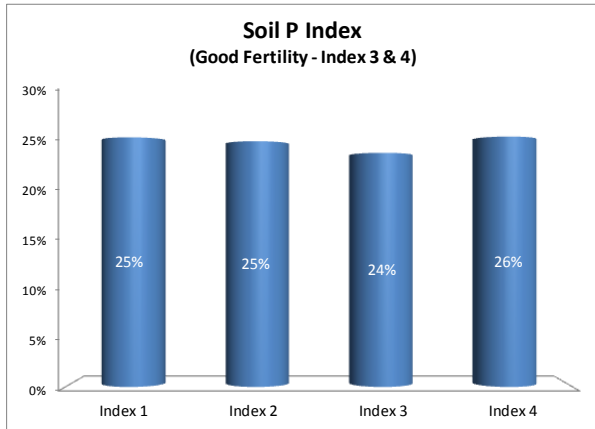

Soil Analysis Status and Trends

County	Laois
Year	2018
Enterprise	All Farms
Number of Samples	1,264

Soil Analysis Status and Trends

County	Laois
Year	2018
Enterprise	Dairy
Number of Samples	656

Soil Analysis Status and Trends