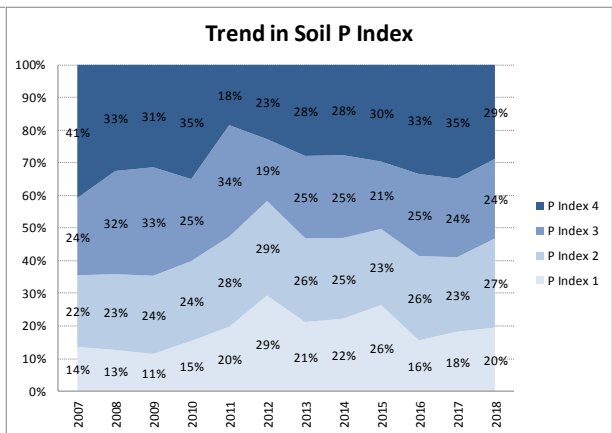

Soil Analysis Status and Trends

County	Laois
Year	2018
Enterprise	All Farms
Number of Samples	1,264

Soil Analysis Status and Trends

County	Laois
Year	2018
Enterprise	Dairy
Number of Samples	656

Soil Analysis Status and Trends