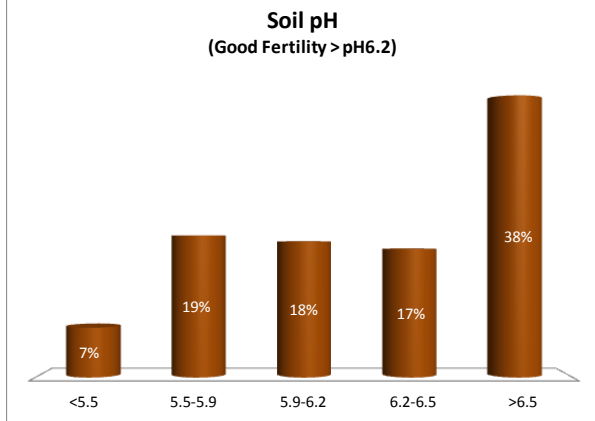

Soil Analysis Status and Trends

County	Laois
Year	2018
Enterprise	Drystock
Number of Samples	488