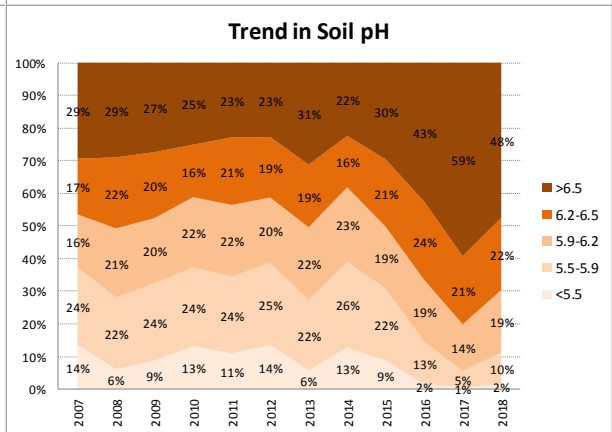

Soil Analysis Status and Trends

County	Laois
Year	2018
Enterprise	All Farms
Number of Samples	1,264

Soil Analysis Status and Trends

County	Laois
Year	2018
Enterprise	Dairy
Number of Samples	656

Soil Analysis Status and Trends