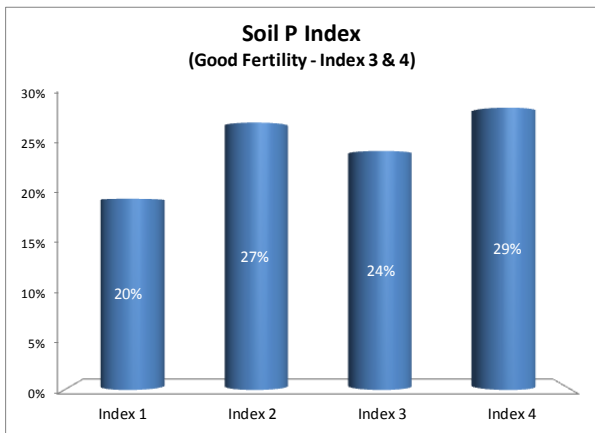

Soil Analysis Status and Trends

County	Laois
Year	2018
Enterprise	All Farms
Number of Samples	1,264

Soil Analysis Status and Trends

County	Laois
Year	2018
Enterprise	Dairy
Number of Samples	656

Soil Analysis Status and Trends