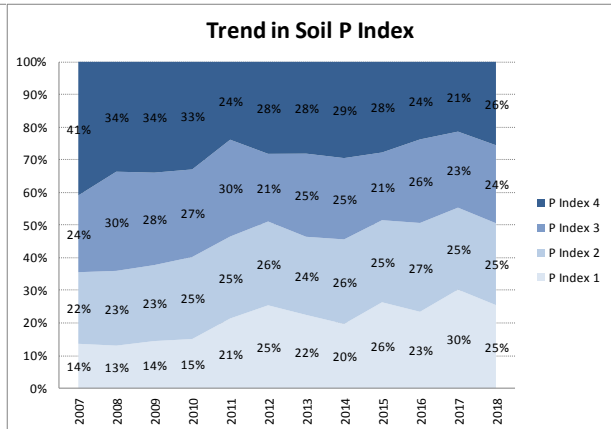

Soil Analysis Status and Trends

County	Laois
Year	2018
Enterprise	All Farms
Number of Samples	1,264

Soil Analysis Status and Trends

County	Laois
Year	2018
Enterprise	Dairy
Number of Samples	656

Soil Analysis Status and Trends