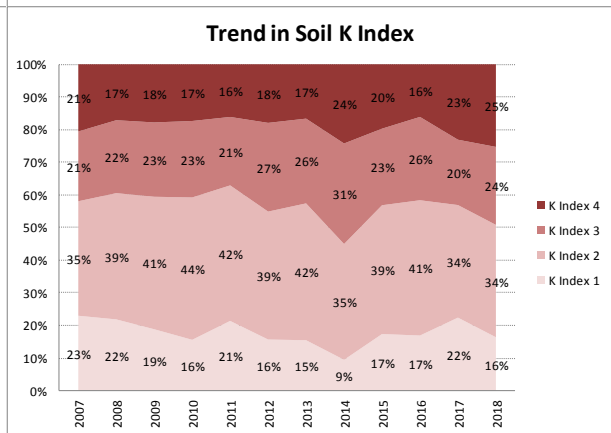

Soil Analysis Status and Trends

County	Laois
Year	2018
Enterprise	All Farms
Number of Samples	1,264

Soil Analysis Status and Trends

County	Laois
Year	2018
Enterprise	Dairy
Number of Samples	656

Soil Analysis Status and Trends