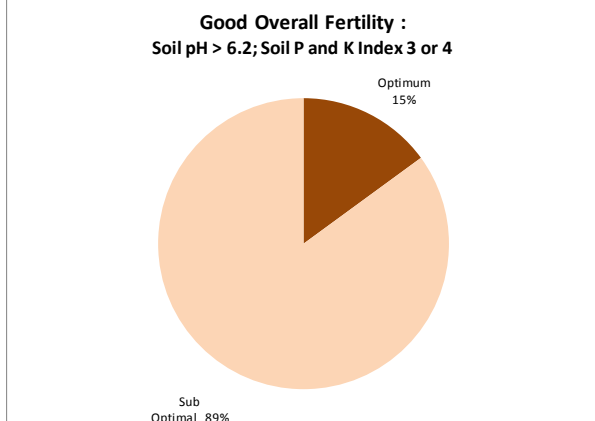

Soil Analysis Status and Trends

County	Laois
Year	2018
Enterprise	Drystock
Number of Samples	488