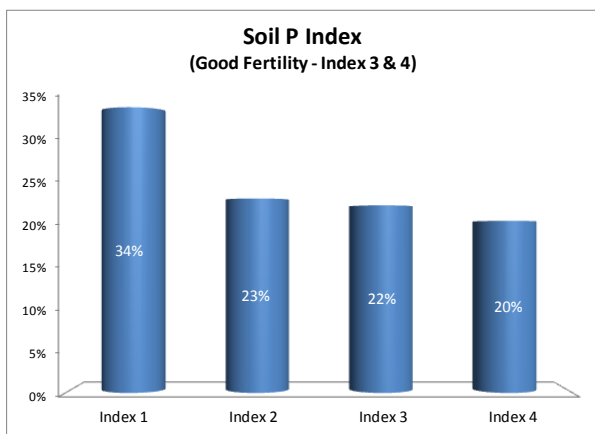

Soil Analysis Status and Trends

County	Laois
Year	2018
Enterprise	Drystock
Number of Samples	488