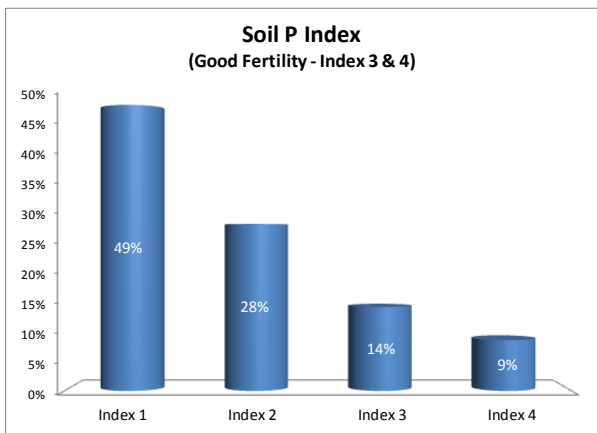

Soil Analysis Status and Trends

County	Leitrim
Year	2018
Enterprise	All Farms
Number of Samples	637

Soil Analysis Status and Trends

County	Leitrim
Year	2018
Enterprise	Drystock
Number of Samples	637