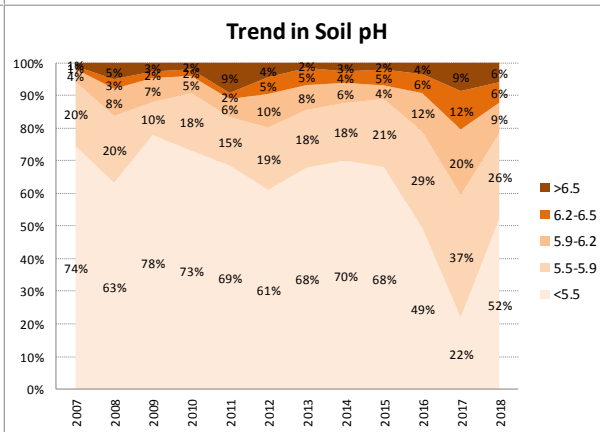

Soil Analysis Status and Trends

County	Leitrim
Year	2018
Enterprise	All Farms
Number of Samples	637

Soil Analysis Status and Trends

County	Leitrim
Year	2018
Enterprise	Drystock
Number of Samples	637