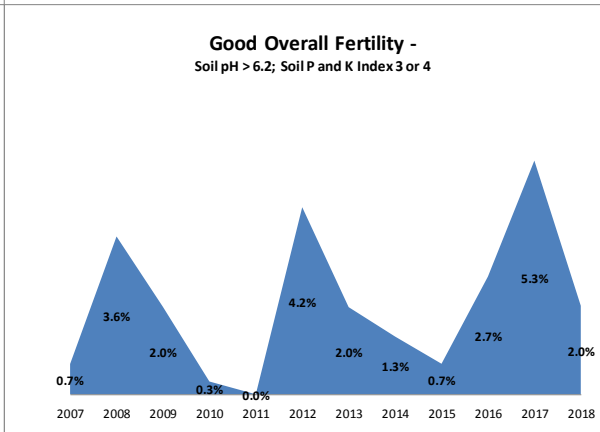

Soil Analysis Status and Trends

County	Leitrim
Year	2018
Enterprise	All Farms
Number of Samples	637

Soil Analysis Status and Trends

County	Leitrim
Year	2018
Enterprise	Drystock
Number of Samples	637