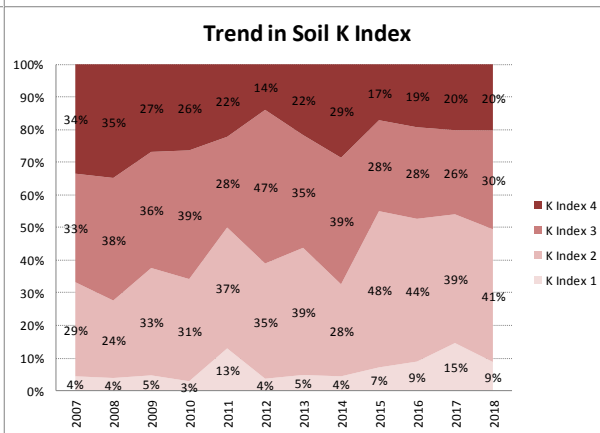

Soil Analysis Status and Trends

County	Leitrim
Year	2018
Enterprise	All Farms
Number of Samples	637

Soil Analysis Status and Trends

County	Leitrim
Year	2018
Enterprise	Drystock
Number of Samples	637