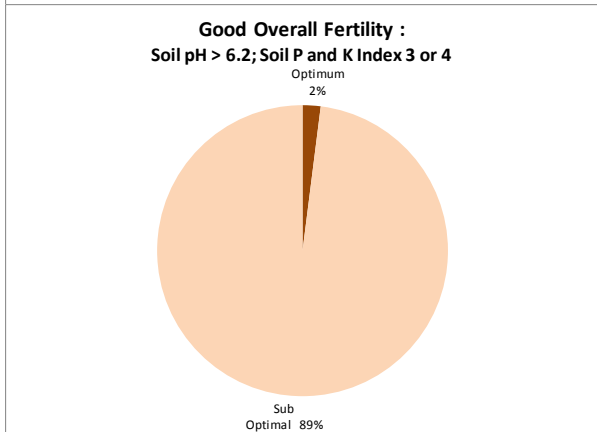

Soil Analysis Status and Trends

County	Leitrim
Year	2018
Enterprise	All Farms
Number of Samples	637

Soil Analysis Status and Trends

County	Leitrim
Year	2018
Enterprise	Drystock
Number of Samples	637