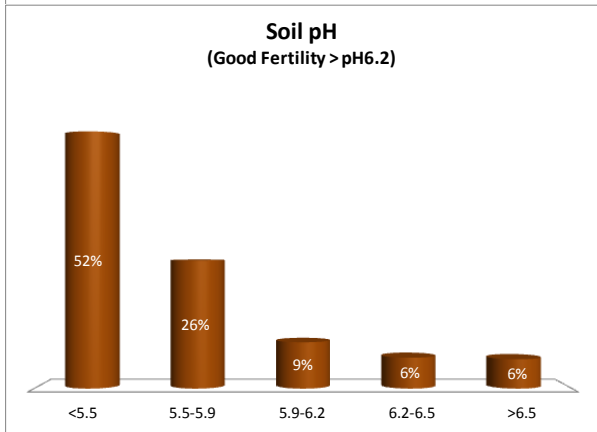

Soil Analysis Status and Trends

County	Leitrim
Year	2018
Enterprise	All Farms
Number of Samples	637

Soil Analysis Status and Trends

County	Leitrim
Year	2018
Enterprise	Drystock
Number of Samples	637