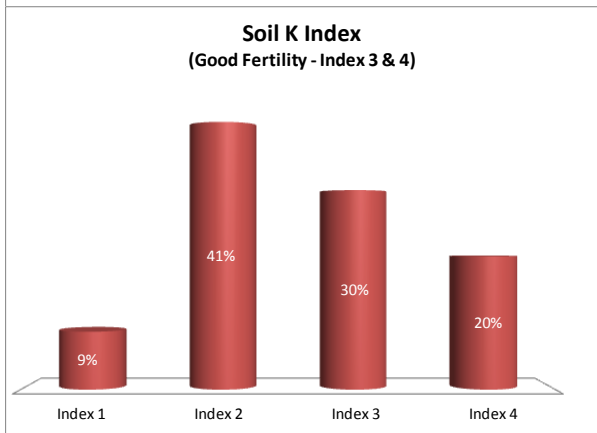

Soil Analysis Status and Trends

County	Leitrim
Year	2018
Enterprise	All Farms
Number of Samples	637

Soil Analysis Status and Trends

County	Leitrim
Year	2018
Enterprise	Drystock
Number of Samples	637