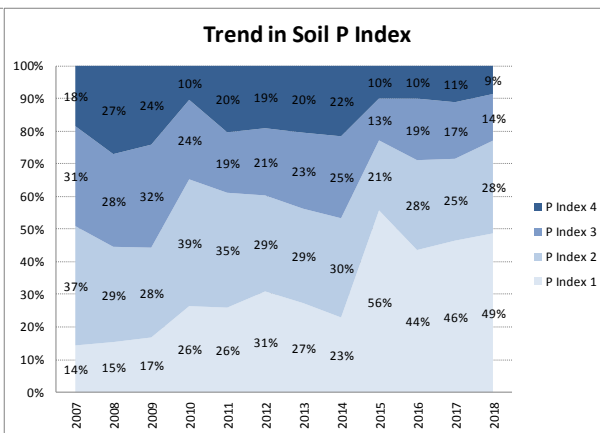

Soil Analysis Status and Trends

County	Leitrim
Year	2018
Enterprise	All Farms
Number of Samples	637

Soil Analysis Status and Trends

County	Leitrim
Year	2018
Enterprise	Drystock
Number of Samples	637