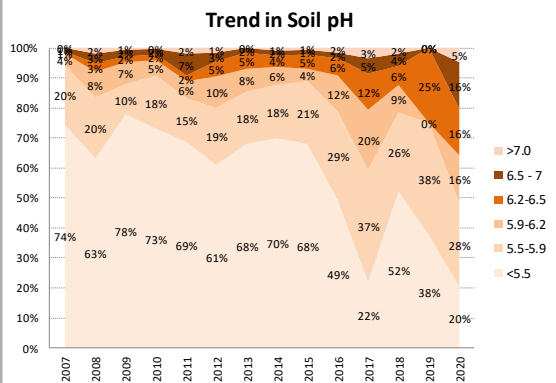

Soil Analysis Status and Trends

County	Leitrim
Year	2020
Enterprise	All Farms
Number of Samples	62

Caution - Graphics based on low sample number

Soil Analysis Status and Trends

County	Leitrim
Year	2020
Enterprise	Drystock
Number of Samples	59

Caution - Graphics based on low sample number