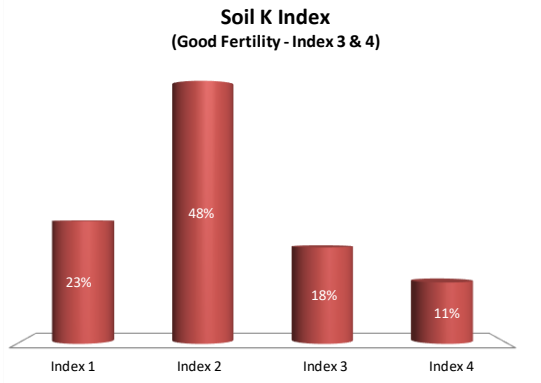

Soil Analysis Status and Trends

County	Leitrim
Year	2020
Enterprise	All Farms
Number of Samples	62

Caution - Graphics based on low sample number

Soil Analysis Status and Trends

County	Leitrim
Year	2020
Enterprise	Drystock
Number of Samples	59

Caution - Graphics based on low sample number