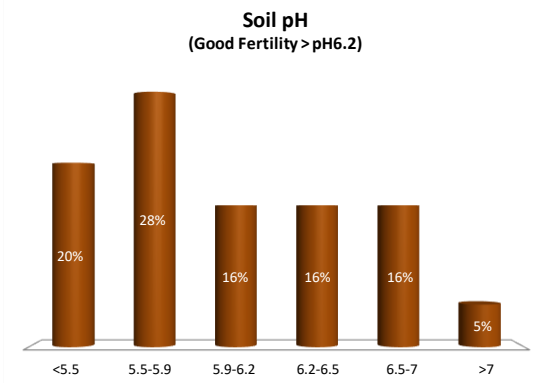

Soil Analysis Status and Trends

County	Leitrim
Year	2020
Enterprise	All Farms
Number of Samples	62

Caution - Graphics based on low sample number

Soil Analysis Status and Trends

County	Leitrim
Year	2020
Enterprise	Drystock
Number of Samples	59

Caution - Graphics based on low sample number