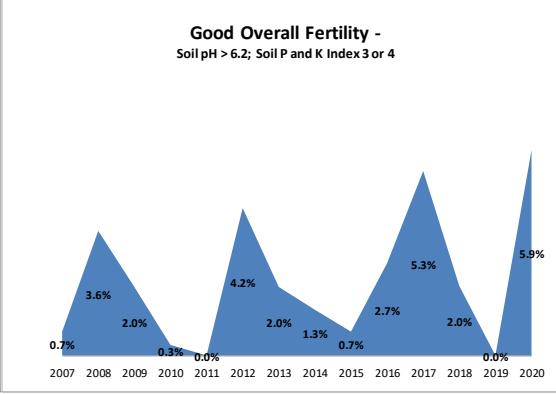

Soil Analysis Status and Trends

County	Leitrim
Year	2020
Enterprise	All Farms
Number of Samples	62

Caution - Graphics based on low sample number

Soil Analysis Status and Trends

County	Leitrim
Year	2020
Enterprise	Drystock
Number of Samples	59

Caution - Graphics based on low sample number