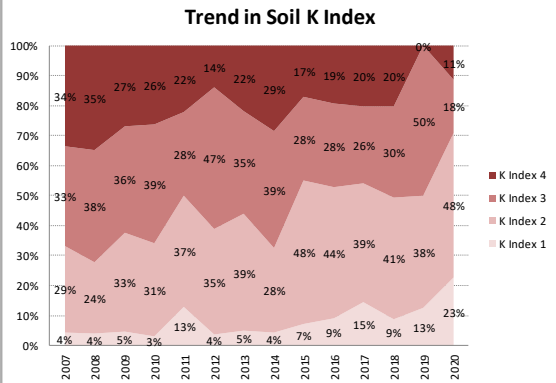

Soil Analysis Status and Trends

County	Leitrim
Year	2020
Enterprise	All Farms
Number of Samples	62

Caution - Graphics based on low sample number

Soil Analysis Status and Trends

County	Leitrim
Year	2020
Enterprise	Drystock
Number of Samples	59

Caution - Graphics based on low sample number