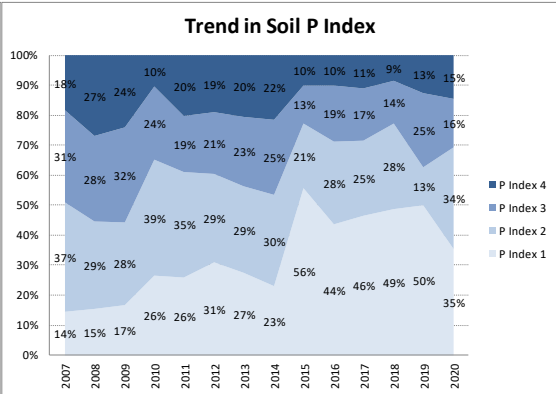

Soil Analysis Status and Trends

County	Leitrim
Year	2020
Enterprise	All Farms
Number of Samples	62

Caution - Graphics based on low sample number

Soil Analysis Status and Trends

County	Leitrim
Year	2020
Enterprise	Drystock
Number of Samples	59

Caution - Graphics based on low sample number