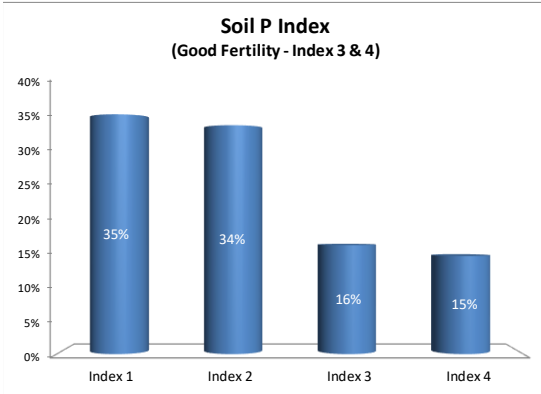

Soil Analysis Status and Trends

County	Leitrim
Year	2020
Enterprise	All Farms
Number of Samples	62

Caution - Graphics based on low sample number

Soil Analysis Status and Trends

County	Leitrim
Year	2020
Enterprise	Drystock
Number of Samples	59

Caution - Graphics based on low sample number