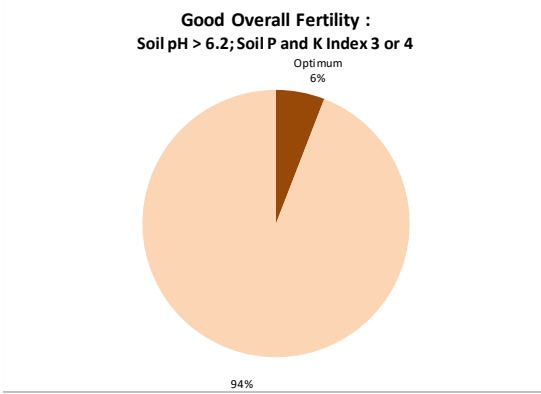

Soil Analysis Status and Trends

County	Leitrim
Year	2020
Enterprise	All Farms
Number of Samples	62

Caution - Graphics based on low sample number

Soil Analysis Status and Trends

County	Leitrim
Year	2020
Enterprise	Drystock
Number of Samples	59

Caution - Graphics based on low sample number