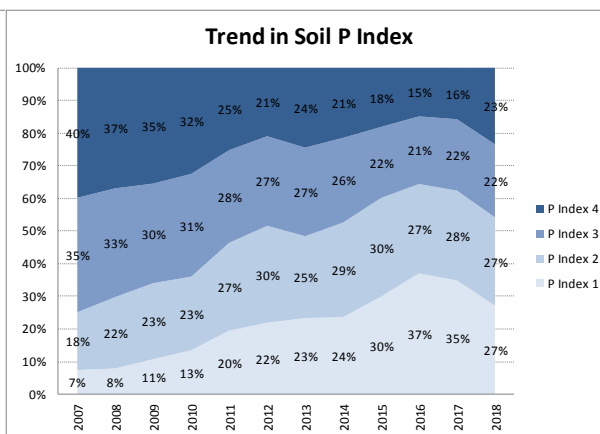

# Soil Analysis Status and Trends

County	Limerick
Year	2018
Enterprise	All Farms
Number of Samples	3,211

# Soil Analysis Status and Trends

County	Limerick
Year	2018
Enterprise	Dairy
Number of Samples	2,836