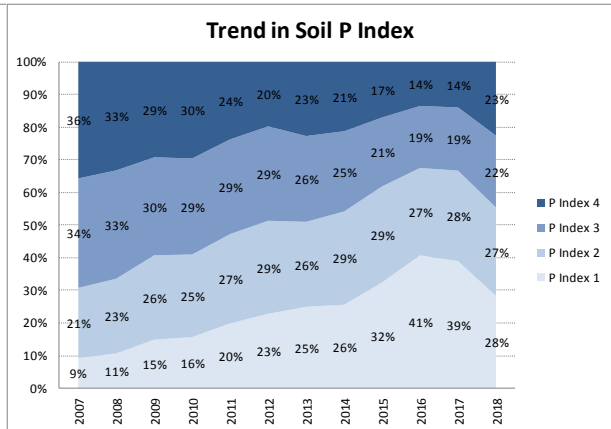

# Soil Analysis Status and Trends

County	Limerick
Year	2018
Enterprise	All Farms
Number of Samples	3,211

# Soil Analysis Status and Trends

County	Limerick
Year	2018
Enterprise	Dairy
Number of Samples	2,836