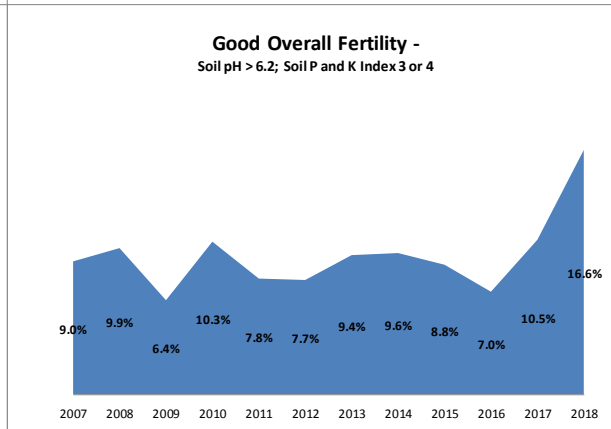

# Soil Analysis Status and Trends

County	Limerick
Year	2018
Enterprise	All Farms
Number of Samples	3,211

# Soil Analysis Status and Trends

County	Limerick
Year	2018
Enterprise	Dairy
Number of Samples	2,836