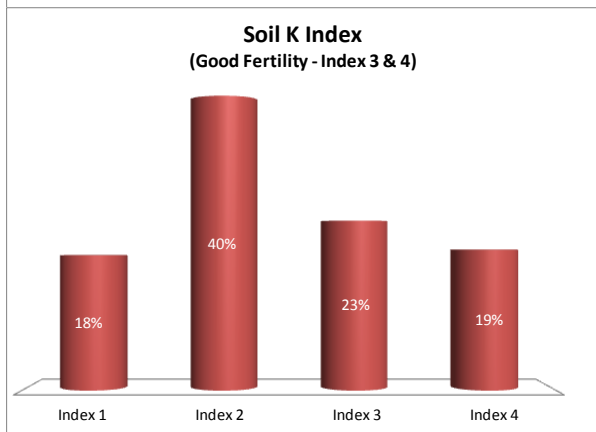

# Soil Analysis Status and Trends

County	Limerick
Year	2018
Enterprise	All Farms
Number of Samples	3,211

# Soil Analysis Status and Trends

County	Limerick
Year	2018
Enterprise	Dairy
Number of Samples	2,836