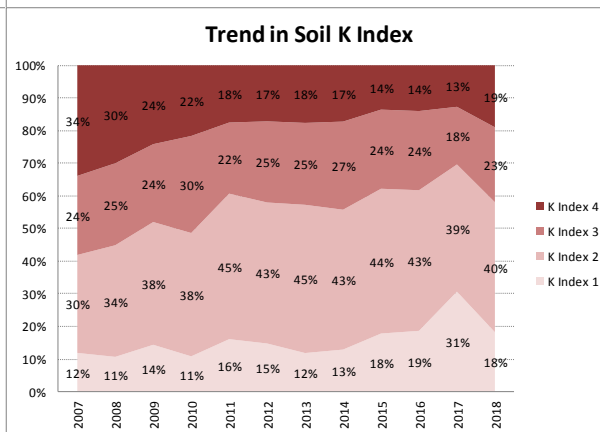

# Soil Analysis Status and Trends

County	Limerick
Year	2018
Enterprise	All Farms
Number of Samples	3,211

# Soil Analysis Status and Trends

County	Limerick
Year	2018
Enterprise	Dairy
Number of Samples	2,836