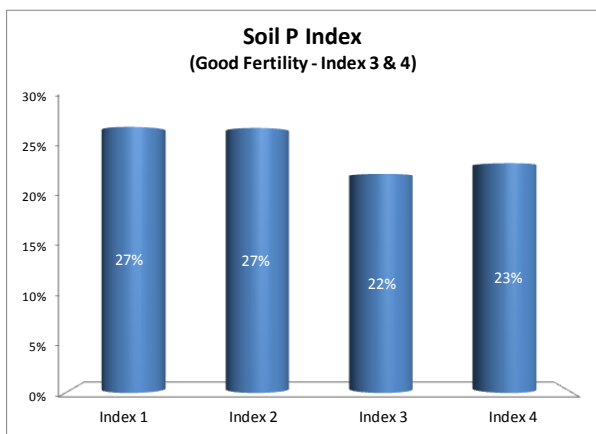

# Soil Analysis Status and Trends

County	Limerick
Year	2018
Enterprise	All Farms
Number of Samples	3,211

# Soil Analysis Status and Trends

County	Limerick
Year	2018
Enterprise	Dairy
Number of Samples	2,836