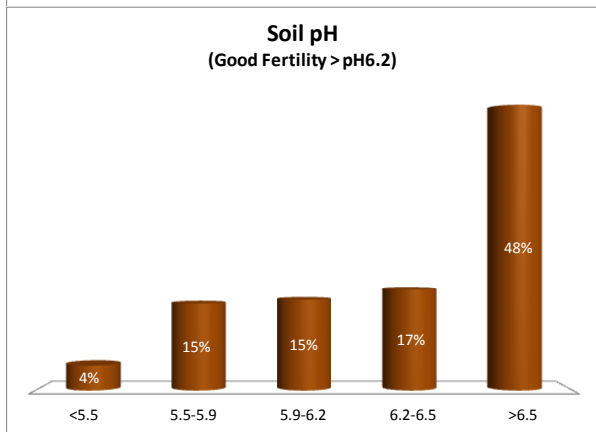

# Soil Analysis Status and Trends

County	Limerick
Year	2018
Enterprise	All Farms
Number of Samples	3,211

# Soil Analysis Status and Trends

County	Limerick
Year	2018
Enterprise	Dairy
Number of Samples	2,836