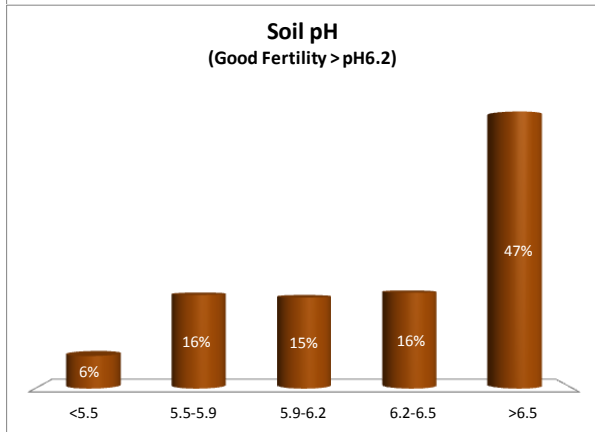

# Soil Analysis Status and Trends

County	Limerick
Year	2018
Enterprise	All Farms
Number of Samples	3,211

# Soil Analysis Status and Trends

County	Limerick
Year	2018
Enterprise	Dairy
Number of Samples	2,836