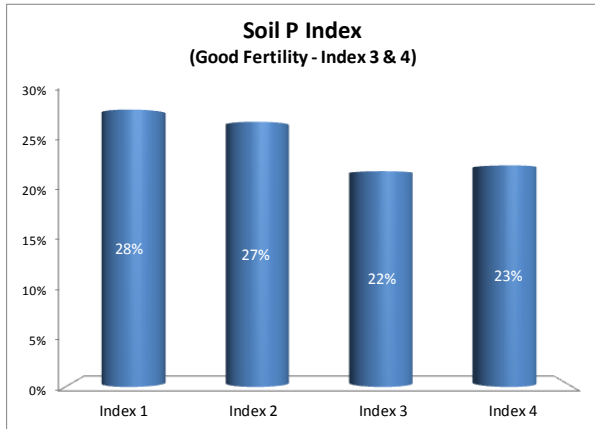

# Soil Analysis Status and Trends

County	Limerick
Year	2018
Enterprise	All Farms
Number of Samples	3,211

# Soil Analysis Status and Trends

County	Limerick
Year	2018
Enterprise	Dairy
Number of Samples	2,836