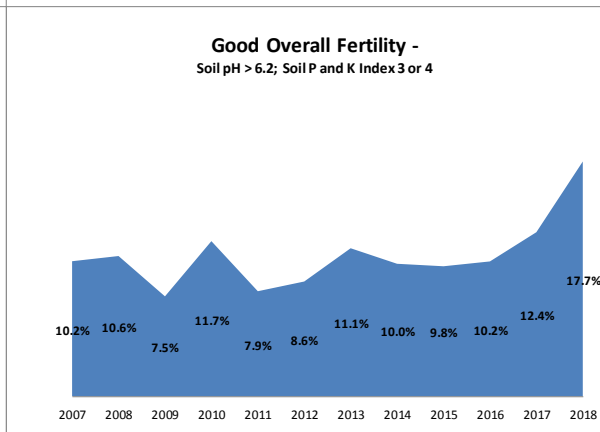

# Soil Analysis Status and Trends

County	Limerick
Year	2018
Enterprise	All Farms
Number of Samples	3,211

# Soil Analysis Status and Trends

County	Limerick
Year	2018
Enterprise	Dairy
Number of Samples	2,836