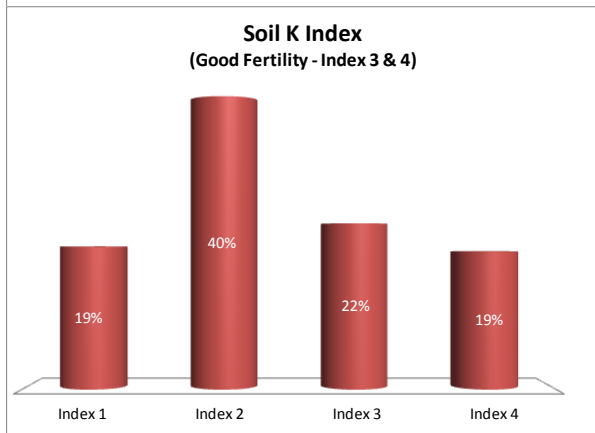

# Soil Analysis Status and Trends

County	Limerick
Year	2018
Enterprise	All Farms
Number of Samples	3,211

# Soil Analysis Status and Trends

County	Limerick
Year	2018
Enterprise	Dairy
Number of Samples	2,836