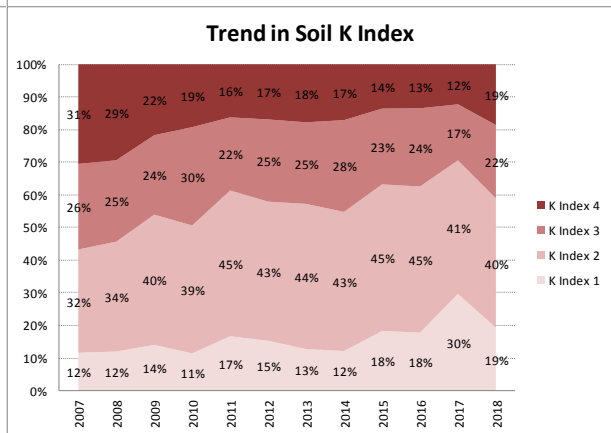

# Soil Analysis Status and Trends

County	Limerick
Year	2018
Enterprise	All Farms
Number of Samples	3,211

# Soil Analysis Status and Trends

County	Limerick
Year	2018
Enterprise	Dairy
Number of Samples	2,836