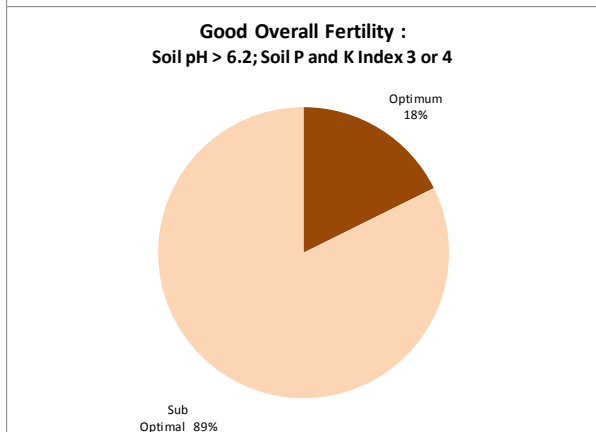

# Soil Analysis Status and Trends

County	Limerick
Year	2018
Enterprise	All Farms
Number of Samples	3,211

# Soil Analysis Status and Trends

County	Limerick
Year	2018
Enterprise	Dairy
Number of Samples	2,836

# Soil Analysis Status and Trends

County	Limerick
Year	2018
Enterprise	Drystock
Number of Samples	356