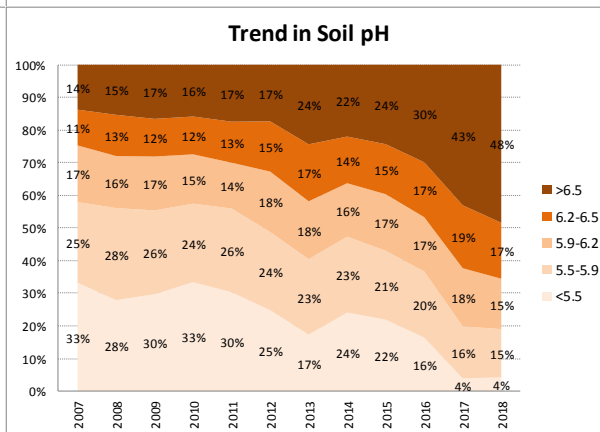

# Soil Analysis Status and Trends

County	Limerick
Year	2018
Enterprise	All Farms
Number of Samples	3,211

# Soil Analysis Status and Trends

County	Limerick
Year	2018
Enterprise	Dairy
Number of Samples	2,836