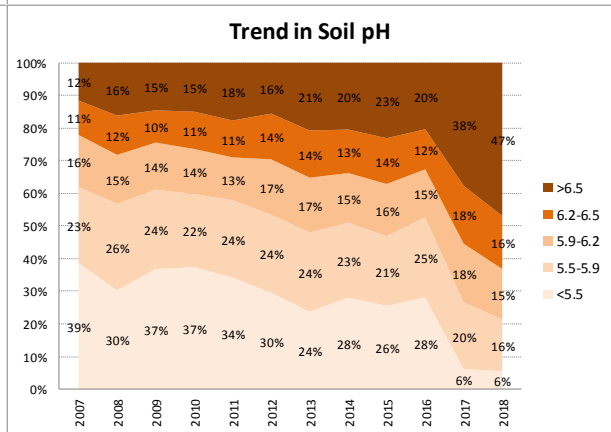

# Soil Analysis Status and Trends

County	Limerick
Year	2018
Enterprise	All Farms
Number of Samples	3,211

# Soil Analysis Status and Trends

County	Limerick
Year	2018
Enterprise	Dairy
Number of Samples	2,836