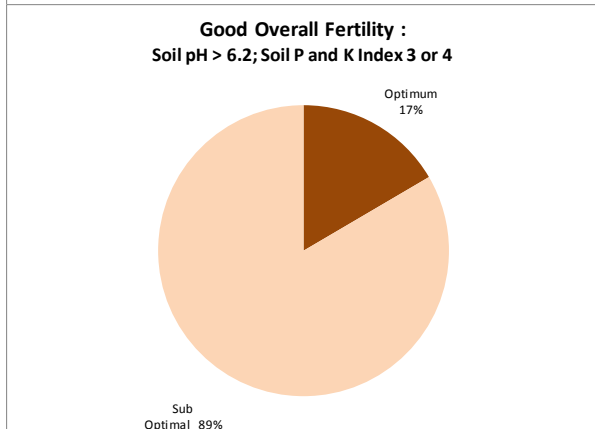

# Soil Analysis Status and Trends

County	Limerick
Year	2018
Enterprise	All Farms
Number of Samples	3,211

# Soil Analysis Status and Trends

County	Limerick
Year	2018
Enterprise	Dairy
Number of Samples	2,836