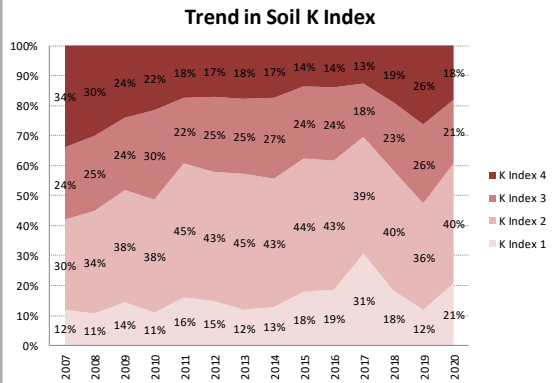

Soil Analysis Status and Trends

County	Limerick
Year	2020
Enterprise	All Farms
Number of Samples	3,177

Soil Analysis Status and Trends

County	Limerick
Year	2020
Enterprise	Dairy
Number of Samples	2,937

Soil Analysis Status and Trends