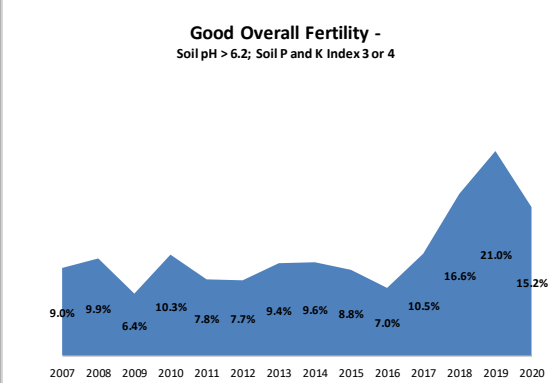

Soil Analysis Status and Trends

County	Limerick
Year	2020
Enterprise	All Farms
Number of Samples	3,177

Soil Analysis Status and Trends

County	Limerick
Year	2020
Enterprise	Dairy
Number of Samples	2,937

Soil Analysis Status and Trends