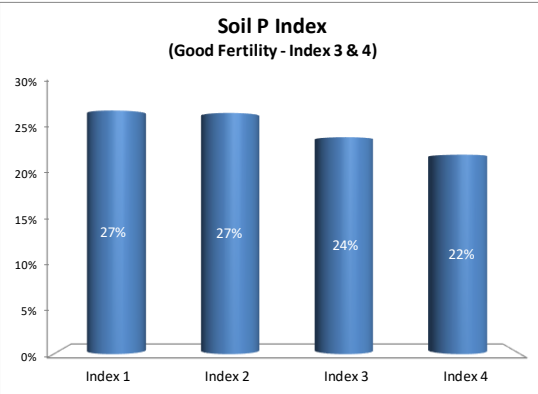

Soil Analysis Status and Trends

County	Limerick
Year	2020
Enterprise	All Farms
Number of Samples	3,177

Soil Analysis Status and Trends

County	Limerick
Year	2020
Enterprise	Dairy
Number of Samples	2,937

Soil Analysis Status and Trends