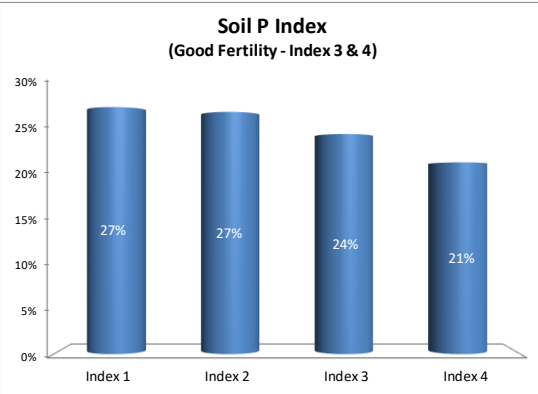

Soil Analysis Status and Trends

County	Limerick
Year	2020
Enterprise	All Farms
Number of Samples	3,177

Soil Analysis Status and Trends

County	Limerick
Year	2020
Enterprise	Dairy
Number of Samples	2,937

Soil Analysis Status and Trends