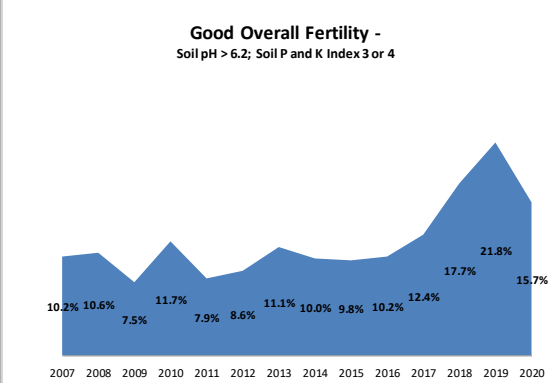

Soil Analysis Status and Trends

County	Limerick
Year	2020
Enterprise	All Farms
Number of Samples	3,177

Soil Analysis Status and Trends

County	Limerick
Year	2020
Enterprise	Dairy
Number of Samples	2,937

Soil Analysis Status and Trends