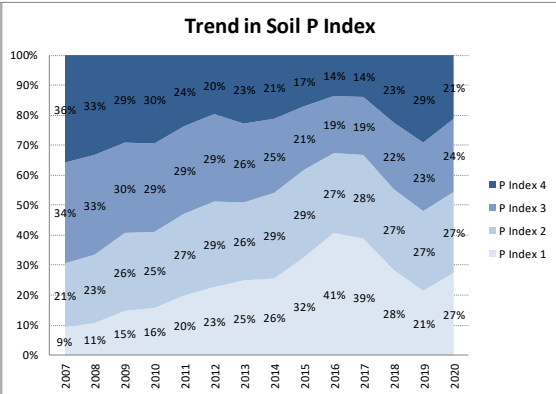

Soil Analysis Status and Trends

County	Limerick
Year	2020
Enterprise	All Farms
Number of Samples	3,177

Soil Analysis Status and Trends

County	Limerick
Year	2020
Enterprise	Dairy
Number of Samples	2,937

Soil Analysis Status and Trends