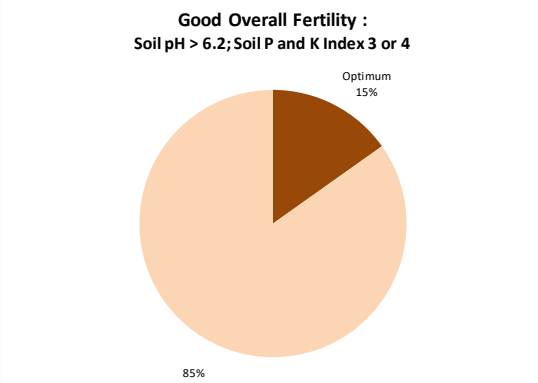

Soil Analysis Status and Trends

County	Limerick
Year	2020
Enterprise	All Farms
Number of Samples	3,177

Soil Analysis Status and Trends

County	Limerick
Year	2020
Enterprise	Dairy
Number of Samples	2,937

Soil Analysis Status and Trends