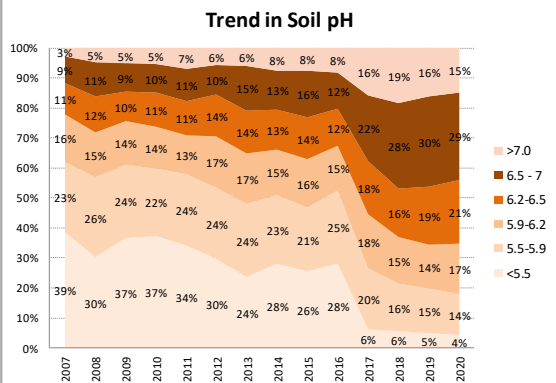

Soil Analysis Status and Trends

County	Limerick
Year	2020
Enterprise	All Farms
Number of Samples	3,177

Soil Analysis Status and Trends

County	Limerick
Year	2020
Enterprise	Dairy
Number of Samples	2,937

Soil Analysis Status and Trends