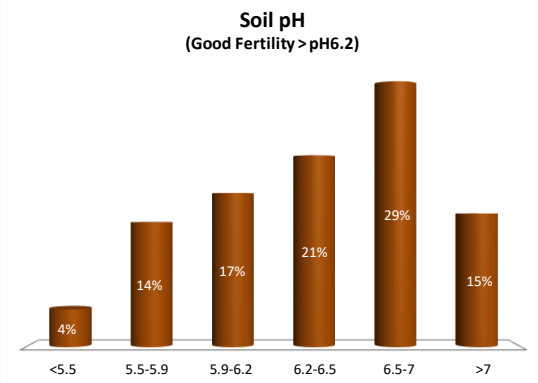

Soil Analysis Status and Trends

County	Limerick
Year	2020
Enterprise	All Farms
Number of Samples	3,177

Soil Analysis Status and Trends

County	Limerick
Year	2020
Enterprise	Dairy
Number of Samples	2,937

Soil Analysis Status and Trends