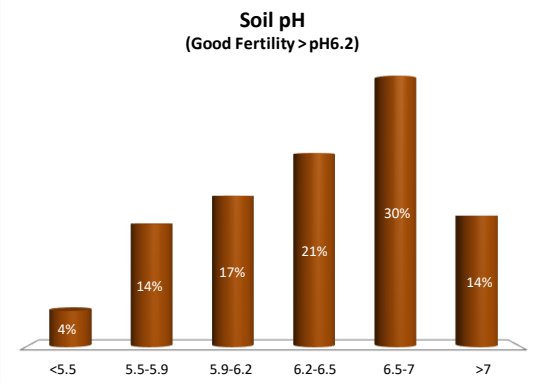

Soil Analysis Status and Trends

County	Limerick
Year	2020
Enterprise	All Farms
Number of Samples	3,177

Soil Analysis Status and Trends

County	Limerick
Year	2020
Enterprise	Dairy
Number of Samples	2,937

Soil Analysis Status and Trends