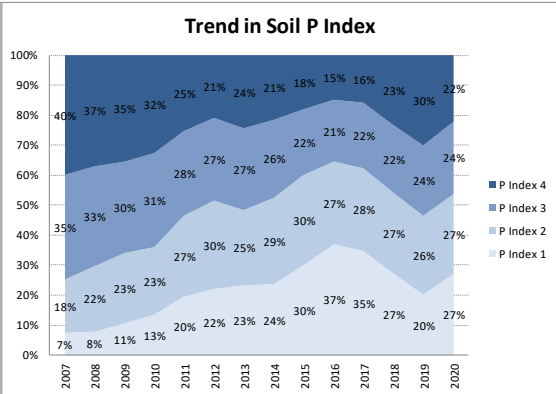

Soil Analysis Status and Trends

County	Limerick
Year	2020
Enterprise	All Farms
Number of Samples	3,177

Soil Analysis Status and Trends

County	Limerick
Year	2020
Enterprise	Dairy
Number of Samples	2,937

Soil Analysis Status and Trends