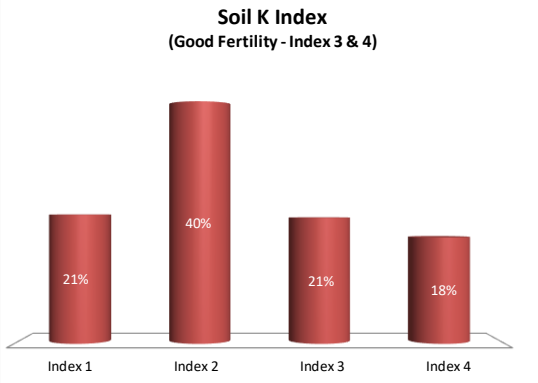

Soil Analysis Status and Trends

County	Limerick
Year	2020
Enterprise	All Farms
Number of Samples	3,177

Soil Analysis Status and Trends

County	Limerick
Year	2020
Enterprise	Dairy
Number of Samples	2,937

Soil Analysis Status and Trends