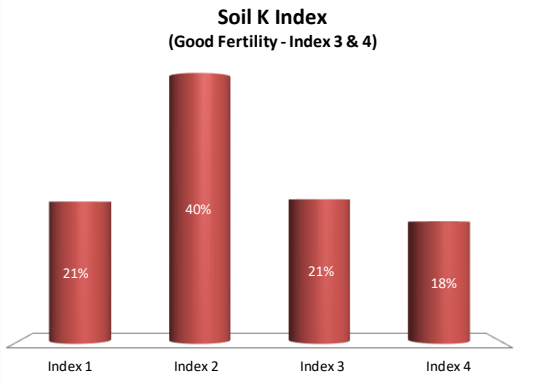

Soil Analysis Status and Trends

County	Limerick
Year	2020
Enterprise	All Farms
Number of Samples	3,177

Soil Analysis Status and Trends

County	Limerick
Year	2020
Enterprise	Dairy
Number of Samples	2,937

Soil Analysis Status and Trends