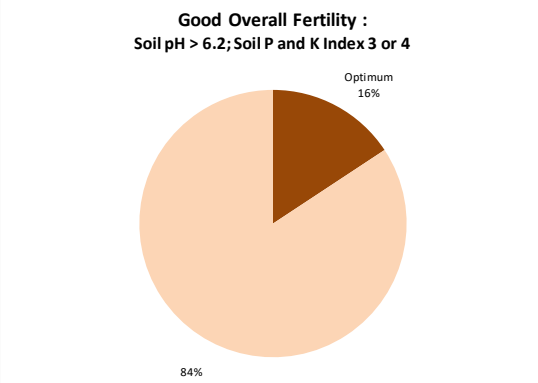

Soil Analysis Status and Trends

County	Limerick
Year	2020
Enterprise	All Farms
Number of Samples	3,177

Soil Analysis Status and Trends

County	Limerick
Year	2020
Enterprise	Dairy
Number of Samples	2,937

Soil Analysis Status and Trends