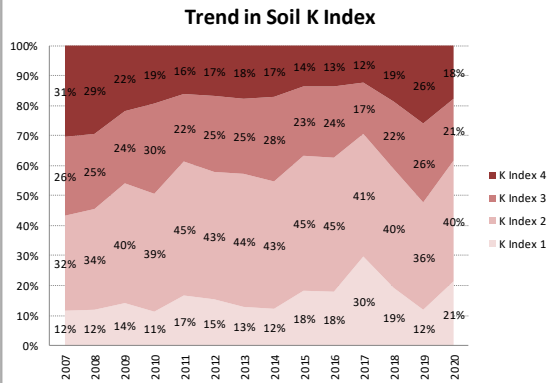

Soil Analysis Status and Trends

County	Limerick
Year	2020
Enterprise	All Farms
Number of Samples	3,177

Soil Analysis Status and Trends

County	Limerick
Year	2020
Enterprise	Dairy
Number of Samples	2,937

Soil Analysis Status and Trends