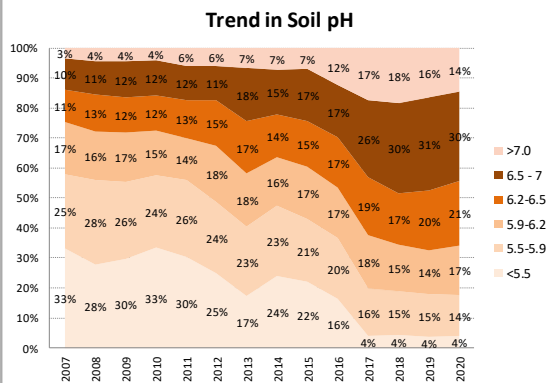

Soil Analysis Status and Trends

County	Limerick
Year	2020
Enterprise	All Farms
Number of Samples	3,177

Soil Analysis Status and Trends

County	Limerick
Year	2020
Enterprise	Dairy
Number of Samples	2,937

Soil Analysis Status and Trends