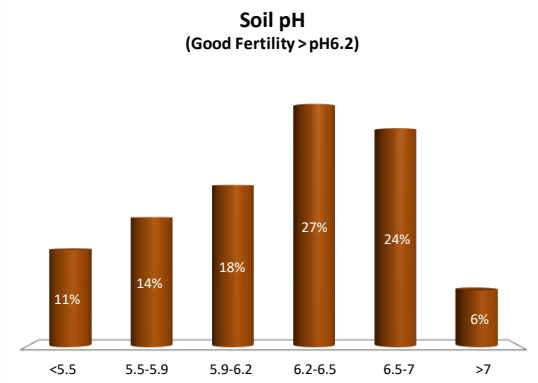

County	Longford
Year	2020
Enterprise	All Farms
Number of Samples	112

Soil Analysis Status and Trends

County	Longford
Year	2020
Enterprise	Drystock
Number of Samples	92

Caution - Graphics based on low sample number