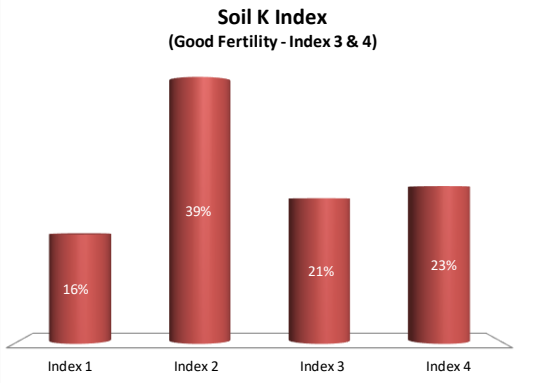

County	Longford
Year	2020
Enterprise	All Farms
Number of Samples	112

Soil Analysis Status and Trends

County	Longford
Year	2020
Enterprise	Drystock
Number of Samples	92

Caution - Graphics based on low sample number