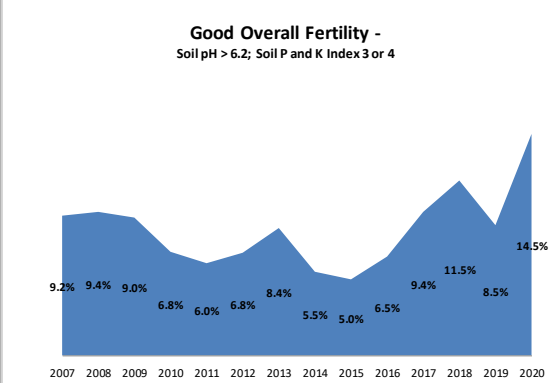

County	Longford
Year	2020
Enterprise	All Farms
Number of Samples	112

Soil Analysis Status and Trends

County	Longford
Year	2020
Enterprise	Drystock
Number of Samples	92

Caution - Graphics based on low sample number