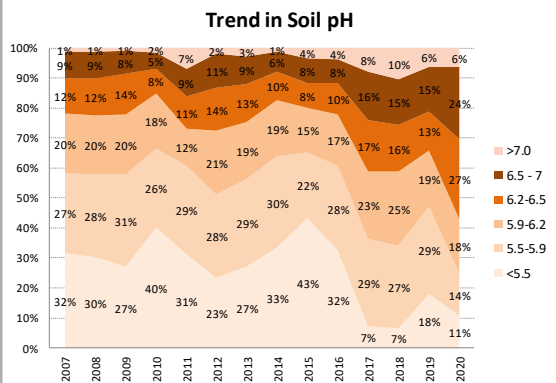

County	Longford
Year	2020
Enterprise	All Farms
Number of Samples	112

Soil Analysis Status and Trends

County	Longford
Year	2020
Enterprise	Drystock
Number of Samples	92

Caution - Graphics based on low sample number