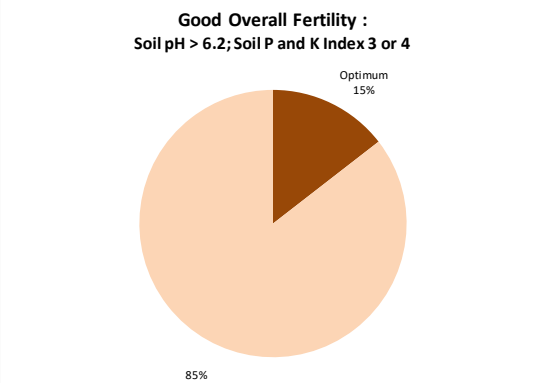

County	Longford
Year	2020
Enterprise	All Farms
Number of Samples	112

Soil Analysis Status and Trends

County	Longford
Year	2020
Enterprise	Drystock
Number of Samples	92

Caution - Graphics based on low sample number