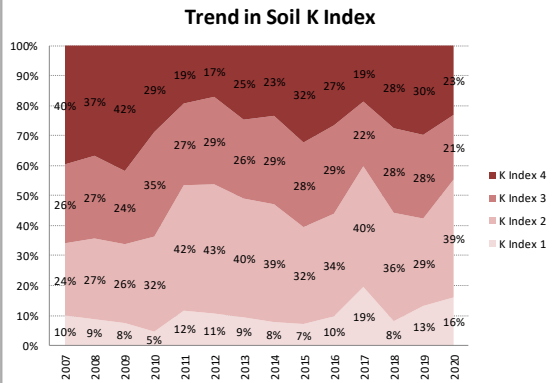

County	Longford
Year	2020
Enterprise	All Farms
Number of Samples	112

Soil Analysis Status and Trends

County	Longford
Year	2020
Enterprise	Drystock
Number of Samples	92

Caution - Graphics based on low sample number