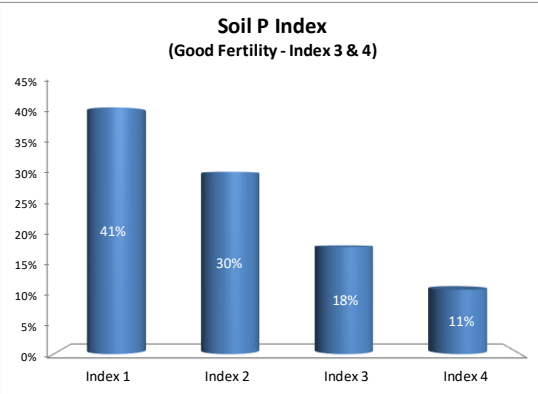

County	Longford
Year	2020
Enterprise	All Farms
Number of Samples	112

Soil Analysis Status and Trends

County	Longford
Year	2020
Enterprise	Drystock
Number of Samples	92

Caution - Graphics based on low sample number