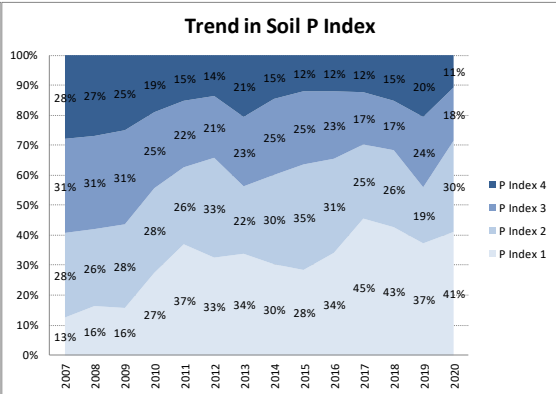

County	Longford
Year	2020
Enterprise	All Farms
Number of Samples	112

Soil Analysis Status and Trends

County	Longford
Year	2020
Enterprise	Drystock
Number of Samples	92

Caution - Graphics based on low sample number