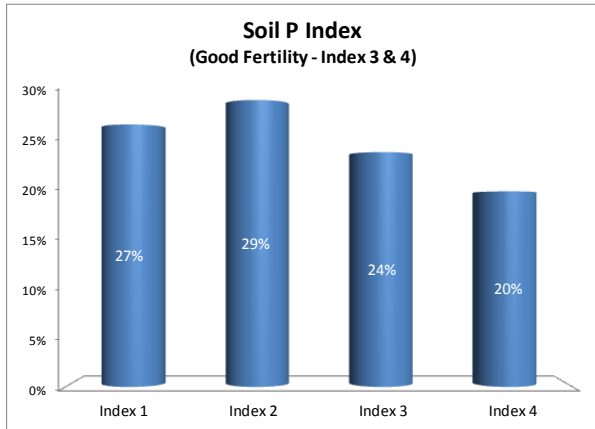

Soil Analysis Status and Trends

County	Meath
Year	2018
Enterprise	All Farms
Number of Samples	2,124

Soil Analysis Status and Trends

County	Meath
Year	2018
Enterprise	Dairy
Number of Samples	1,161

Soil Analysis Status and Trends

County	Meath
Year	2018
Enterprise	Drystock
Number of Samples	763

Soil Analysis Status and Trends

County	Meath
Year	2018
Enterprise	Tillage
Number of Samples	165