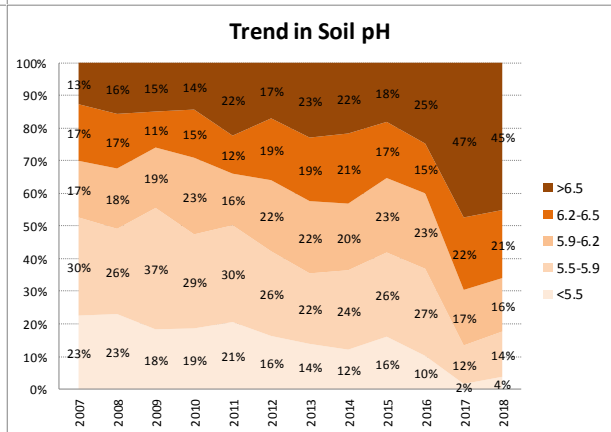

Soil Analysis Status and Trends

County	Meath
Year	2018
Enterprise	All Farms
Number of Samples	2,124

Soil Analysis Status and Trends

County	Meath
Year	2018
Enterprise	Dairy
Number of Samples	1,161

Soil Analysis Status and Trends

County	Meath
Year	2018
Enterprise	Drystock
Number of Samples	763

Soil Analysis Status and Trends

County	Meath
Year	2018
Enterprise	Tillage
Number of Samples	165