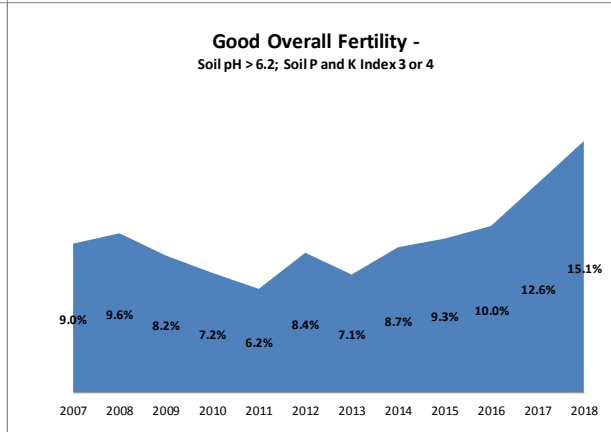

Soil Analysis Status and Trends

County	Meath
Year	2018
Enterprise	Drystock
Number of Samples	763