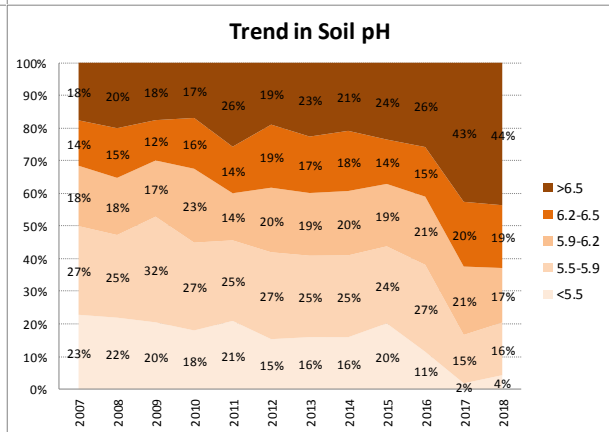

Soil Analysis Status and Trends

County	Meath
Year	2018
Enterprise	All Farms
Number of Samples	2,124

Soil Analysis Status and Trends

County	Meath
Year	2018
Enterprise	Dairy
Number of Samples	1,161

Soil Analysis Status and Trends

County	Meath
Year	2018
Enterprise	Drystock
Number of Samples	763

Soil Analysis Status and Trends

County	Meath
Year	2018
Enterprise	Tillage
Number of Samples	165