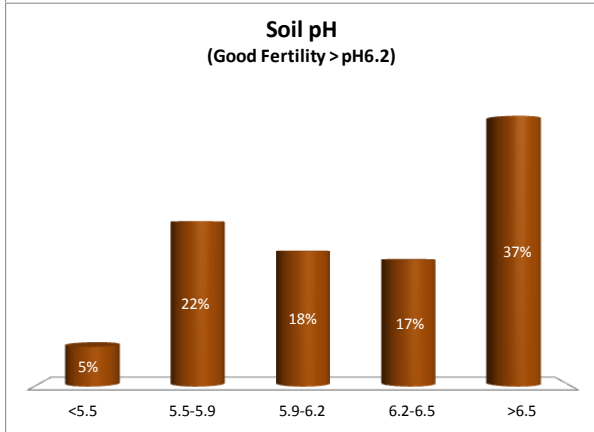

Soil Analysis Status and Trends

County	Meath
Year	2018
Enterprise	Drystock
Number of Samples	763