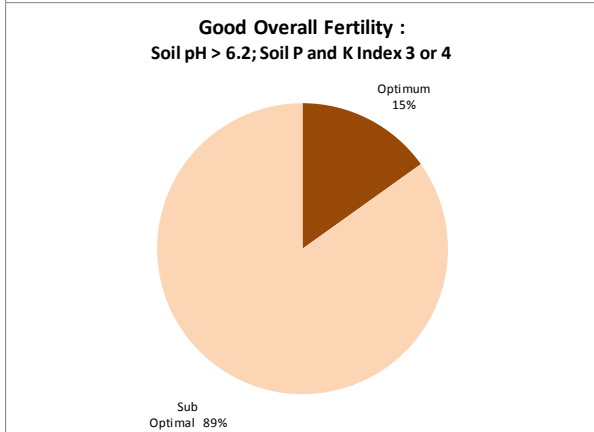

Soil Analysis Status and Trends

County	Meath
Year	2018
Enterprise	All Farms
Number of Samples	2,124

Soil Analysis Status and Trends

County	Meath
Year	2018
Enterprise	Dairy
Number of Samples	1,161

Soil Analysis Status and Trends

County	Meath
Year	2018
Enterprise	Drystock
Number of Samples	763

Soil Analysis Status and Trends

County	Meath
Year	2018
Enterprise	Tillage
Number of Samples	165