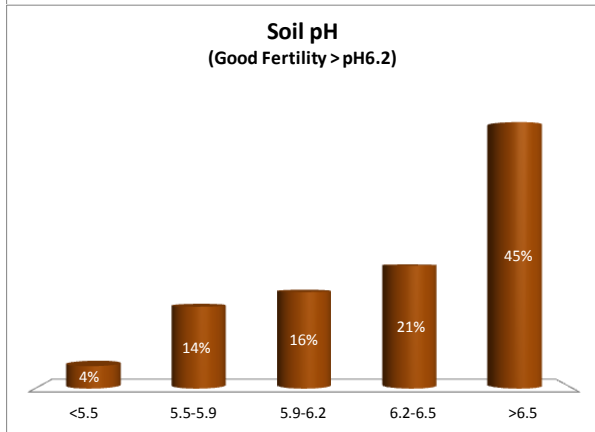

Soil Analysis Status and Trends

County	Meath
Year	2018
Enterprise	All Farms
Number of Samples	2,124

Soil Analysis Status and Trends

County	Meath
Year	2018
Enterprise	Dairy
Number of Samples	1,161

Soil Analysis Status and Trends