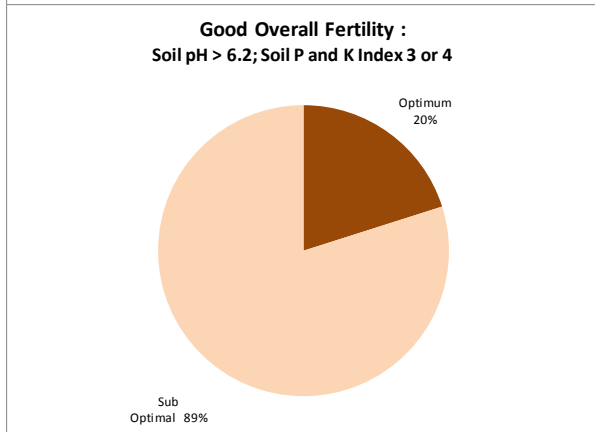

Soil Analysis Status and Trends

County	Meath
Year	2018
Enterprise	All Farms
Number of Samples	2,124

Soil Analysis Status and Trends

County	Meath
Year	2018
Enterprise	Dairy
Number of Samples	1,161

Soil Analysis Status and Trends

County	Meath
Year	2018
Enterprise	Drystock
Number of Samples	763

Soil Analysis Status and Trends

County	Meath
Year	2018
Enterprise	Tillage
Number of Samples	165