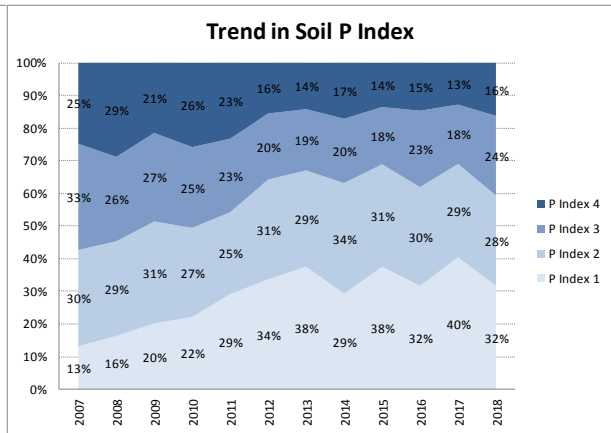

Soil Analysis Status and Trends

County	Meath
Year	2018
Enterprise	Drystock
Number of Samples	763