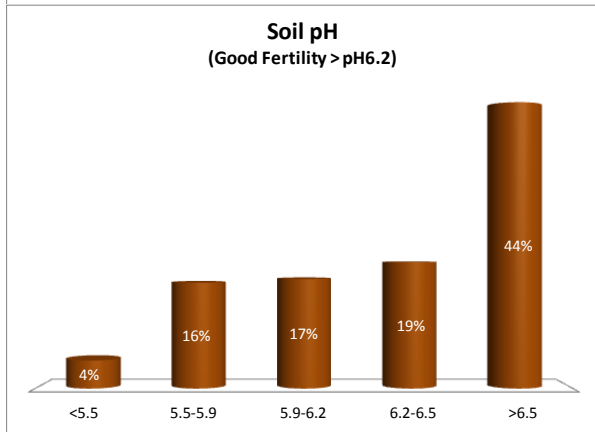

Soil Analysis Status and Trends

County	Meath
Year	2018
Enterprise	All Farms
Number of Samples	2,124

Soil Analysis Status and Trends

County	Meath
Year	2018
Enterprise	Dairy
Number of Samples	1,161

Soil Analysis Status and Trends