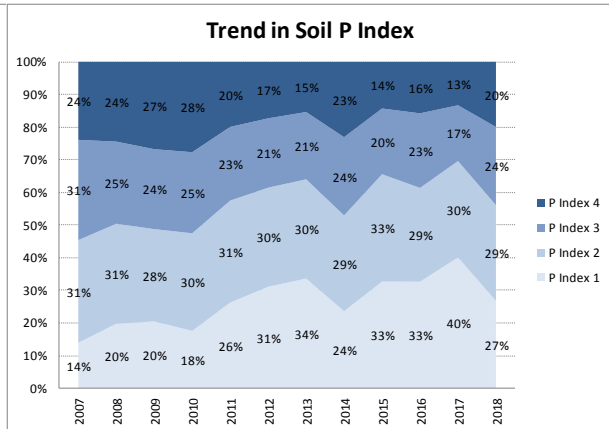

Soil Analysis Status and Trends

County	Meath
Year	2018
Enterprise	All Farms
Number of Samples	2,124

Soil Analysis Status and Trends

County	Meath
Year	2018
Enterprise	Dairy
Number of Samples	1,161

Soil Analysis Status and Trends

County	Meath
Year	2018
Enterprise	Drystock
Number of Samples	763

Soil Analysis Status and Trends

County	Meath
Year	2018
Enterprise	Tillage
Number of Samples	165