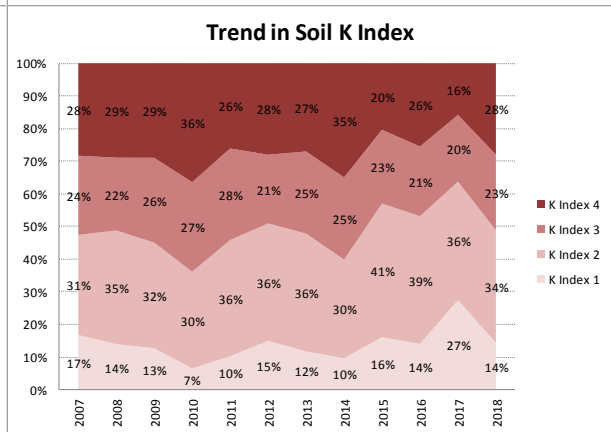

Soil Analysis Status and Trends

County	Meath
Year	2018
Enterprise	All Farms
Number of Samples	2,124

Soil Analysis Status and Trends

County	Meath
Year	2018
Enterprise	Dairy
Number of Samples	1,161

Soil Analysis Status and Trends

County	Meath
Year	2018
Enterprise	Drystock
Number of Samples	763

Soil Analysis Status and Trends

County	Meath
Year	2018
Enterprise	Tillage
Number of Samples	165