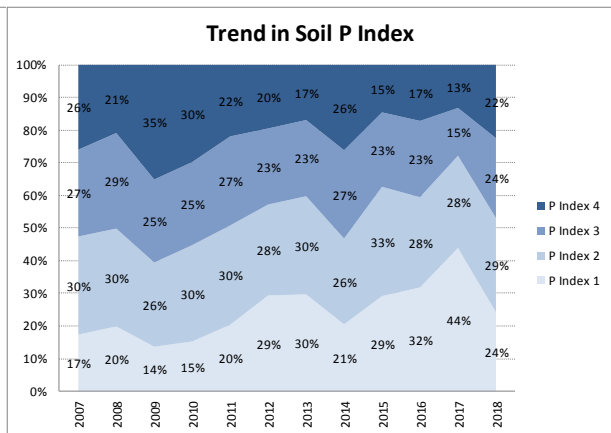

Soil Analysis Status and Trends

County	Meath
Year	2018
Enterprise	All Farms
Number of Samples	2,124

Soil Analysis Status and Trends

County	Meath
Year	2018
Enterprise	Dairy
Number of Samples	1,161

Soil Analysis Status and Trends

County	Meath
Year	2018
Enterprise	Drystock
Number of Samples	763

Soil Analysis Status and Trends

County	Meath
Year	2018
Enterprise	Tillage
Number of Samples	165