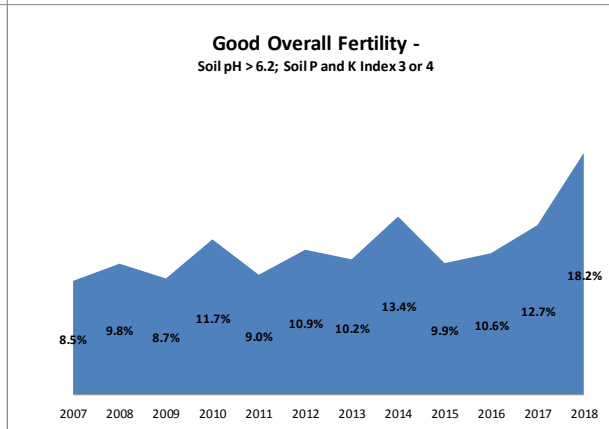

Soil Analysis Status and Trends

County	Meath
Year	2018
Enterprise	All Farms
Number of Samples	2,124

Soil Analysis Status and Trends

County	Meath
Year	2018
Enterprise	Dairy
Number of Samples	1,161

Soil Analysis Status and Trends