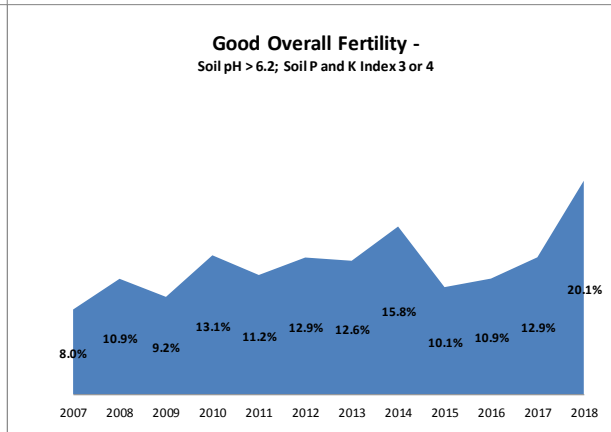

Soil Analysis Status and Trends

County	Meath
Year	2018
Enterprise	All Farms
Number of Samples	2,124

Soil Analysis Status and Trends

County	Meath
Year	2018
Enterprise	Dairy
Number of Samples	1,161

Soil Analysis Status and Trends