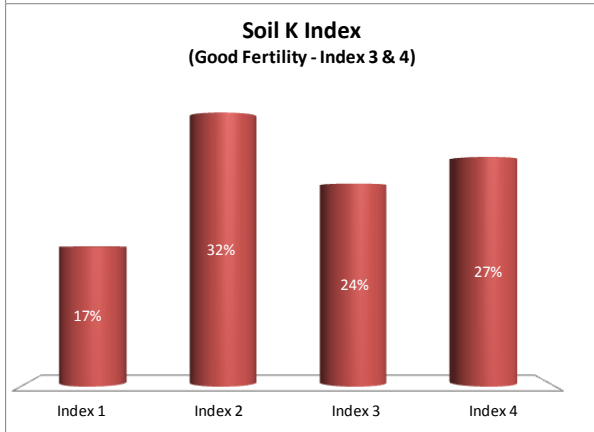

Soil Analysis Status and Trends

County	Meath
Year	2018
Enterprise	All Farms
Number of Samples	2,124

Soil Analysis Status and Trends

County	Meath
Year	2018
Enterprise	Dairy
Number of Samples	1,161

Soil Analysis Status and Trends

County	Meath
Year	2018
Enterprise	Drystock
Number of Samples	763

Soil Analysis Status and Trends

County	Meath
Year	2018
Enterprise	Tillage
Number of Samples	165