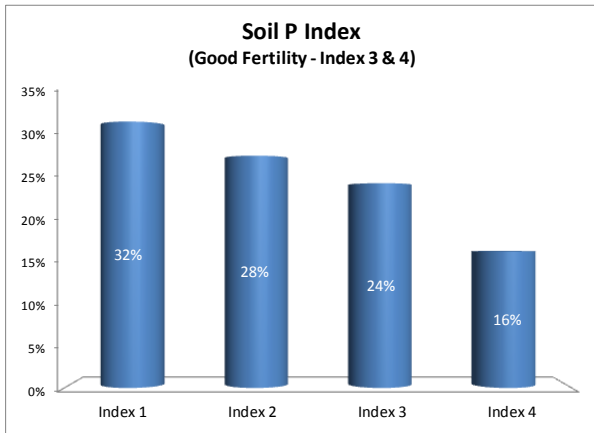

Soil Analysis Status and Trends

County	Meath
Year	2018
Enterprise	All Farms
Number of Samples	2,124

Soil Analysis Status and Trends

County	Meath
Year	2018
Enterprise	Dairy
Number of Samples	1,161

Soil Analysis Status and Trends

County	Meath
Year	2018
Enterprise	Drystock
Number of Samples	763

Soil Analysis Status and Trends

County	Meath
Year	2018
Enterprise	Tillage
Number of Samples	165