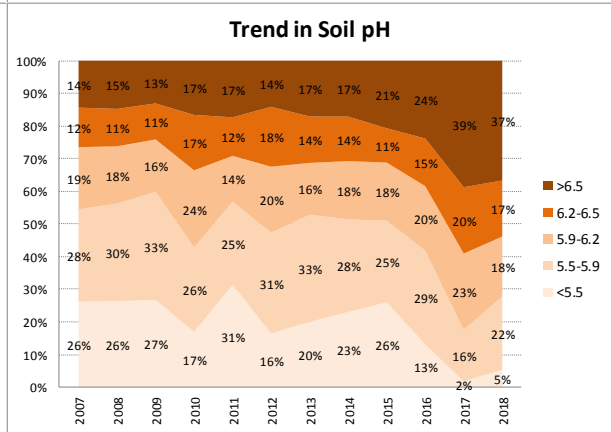

Soil Analysis Status and Trends

County	Meath
Year	2018
Enterprise	All Farms
Number of Samples	2,124

Soil Analysis Status and Trends

County	Meath
Year	2018
Enterprise	Dairy
Number of Samples	1,161

Soil Analysis Status and Trends

County	Meath
Year	2018
Enterprise	Drystock
Number of Samples	763

Soil Analysis Status and Trends

County	Meath
Year	2018
Enterprise	Tillage
Number of Samples	165