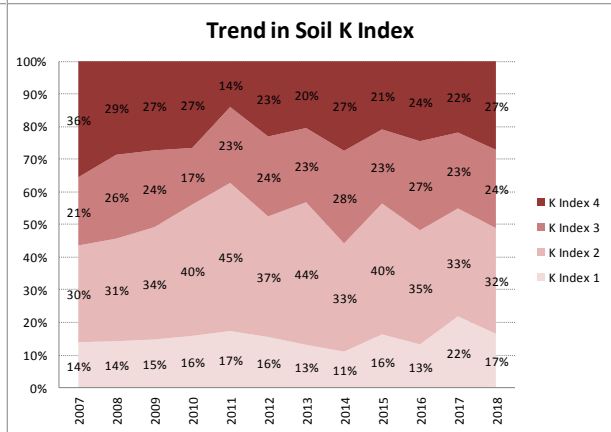

Soil Analysis Status and Trends

County	Meath
Year	2018
Enterprise	All Farms
Number of Samples	2,124

Soil Analysis Status and Trends

County	Meath
Year	2018
Enterprise	Dairy
Number of Samples	1,161

Soil Analysis Status and Trends

County	Meath
Year	2018
Enterprise	Drystock
Number of Samples	763

Soil Analysis Status and Trends

County	Meath
Year	2018
Enterprise	Tillage
Number of Samples	165