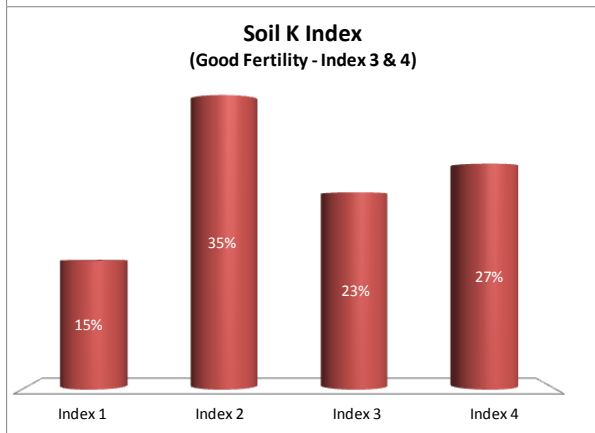

Soil Analysis Status and Trends

County	Meath
Year	2018
Enterprise	All Farms
Number of Samples	2,124

Soil Analysis Status and Trends

County	Meath
Year	2018
Enterprise	Dairy
Number of Samples	1,161

Soil Analysis Status and Trends

County	Meath
Year	2018
Enterprise	Drystock
Number of Samples	763

Soil Analysis Status and Trends

County	Meath
Year	2018
Enterprise	Tillage
Number of Samples	165