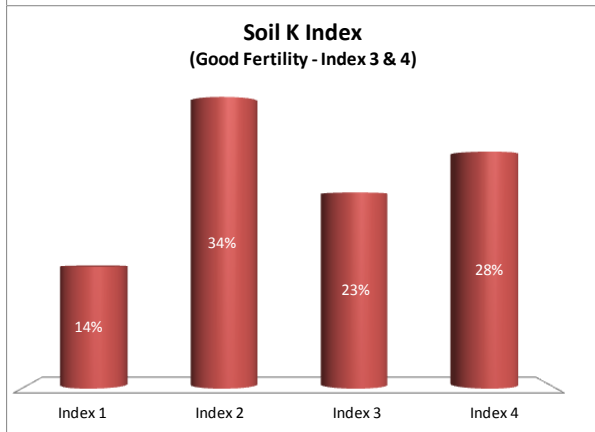

Soil Analysis Status and Trends

County	Meath
Year	2018
Enterprise	All Farms
Number of Samples	2,124

Soil Analysis Status and Trends

County	Meath
Year	2018
Enterprise	Dairy
Number of Samples	1,161

Soil Analysis Status and Trends

County	Meath
Year	2018
Enterprise	Drystock
Number of Samples	763

Soil Analysis Status and Trends

County	Meath
Year	2018
Enterprise	Tillage
Number of Samples	165