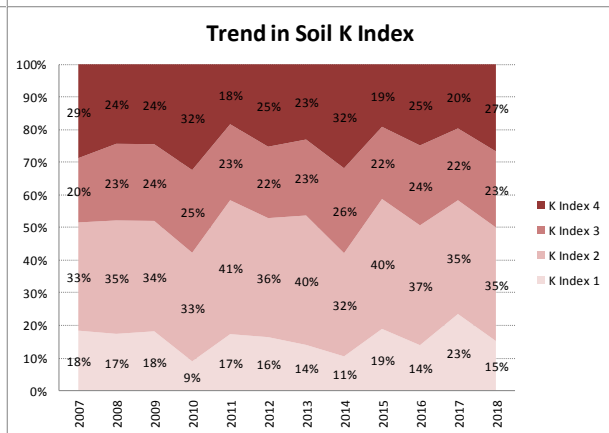

Soil Analysis Status and Trends

County	Meath
Year	2018
Enterprise	All Farms
Number of Samples	2,124

Soil Analysis Status and Trends

County	Meath
Year	2018
Enterprise	Dairy
Number of Samples	1,161

Soil Analysis Status and Trends

County	Meath
Year	2018
Enterprise	Drystock
Number of Samples	763

Soil Analysis Status and Trends

County	Meath
Year	2018
Enterprise	Tillage
Number of Samples	165