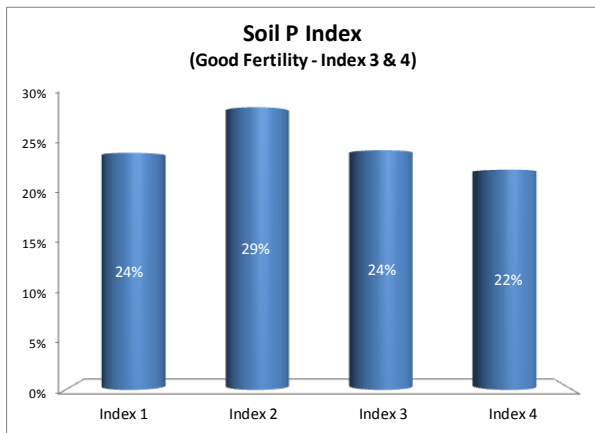

Soil Analysis Status and Trends

County	Meath
Year	2018
Enterprise	All Farms
Number of Samples	2,124

Soil Analysis Status and Trends

County	Meath
Year	2018
Enterprise	Dairy
Number of Samples	1,161

Soil Analysis Status and Trends

County	Meath
Year	2018
Enterprise	Drystock
Number of Samples	763

Soil Analysis Status and Trends

County	Meath
Year	2018
Enterprise	Tillage
Number of Samples	165