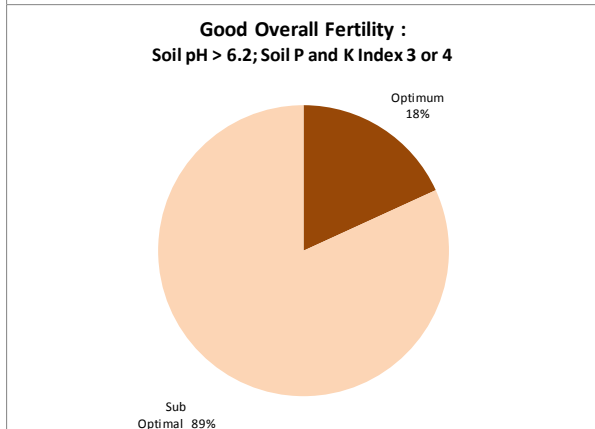

Soil Analysis Status and Trends

County	Meath
Year	2018
Enterprise	All Farms
Number of Samples	2,124

Soil Analysis Status and Trends

County	Meath
Year	2018
Enterprise	Dairy
Number of Samples	1,161

Soil Analysis Status and Trends

County	Meath
Year	2018
Enterprise	Drystock
Number of Samples	763

Soil Analysis Status and Trends

County	Meath
Year	2018
Enterprise	Tillage
Number of Samples	165