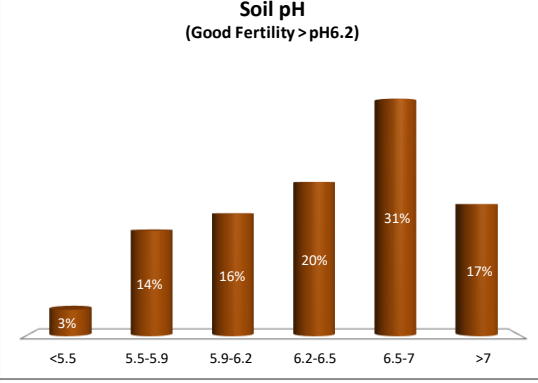

# Soil Analysis Status and Trends

County	Meath
Year	2020
Enterprise	All Farms
Number of Samples	1,149