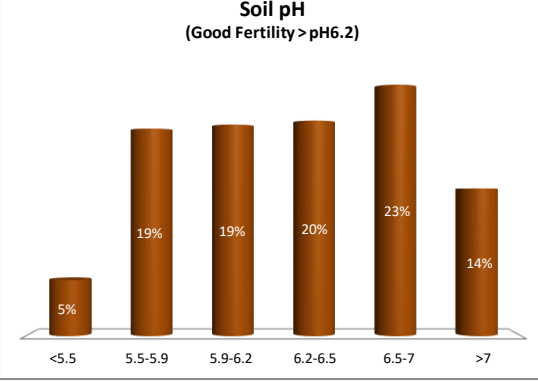

Soil Analysis Status and Trends

County	Meath
Year	2020
Enterprise	Drystock
Number of Samples	273