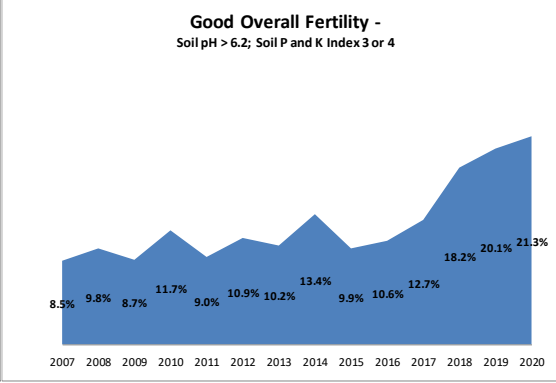

# Soil Analysis Status and Trends

County	Meath
Year	2020
Enterprise	All Farms
Number of Samples	1,149