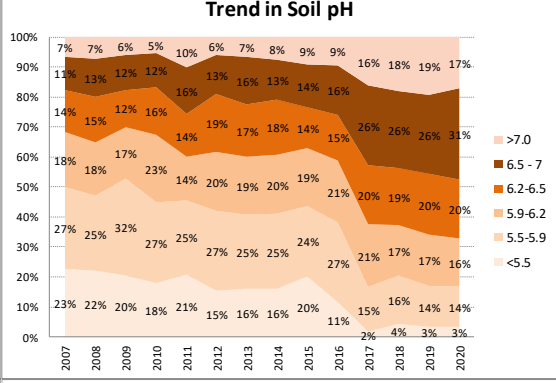

# Soil Analysis Status and Trends

County	Meath
Year	2020
Enterprise	All Farms
Number of Samples	1,149