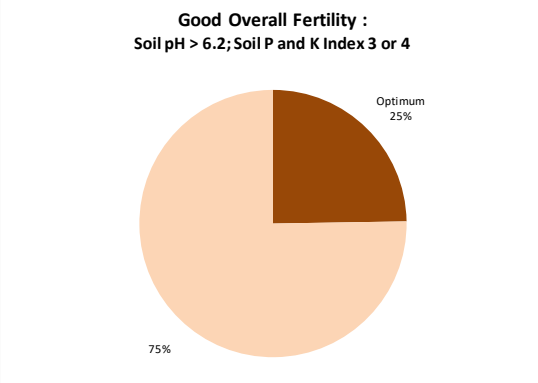

# Soil Analysis Status and Trends

County	Meath
Year	2020
Enterprise	All Farms
Number of Samples	1,149