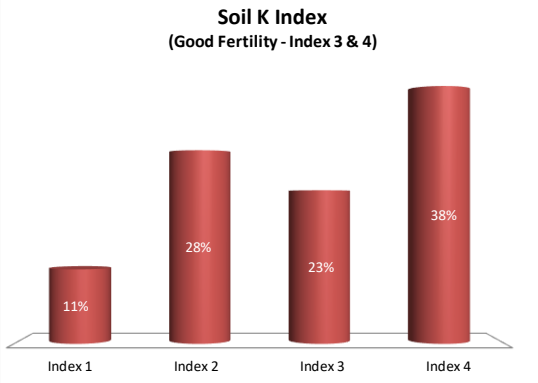

# Soil Analysis Status and Trends

County	Meath
Year	2020
Enterprise	All Farms
Number of Samples	1,149