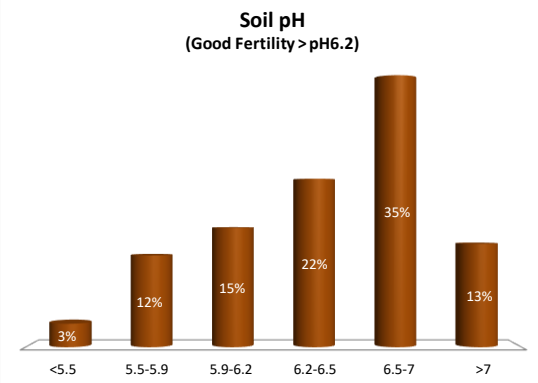

# Soil Analysis Status and Trends

County	Meath
Year	2020
Enterprise	All Farms
Number of Samples	1,149