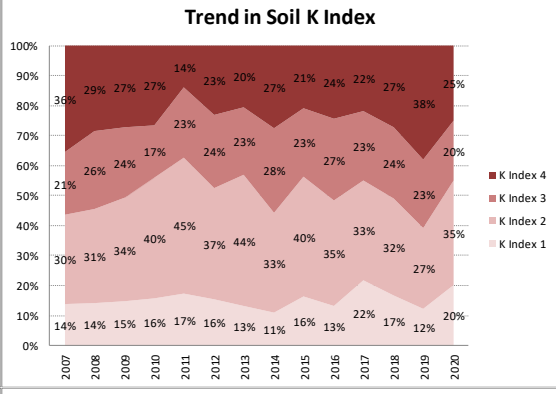

Soil Analysis Status and Trends

County	Meath
Year	2020
Enterprise	Drystock
Number of Samples	273