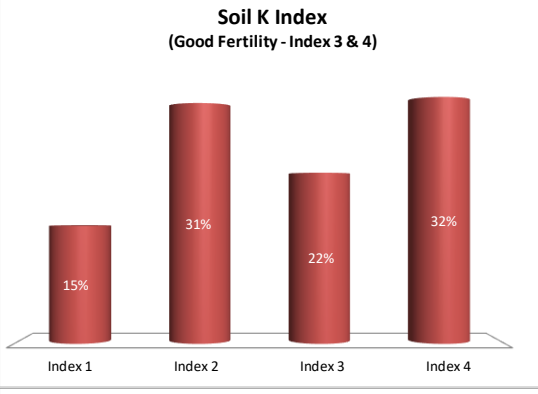

# Soil Analysis Status and Trends

County	Meath
Year	2020
Enterprise	All Farms
Number of Samples	1,149

# Soil Analysis Status and Trends

County	Meath
Year	2020
Enterprise	Drystock
Number of Samples	273