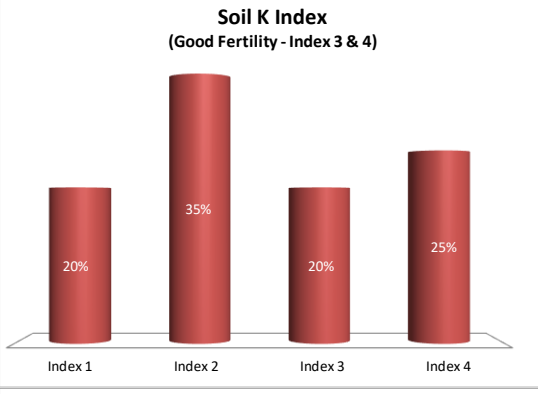

Soil Analysis Status and Trends

County	Meath
Year	2020
Enterprise	Drystock
Number of Samples	273