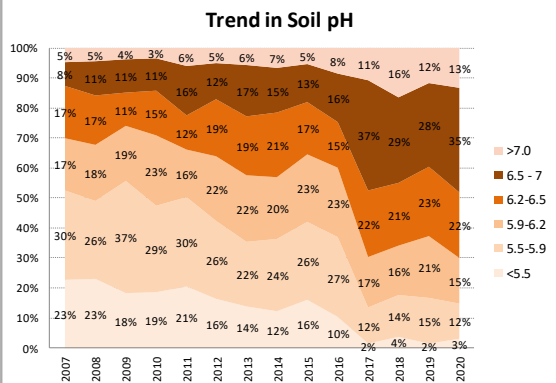

# Soil Analysis Status and Trends

County	Meath
Year	2020
Enterprise	All Farms
Number of Samples	1,149