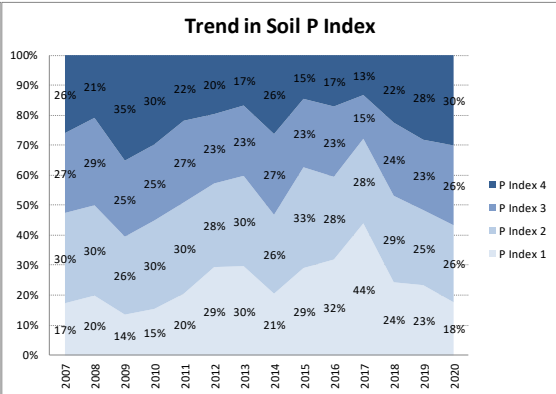

# Soil Analysis Status and Trends

County	Meath
Year	2020
Enterprise	All Farms
Number of Samples	1,149