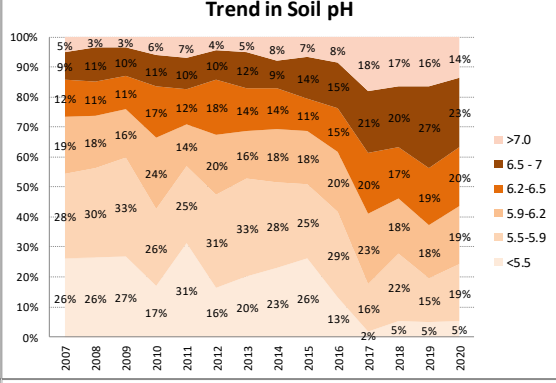

Soil Analysis Status and Trends

County	Meath
Year	2020
Enterprise	Drystock
Number of Samples	273