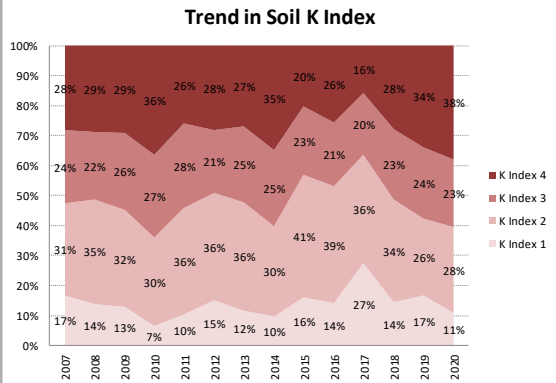

# Soil Analysis Status and Trends

County	Meath
Year	2020
Enterprise	All Farms
Number of Samples	1,149