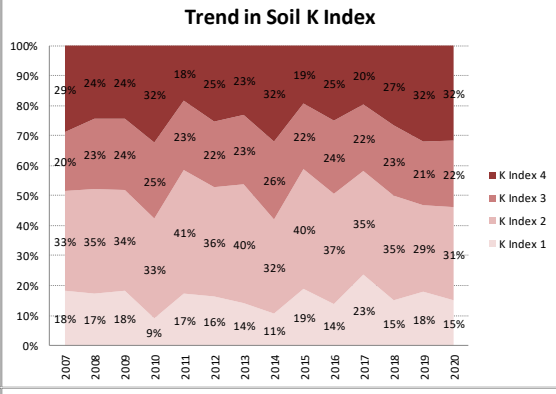

# Soil Analysis Status and Trends

County	Meath
Year	2020
Enterprise	All Farms
Number of Samples	1,149