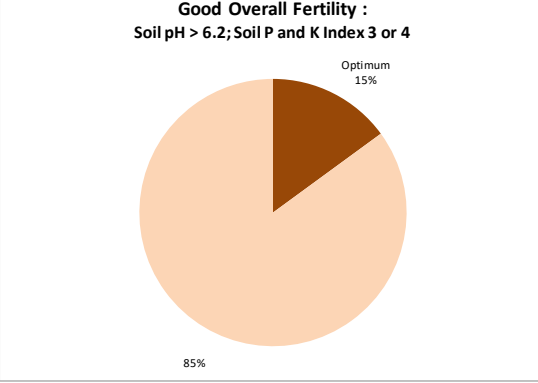

Soil Analysis Status and Trends

County	Meath
Year	2020
Enterprise	Drystock
Number of Samples	273