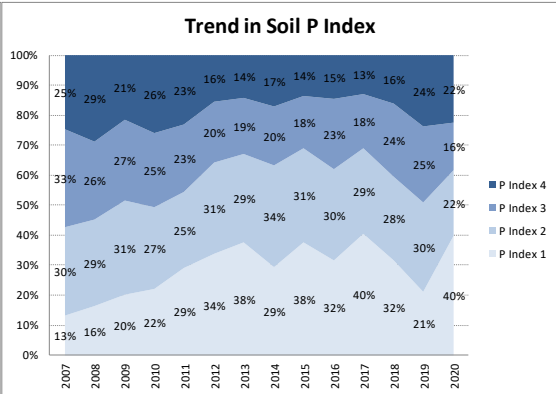

Soil Analysis Status and Trends

County	Meath
Year	2020
Enterprise	Drystock
Number of Samples	273