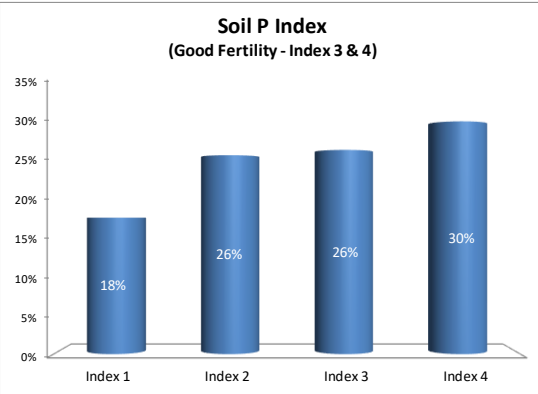

# Soil Analysis Status and Trends

County	Meath
Year	2020
Enterprise	All Farms
Number of Samples	1,149

# Soil Analysis Status and Trends

County	Meath
Year	2020
Enterprise	Drystock
Number of Samples	273