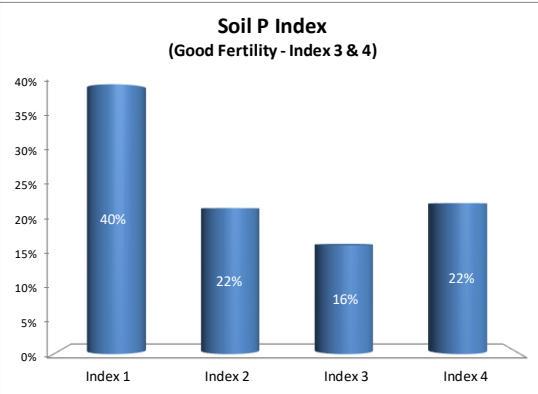

# Soil Analysis Status and Trends

County	Meath
Year	2020
Enterprise	All Farms
Number of Samples	1,149

# Soil Analysis Status and Trends

County	Meath
Year	2020
Enterprise	Drystock
Number of Samples	273