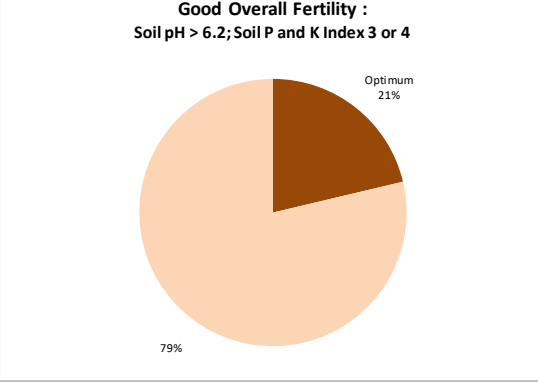

# Soil Analysis Status and Trends

County	Meath
Year	2020
Enterprise	All Farms
Number of Samples	1,149

# Soil Analysis Status and Trends

County	Meath
Year	2020
Enterprise	Drystock
Number of Samples	273