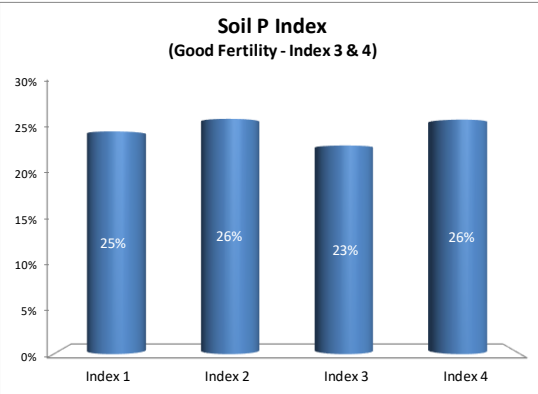

# Soil Analysis Status and Trends

County	Meath
Year	2020
Enterprise	All Farms
Number of Samples	1,149