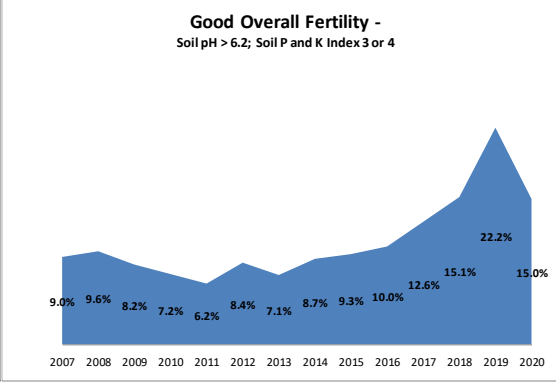

Soil Analysis Status and Trends

County	Meath
Year	2020
Enterprise	Drystock
Number of Samples	273