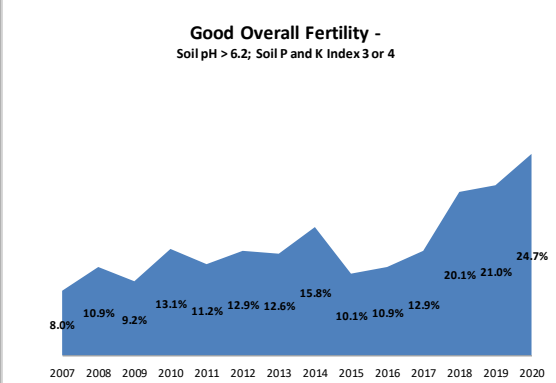

# Soil Analysis Status and Trends

County	Meath
Year	2020
Enterprise	All Farms
Number of Samples	1,149