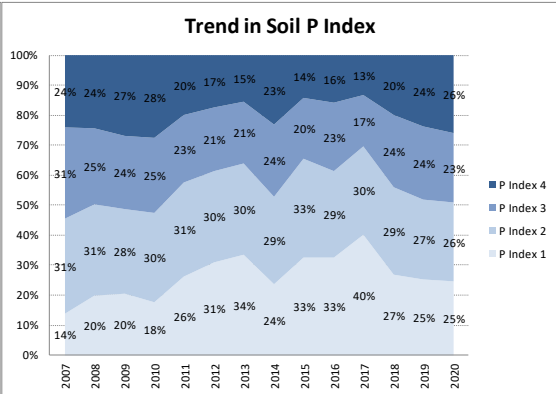

# Soil Analysis Status and Trends

County	Meath
Year	2020
Enterprise	All Farms
Number of Samples	1,149