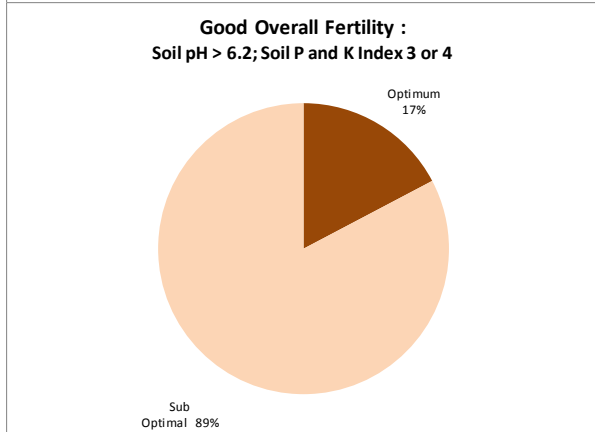

Soil Analysis Status and Trends

County	Monaghan
Year	2018
Enterprise	All Farms
Number of Samples	1,075

Soil Analysis Status and Trends

County	Monaghan
Year	2018
Enterprise	Dairy
Number of Samples	622

Soil Analysis Status and Trends