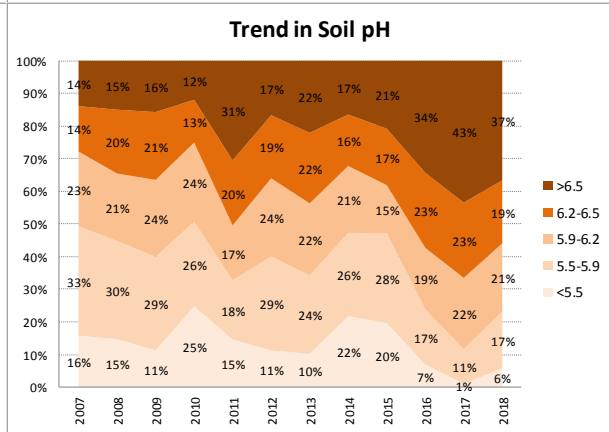

Soil Analysis Status and Trends

County	Monaghan
Year	2018
Enterprise	All Farms
Number of Samples	1,075

Soil Analysis Status and Trends

County	Monaghan
Year	2018
Enterprise	Dairy
Number of Samples	622

Soil Analysis Status and Trends