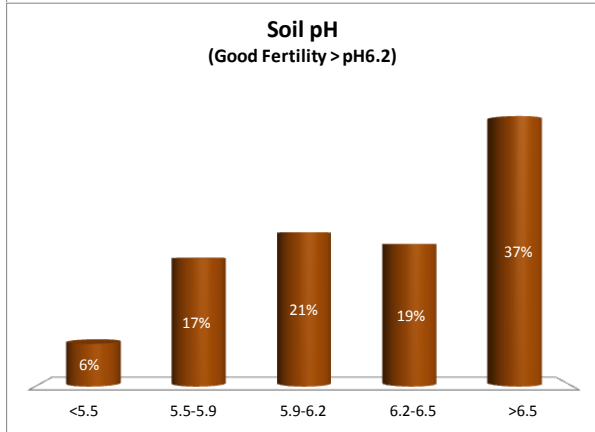

Soil Analysis Status and Trends

County	Monaghan
Year	2018
Enterprise	All Farms
Number of Samples	1,075

Soil Analysis Status and Trends

County	Monaghan
Year	2018
Enterprise	Dairy
Number of Samples	622

Soil Analysis Status and Trends