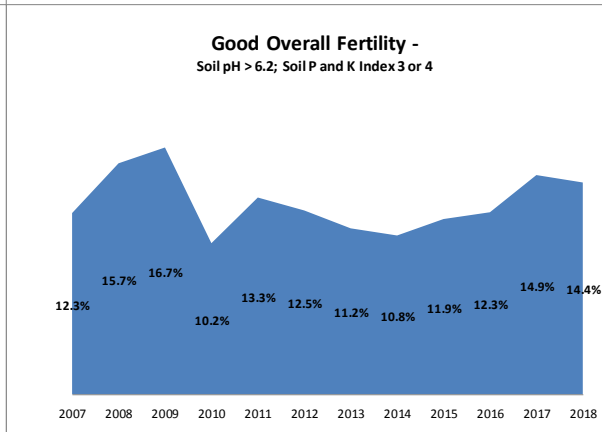

Soil Analysis Status and Trends

County	Monaghan
Year	2018
Enterprise	All Farms
Number of Samples	1,075

Soil Analysis Status and Trends

County	Monaghan
Year	2018
Enterprise	Dairy
Number of Samples	622

Soil Analysis Status and Trends