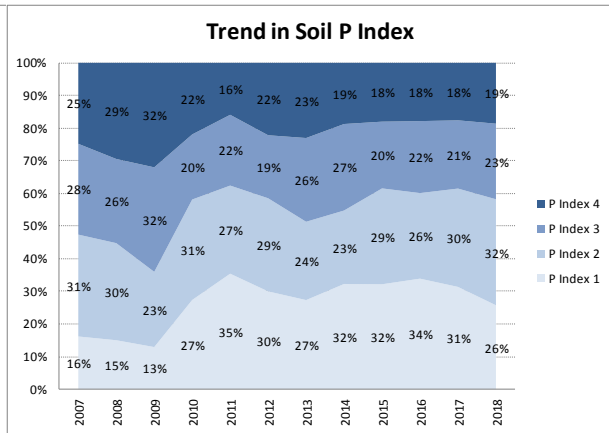

Soil Analysis Status and Trends

County	Monaghan
Year	2018
Enterprise	All Farms
Number of Samples	1,075

Soil Analysis Status and Trends

County	Monaghan
Year	2018
Enterprise	Dairy
Number of Samples	622

Soil Analysis Status and Trends