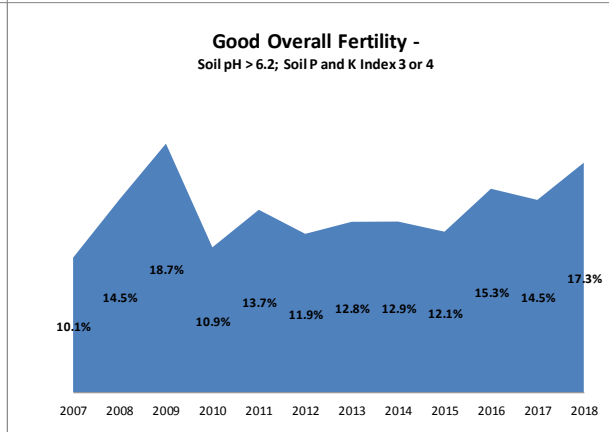

Soil Analysis Status and Trends

County	Monaghan
Year	2018
Enterprise	All Farms
Number of Samples	1,075

Soil Analysis Status and Trends

County	Monaghan
Year	2018
Enterprise	Dairy
Number of Samples	622

Soil Analysis Status and Trends