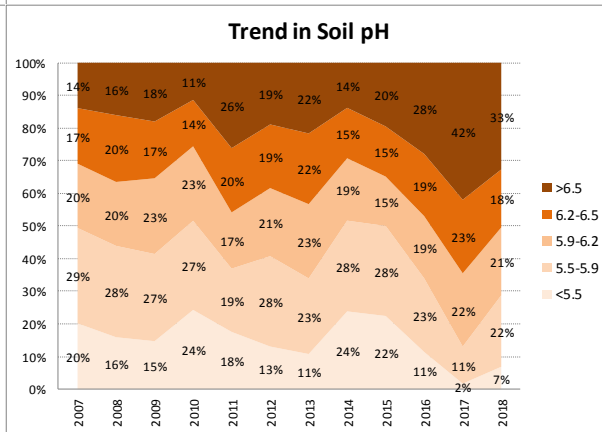

Soil Analysis Status and Trends

County	Monaghan
Year	2018
Enterprise	All Farms
Number of Samples	1,075

Soil Analysis Status and Trends

County	Monaghan
Year	2018
Enterprise	Dairy
Number of Samples	622

Soil Analysis Status and Trends