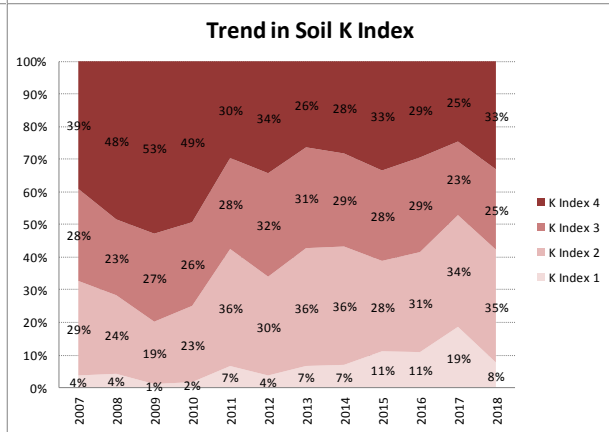

Soil Analysis Status and Trends

County	Monaghan
Year	2018
Enterprise	All Farms
Number of Samples	1,075

Soil Analysis Status and Trends

County	Monaghan
Year	2018
Enterprise	Dairy
Number of Samples	622

Soil Analysis Status and Trends