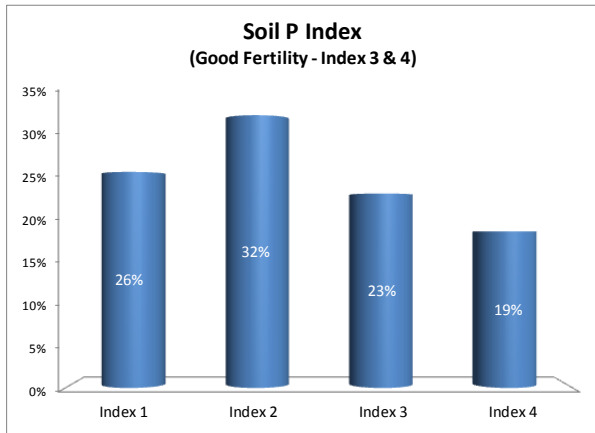

Soil Analysis Status and Trends

County	Monaghan
Year	2018
Enterprise	All Farms
Number of Samples	1,075

Soil Analysis Status and Trends

County	Monaghan
Year	2018
Enterprise	Dairy
Number of Samples	622

Soil Analysis Status and Trends