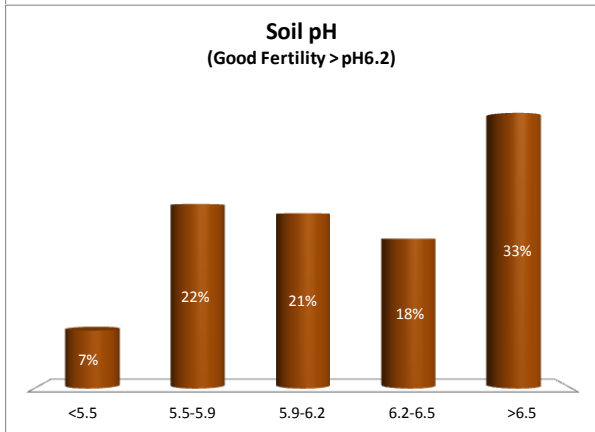

Soil Analysis Status and Trends

County	Monaghan
Year	2018
Enterprise	All Farms
Number of Samples	1,075

Soil Analysis Status and Trends

County	Monaghan
Year	2018
Enterprise	Dairy
Number of Samples	622

Soil Analysis Status and Trends