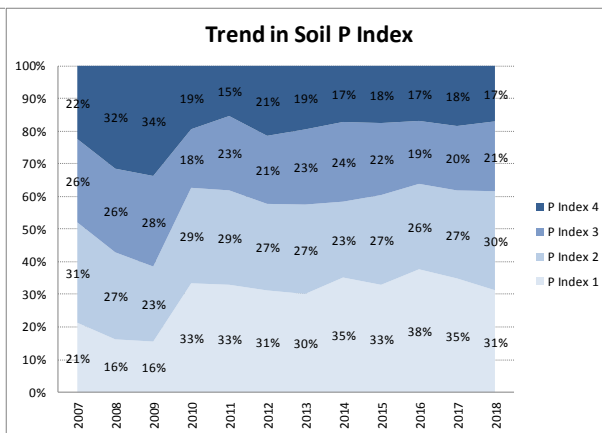

Soil Analysis Status and Trends

County	Monaghan
Year	2018
Enterprise	All Farms
Number of Samples	1,075

Soil Analysis Status and Trends

County	Monaghan
Year	2018
Enterprise	Dairy
Number of Samples	622

Soil Analysis Status and Trends