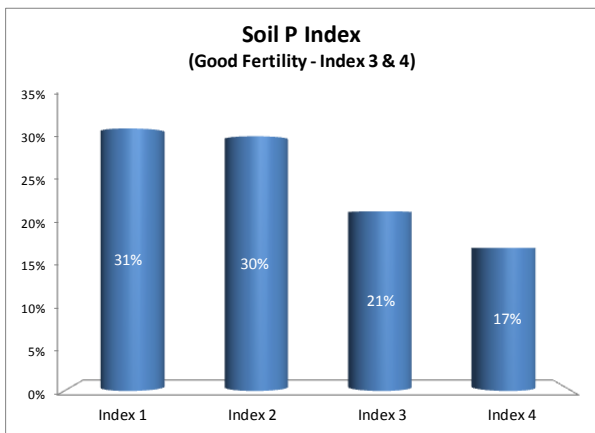

Soil Analysis Status and Trends

County	Monaghan
Year	2018
Enterprise	All Farms
Number of Samples	1,075

Soil Analysis Status and Trends

County	Monaghan
Year	2018
Enterprise	Dairy
Number of Samples	622

Soil Analysis Status and Trends