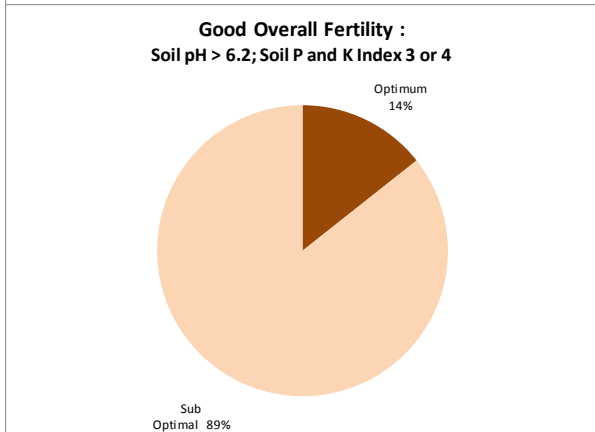

Soil Analysis Status and Trends

County	Monaghan
Year	2018
Enterprise	All Farms
Number of Samples	1,075

Soil Analysis Status and Trends

County	Monaghan
Year	2018
Enterprise	Dairy
Number of Samples	622

Soil Analysis Status and Trends