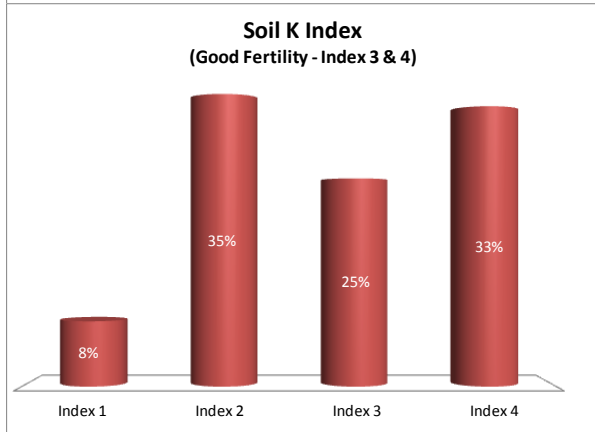

Soil Analysis Status and Trends

County	Monaghan
Year	2018
Enterprise	All Farms
Number of Samples	1,075

Soil Analysis Status and Trends

County	Monaghan
Year	2018
Enterprise	Dairy
Number of Samples	622

Soil Analysis Status and Trends