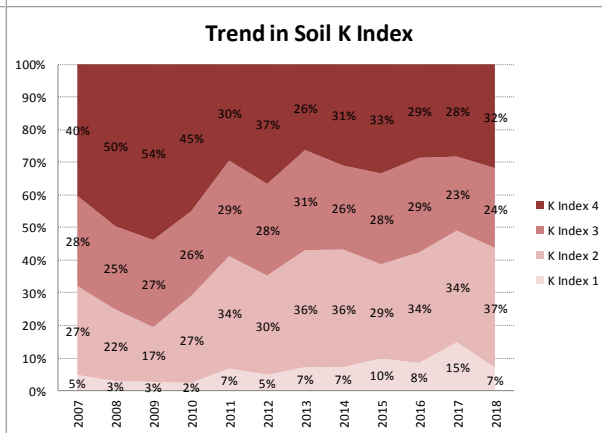

Soil Analysis Status and Trends

County	Monaghan
Year	2018
Enterprise	All Farms
Number of Samples	1,075

Soil Analysis Status and Trends

County	Monaghan
Year	2018
Enterprise	Dairy
Number of Samples	622

Soil Analysis Status and Trends