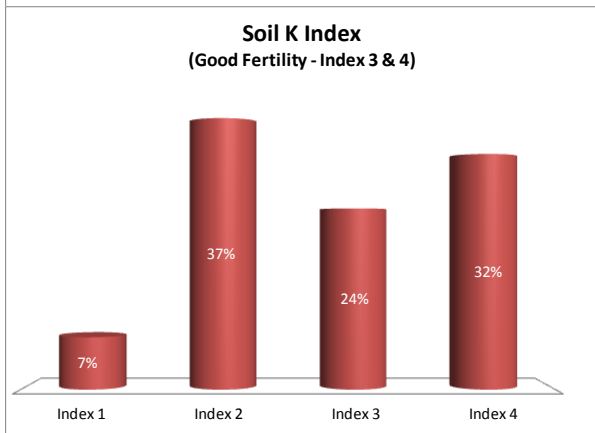

Soil Analysis Status and Trends

County	Monaghan
Year	2018
Enterprise	All Farms
Number of Samples	1,075

Soil Analysis Status and Trends

County	Monaghan
Year	2018
Enterprise	Dairy
Number of Samples	622

Soil Analysis Status and Trends