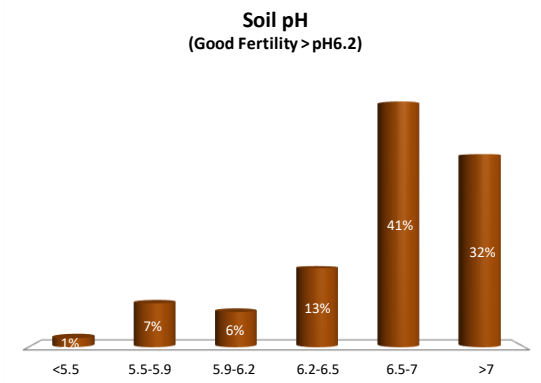

Soil Analysis Status and Trends

County	Offaly
Year	2020
Enterprise	Drystock
Number of Samples	69

Caution - Graphics based on low sample number