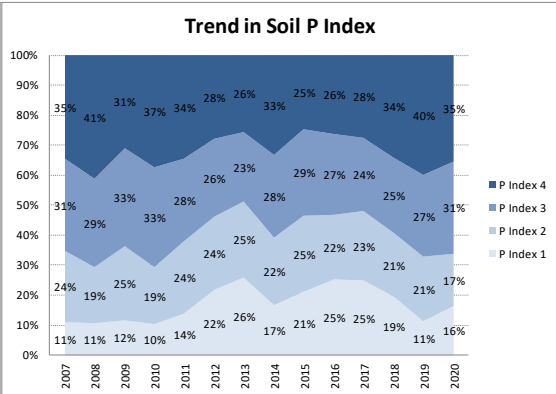

Soil Analysis Status and Trends

County	Offaly
Year	2020
Enterprise	All Farms
Number of Samples	189

Soil Analysis Status and Trends

County	Offaly
Year	2020
Enterprise	Dairy
Number of Samples	85

Caution - Graphics based on low sample number