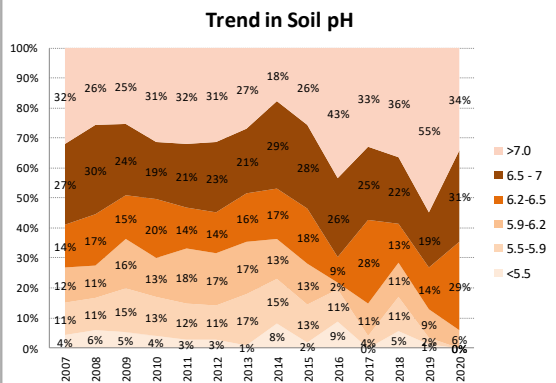

Soil Analysis Status and Trends

County	Offaly
Year	2020
Enterprise	All Farms
Number of Samples	189

Soil Analysis Status and Trends

County	Offaly
Year	2020
Enterprise	Dairy
Number of Samples	85

Caution - Graphics based on low sample number