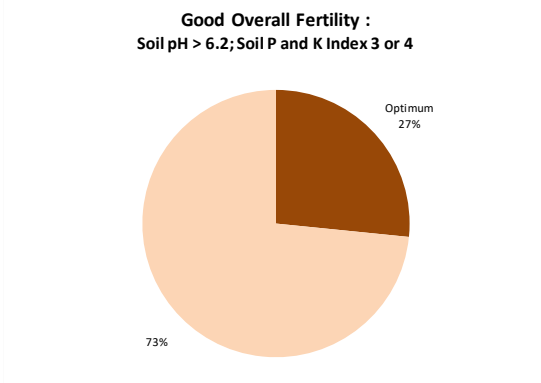

Soil Analysis Status and Trends

County	Offaly
Year	2020
Enterprise	Drystock
Number of Samples	69

Caution - Graphics based on low sample number