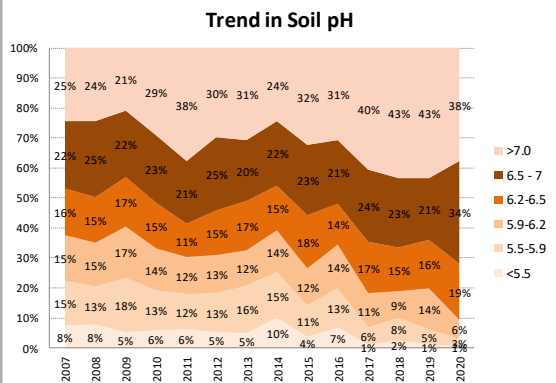

Soil Analysis Status and Trends

County	Offaly
Year	2020
Enterprise	All Farms
Number of Samples	189

Soil Analysis Status and Trends

County	Offaly
Year	2020
Enterprise	Dairy
Number of Samples	85

Caution - Graphics based on low sample number