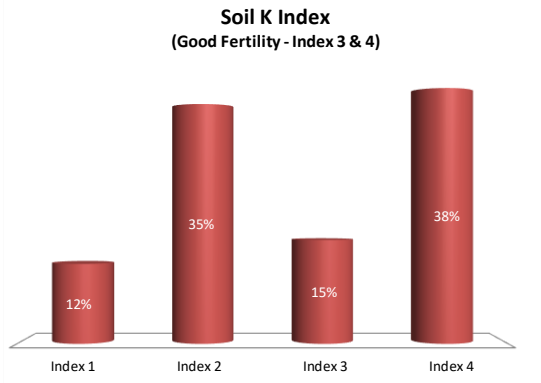

Soil Analysis Status and Trends

County	Offaly
Year	2020
Enterprise	All Farms
Number of Samples	189

Soil Analysis Status and Trends

County	Offaly
Year	2020
Enterprise	Dairy
Number of Samples	85

Caution - Graphics based on low sample number

Caution - Graphics based on low sample number