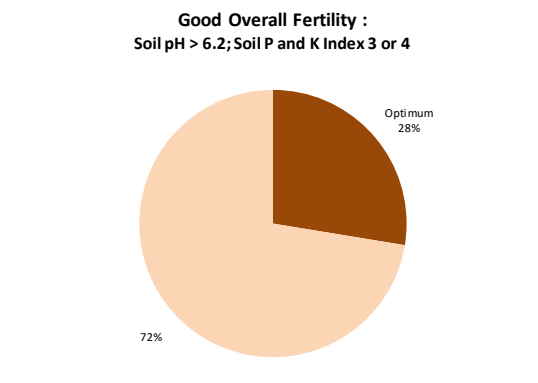

Soil Analysis Status and Trends

County	Offaly
Year	2020
Enterprise	All Farms
Number of Samples	189

Soil Analysis Status and Trends

County	Offaly
Year	2020
Enterprise	Dairy
Number of Samples	85

Caution - Graphics based on low sample number

Caution - Graphics based on low sample number