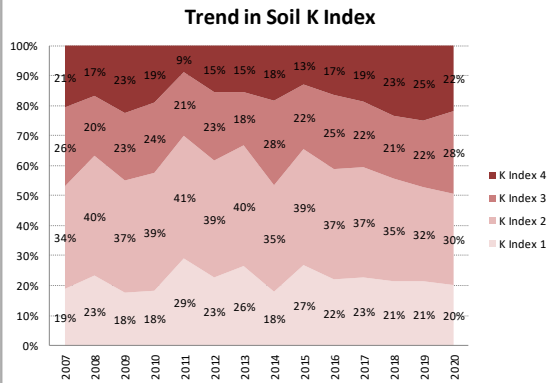

Soil Analysis Status and Trends

County	Offaly
Year	2020
Enterprise	Drystock
Number of Samples	69

Caution - Graphics based on low sample number