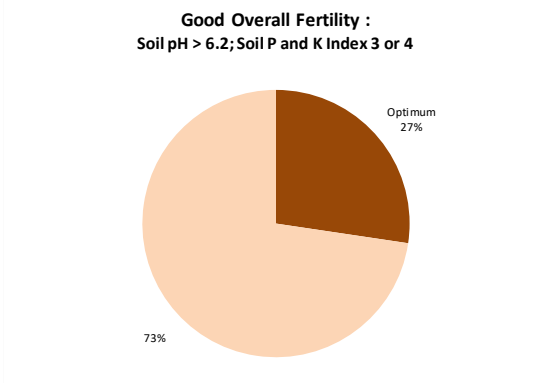

Soil Analysis Status and Trends

County	Offaly
Year	2020
Enterprise	All Farms
Number of Samples	189

Soil Analysis Status and Trends

County	Offaly
Year	2020
Enterprise	Dairy
Number of Samples	85

Caution - Graphics based on low sample number

Caution - Graphics based on low sample number