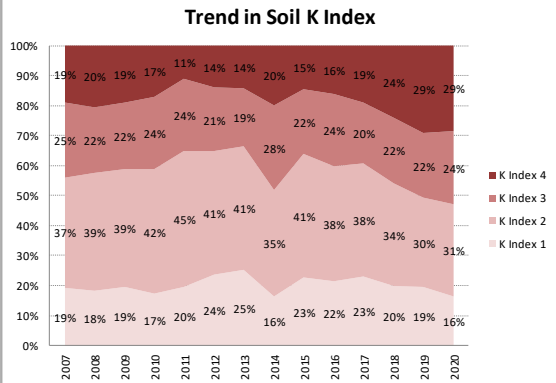

Soil Analysis Status and Trends

County	Offaly
Year	2020
Enterprise	All Farms
Number of Samples	189

Soil Analysis Status and Trends

County	Offaly
Year	2020
Enterprise	Dairy
Number of Samples	85

Caution - Graphics based on low sample number