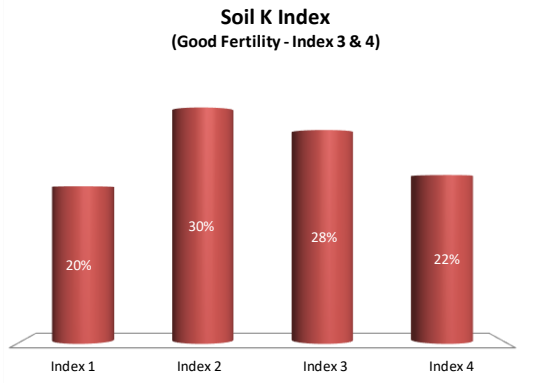

Soil Analysis Status and Trends

County	Offaly
Year	2020
Enterprise	Drystock
Number of Samples	69

Caution - Graphics based on low sample number