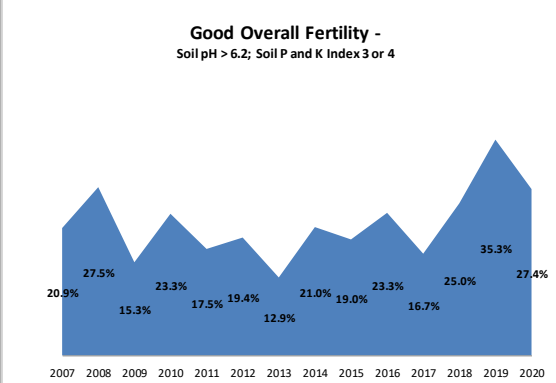

Soil Analysis Status and Trends

County	Offaly
Year	2020
Enterprise	All Farms
Number of Samples	189

Soil Analysis Status and Trends

County	Offaly
Year	2020
Enterprise	Dairy
Number of Samples	85

Caution - Graphics based on low sample number