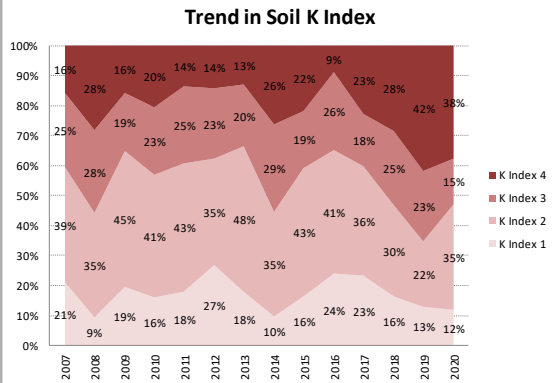

Soil Analysis Status and Trends

County	Offaly
Year	2020
Enterprise	All Farms
Number of Samples	189

Soil Analysis Status and Trends

County	Offaly
Year	2020
Enterprise	Dairy
Number of Samples	85

Caution - Graphics based on low sample number