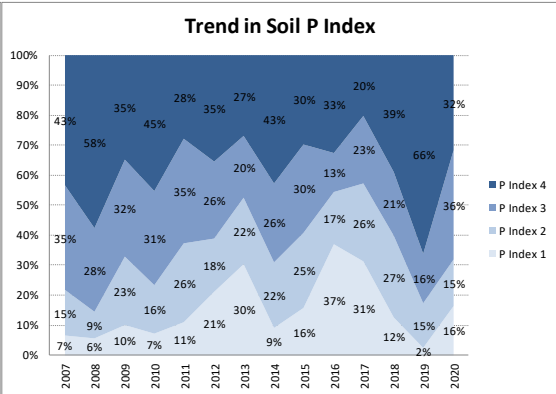

Soil Analysis Status and Trends

County	Offaly
Year	2020
Enterprise	All Farms
Number of Samples	189

Soil Analysis Status and Trends

County	Offaly
Year	2020
Enterprise	Dairy
Number of Samples	85

Caution - Graphics based on low sample number