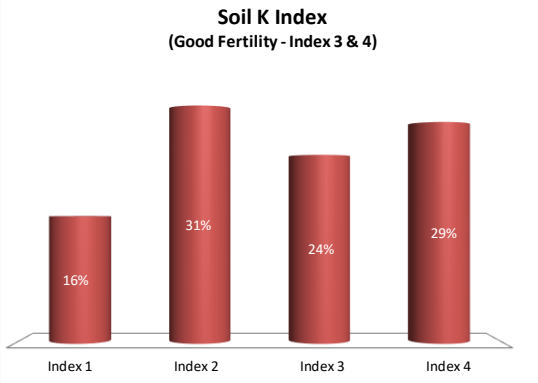

Soil Analysis Status and Trends

County	Offaly
Year	2020
Enterprise	All Farms
Number of Samples	189

Soil Analysis Status and Trends

County	Offaly
Year	2020
Enterprise	Dairy
Number of Samples	85

Caution - Graphics based on low sample number

Caution - Graphics based on low sample number