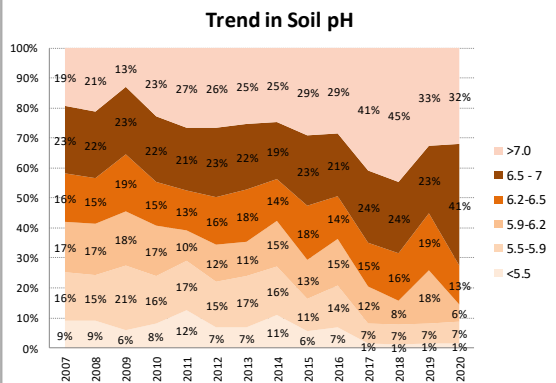

Soil Analysis Status and Trends

County	Offaly
Year	2020
Enterprise	Drystock
Number of Samples	69

Caution - Graphics based on low sample number