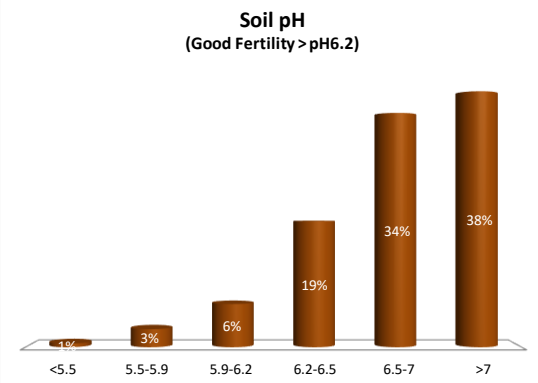

Soil Analysis Status and Trends

County	Offaly
Year	2020
Enterprise	All Farms
Number of Samples	189

Soil Analysis Status and Trends

County	Offaly
Year	2020
Enterprise	Dairy
Number of Samples	85

Caution - Graphics based on low sample number

Caution - Graphics based on low sample number