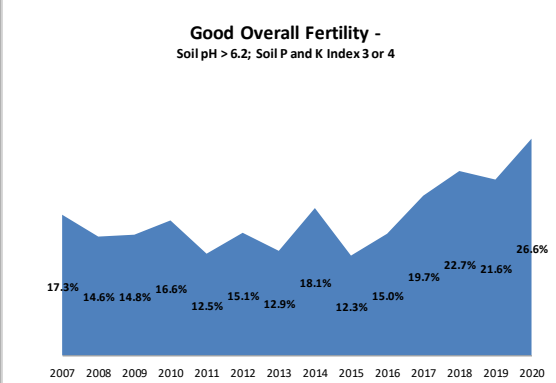

Soil Analysis Status and Trends

County	Offaly
Year	2020
Enterprise	Drystock
Number of Samples	69

Caution - Graphics based on low sample number