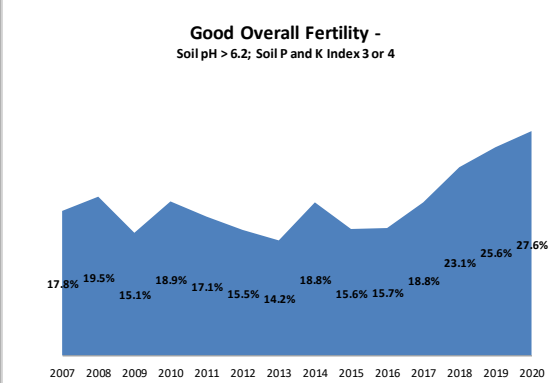

Soil Analysis Status and Trends

County	Offaly
Year	2020
Enterprise	All Farms
Number of Samples	189

Soil Analysis Status and Trends

County	Offaly
Year	2020
Enterprise	Dairy
Number of Samples	85

Caution - Graphics based on low sample number