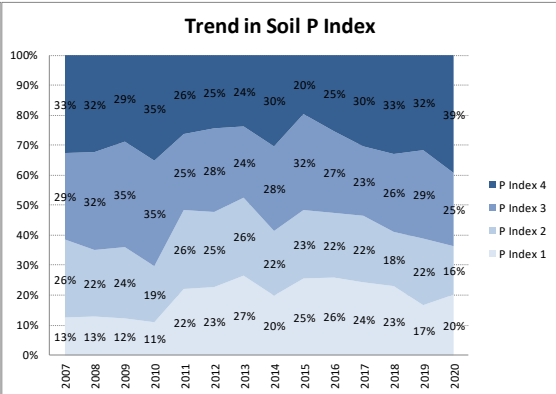

Soil Analysis Status and Trends

County	Offaly
Year	2020
Enterprise	Drystock
Number of Samples	69

Caution - Graphics based on low sample number