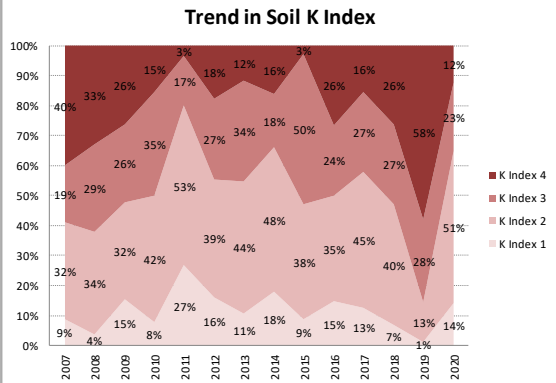

County	Roscommon
Year	2020
Enterprise	All Farms
Number of Samples	202

County	Roscommon
Year	2020
Enterprise	Dairy
Number of Samples	57

Caution - Graphics based on low sample number

# Soil Analysis Status and Trends

County	Roscommon
Year	2020
Enterprise	Drystock
Number of Samples	145