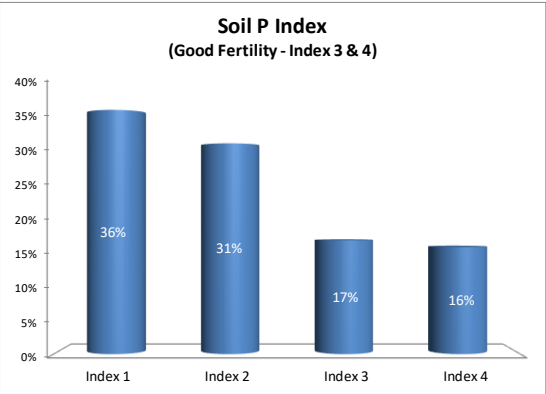

County	Roscommon
Year	2020
Enterprise	All Farms
Number of Samples	202

County	Roscommon
Year	2020
Enterprise	Dairy
Number of Samples	57

Caution - Graphics based on low sample number

# Soil Analysis Status and Trends

County	Roscommon
Year	2020
Enterprise	Drystock
Number of Samples	145