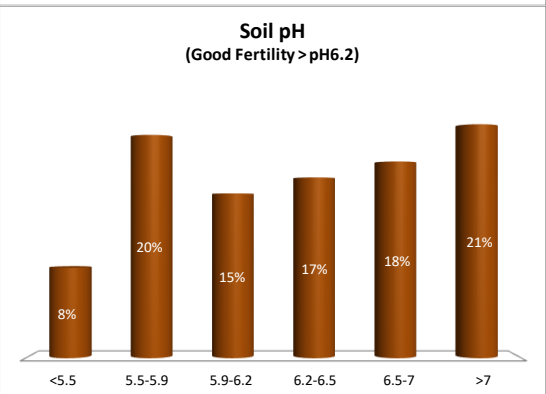

County	Roscommon
Year	2020
Enterprise	All Farms
Number of Samples	202

County	Roscommon
Year	2020
Enterprise	Dairy
Number of Samples	57

Caution - Graphics based on low sample number