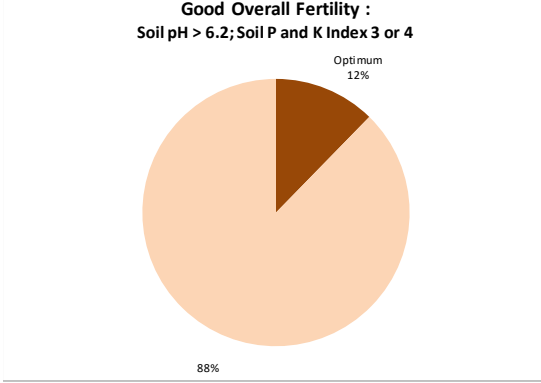

County	Roscommon
Year	2020
Enterprise	All Farms
Number of Samples	202

County	Roscommon
Year	2020
Enterprise	Dairy
Number of Samples	57

Caution - Graphics based on low sample number

# Soil Analysis Status and Trends

County	Roscommon
Year	2020
Enterprise	Drystock
Number of Samples	145