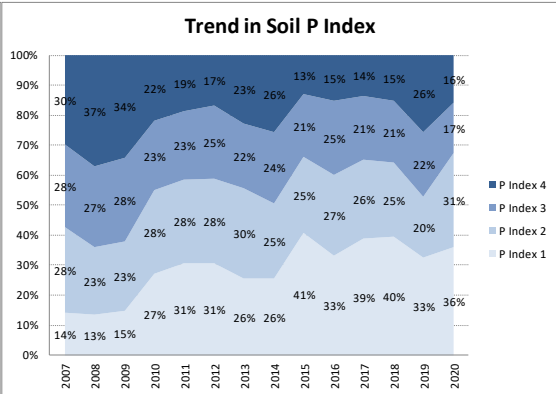

County	Roscommon
Year	2020
Enterprise	All Farms
Number of Samples	202

County	Roscommon
Year	2020
Enterprise	Dairy
Number of Samples	57

Caution - Graphics based on low sample number

# Soil Analysis Status and Trends

County	Roscommon
Year	2020
Enterprise	Drystock
Number of Samples	145