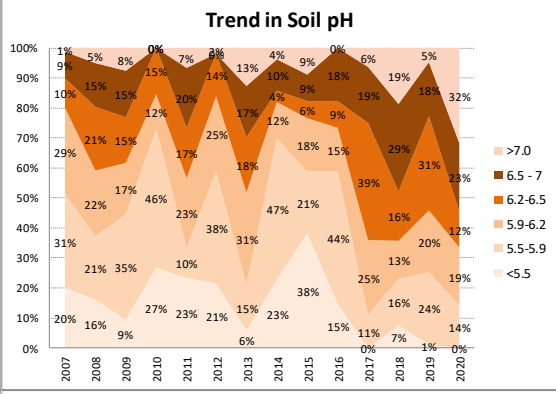

County	Roscommon
Year	2020
Enterprise	All Farms
Number of Samples	202

County	Roscommon
Year	2020
Enterprise	Dairy
Number of Samples	57

Caution - Graphics based on low sample number

# Soil Analysis Status and Trends

County	Roscommon
Year	2020
Enterprise	Drystock
Number of Samples	145