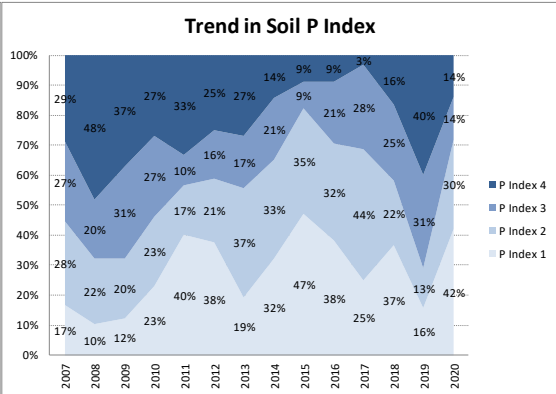

County	Roscommon
Year	2020
Enterprise	All Farms
Number of Samples	202

County	Roscommon
Year	2020
Enterprise	Dairy
Number of Samples	57

Caution - Graphics based on low sample number

# Soil Analysis Status and Trends

County	Roscommon
Year	2020
Enterprise	Drystock
Number of Samples	145