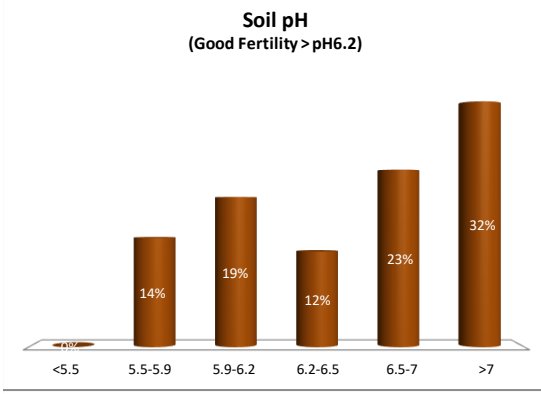

County	Roscommon
Year	2020
Enterprise	All Farms
Number of Samples	202

County	Roscommon
Year	2020
Enterprise	Dairy
Number of Samples	57

Caution - Graphics based on low sample number

# Soil Analysis Status and Trends

County	Roscommon
Year	2020
Enterprise	Drystock
Number of Samples	145