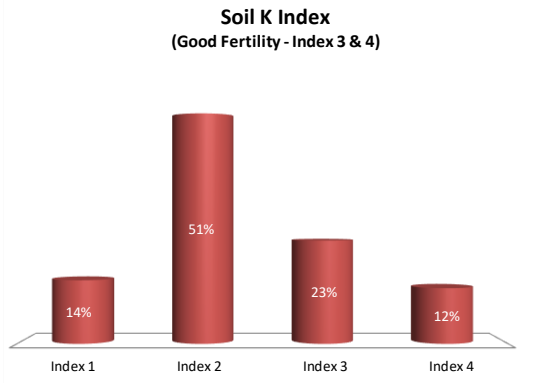

County	Roscommon
Year	2020
Enterprise	All Farms
Number of Samples	202

County	Roscommon
Year	2020
Enterprise	Dairy
Number of Samples	57

Caution - Graphics based on low sample number

# Soil Analysis Status and Trends

County	Roscommon
Year	2020
Enterprise	Drystock
Number of Samples	145