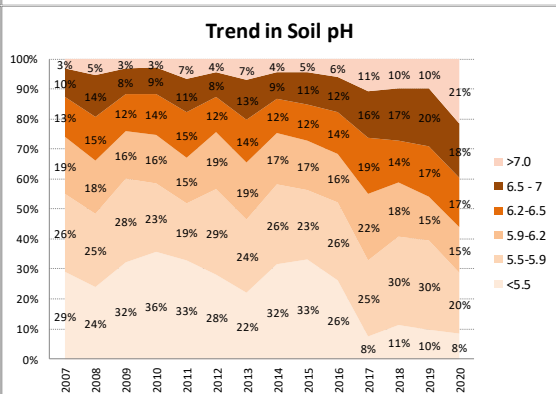

County	Roscommon
Year	2020
Enterprise	All Farms
Number of Samples	202

County	Roscommon
Year	2020
Enterprise	Dairy
Number of Samples	57

Caution - Graphics based on low sample number

# Soil Analysis Status and Trends

County	Roscommon
Year	2020
Enterprise	Drystock
Number of Samples	145