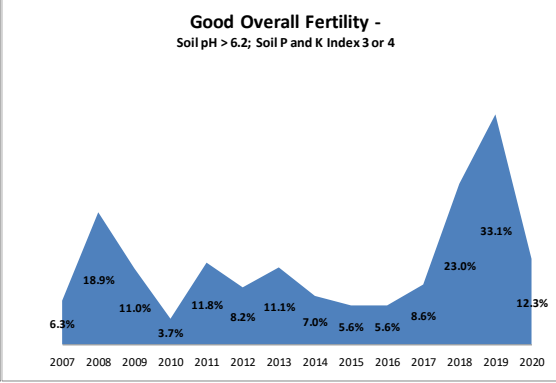

County	Roscommon
Year	2020
Enterprise	All Farms
Number of Samples	202

County	Roscommon
Year	2020
Enterprise	Dairy
Number of Samples	57

Caution - Graphics based on low sample number

# Soil Analysis Status and Trends

County	Roscommon
Year	2020
Enterprise	Drystock
Number of Samples	145