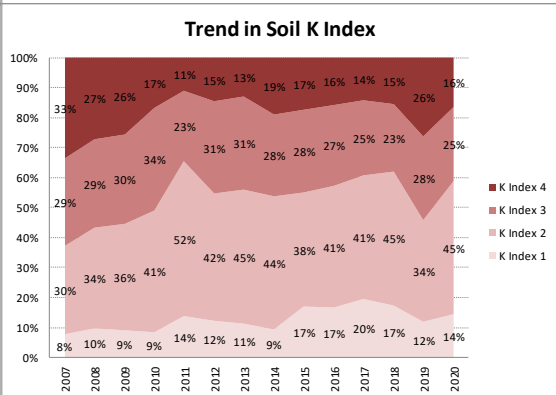

County	Roscommon
Year	2020
Enterprise	All Farms
Number of Samples	202

County	Roscommon
Year	2020
Enterprise	Dairy
Number of Samples	57

Caution - Graphics based on low sample number