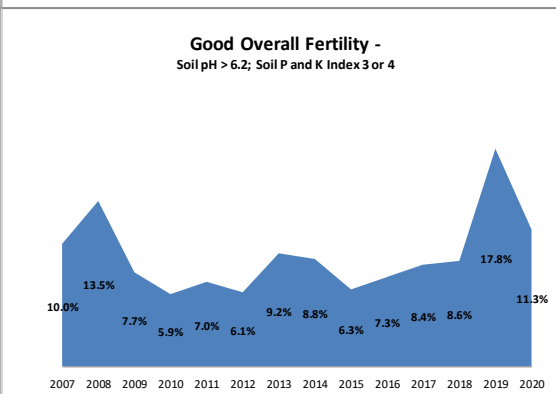

County	Roscommon
Year	2020
Enterprise	All Farms
Number of Samples	202

County	Roscommon
Year	2020
Enterprise	Dairy
Number of Samples	57

Caution - Graphics based on low sample number