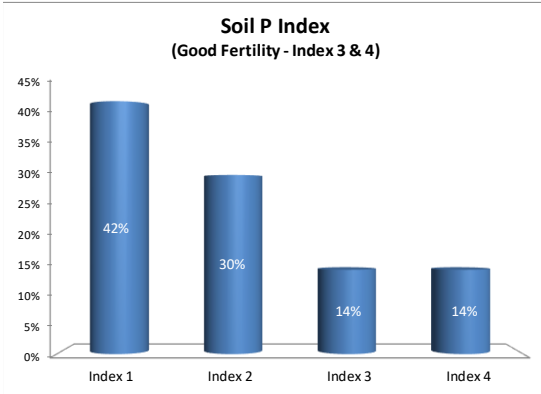

County	Roscommon
Year	2020
Enterprise	All Farms
Number of Samples	202

County	Roscommon
Year	2020
Enterprise	Dairy
Number of Samples	57

Caution - Graphics based on low sample number

# Soil Analysis Status and Trends

County	Roscommon
Year	2020
Enterprise	Drystock
Number of Samples	145