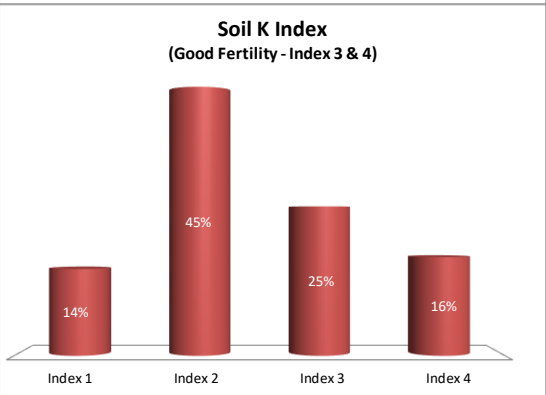

County	Roscommon
Year	2020
Enterprise	All Farms
Number of Samples	202

County	Roscommon
Year	2020
Enterprise	Dairy
Number of Samples	57

Caution - Graphics based on low sample number