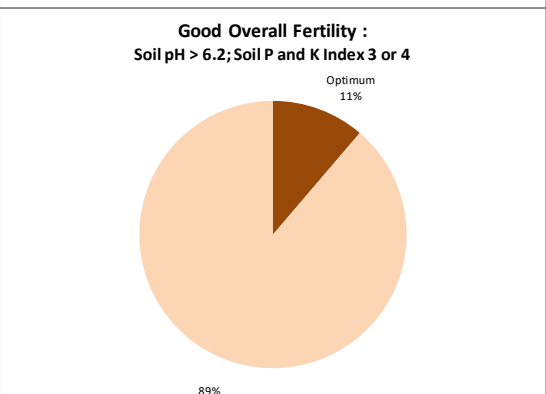

County	Roscommon
Year	2020
Enterprise	All Farms
Number of Samples	202

County	Roscommon
Year	2020
Enterprise	Dairy
Number of Samples	57

Caution - Graphics based on low sample number

# Soil Analysis Status and Trends

County	Roscommon
Year	2020
Enterprise	Drystock
Number of Samples	145