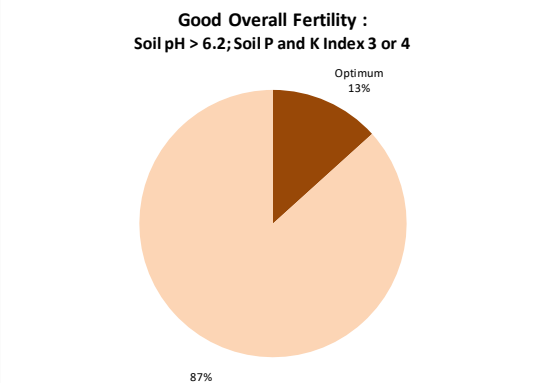

# Soil Analysis Status and Trends

County	Sligo
Year	2020
Enterprise	All Farms
Number of Samples	357

# Soil Analysis Status and Trends

County	Sligo
Year	2020
Enterprise	Drystock
Number of Samples	180