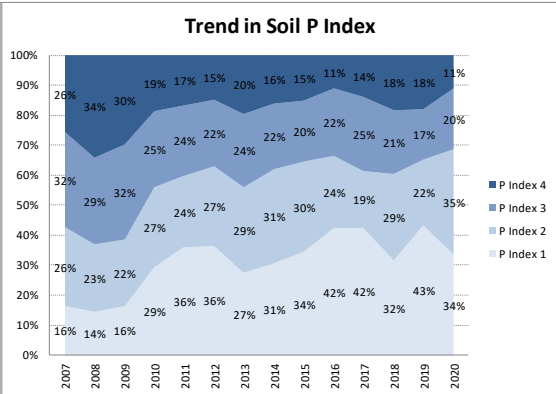

# Soil Analysis Status and Trends

County	Sligo
Year	2020
Enterprise	All Farms
Number of Samples	357

# Soil Analysis Status and Trends

County	Sligo
Year	2020
Enterprise	Drystock
Number of Samples	180