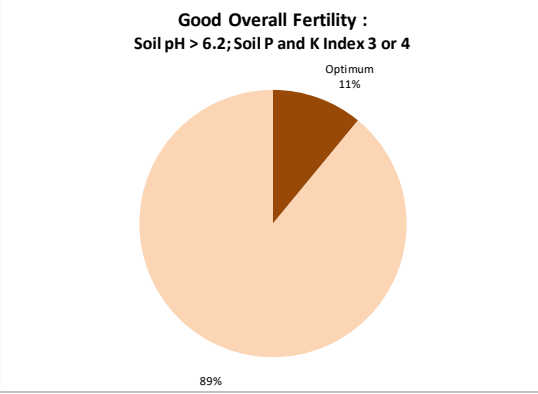

# Soil Analysis Status and Trends

County	Sligo
Year	2020
Enterprise	All Farms
Number of Samples	357

# Soil Analysis Status and Trends

County	Sligo
Year	2020
Enterprise	Drystock
Number of Samples	180