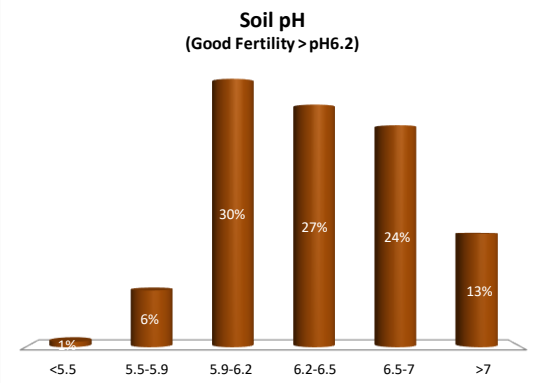

# Soil Analysis Status and Trends

County	Sligo
Year	2020
Enterprise	All Farms
Number of Samples	357

# Soil Analysis Status and Trends

County	Sligo
Year	2020
Enterprise	Drystock
Number of Samples	180