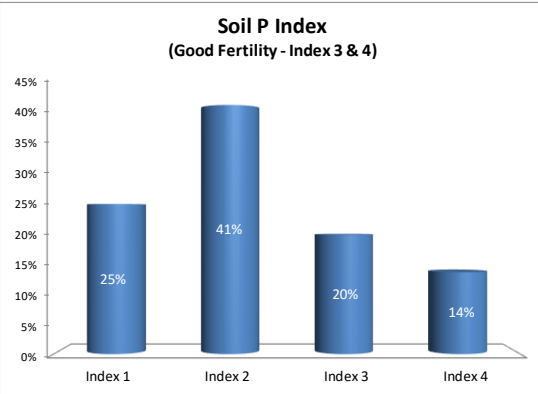

# Soil Analysis Status and Trends

County	Sligo
Year	2020
Enterprise	All Farms
Number of Samples	357

# Soil Analysis Status and Trends

County	Sligo
Year	2020
Enterprise	Drystock
Number of Samples	180