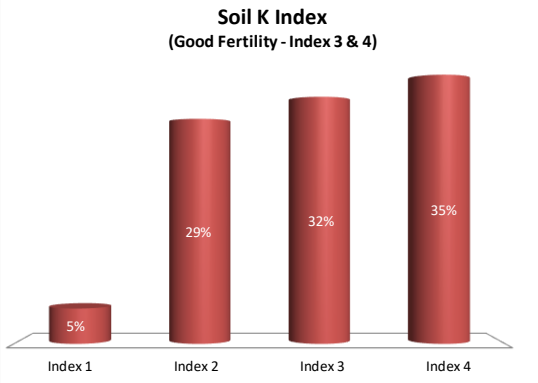

# Soil Analysis Status and Trends

County	Sligo
Year	2020
Enterprise	All Farms
Number of Samples	357

# Soil Analysis Status and Trends

County	Sligo
Year	2020
Enterprise	Drystock
Number of Samples	180