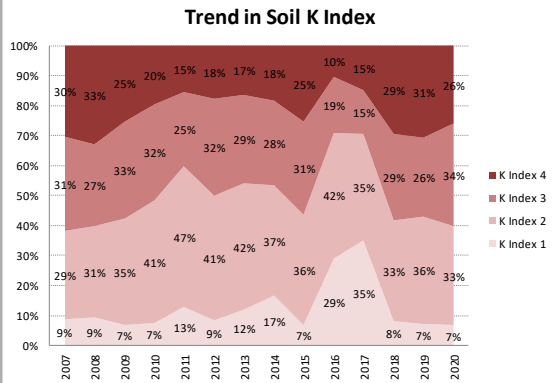

# Soil Analysis Status and Trends

County	Sligo
Year	2020
Enterprise	All Farms
Number of Samples	357

# Soil Analysis Status and Trends

County	Sligo
Year	2020
Enterprise	Drystock
Number of Samples	180