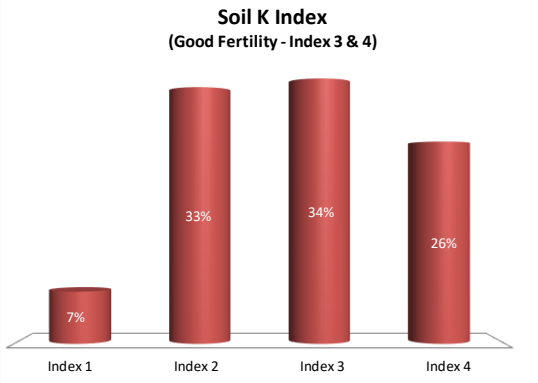

# Soil Analysis Status and Trends

County	Sligo
Year	2020
Enterprise	All Farms
Number of Samples	357

# Soil Analysis Status and Trends

County	Sligo
Year	2020
Enterprise	Drystock
Number of Samples	180