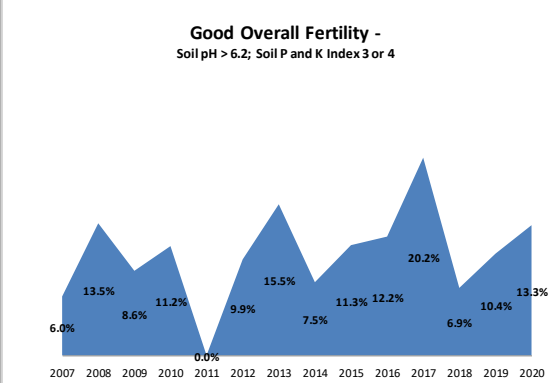

# Soil Analysis Status and Trends

County	Sligo
Year	2020
Enterprise	All Farms
Number of Samples	357

# Soil Analysis Status and Trends

County	Sligo
Year	2020
Enterprise	Drystock
Number of Samples	180