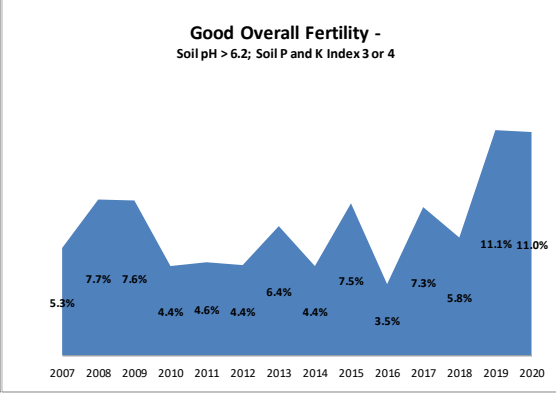

# Soil Analysis Status and Trends

County	Sligo
Year	2020
Enterprise	All Farms
Number of Samples	357