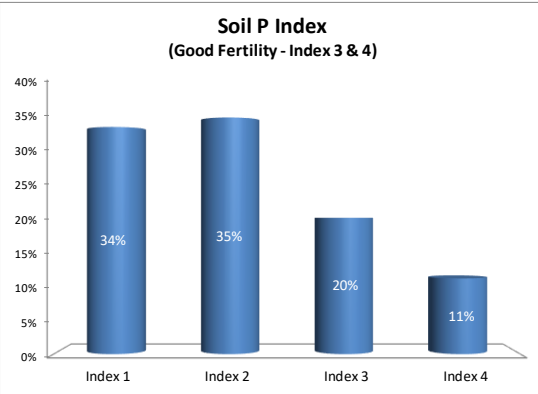

# Soil Analysis Status and Trends

County	Sligo
Year	2020
Enterprise	All Farms
Number of Samples	357

# Soil Analysis Status and Trends

County	Sligo
Year	2020
Enterprise	Drystock
Number of Samples	180