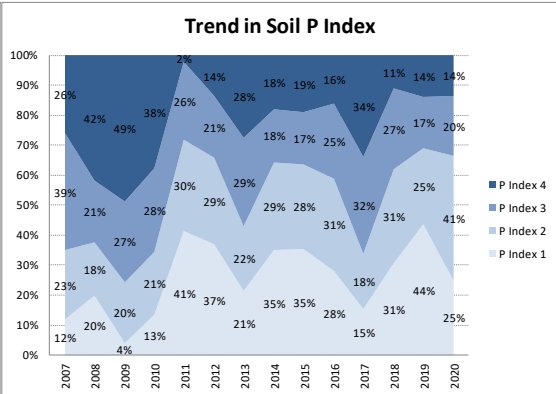

# Soil Analysis Status and Trends

County	Sligo
Year	2020
Enterprise	All Farms
Number of Samples	357

# Soil Analysis Status and Trends

County	Sligo
Year	2020
Enterprise	Drystock
Number of Samples	180