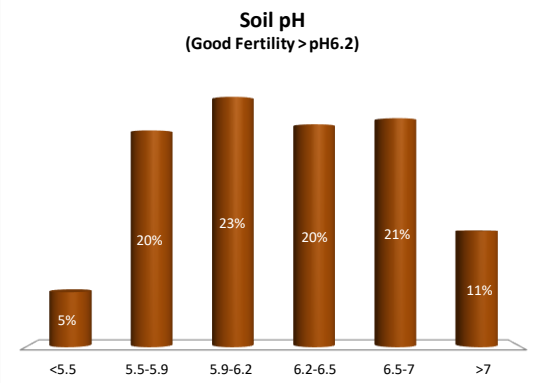

# Soil Analysis Status and Trends

County	Sligo
Year	2020
Enterprise	All Farms
Number of Samples	357

# Soil Analysis Status and Trends

County	Sligo
Year	2020
Enterprise	Drystock
Number of Samples	180