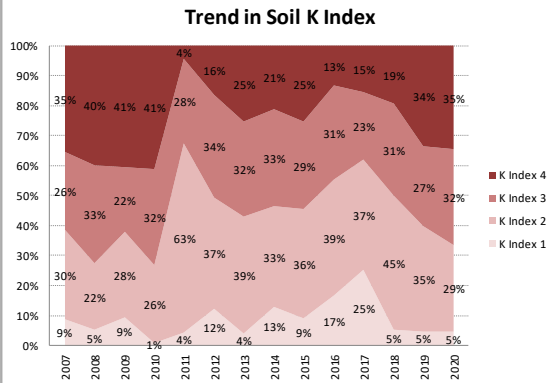

# Soil Analysis Status and Trends

County	Sligo
Year	2020
Enterprise	All Farms
Number of Samples	357

# Soil Analysis Status and Trends

County	Sligo
Year	2020
Enterprise	Drystock
Number of Samples	180