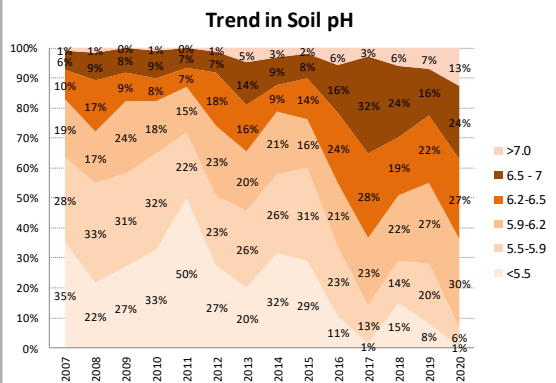

# Soil Analysis Status and Trends

County	Sligo
Year	2020
Enterprise	All Farms
Number of Samples	357

# Soil Analysis Status and Trends

County	Sligo
Year	2020
Enterprise	Drystock
Number of Samples	180