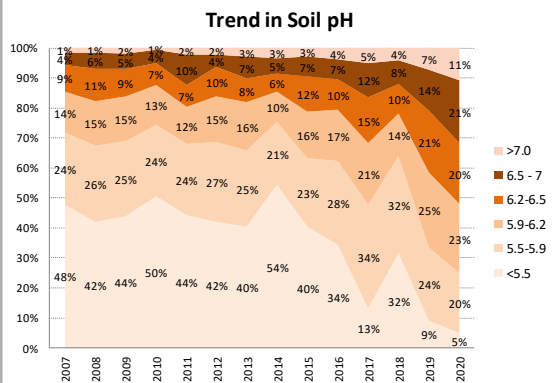

# Soil Analysis Status and Trends

County	Sligo
Year	2020
Enterprise	All Farms
Number of Samples	357

# Soil Analysis Status and Trends

County	Sligo
Year	2020
Enterprise	Drystock
Number of Samples	180