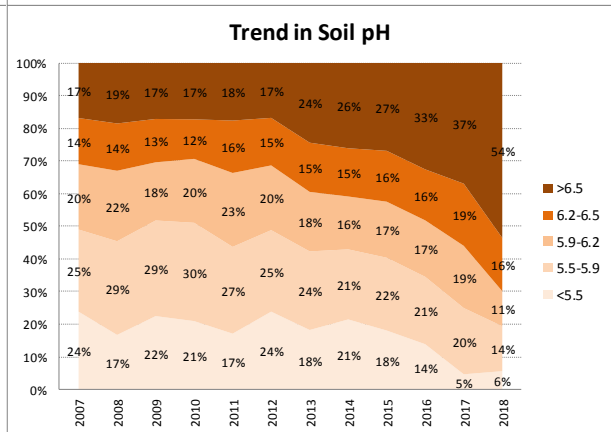

Soil Analysis Status and Trends

County	Westmeath
Year	2018
Enterprise	All Farms
Number of Samples	392

Soil Analysis Status and Trends

County	Westmeath
Year	2018
Enterprise	Dairy
Number of Samples	94

Caution - Graphics based on low sample number

Soil Analysis Status and Trends

County	Westmeath
Year	2018
Enterprise	Drystock
Number of Samples	286