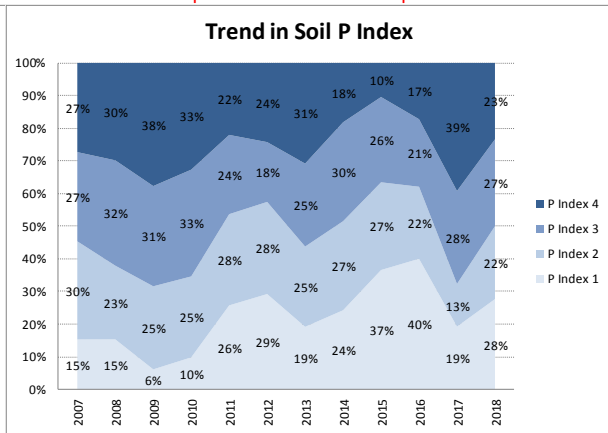

Soil Analysis Status and Trends

County	Westmeath
Year	2018
Enterprise	All Farms
Number of Samples	392

Soil Analysis Status and Trends

County	Westmeath
Year	2018
Enterprise	Dairy
Number of Samples	94

Caution - Graphics based on low sample number

Soil Analysis Status and Trends

County	Westmeath
Year	2018
Enterprise	Drystock
Number of Samples	286