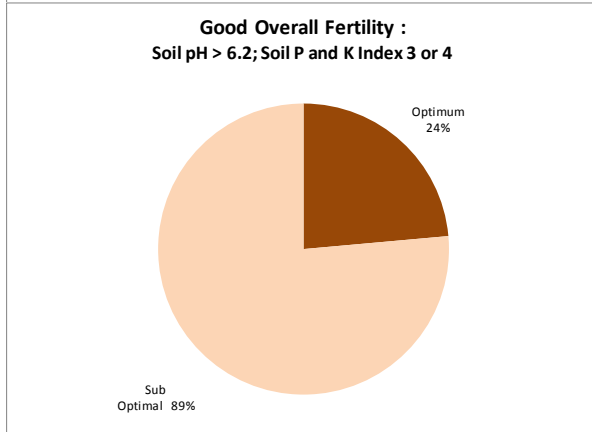

Soil Analysis Status and Trends

County	Westmeath
Year	2018
Enterprise	All Farms
Number of Samples	392

Soil Analysis Status and Trends

County	Westmeath
Year	2018
Enterprise	Dairy
Number of Samples	94

Caution - Graphics based on low sample number

Soil Analysis Status and Trends

County	Westmeath
Year	2018
Enterprise	Drystock
Number of Samples	286