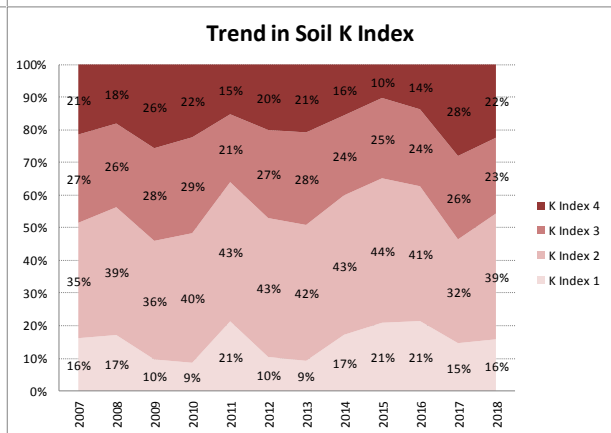

Soil Analysis Status and Trends

County	Westmeath
Year	2018
Enterprise	All Farms
Number of Samples	392

Soil Analysis Status and Trends

County	Westmeath
Year	2018
Enterprise	Dairy
Number of Samples	94

Caution - Graphics based on low sample number

Soil Analysis Status and Trends

County	Westmeath
Year	2018
Enterprise	Drystock
Number of Samples	286