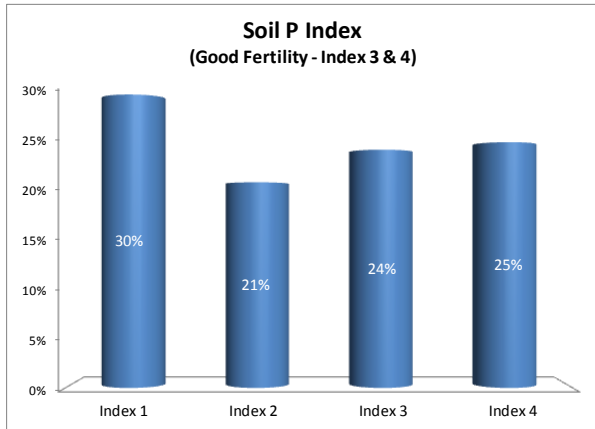

Soil Analysis Status and Trends

County	Westmeath
Year	2018
Enterprise	All Farms
Number of Samples	392

Soil Analysis Status and Trends

County	Westmeath
Year	2018
Enterprise	Dairy
Number of Samples	94

Caution - Graphics based on low sample number

Soil Analysis Status and Trends

County	Westmeath
Year	2018
Enterprise	Drystock
Number of Samples	286