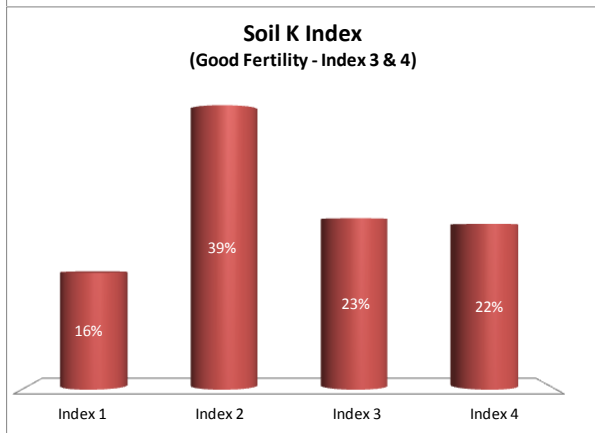

Soil Analysis Status and Trends

County	Westmeath
Year	2018
Enterprise	All Farms
Number of Samples	392

Soil Analysis Status and Trends

County	Westmeath
Year	2018
Enterprise	Dairy
Number of Samples	94

Caution - Graphics based on low sample number

Soil Analysis Status and Trends

County	Westmeath
Year	2018
Enterprise	Drystock
Number of Samples	286