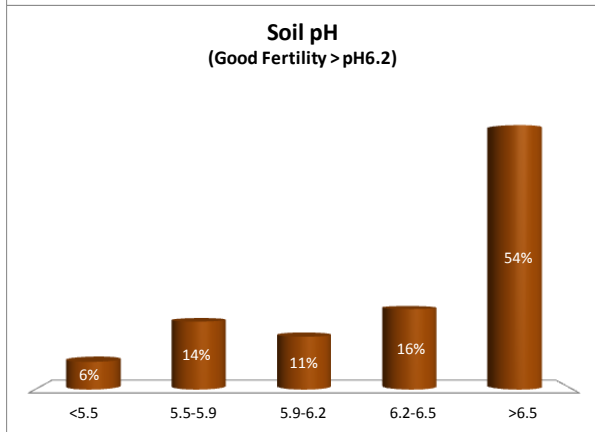

Soil Analysis Status and Trends

County	Westmeath
Year	2018
Enterprise	All Farms
Number of Samples	392

Soil Analysis Status and Trends

County	Westmeath
Year	2018
Enterprise	Dairy
Number of Samples	94

Caution - Graphics based on low sample number

Soil Analysis Status and Trends

County	Westmeath
Year	2018
Enterprise	Drystock
Number of Samples	286