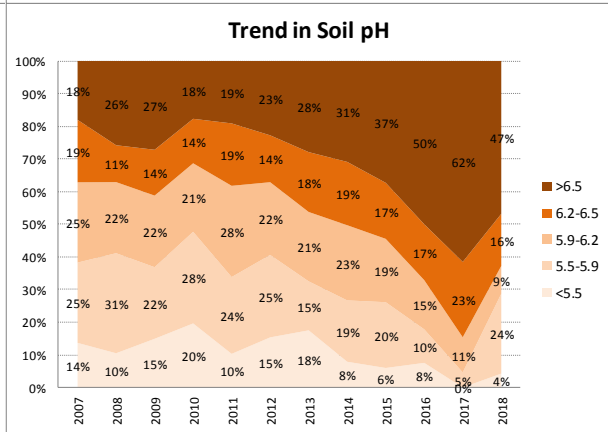

Soil Analysis Status and Trends

County	Westmeath
Year	2018
Enterprise	All Farms
Number of Samples	392

Soil Analysis Status and Trends

County	Westmeath
Year	2018
Enterprise	Dairy
Number of Samples	94

Caution - Graphics based on low sample number

Soil Analysis Status and Trends

County	Westmeath
Year	2018
Enterprise	Drystock
Number of Samples	286