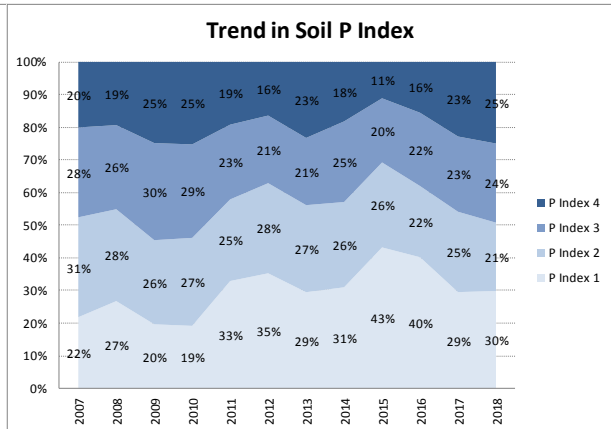

Soil Analysis Status and Trends

County	Westmeath
Year	2018
Enterprise	All Farms
Number of Samples	392

Soil Analysis Status and Trends

County	Westmeath
Year	2018
Enterprise	Dairy
Number of Samples	94

Caution - Graphics based on low sample number

Soil Analysis Status and Trends

County	Westmeath
Year	2018
Enterprise	Drystock
Number of Samples	286