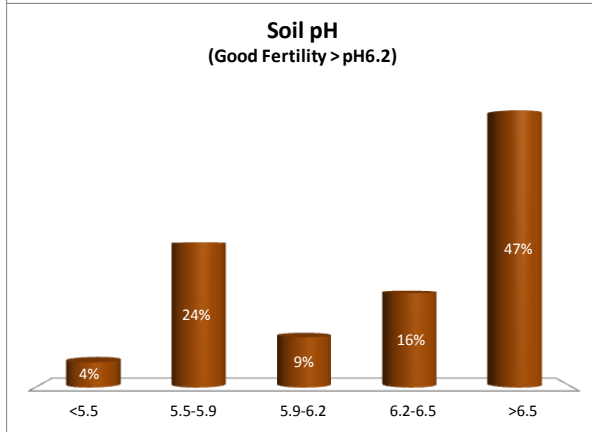

Soil Analysis Status and Trends

County	Westmeath
Year	2018
Enterprise	All Farms
Number of Samples	392

Soil Analysis Status and Trends

County	Westmeath
Year	2018
Enterprise	Dairy
Number of Samples	94

Caution - Graphics based on low sample number

Soil Analysis Status and Trends

County	Westmeath
Year	2018
Enterprise	Drystock
Number of Samples	286