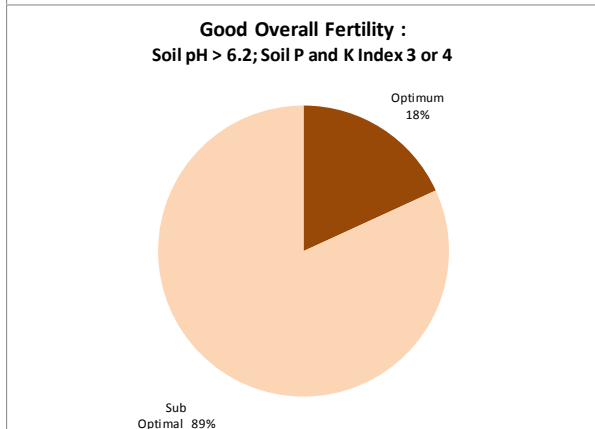

Soil Analysis Status and Trends

County	Westmeath
Year	2018
Enterprise	All Farms
Number of Samples	392

Soil Analysis Status and Trends

County	Westmeath
Year	2018
Enterprise	Dairy
Number of Samples	94

Caution - Graphics based on low sample number

Soil Analysis Status and Trends

County	Westmeath
Year	2018
Enterprise	Drystock
Number of Samples	286