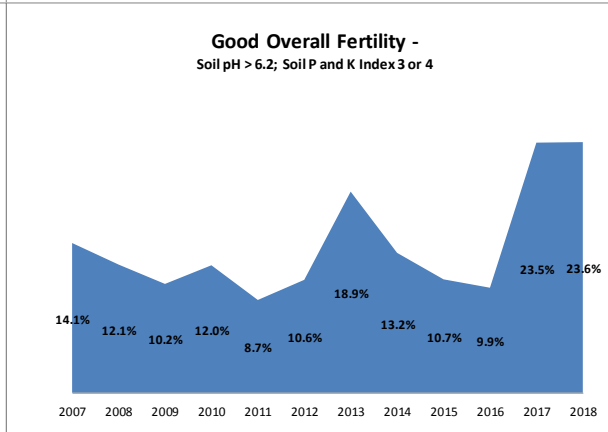

Soil Analysis Status and Trends

County	Westmeath
Year	2018
Enterprise	All Farms
Number of Samples	392

Soil Analysis Status and Trends

County	Westmeath
Year	2018
Enterprise	Dairy
Number of Samples	94

Caution - Graphics based on low sample number

Soil Analysis Status and Trends

County	Westmeath
Year	2018
Enterprise	Drystock
Number of Samples	286