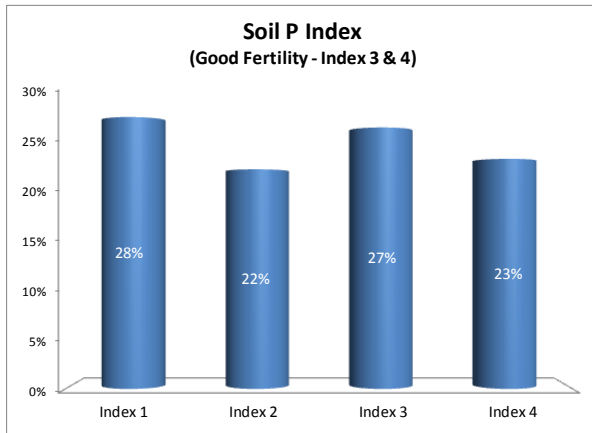

Soil Analysis Status and Trends

County	Westmeath
Year	2018
Enterprise	All Farms
Number of Samples	392

Soil Analysis Status and Trends

County	Westmeath
Year	2018
Enterprise	Dairy
Number of Samples	94

Caution - Graphics based on low sample number

Soil Analysis Status and Trends

County	Westmeath
Year	2018
Enterprise	Drystock
Number of Samples	286