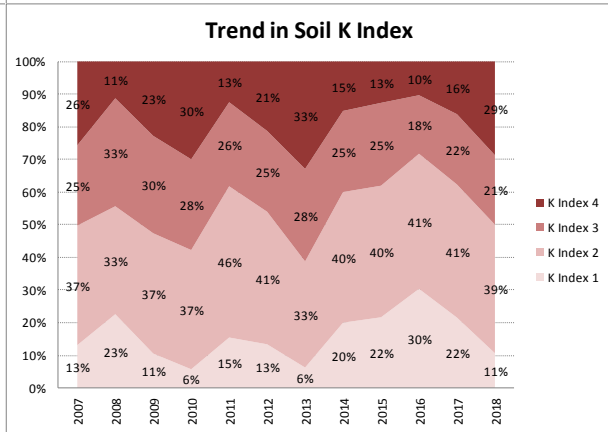

Soil Analysis Status and Trends

County	Westmeath
Year	2018
Enterprise	All Farms
Number of Samples	392

Soil Analysis Status and Trends

County	Westmeath
Year	2018
Enterprise	Dairy
Number of Samples	94

Caution - Graphics based on low sample number

Soil Analysis Status and Trends

County	Westmeath
Year	2018
Enterprise	Drystock
Number of Samples	286