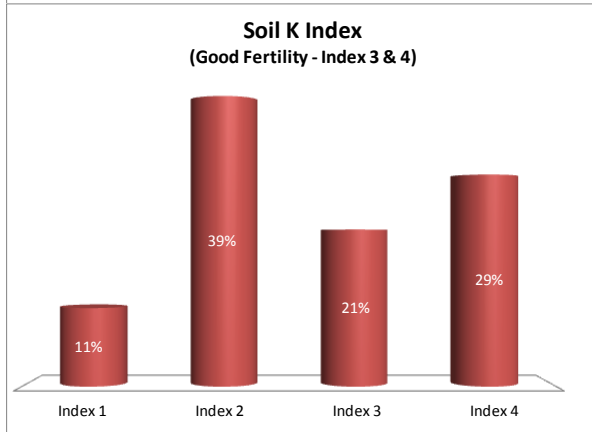

Soil Analysis Status and Trends

County	Westmeath
Year	2018
Enterprise	All Farms
Number of Samples	392

Soil Analysis Status and Trends

County	Westmeath
Year	2018
Enterprise	Dairy
Number of Samples	94

Caution - Graphics based on low sample number

Soil Analysis Status and Trends

County	Westmeath
Year	2018
Enterprise	Drystock
Number of Samples	286