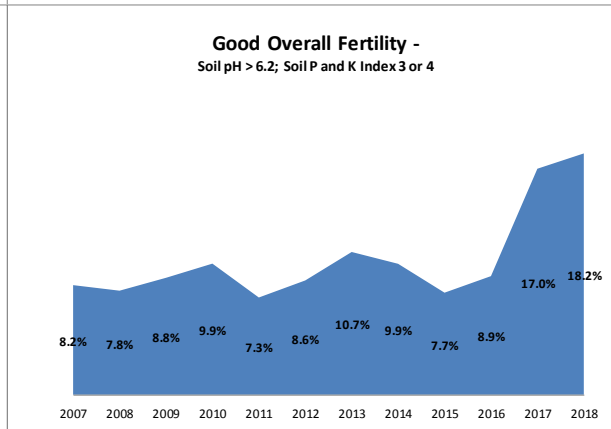

Soil Analysis Status and Trends

County	Westmeath
Year	2018
Enterprise	All Farms
Number of Samples	392

Soil Analysis Status and Trends

County	Westmeath
Year	2018
Enterprise	Dairy
Number of Samples	94

Caution - Graphics based on low sample number