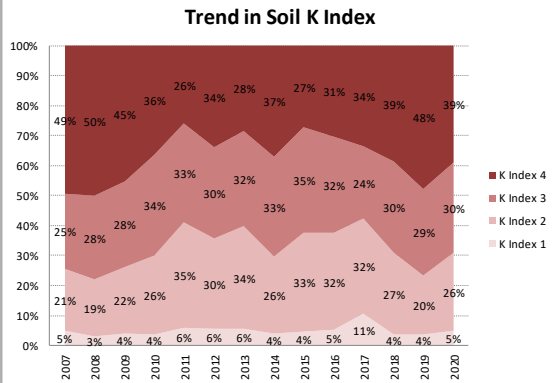

Soil Analysis Status and Trends

County	Wicklow
Year	2020
Enterprise	All Farms
Number of Samples	880

Soil Analysis Status and Trends

County	Wicklow
Year	2020
Enterprise	Dairy
Number of Samples	508

Soil Analysis Status and Trends

County	Wicklow
Year	2020
Enterprise	Drystock
Number of Samples	200

Soil Analysis Status and Trends

County	Wicklow
Year	2020
Enterprise	Tillage
Number of Samples	165