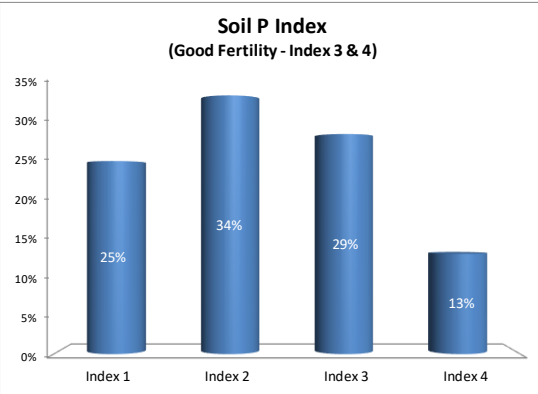

Soil Analysis Status and Trends

County	Wicklow
Year	2020
Enterprise	All Farms
Number of Samples	880

Soil Analysis Status and Trends

County	Wicklow
Year	2020
Enterprise	Dairy
Number of Samples	508

Soil Analysis Status and Trends

County	Wicklow
Year	2020
Enterprise	Drystock
Number of Samples	200

Soil Analysis Status and Trends

County	Wicklow
Year	2020
Enterprise	Tillage
Number of Samples	165