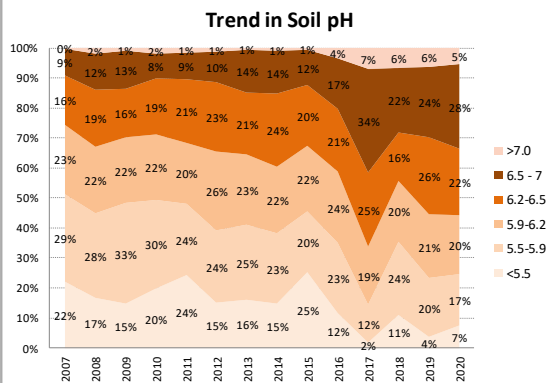

Soil Analysis Status and Trends

County	Wicklow
Year	2020
Enterprise	All Farms
Number of Samples	880

Soil Analysis Status and Trends

County	Wicklow
Year	2020
Enterprise	Dairy
Number of Samples	508

Soil Analysis Status and Trends

County	Wicklow
Year	2020
Enterprise	Drystock
Number of Samples	200

Soil Analysis Status and Trends

County	Wicklow
Year	2020
Enterprise	Tillage
Number of Samples	165