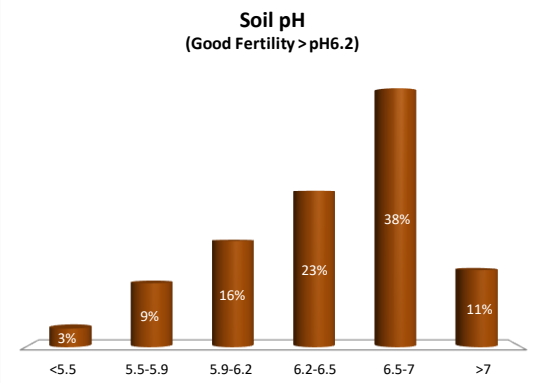

Soil Analysis Status and Trends

County	Wicklow
Year	2020
Enterprise	All Farms
Number of Samples	880

Soil Analysis Status and Trends

County	Wicklow
Year	2020
Enterprise	Dairy
Number of Samples	508

Soil Analysis Status and Trends

County	Wicklow
Year	2020
Enterprise	Drystock
Number of Samples	200

Soil Analysis Status and Trends

County	Wicklow
Year	2020
Enterprise	Tillage
Number of Samples	165