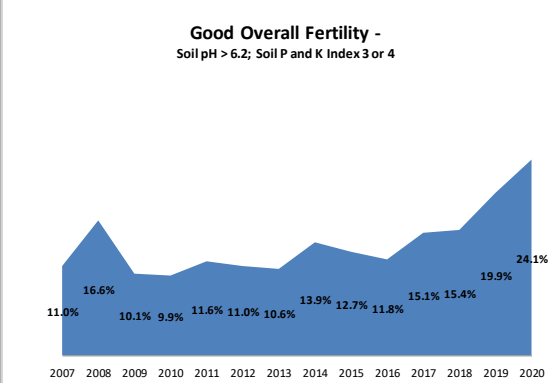

Soil Analysis Status and Trends

County	Wicklow
Year	2020
Enterprise	All Farms
Number of Samples	880

Soil Analysis Status and Trends

County	Wicklow
Year	2020
Enterprise	Dairy
Number of Samples	508

Soil Analysis Status and Trends

County	Wicklow
Year	2020
Enterprise	Drystock
Number of Samples	200

Soil Analysis Status and Trends

County	Wicklow
Year	2020
Enterprise	Tillage
Number of Samples	165