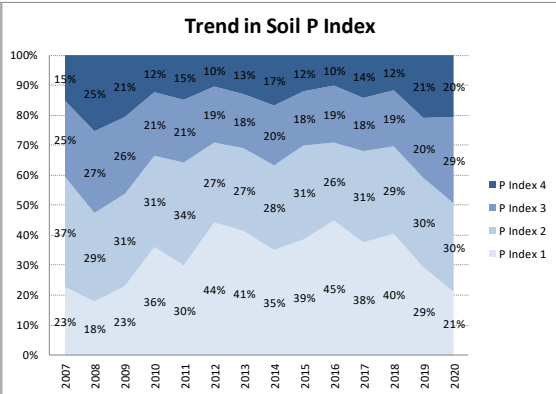

Soil Analysis Status and Trends

County	Wicklow
Year	2020
Enterprise	All Farms
Number of Samples	880

Soil Analysis Status and Trends

County	Wicklow
Year	2020
Enterprise	Dairy
Number of Samples	508

Soil Analysis Status and Trends

County	Wicklow
Year	2020
Enterprise	Drystock
Number of Samples	200

Soil Analysis Status and Trends

County	Wicklow
Year	2020
Enterprise	Tillage
Number of Samples	165