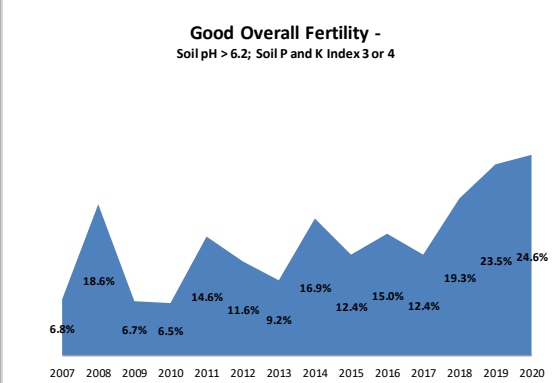

Soil Analysis Status and Trends

County	Wicklow
Year	2020
Enterprise	All Farms
Number of Samples	880

Soil Analysis Status and Trends

County	Wicklow
Year	2020
Enterprise	Dairy
Number of Samples	508

Soil Analysis Status and Trends

County	Wicklow
Year	2020
Enterprise	Drystock
Number of Samples	200

Soil Analysis Status and Trends

County	Wicklow
Year	2020
Enterprise	Tillage
Number of Samples	165