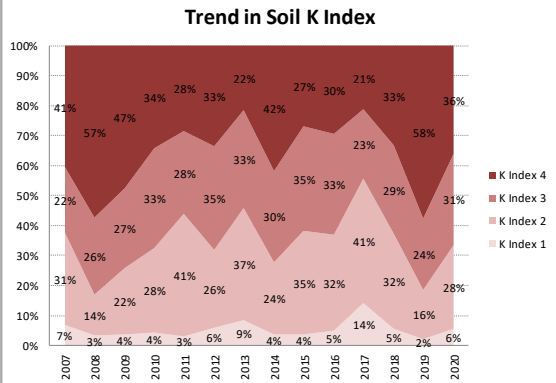

Soil Analysis Status and Trends

County	Wicklow
Year	2020
Enterprise	All Farms
Number of Samples	880

Soil Analysis Status and Trends

County	Wicklow
Year	2020
Enterprise	Dairy
Number of Samples	508

Soil Analysis Status and Trends

County	Wicklow
Year	2020
Enterprise	Drystock
Number of Samples	200

Soil Analysis Status and Trends

County	Wicklow
Year	2020
Enterprise	Tillage
Number of Samples	165