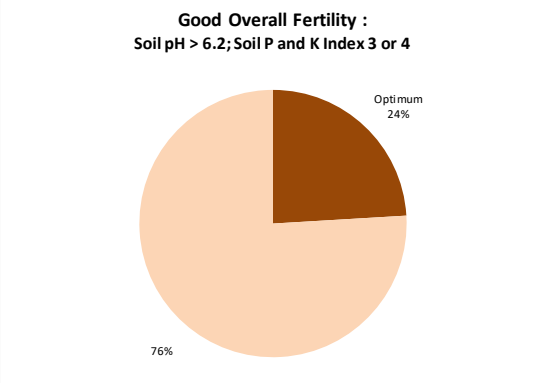

Soil Analysis Status and Trends

County	Wicklow
Year	2020
Enterprise	All Farms
Number of Samples	880

Soil Analysis Status and Trends

County	Wicklow
Year	2020
Enterprise	Dairy
Number of Samples	508

Soil Analysis Status and Trends

County	Wicklow
Year	2020
Enterprise	Drystock
Number of Samples	200

Soil Analysis Status and Trends

County	Wicklow
Year	2020
Enterprise	Tillage
Number of Samples	165