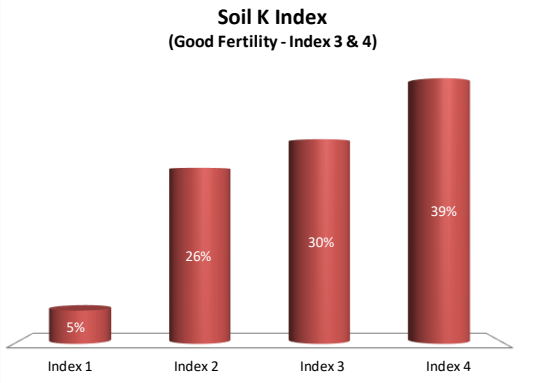

Soil Analysis Status and Trends

County	Wicklow
Year	2020
Enterprise	All Farms
Number of Samples	880

Soil Analysis Status and Trends

County	Wicklow
Year	2020
Enterprise	Dairy
Number of Samples	508

Soil Analysis Status and Trends

County	Wicklow
Year	2020
Enterprise	Drystock
Number of Samples	200

Soil Analysis Status and Trends

County	Wicklow
Year	2020
Enterprise	Tillage
Number of Samples	165