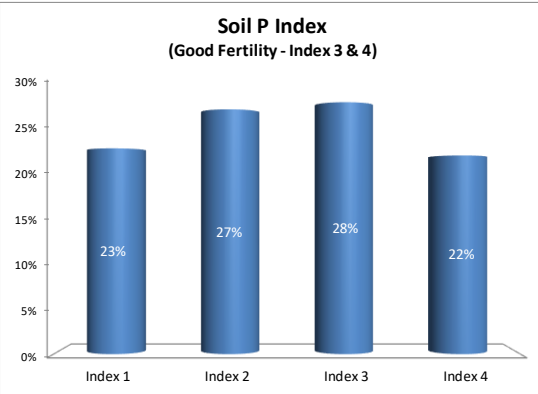

Soil Analysis Status and Trends

County	Wicklow
Year	2020
Enterprise	All Farms
Number of Samples	880

Soil Analysis Status and Trends

County	Wicklow
Year	2020
Enterprise	Dairy
Number of Samples	508

Soil Analysis Status and Trends

County	Wicklow
Year	2020
Enterprise	Drystock
Number of Samples	200

Soil Analysis Status and Trends

County	Wicklow
Year	2020
Enterprise	Tillage
Number of Samples	165