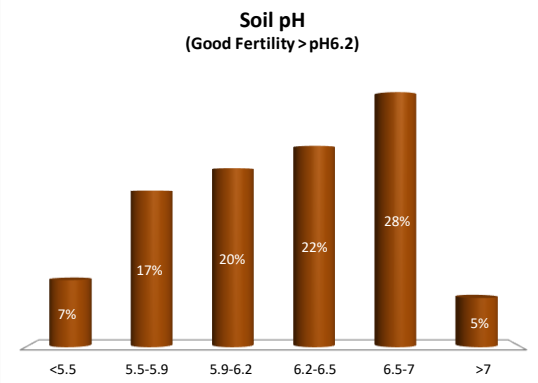

Soil Analysis Status and Trends

County	Wicklow
Year	2020
Enterprise	All Farms
Number of Samples	880

Soil Analysis Status and Trends

County	Wicklow
Year	2020
Enterprise	Dairy
Number of Samples	508

Soil Analysis Status and Trends

County	Wicklow
Year	2020
Enterprise	Drystock
Number of Samples	200

Soil Analysis Status and Trends

County	Wicklow
Year	2020
Enterprise	Tillage
Number of Samples	165