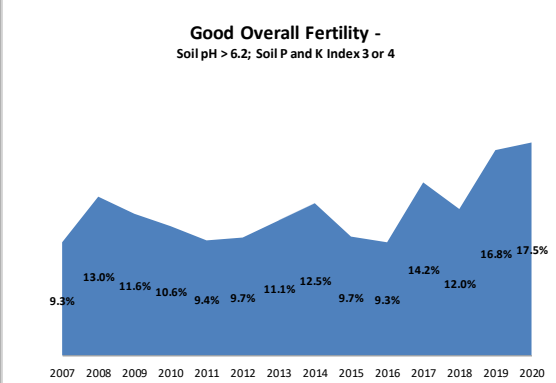

Soil Analysis Status and Trends

County	Wicklow
Year	2020
Enterprise	All Farms
Number of Samples	880

Soil Analysis Status and Trends

County	Wicklow
Year	2020
Enterprise	Dairy
Number of Samples	508

Soil Analysis Status and Trends

County	Wicklow
Year	2020
Enterprise	Drystock
Number of Samples	200

Soil Analysis Status and Trends

County	Wicklow
Year	2020
Enterprise	Tillage
Number of Samples	165