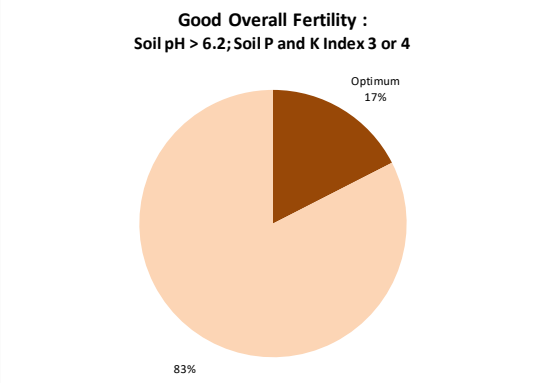

Soil Analysis Status and Trends

County	Wicklow
Year	2020
Enterprise	All Farms
Number of Samples	880

Soil Analysis Status and Trends

County	Wicklow
Year	2020
Enterprise	Dairy
Number of Samples	508

Soil Analysis Status and Trends

County	Wicklow
Year	2020
Enterprise	Drystock
Number of Samples	200

Soil Analysis Status and Trends

County	Wicklow
Year	2020
Enterprise	Tillage
Number of Samples	165