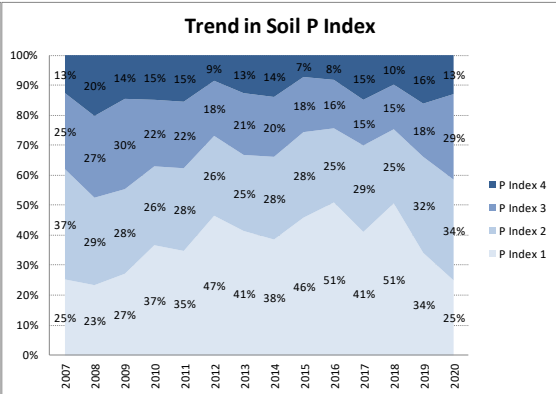

Soil Analysis Status and Trends

County	Wicklow
Year	2020
Enterprise	All Farms
Number of Samples	880

Soil Analysis Status and Trends

County	Wicklow
Year	2020
Enterprise	Dairy
Number of Samples	508

Soil Analysis Status and Trends

County	Wicklow
Year	2020
Enterprise	Drystock
Number of Samples	200

Soil Analysis Status and Trends

County	Wicklow
Year	2020
Enterprise	Tillage
Number of Samples	165