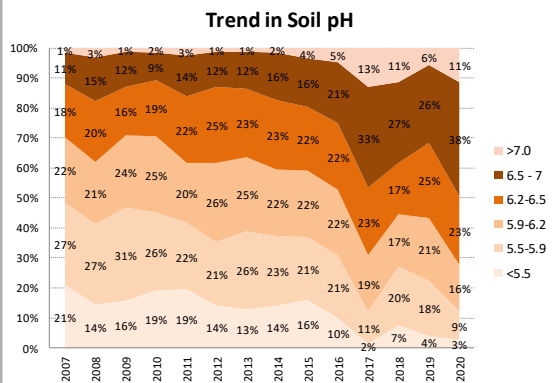

Soil Analysis Status and Trends

County	Wicklow
Year	2020
Enterprise	All Farms
Number of Samples	880

Soil Analysis Status and Trends

County	Wicklow
Year	2020
Enterprise	Dairy
Number of Samples	508

Soil Analysis Status and Trends

County	Wicklow
Year	2020
Enterprise	Drystock
Number of Samples	200

Soil Analysis Status and Trends

County	Wicklow
Year	2020
Enterprise	Tillage
Number of Samples	165