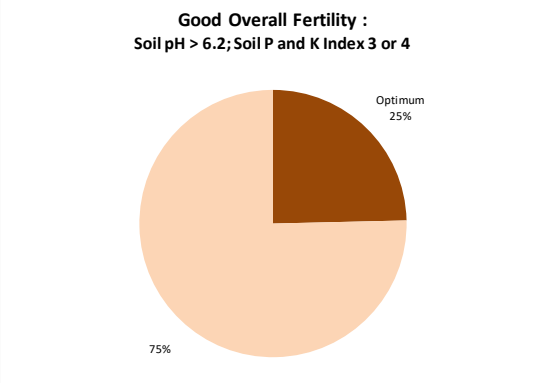

Soil Analysis Status and Trends

County	Wicklow
Year	2020
Enterprise	All Farms
Number of Samples	880

Soil Analysis Status and Trends

County	Wicklow
Year	2020
Enterprise	Dairy
Number of Samples	508

Soil Analysis Status and Trends

County	Wicklow
Year	2020
Enterprise	Drystock
Number of Samples	200

Soil Analysis Status and Trends

County	Wicklow
Year	2020
Enterprise	Tillage
Number of Samples	165