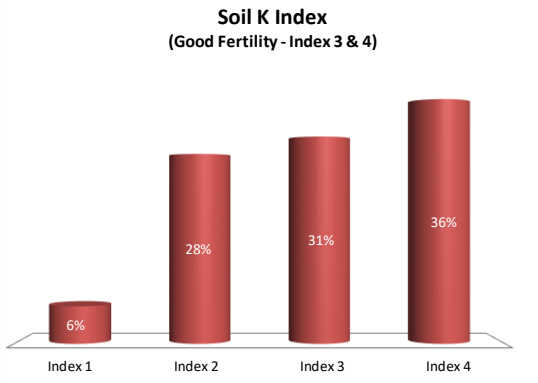

Soil Analysis Status and Trends

County	Wicklow
Year	2020
Enterprise	All Farms
Number of Samples	880

Soil Analysis Status and Trends

County	Wicklow
Year	2020
Enterprise	Dairy
Number of Samples	508

Soil Analysis Status and Trends

County	Wicklow
Year	2020
Enterprise	Drystock
Number of Samples	200

Soil Analysis Status and Trends

County	Wicklow
Year	2020
Enterprise	Tillage
Number of Samples	165