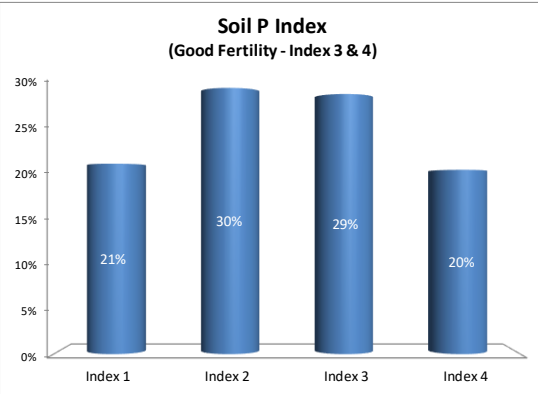

Soil Analysis Status and Trends

County	Wicklow
Year	2020
Enterprise	All Farms
Number of Samples	880

Soil Analysis Status and Trends

County	Wicklow
Year	2020
Enterprise	Dairy
Number of Samples	508

Soil Analysis Status and Trends

County	Wicklow
Year	2020
Enterprise	Drystock
Number of Samples	200

Soil Analysis Status and Trends

County	Wicklow
Year	2020
Enterprise	Tillage
Number of Samples	165