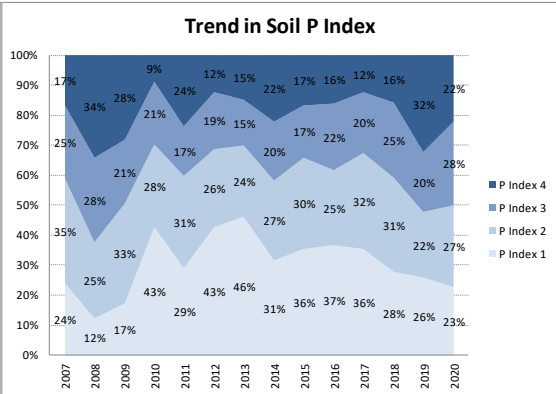

Soil Analysis Status and Trends

County	Wicklow
Year	2020
Enterprise	All Farms
Number of Samples	880

Soil Analysis Status and Trends

County	Wicklow
Year	2020
Enterprise	Dairy
Number of Samples	508

Soil Analysis Status and Trends

County	Wicklow
Year	2020
Enterprise	Drystock
Number of Samples	200

Soil Analysis Status and Trends

County	Wicklow
Year	2020
Enterprise	Tillage
Number of Samples	165