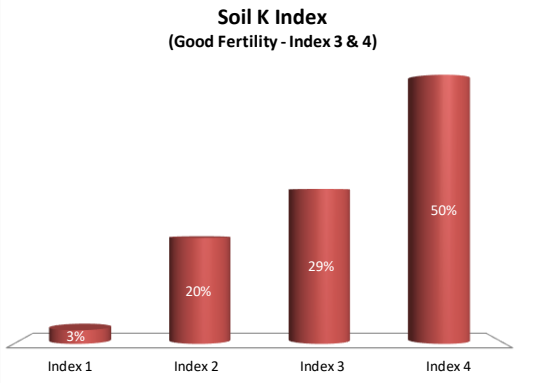

Soil Analysis Status and Trends

County	Wicklow
Year	2020
Enterprise	All Farms
Number of Samples	880

Soil Analysis Status and Trends

County	Wicklow
Year	2020
Enterprise	Dairy
Number of Samples	508

Soil Analysis Status and Trends

County	Wicklow
Year	2020
Enterprise	Drystock
Number of Samples	200

Soil Analysis Status and Trends

County	Wicklow
Year	2020
Enterprise	Tillage
Number of Samples	165