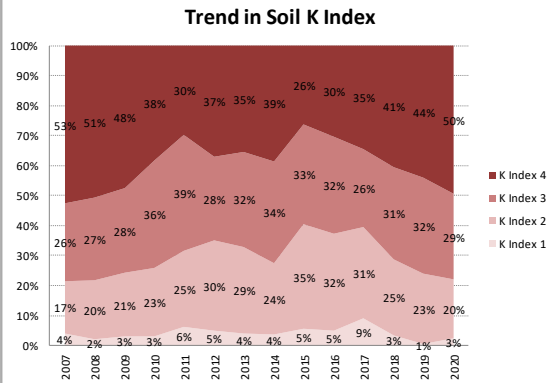

Soil Analysis Status and Trends

County	Wicklow
Year	2020
Enterprise	All Farms
Number of Samples	880

Soil Analysis Status and Trends

County	Wicklow
Year	2020
Enterprise	Dairy
Number of Samples	508

Soil Analysis Status and Trends

County	Wicklow
Year	2020
Enterprise	Drystock
Number of Samples	200

Soil Analysis Status and Trends

County	Wicklow
Year	2020
Enterprise	Tillage
Number of Samples	165