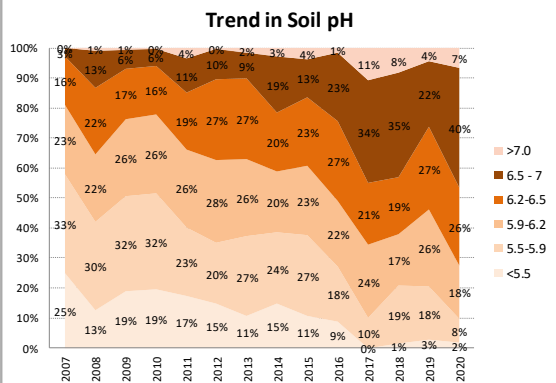

Soil Analysis Status and Trends

County	Wicklow
Year	2020
Enterprise	All Farms
Number of Samples	880

Soil Analysis Status and Trends

County	Wicklow
Year	2020
Enterprise	Dairy
Number of Samples	508

Soil Analysis Status and Trends

County	Wicklow
Year	2020
Enterprise	Drystock
Number of Samples	200

Soil Analysis Status and Trends

County	Wicklow
Year	2020
Enterprise	Tillage
Number of Samples	165