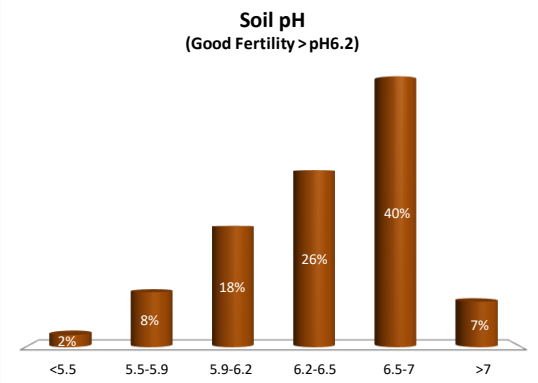

Soil Analysis Status and Trends

County	Wicklow
Year	2020
Enterprise	All Farms
Number of Samples	880

Soil Analysis Status and Trends

County	Wicklow
Year	2020
Enterprise	Dairy
Number of Samples	508

Soil Analysis Status and Trends

County	Wicklow
Year	2020
Enterprise	Drystock
Number of Samples	200

Soil Analysis Status and Trends

County	Wicklow
Year	2020
Enterprise	Tillage
Number of Samples	165